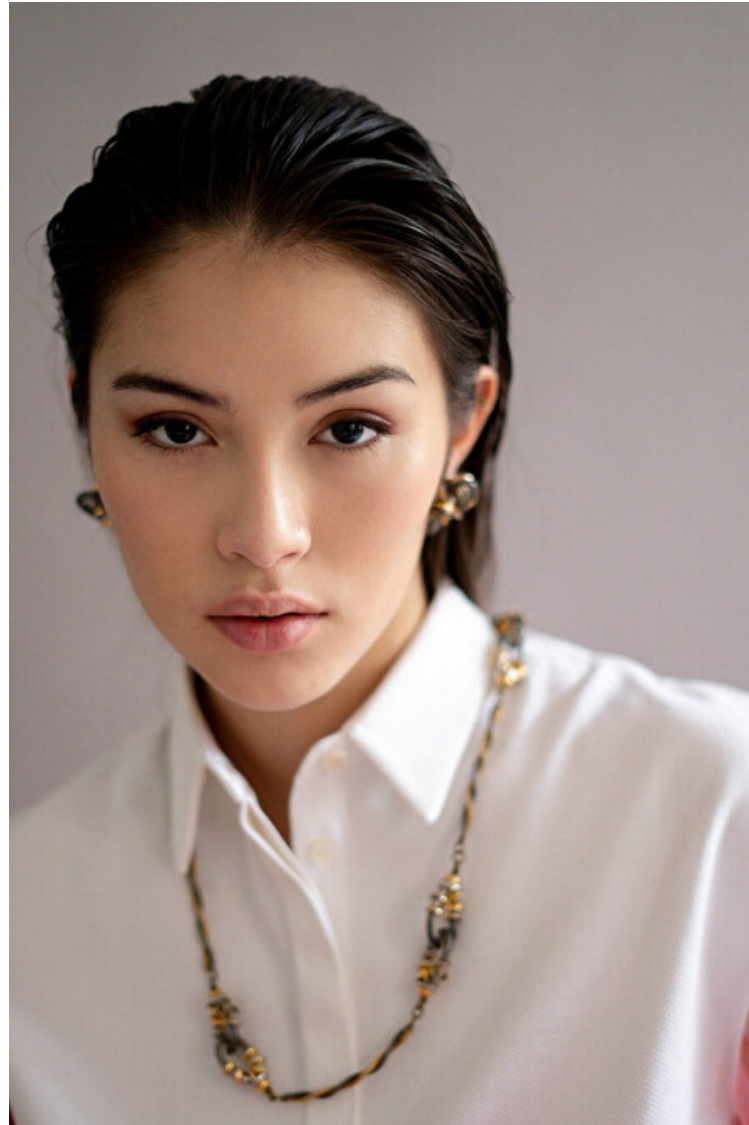

Modellink

Vasagatan 16, Goteborg, 41124, Goteborg, Sweden
Phone: 031-13 15 33 **Email:** info@modellink.se **Website:** http://modellink.se/

Ines Dominguez

Height 178cm / 5' 10.0"

Bust 88cm / 34.5"

Waist 72cm / 28.5"

Hips 103cm / 40.5"

Shoes EU/US/UK 39 / 8 / 6

Eyes Brown

Hair Brown

Cup C