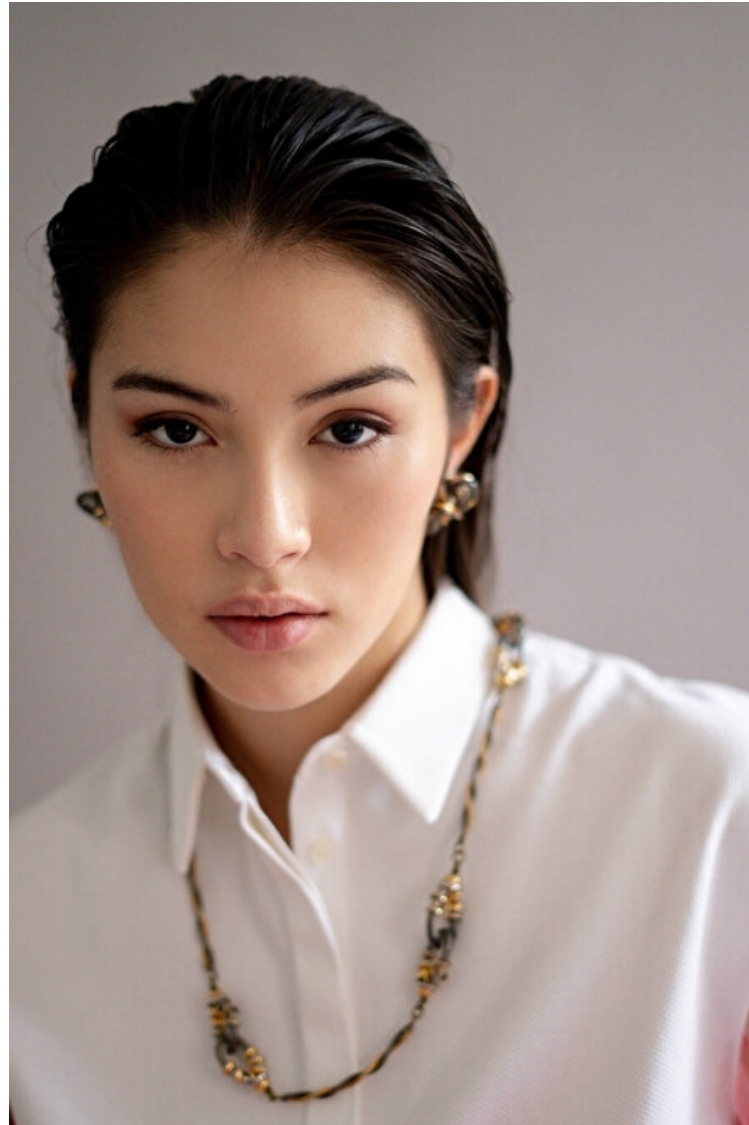

Ines Dominguez

Height 178cm / 5' 10.0"

Bust 88cm / 34.5"

Waist 72cm / 28.5"

Hips 103cm / 40.5"

Shoes EU/US/UK 39 / 8 / 6

Eyes Brown

Hair Brown

Cup C