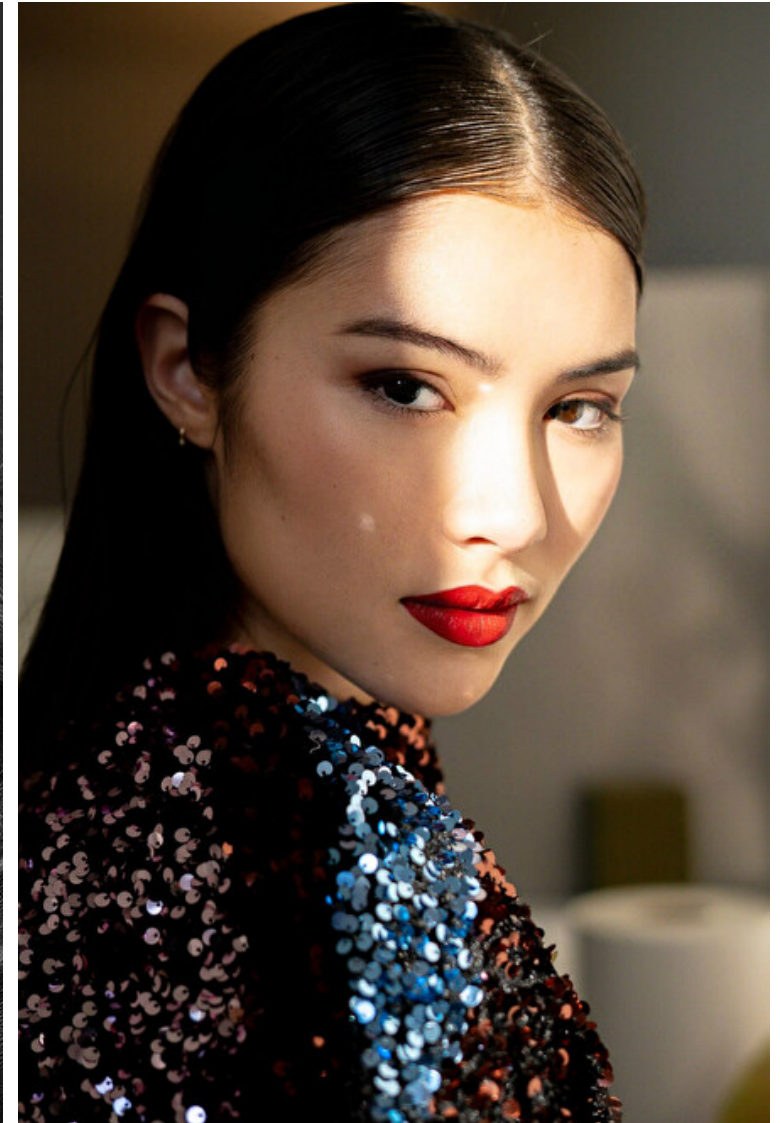

Modellink

Vasagatan 16, Goteborg, 41124, Goteborg, Sweden
Phone: 031-13 15 33 **Email:** info@modellink.se **Website:** http://modellink.se/

Ines Dominguez

Height 178cm / 5' 10.0"

Bust 88cm / 34.5"

Waist 72cm / 28.5"

Hips 103cm / 40.5"

Shoes EU/US/UK 39 / 8 / 6

Eyes Brown

Hair Brown

Cup C