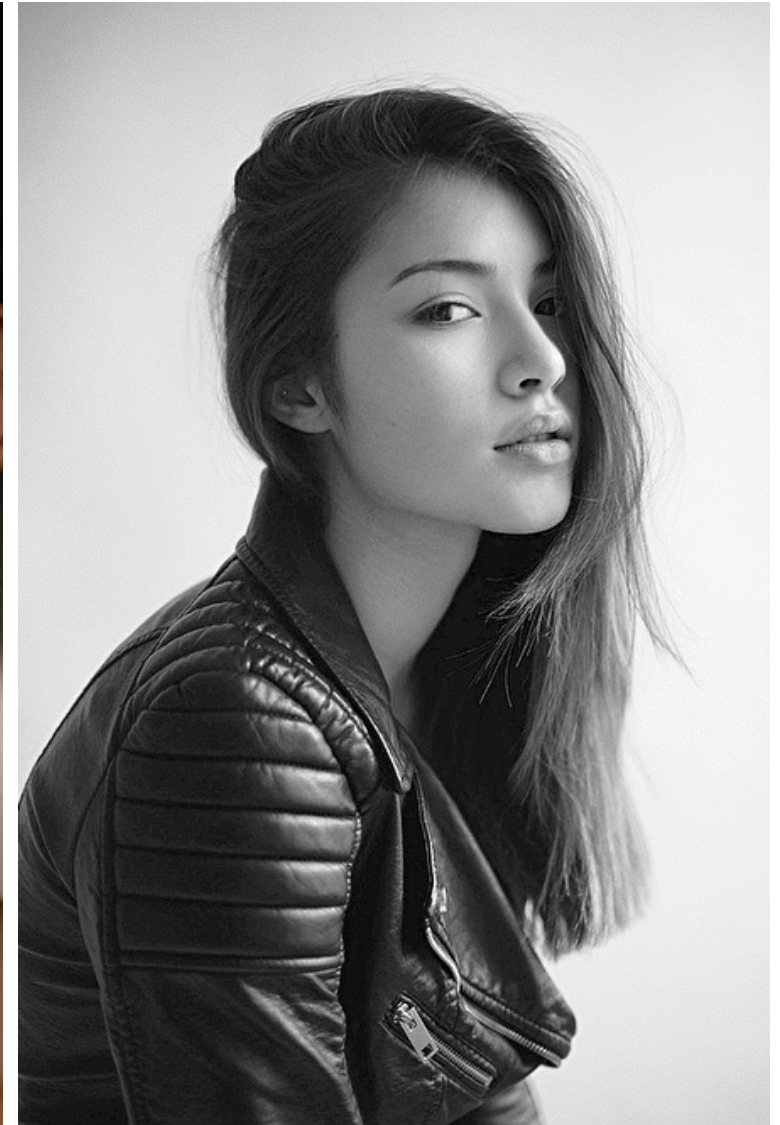

Ines Dominguez

Height 178cm / 5' 10.0"

Bust 88cm / 34.5"

Waist 72cm / 28.5"

Hips 103cm / 40.5"

Shoes EU/US/UK 39 / 8 / 6

Eyes Brown

Hair Brown

Cup C