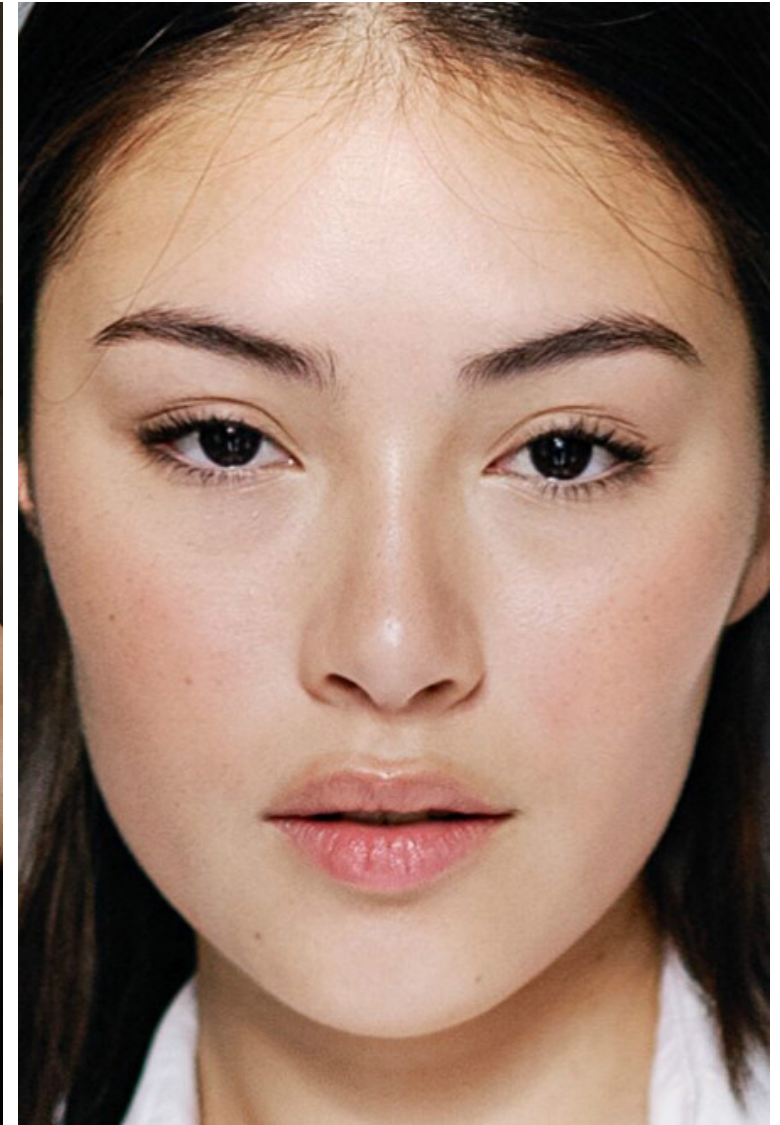

Modellink

Vasagatan 16, Goteborg, 41124, Goteborg, Sweden
Phone: 031-13 15 33 **Email:** info@modellink.se **Website:** <http://modellink.se/>

Ines Dominguez

Height 178cm / 5' 10.0"

Bust 88cm / 34.5"

Waist 72cm / 28.5"

Hips 103cm / 40.5"

Shoes EU/US/UK 39 / 8 / 6

Eyes Brown

Hair Brown

Cup C