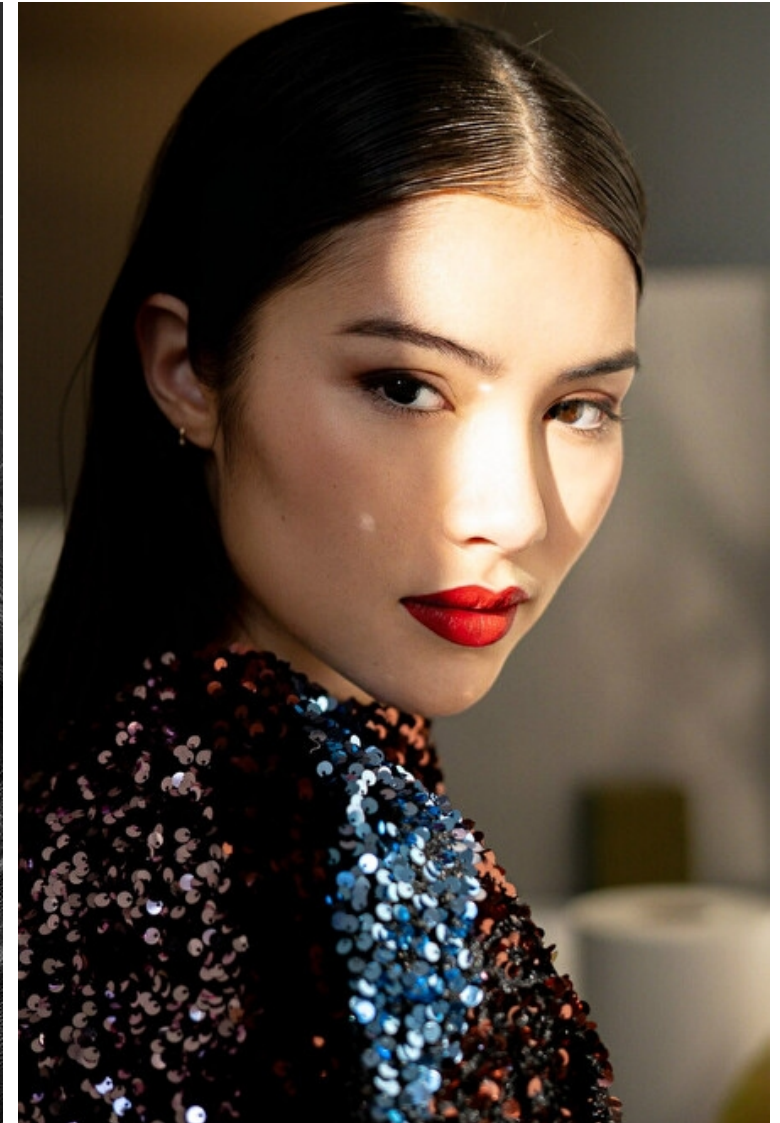

Ines Dominguez

Height 178cm / 5' 10.0"

Bust 88cm / 34.5"

Waist 72cm / 28.5"

Hips 103cm / 40.5"

Shoes EU/US/UK 39 / 8 / 6

Eyes Brown

Hair Brown

Cup C