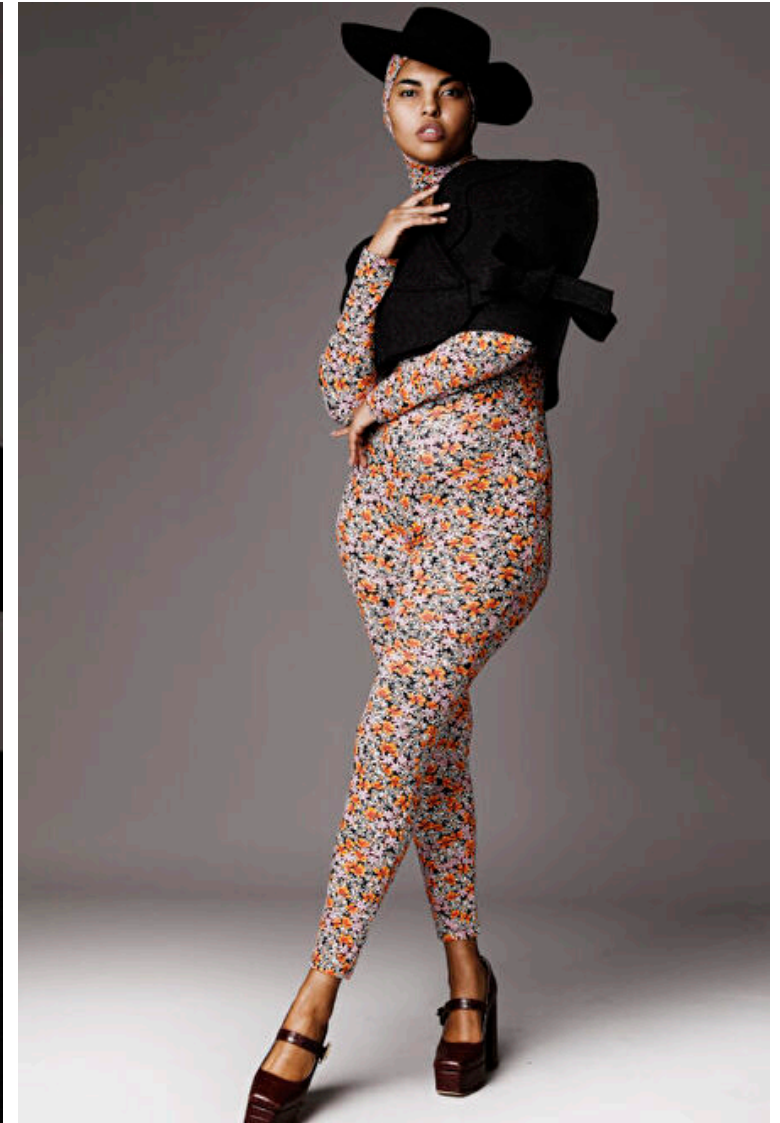

Modellink

Vasagatan 16, Goteborg, 41124, Goteborg, Sweden
Phone: 031-13 15 33 **Email:** info@modellink.se **Website:** http://modellink.se/

Ingrid MEDEIROS

Height 177cm / 5' 9.5"

Bust 107cm / 42"

Waist 86cm / 34"

Hips 120cm / 47"

Shoes EU/US/UK 39.5 / 8.5 / 6

Eyes Brown

Hair Black

Cup C