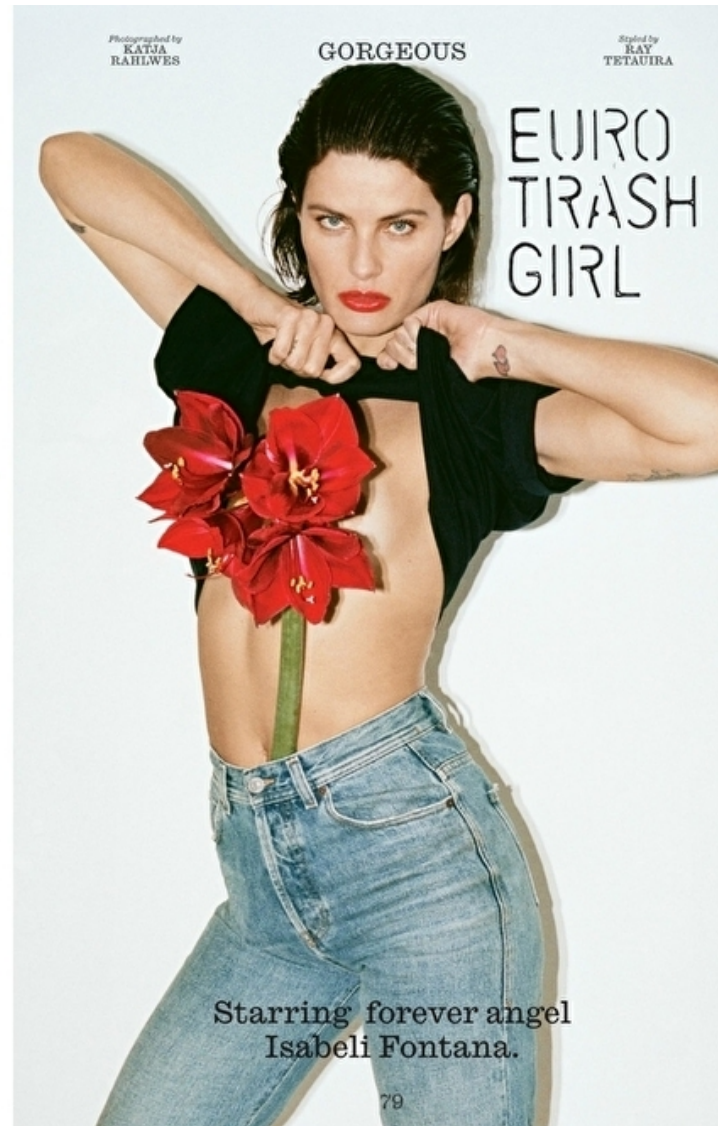

Modellink

Vasagatan 16, Goteborg, 41124, Goteborg, Sweden
Phone: 031-13 15 33 Email: info@modellink.se Website: <http://modellink.se/>

Isabeli Fontana

Height 176cm / 5' 9.5"

Size EU/US 34 / 4

Bust 86cm / 34"

Waist 60cm / 23.5"

Hips 89cm / 35"

Shoes EU/US/UK 37 / 6.5 / 4

Eyes Blue

Hair Dark brown

Cup B