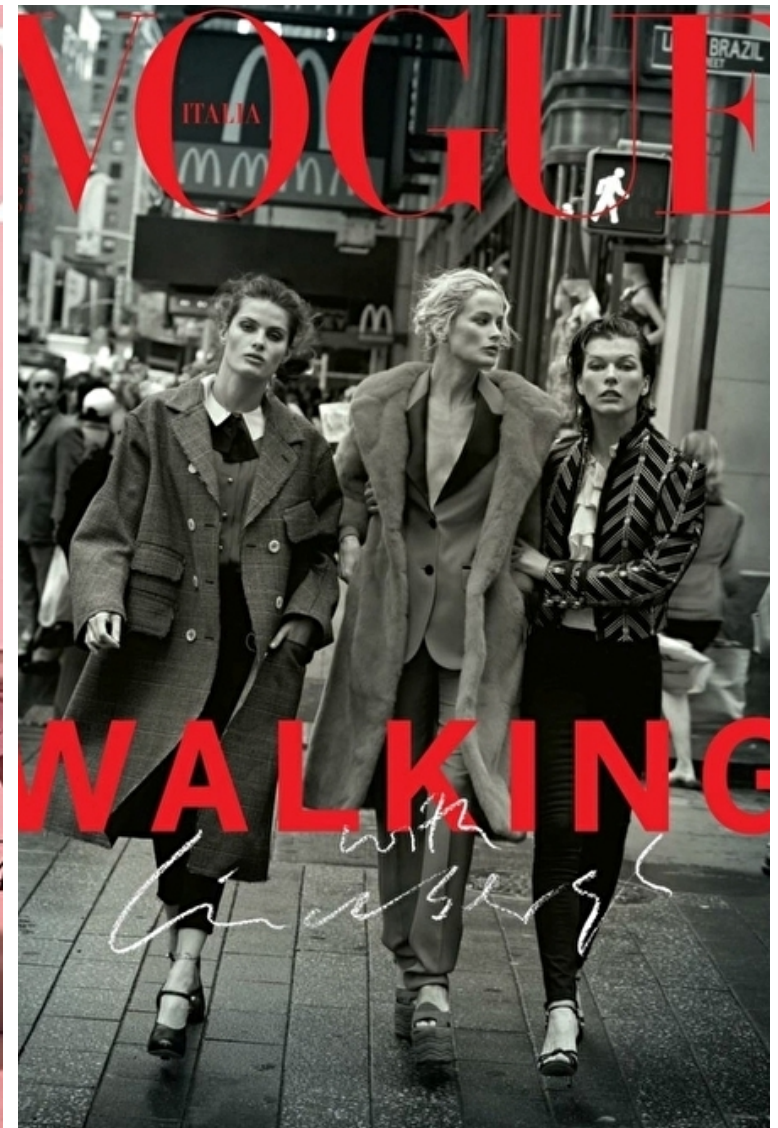

Modellink

Vasagatan 16, Goteborg, 41124, Goteborg, Sweden
Phone: 031-13 15 33 Email: info@modellink.se Website: http://modellink.se/

Isabeli Fontana

Height 176cm / 5' 9.5"

Size EU/US 34 / 4

Bust 86cm / 34"

Waist 60cm / 23.5"

Hips 89cm / 35"

Shoes EU/US/UK 37 / 6.5 / 4

Eyes Blue

Hair Dark brown

Cup B