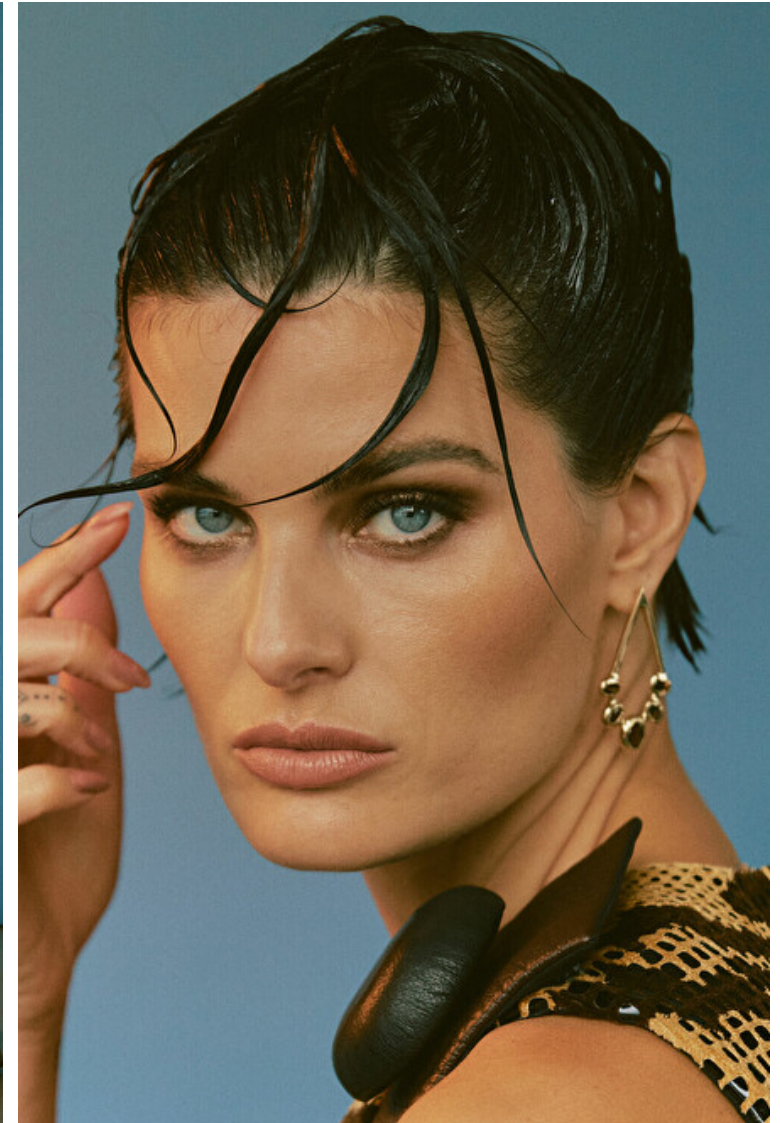

Waist 60cm / 23.5"

Hips 89cm / 35"

Shoes EU/US/UK 37 / 6.5 / 4

Eyes Blue

Hair Dark brown

Cup B

Modellink

Vasagatan 16, Goteborg, 41124, Goteborg, Sweden
Phone: 031-13 15 33 Email: info@modellink.se Website: <http://modellink.se/>