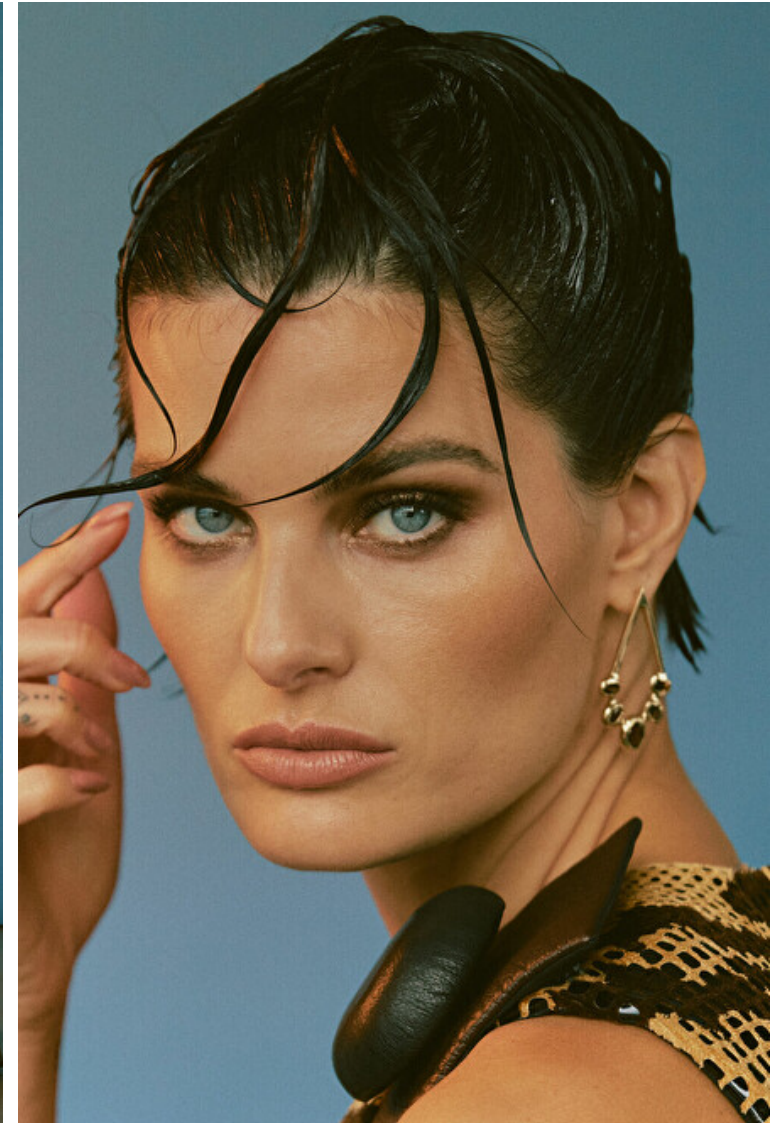

Modellink

Vasagatan 16, Goteborg, 41124, Goteborg, Sweden
Phone: 031-13 15 33 **Email:** info@modellink.se **Website:** http://modellink.se/

Isabeli Fontana

Height 176cm / 5' 9.5"

Size EU/US 34 / 4

Bust 86cm / 34"

Waist 60cm / 23.5"

Hips 89cm / 35"

Shoes EU/US/UK 37 / 6.5 / 4

Eyes Blue

Hair Dark brown

Cup B