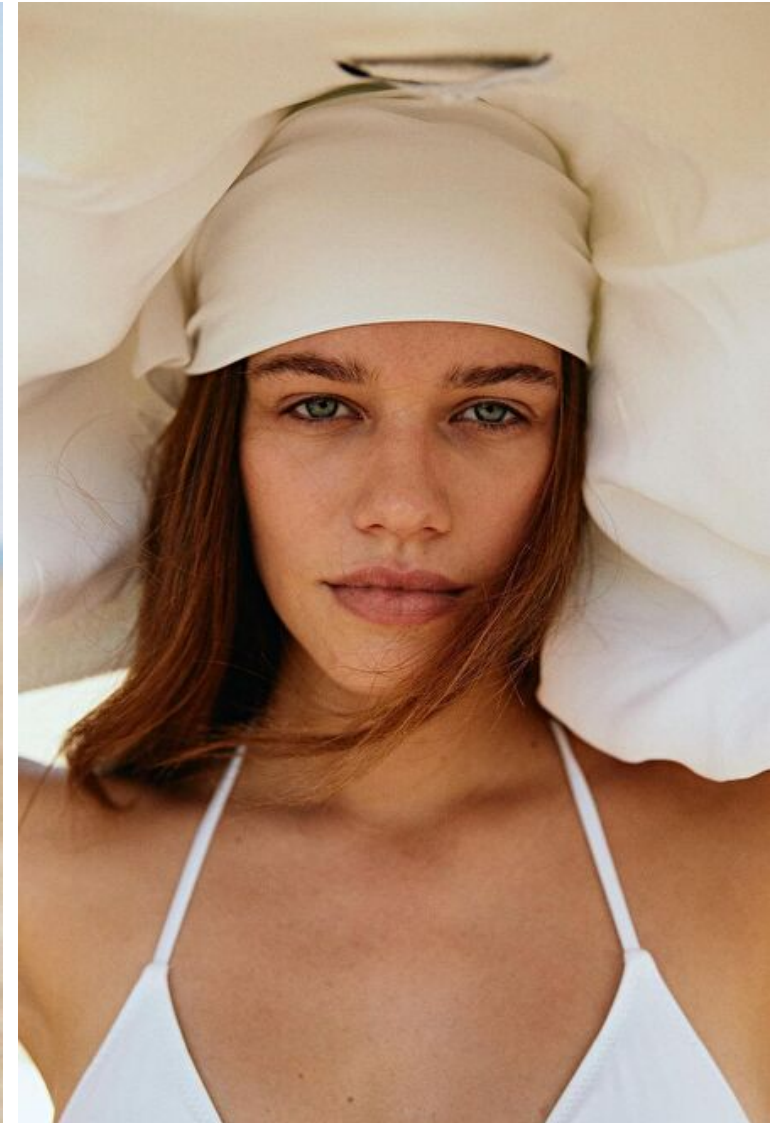

Modellink

Vasagatan 16, Goteborg, 41124, Goteborg, Sweden
Phone: 031-13 15 33 **Email:** info@modellink.se **Website:** <http://modellink.se/>

Isabell Andreeva

Height 177cm / 5' 9.5"

Bust 92cm / 36"

Waist 68cm / 27"

Hips 89cm / 35"

Shoes EU/US/UK 41 / 9.5 / 8

Eyes Blue green

Hair Brown

Cup A