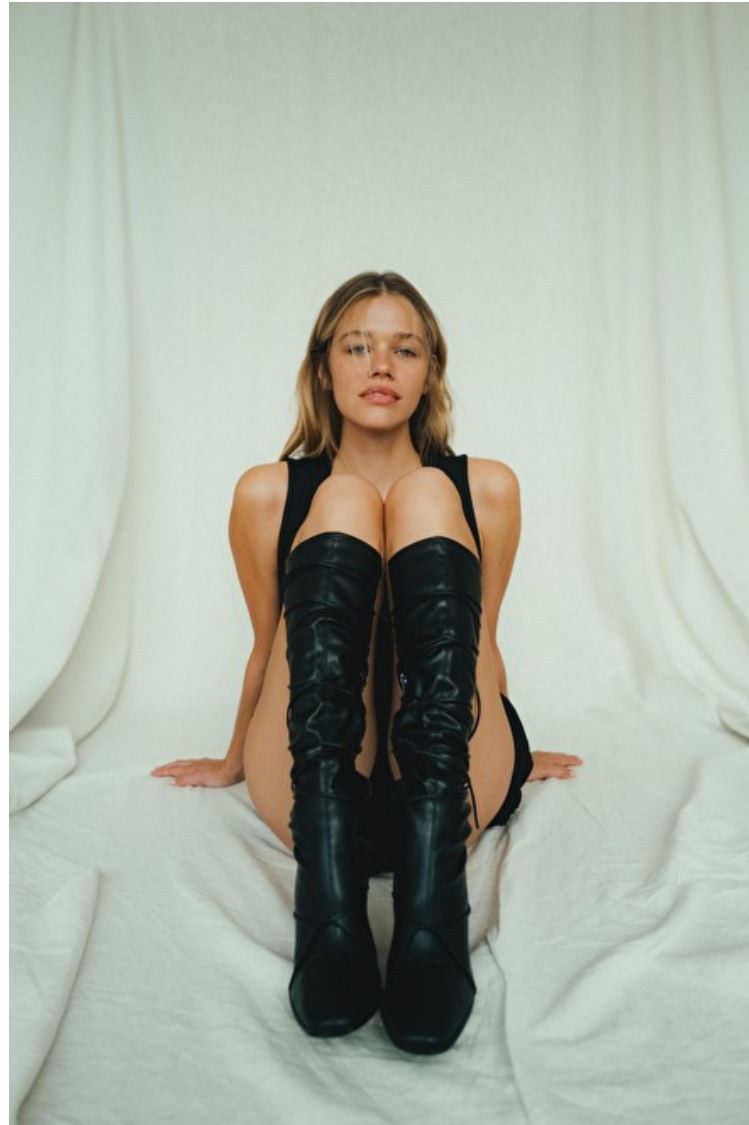

Modellink

Vasagatan 16, Goteborg, 41124, Goteborg, Sweden
Phone: 031-13 15 33 **Email:** info@modellink.se **Website:** <http://modellink.se/>

Isabell Andreeva

Height 177cm / 5' 9.5"

Bust 92cm / 36"

Waist 68cm / 27"

Hips 89cm / 35"

Shoes EU/US/UK 41 / 9.5 / 8

Eyes Blue green

Hair Brown

Cup A