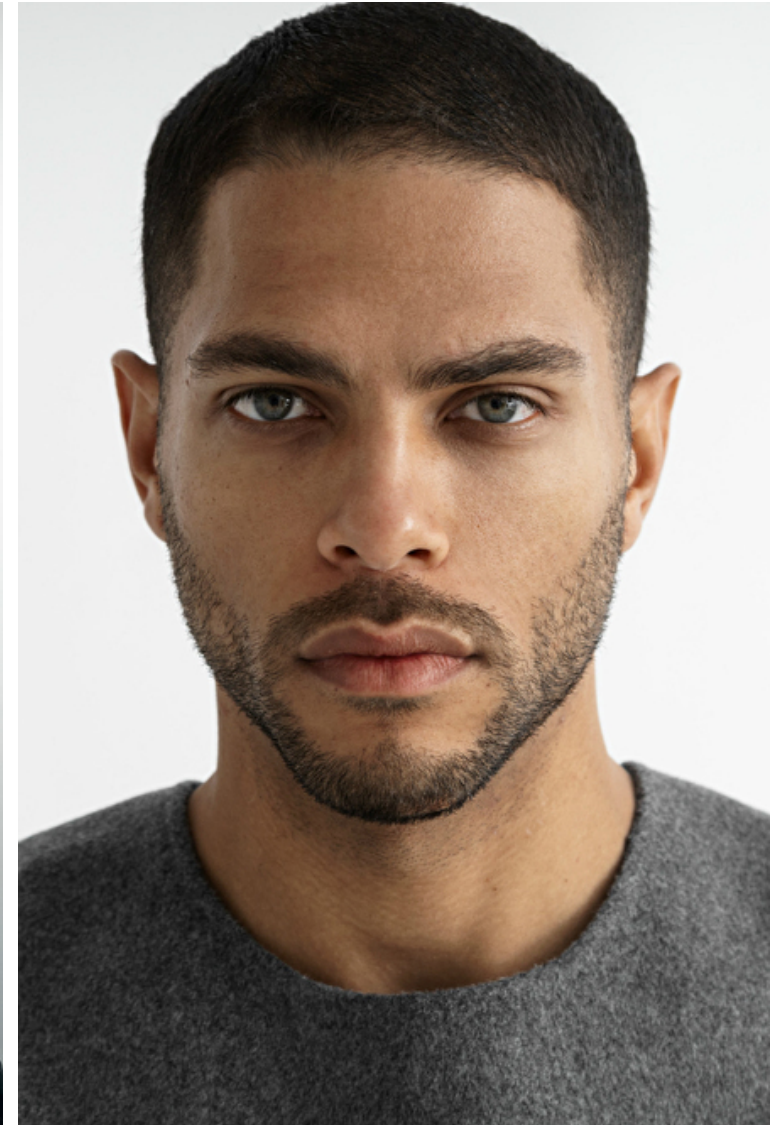

## Isha Blaaker

Height 188cm / 6' 2.0"

Size EU/US 48 / 18

Chest 99cm / 39"

Waist 86cm / 34"

Hips 100cm / 39.5"

Shoes EU/US/UK 45 / 12 / 10.5

Eyes Green

Hair Dark brown

Inseam 87cm / 34.5"