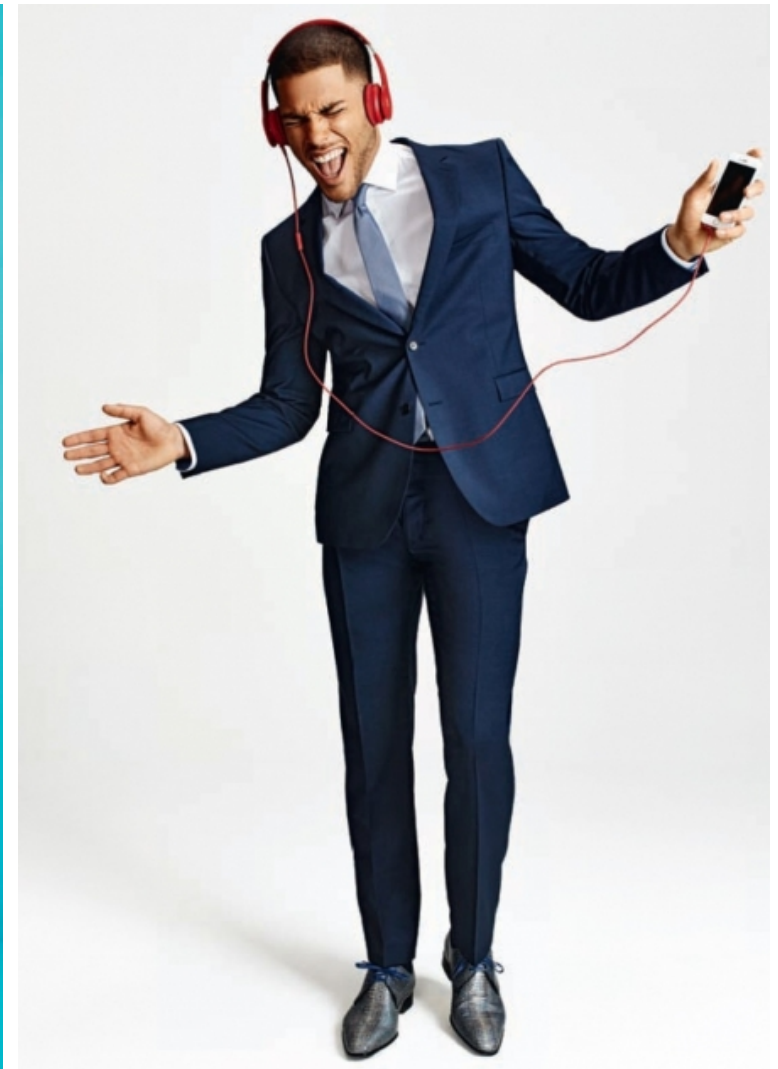

Modellink

Vasagatan 16, Goteborg, 41124, Goteborg, Sweden
Phone: 031-13 15 33 Email: info@modellink.se Website: http://modellink.se/

Isha Blaaker

Height 188cm / 6' 2.0"

Size EU/US 48 / 18

Chest 99cm / 39"

Waist 86cm / 34"

Hips 100cm / 39.5"

Shoes EU/US/UK 45 / 12 / 10.5

Eyes Green

Hair Dark brown

Inseam 87cm / 34.5"