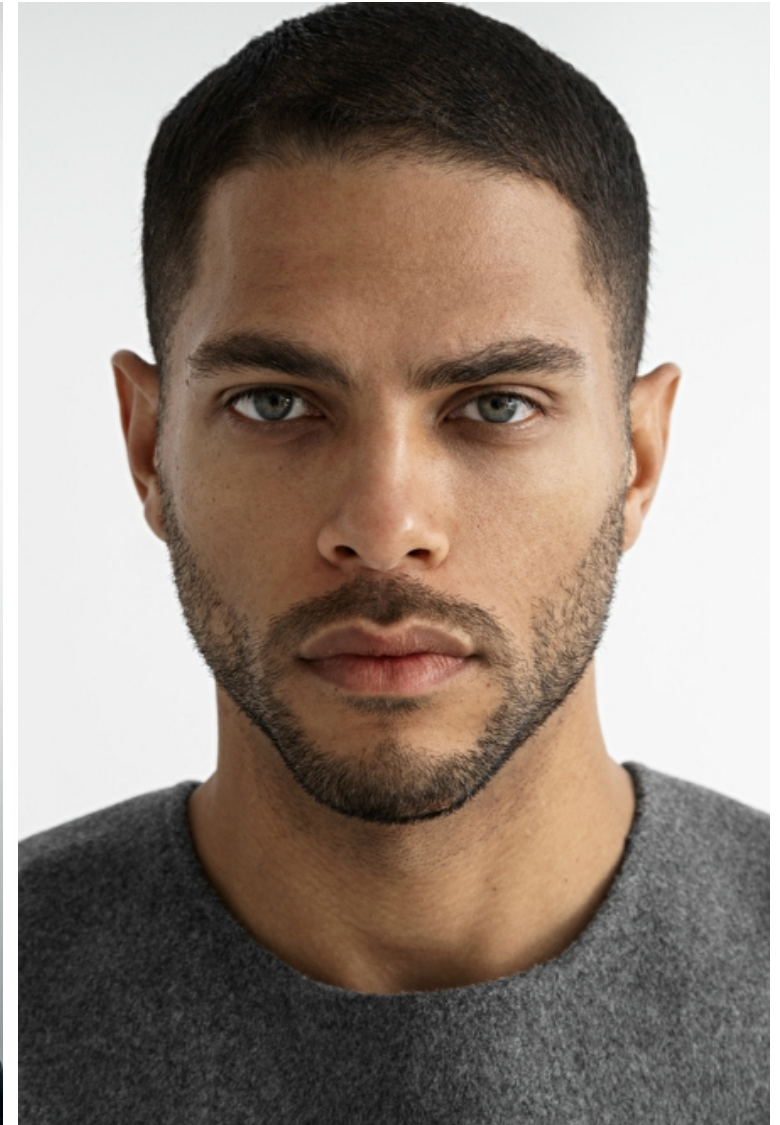

## Isha Blaaker

Height 188cm / 6' 2.0"

Size EU/US 48 / 18

Chest 99cm / 39"

Waist 86cm / 34"

Hips 100cm / 39.5"

Shoes EU/US/UK 45 / 12 / 10.5

Eyes Green

Hair Dark brown

Inseam 87cm / 34.5"