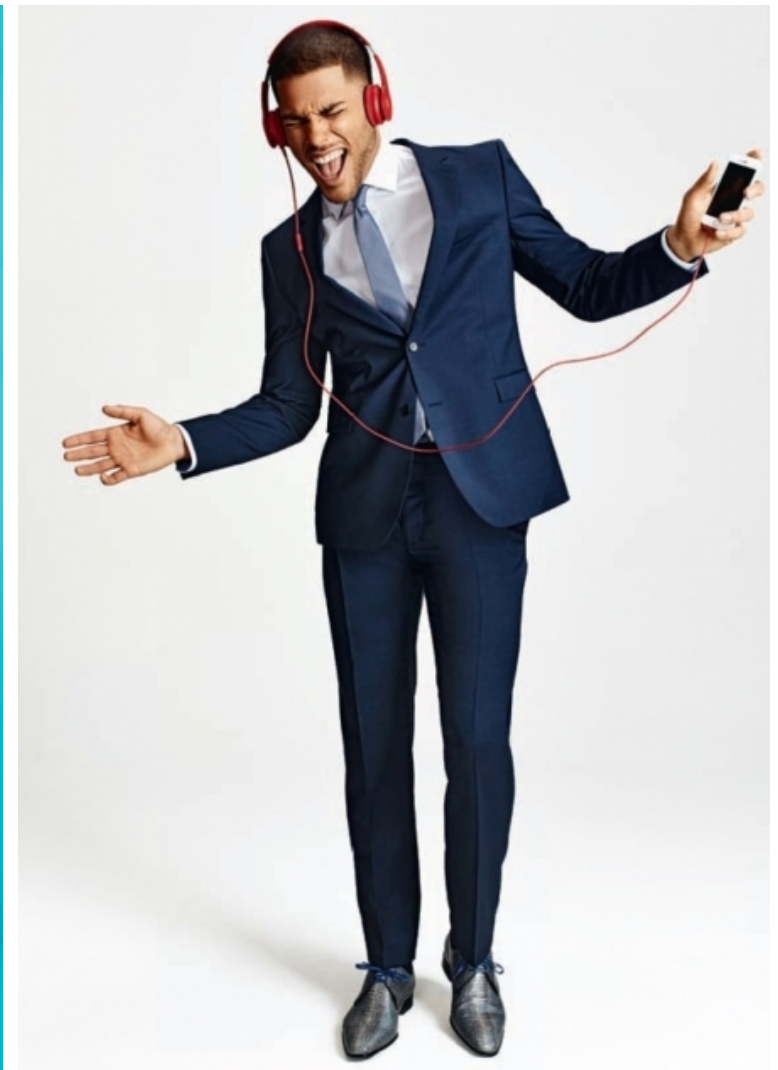

Isha Blaaker

Height 188cm / 6' 2.0"

Size EU/US 48 / 18

Chest 99cm / 39"

Waist 86cm / 34"

Hips 100cm / 39.5"

Shoes EU/US/UK 45 / 12 / 10.5

Eyes Green

Hair Dark brown

Inseam 87cm / 34.5"