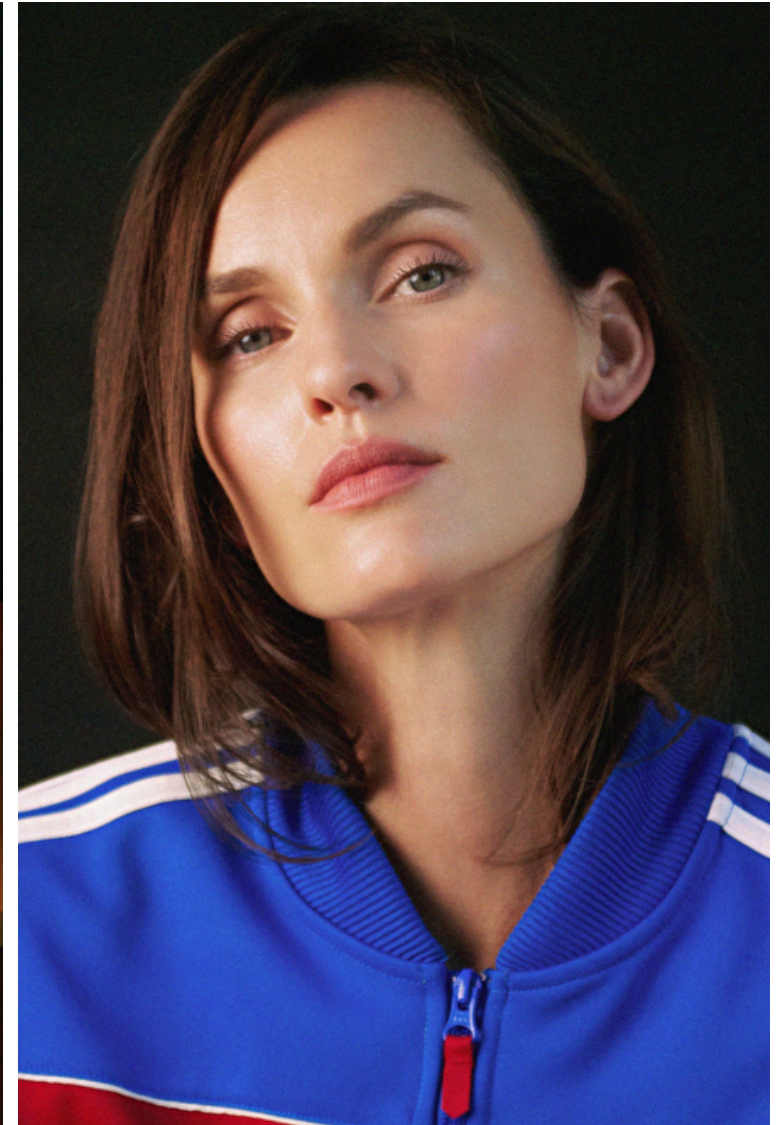

Modellink

Vasagatan 16, Goteborg, 41124, Goteborg, Sweden
Phone: 031-13 15 33 **Email:** info@modellink.se **Website:** <http://modellink.se/>

Ivana S

Height 176cm / 5' 9.5"

Bust 83cm / 32.5"

Waist 59cm / 23"

Hips 89cm / 35"

Shoes EU/US/UK 38.5 / 7.5 / 5

Eyes Blue

Hair Brown

Cup A