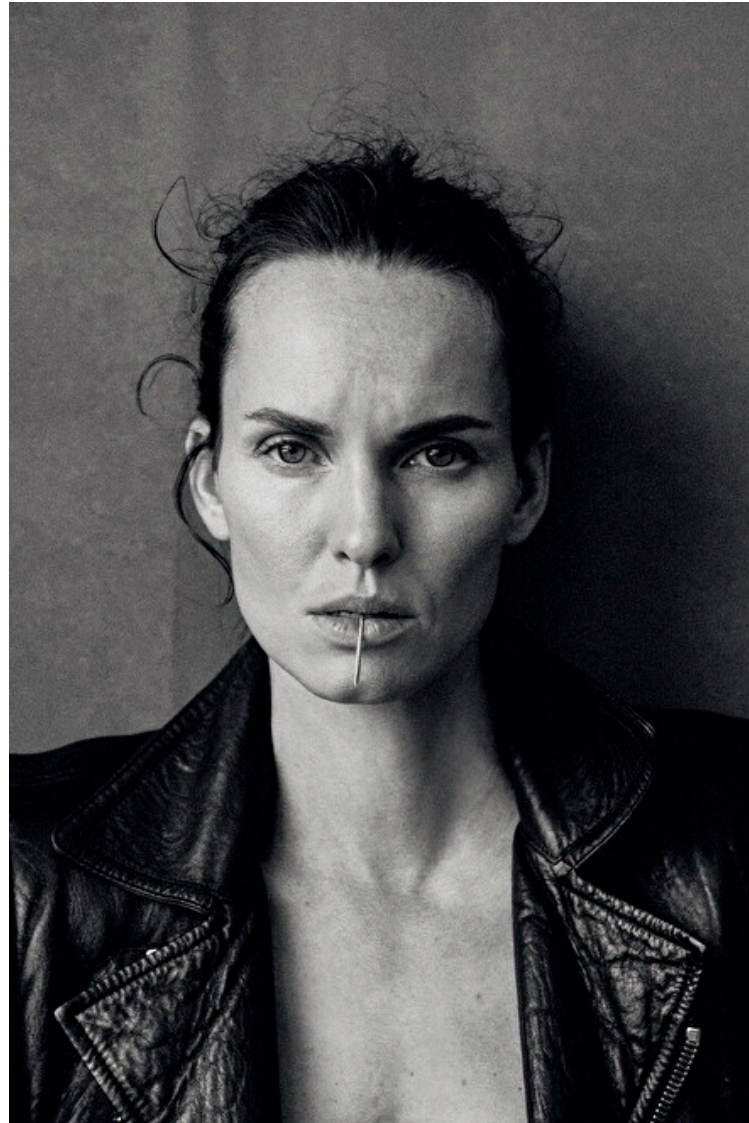

Modellink

Vasagatan 16, Goteborg, 41124, Goteborg, Sweden
Phone: 031-13 15 33 **Email:** info@modellink.se **Website:** <http://modellink.se/>

Ivana S

Height 176cm / 5' 9.5"

Bust 83cm / 32.5"

Waist 59cm / 23"

Hips 89cm / 35"

Shoes EU/US/UK 38.5 / 7.5 / 5

Eyes Blue

Hair Brown

Cup A