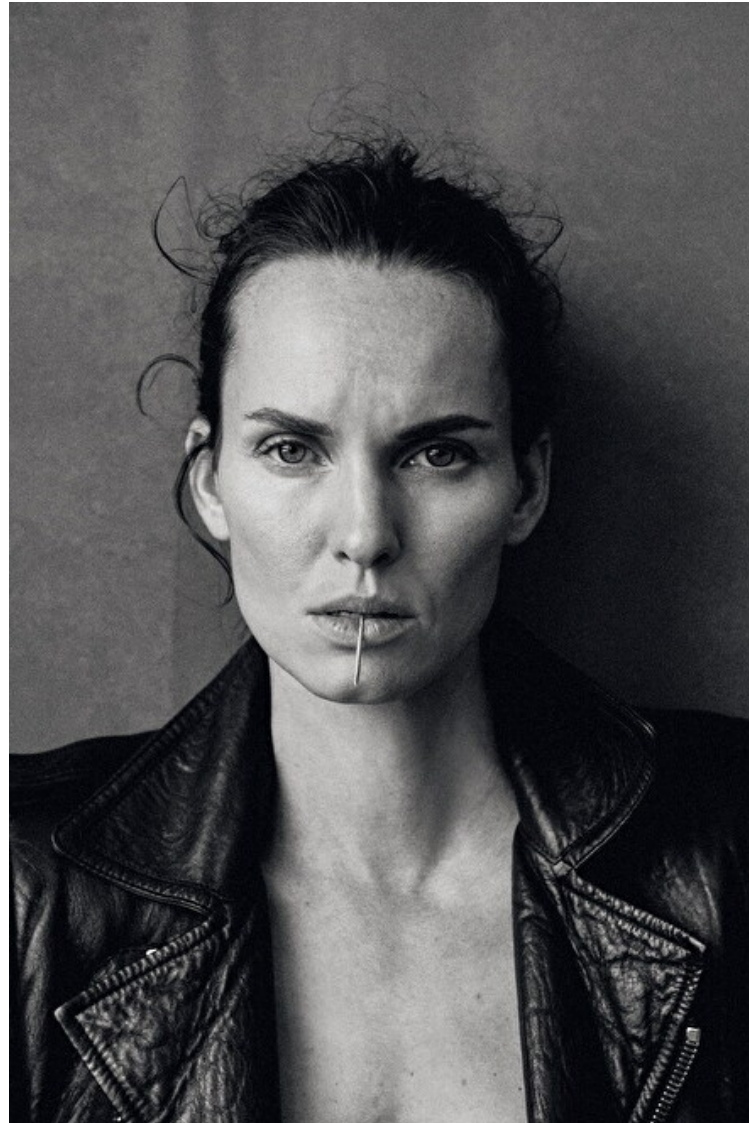

Height 176cm / 5' 9.5"

Bust 83cm / 32.5"

Waist 59cm / 23"

Hips 90cm / 35.5"

Shoes EU/US/UK 38.5 / 7.5 / 5

Eyes Blue

Hair Brown

Cup A