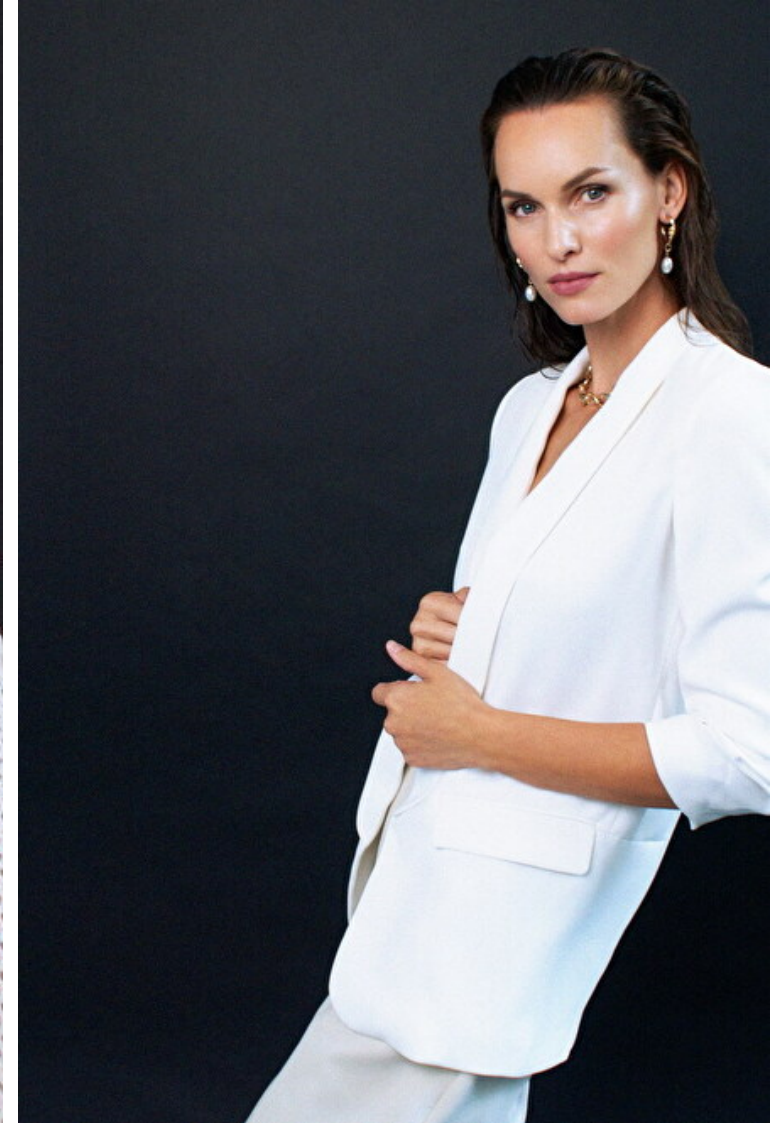

Modellink

Vasagatan 16, Goteborg, 41124, Goteborg, Sweden
Phone: 031-13 15 33 **Email:** info@modellink.se **Website:** http://modellink.se/

Ivana S

Height 176cm / 5' 9.5"

Bust 83cm / 32.5"

Waist 59cm / 23"

Hips 89cm / 35"

Shoes EU/US/UK 38.5 / 7.5 / 5

Eyes Blue

Hair Brown

Cup A