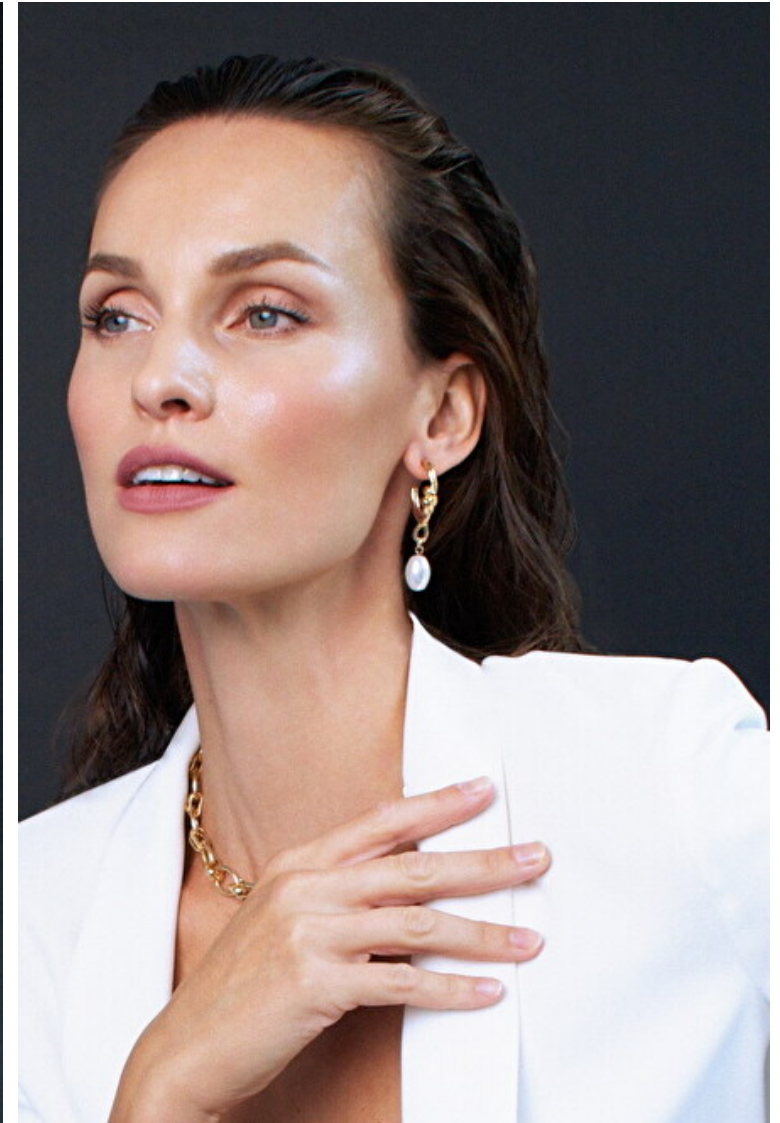

Modellink

Vasagatan 16, Goteborg, 41124, Goteborg, Sweden
Phone: 031-13 15 33 **Email:** info@modellink.se **Website:** http://modellink.se/

Ivana S

Height 176cm / 5' 9.5"

Bust 83cm / 32.5"

Waist 59cm / 23"

Hips 89cm / 35"

Shoes EU/US/UK 38.5 / 7.5 / 5

Eyes Blue

Hair Brown

Cup A