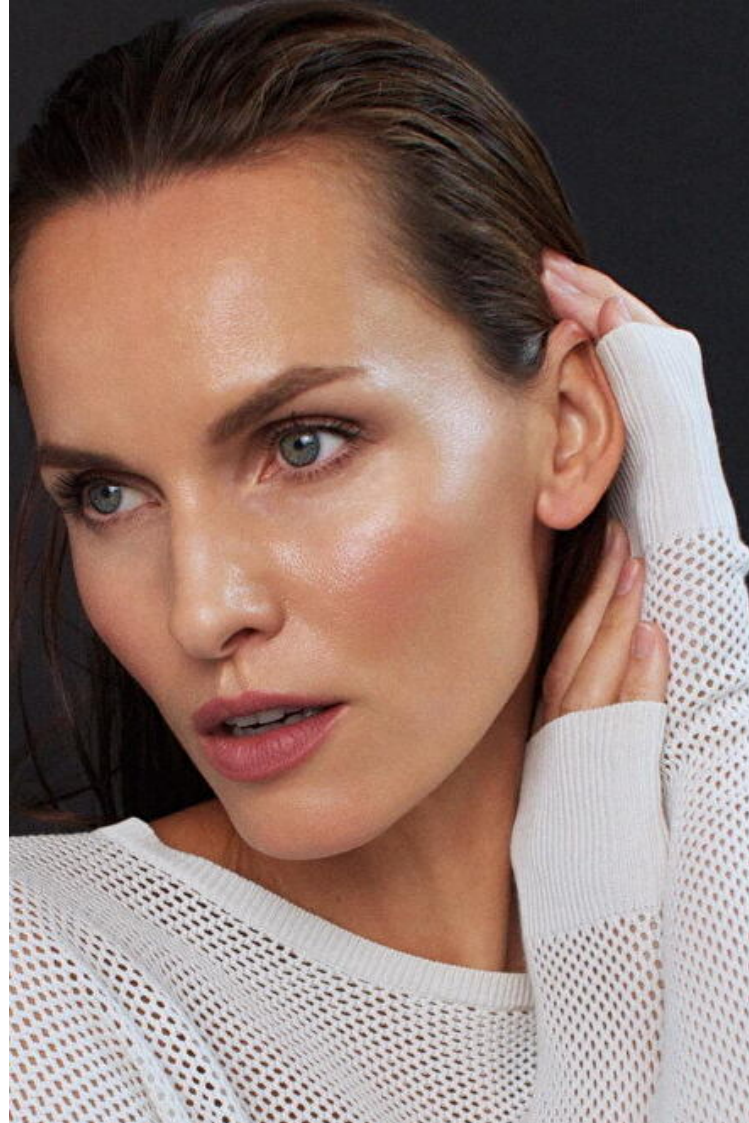

Modellink

Vasagatan 16, Goteborg, 41124, Goteborg, Sweden
Phone: 031-13 15 33 **Email:** info@modellink.se **Website:** http://modellink.se/

Ivana S

Height 176cm / 5' 9.5"

Bust 83cm / 32.5"

Waist 59cm / 23"

Hips 89cm / 35"

Shoes EU/US/UK 38.5 / 7.5 / 5

Eyes Blue

Hair Brown

Cup A