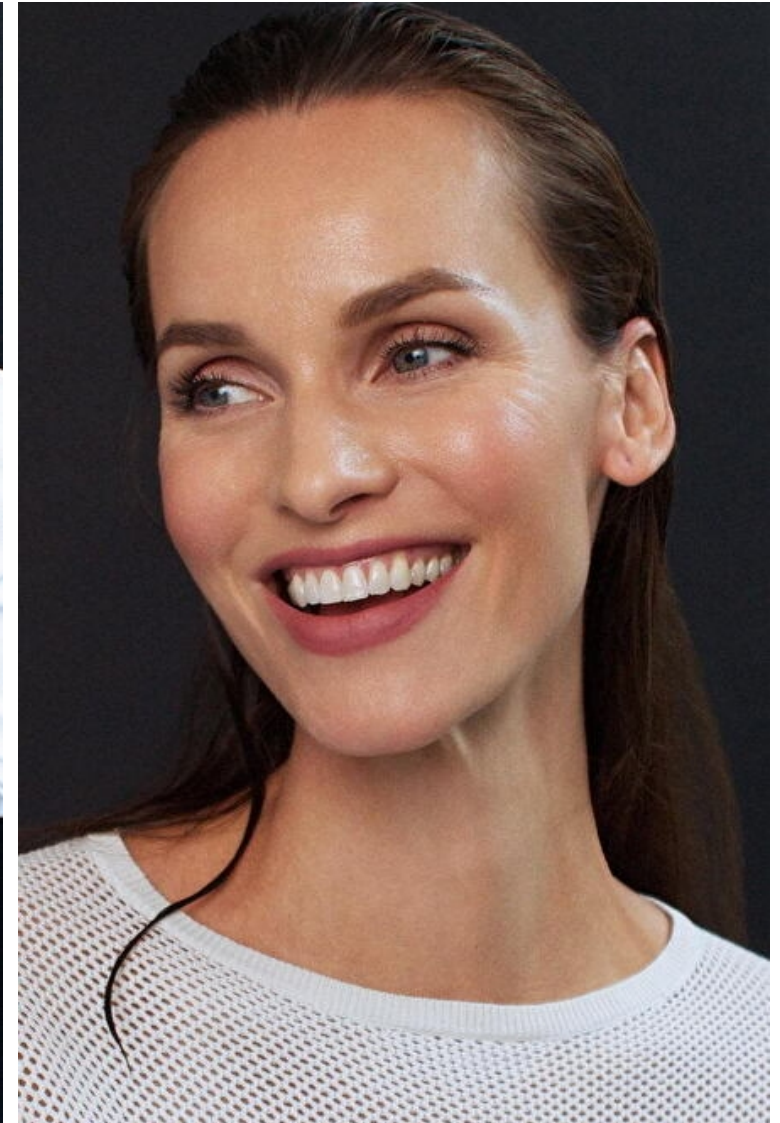

Ivana S

Height 176cm / 5' 9.5"

Bust 83cm / 32.5"

Waist 59cm / 23"

Hips 90cm / 35.5"

Shoes EU/US/UK 38.5 / 7.5 / 5

Eyes Blue

Hair Brown

Cup A