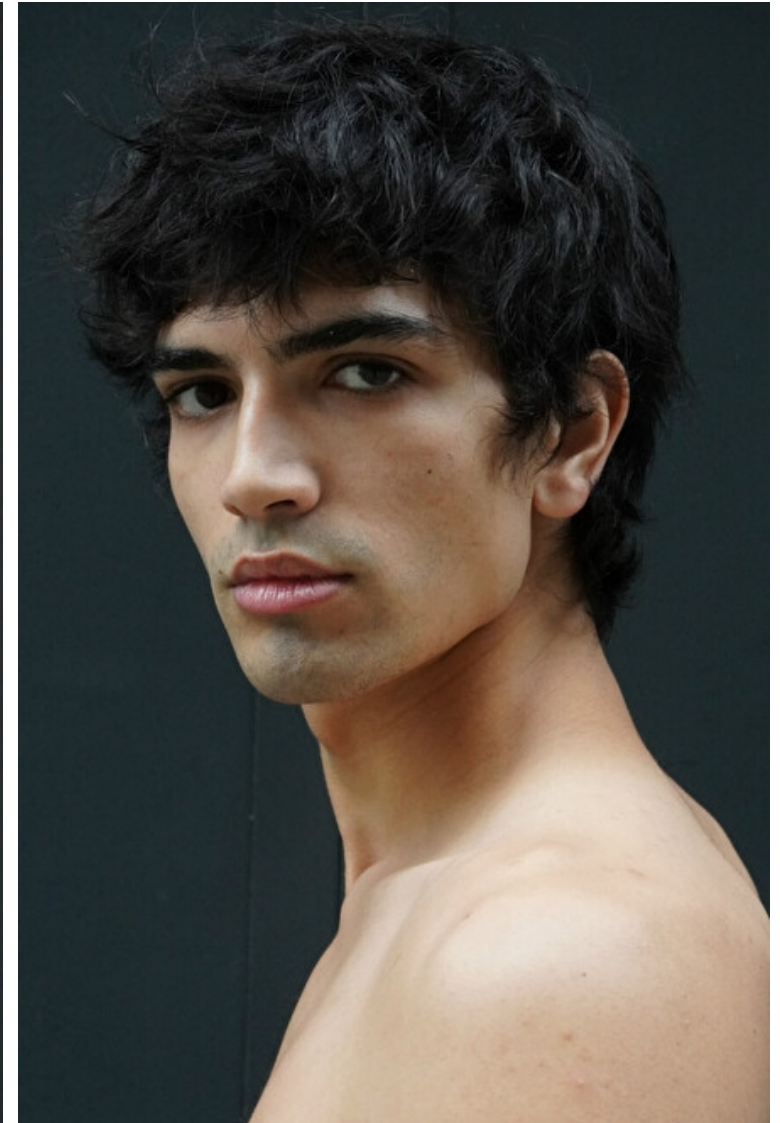

## Jamie Gale

Height 189cm / 6' 2.5"

Chest 92cm / 36"

Waist 72cm / 28.5"

Hips 91cm / 36"

Shoes EU/US/UK 44.5 / 11.5 /  
10

Eyes Brown

Hair Dark brown