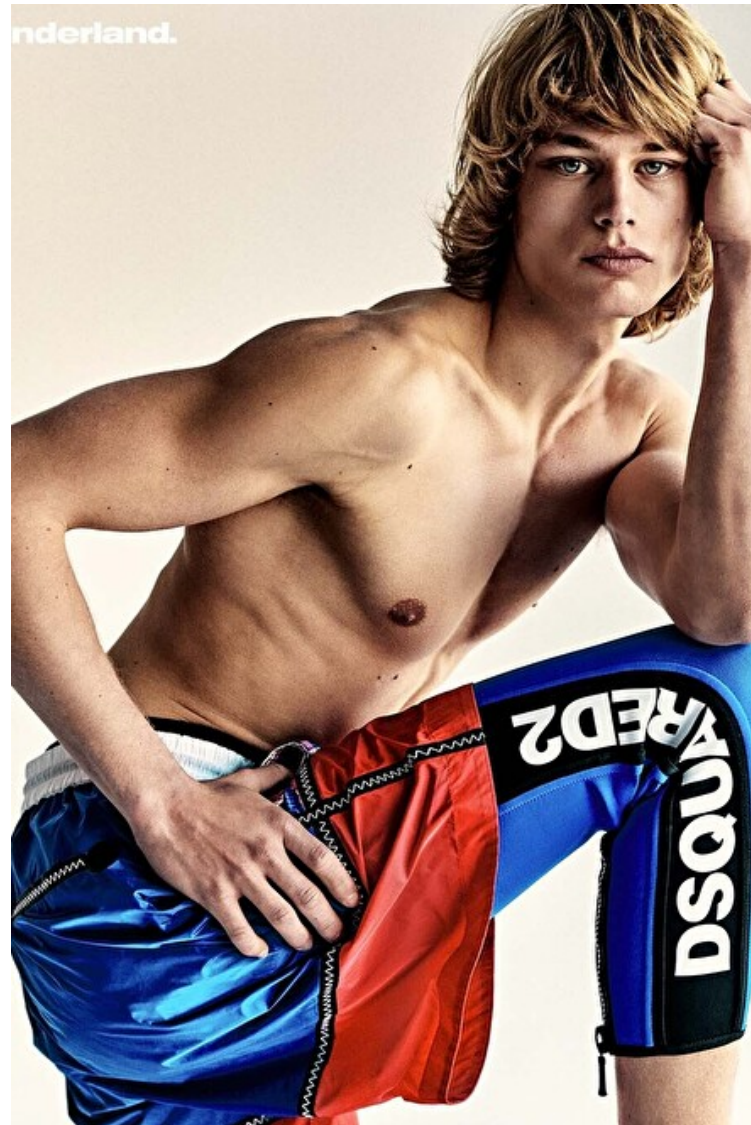

Waist 76cm / 30"

Hips 94cm / 37"

Shoes EU/US/UK 42 / 9.5 / 8

Eyes Blue

Hair Blond

Inseam 82cm / 32.5"

Modellink

Vasagatan 16, Goteborg, 41124, Goteborg, Sweden
Phone: 031-13 15 33 **Email:** info@modellink.se **Website:** <http://modellink.se/>