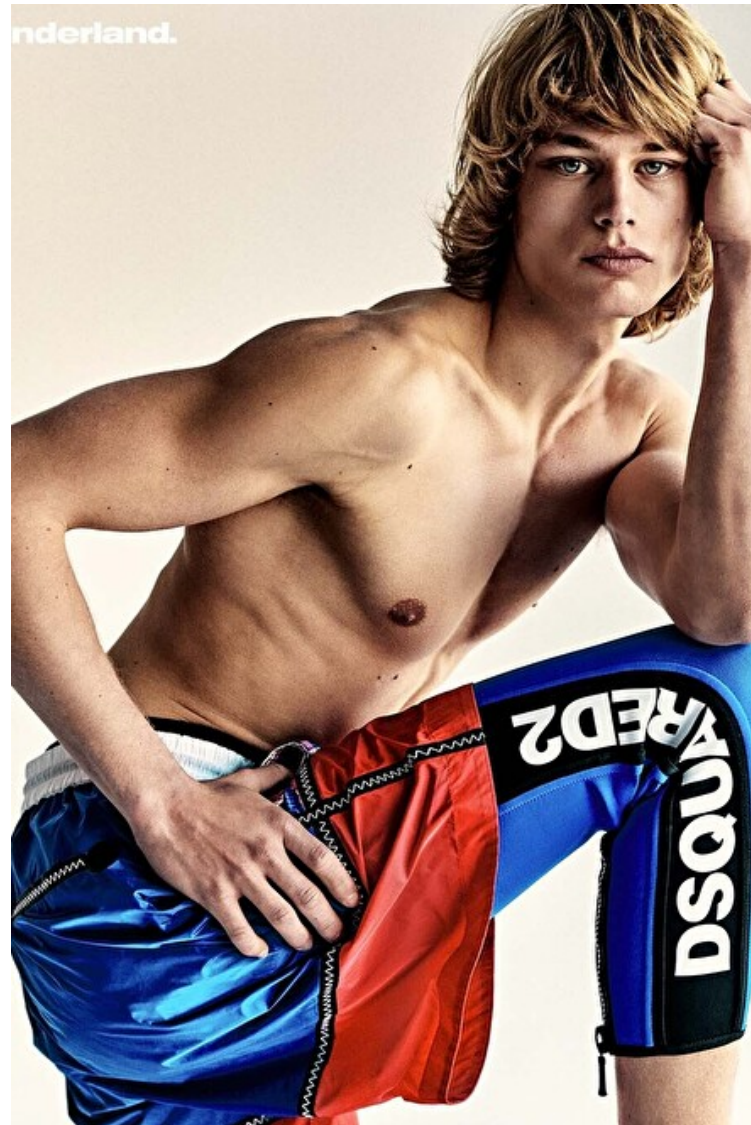

Modellink

Vasagatan 16, Goteborg, 41124, Goteborg, Sweden
Phone: 031-13 15 33 Email: info@modellink.se Website: http://modellink.se/

Jan SCHOKKENKAMP

Height 188cm / 6' 2.0"

Chest 98cm / 38.5"

Waist 76cm / 30"

Hips 94cm / 37"

Shoes EU/US/UK 42 / 9.5 / 8

Eyes Blue

Hair Blond

Inseam 82cm / 32.5"