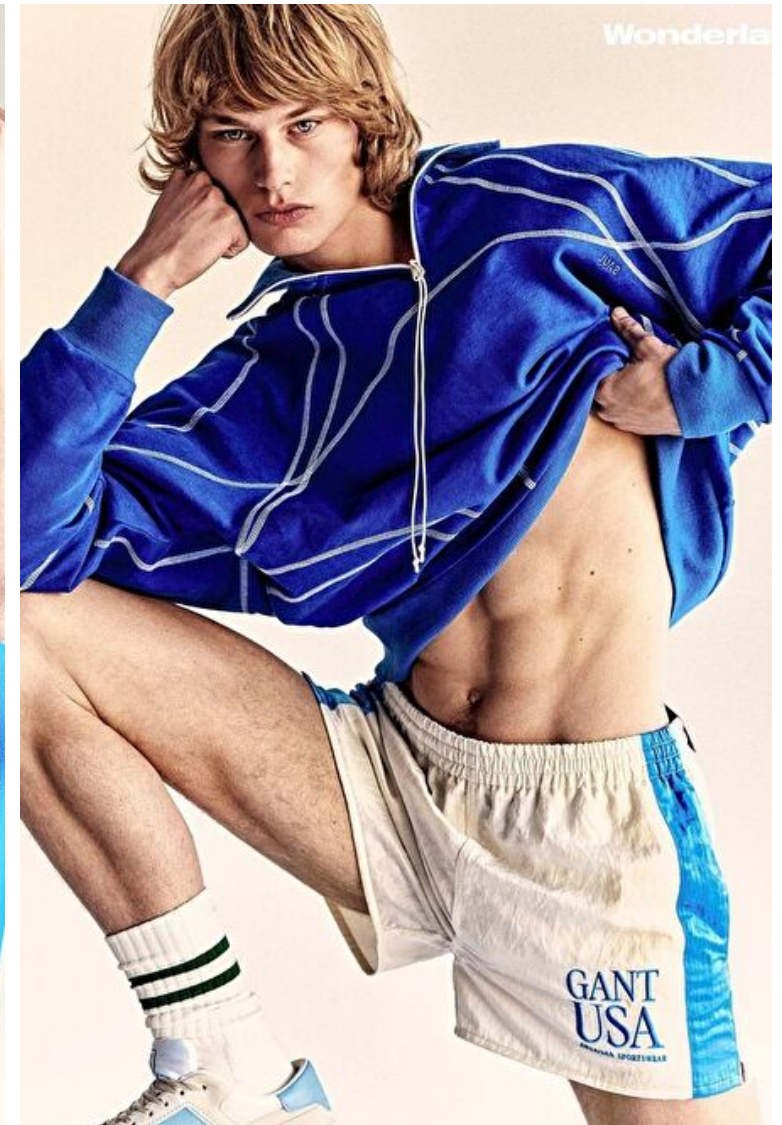

Waist 76cm / 30"

Hips 94cm / 37"

Shoes EU/US/UK 42 / 9.5 / 8

Eyes Blue

Hair Blond

Inseam 82cm / 32.5"

Modellink

Vasagatan 16, Goteborg, 41124, Goteborg, Sweden
Phone: 031-13 15 33 **Email:** info@modellink.se **Website:** <http://modellink.se/>