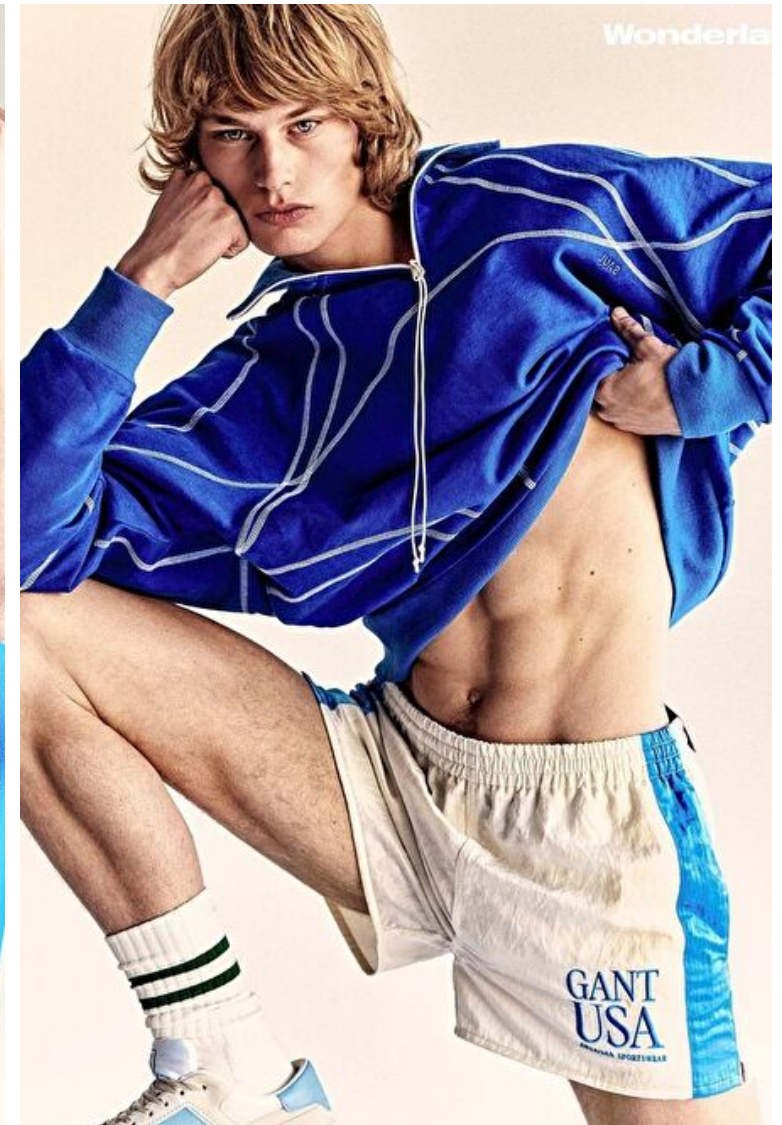

Modellink

Vasagatan 16, Goteborg, 41124, Goteborg, Sweden
Phone: 031-13 15 33 Email: info@modellink.se Website: http://modellink.se/

Jan SCHOKKENKAMP

Height 188cm / 6' 2.0"

Chest 98cm / 38.5"

Waist 76cm / 30"

Hips 94cm / 37"

Shoes EU/US/UK 42 / 9.5 / 8

Eyes Blue

Hair Blond

Inseam 82cm / 32.5"