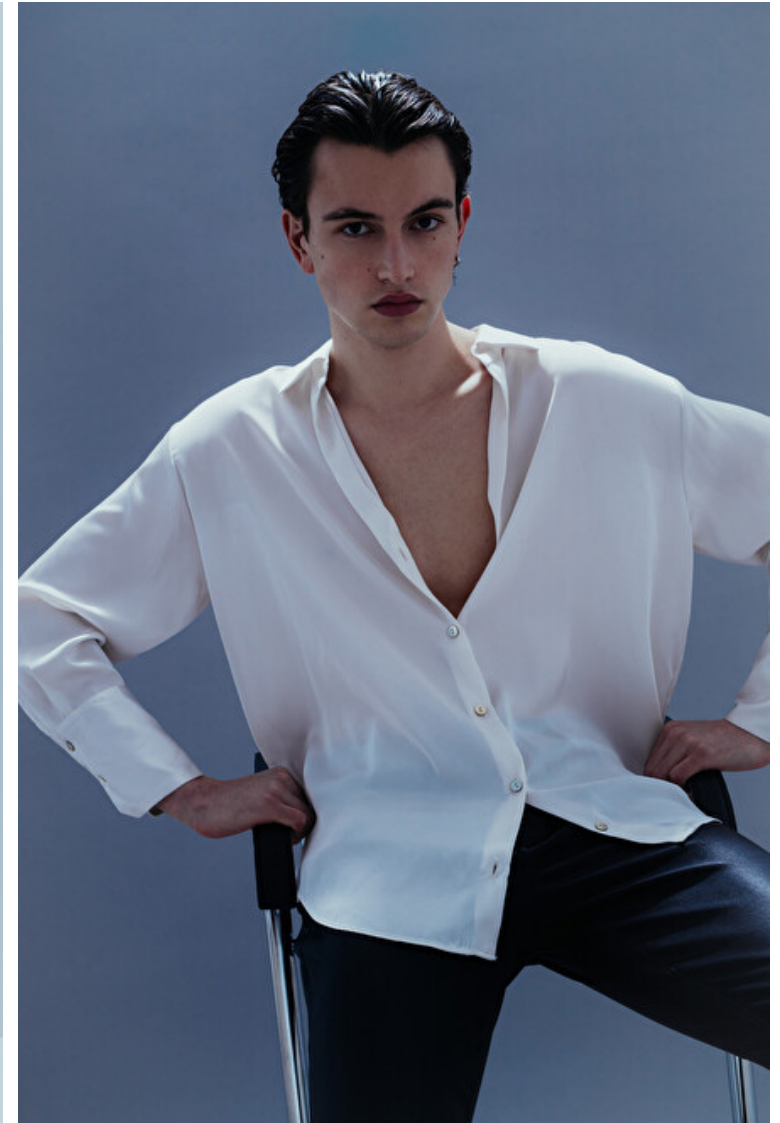

## Janek Skala

Height 187cm / 6' 1.5"

Chest 96cm / 38"

Waist 75cm / 29.5"

Hips 90cm / 35.5"

Shoes EU/US/UK 43 / 10.5 / 9

Eyes Brown

Hair Brown