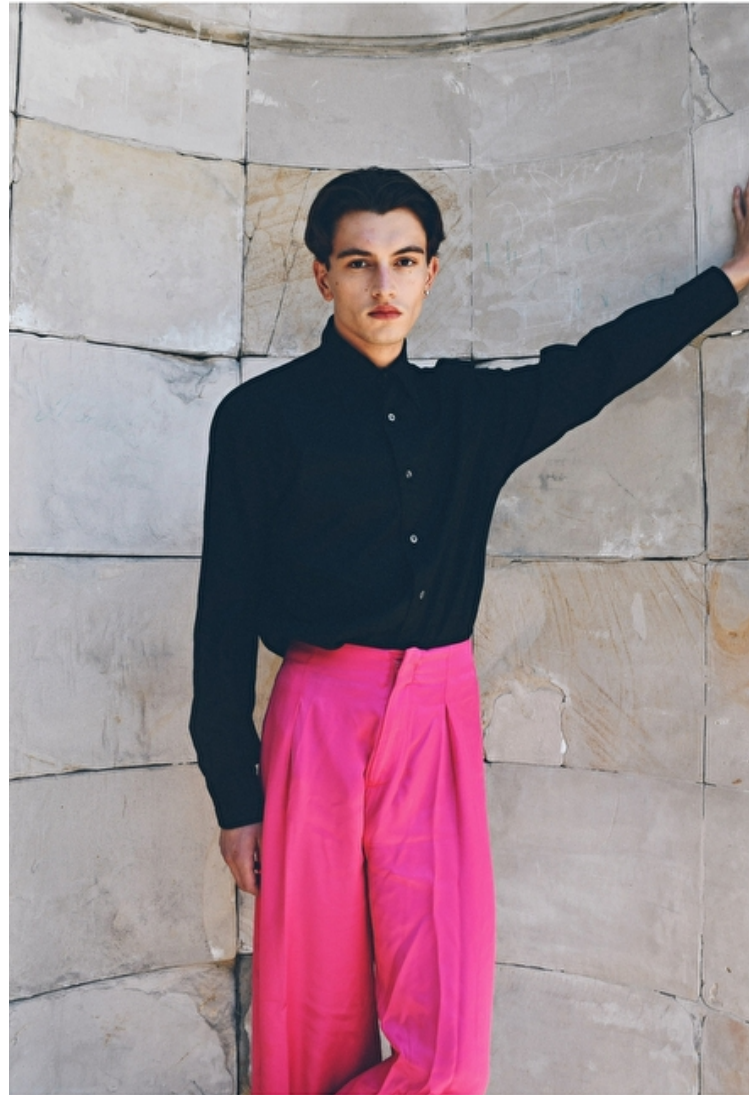

## Janek Skala

Height 187cm / 6' 1.5"

Chest 96cm / 38"

Waist 75cm / 29.5"

Hips 90cm / 35.5"

Shoes EU/US/UK 43 / 10.5 / 9

Eyes Brown

Hair Brown