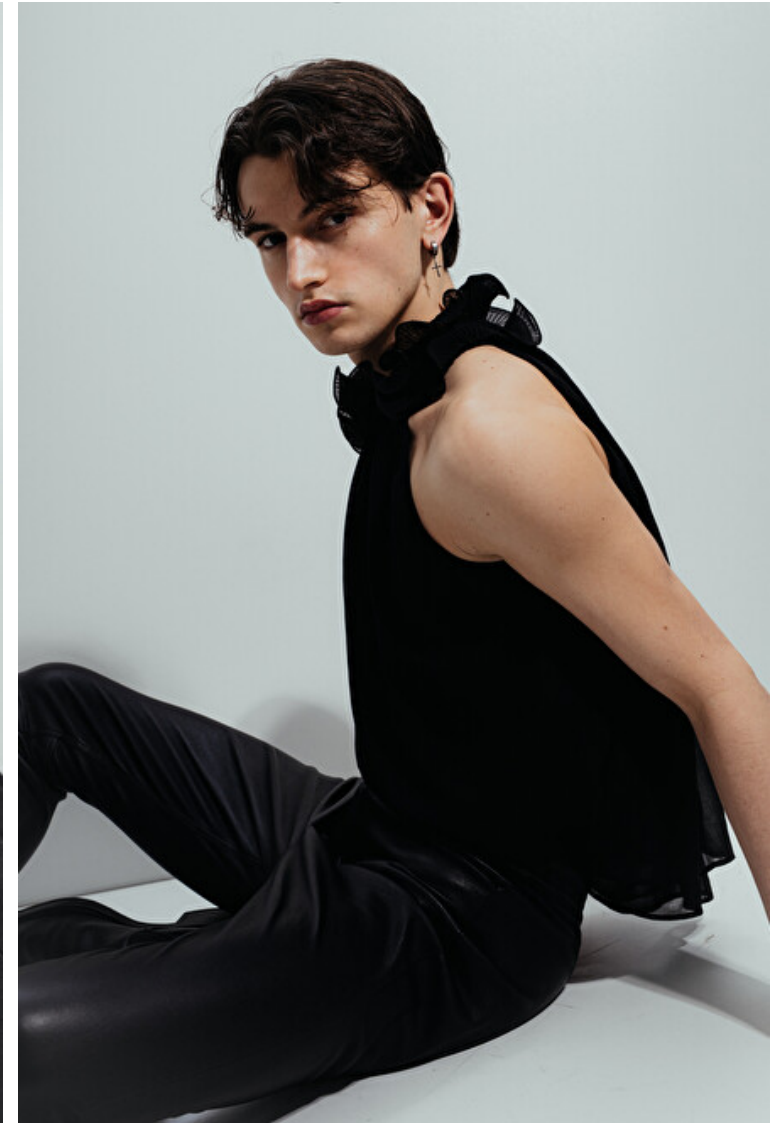

## Janek Skala

Height 187cm / 6' 1.5"

Chest 96cm / 38"

Waist 75cm / 29.5"

Hips 90cm / 35.5"

Shoes EU/US/UK 43 / 10.5 / 9

Eyes Brown

Hair Brown