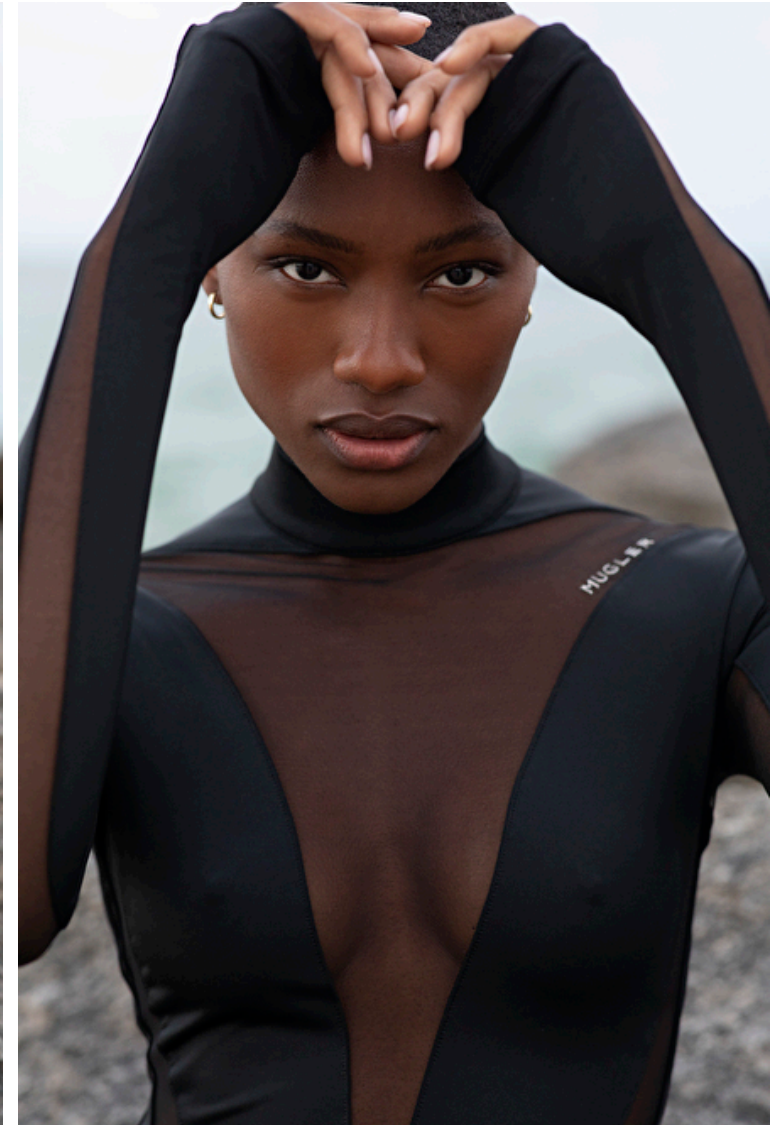

Modellink

Vasagatan 16, Goteborg, 41124, Goteborg, Sweden
Phone: 031-13 15 33 **Email:** info@modellink.se **Website:** http://modellink.se/

Jasmine Greene

Height 175cm / 5' 9.0"

Bust 78cm / 30.5"

Waist 61cm / 24"

Hips 90cm / 35.5"

Shoes EU/US/UK 39.5 / 8.5 / 6

Eyes Brown

Hair Black

Cup A