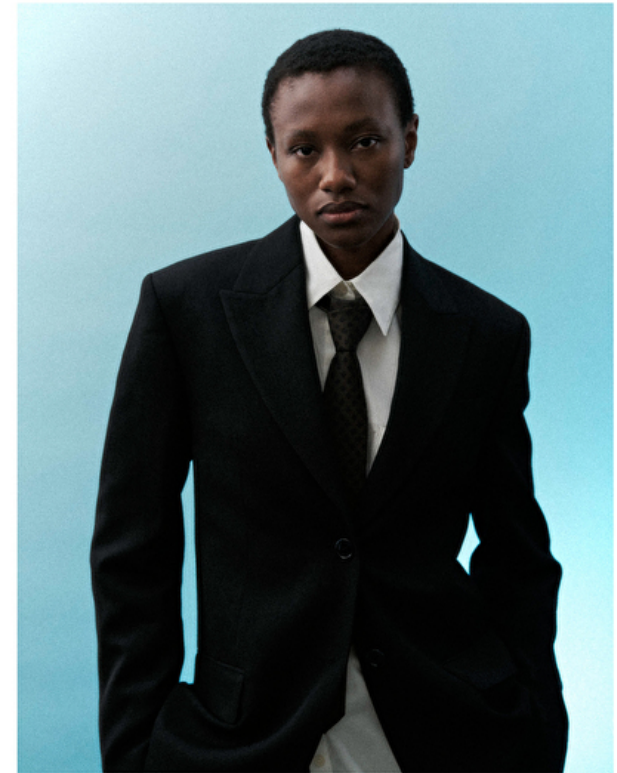

Modellink

Vasagatan 16, Goteborg, 41124, Goteborg, Sweden
Phone: 031-13 15 33 **Email:** info@modellink.se **Website:** <http://modellink.se/>

Jasmine Greene

Height 175cm / 5' 9.0"

Bust 78cm / 30.5"

Waist 61cm / 24"

Hips 90cm / 35.5"

Shoes EU/US/UK 39.5 / 8.5 / 6

Eyes Brown

Hair Black

Cup A