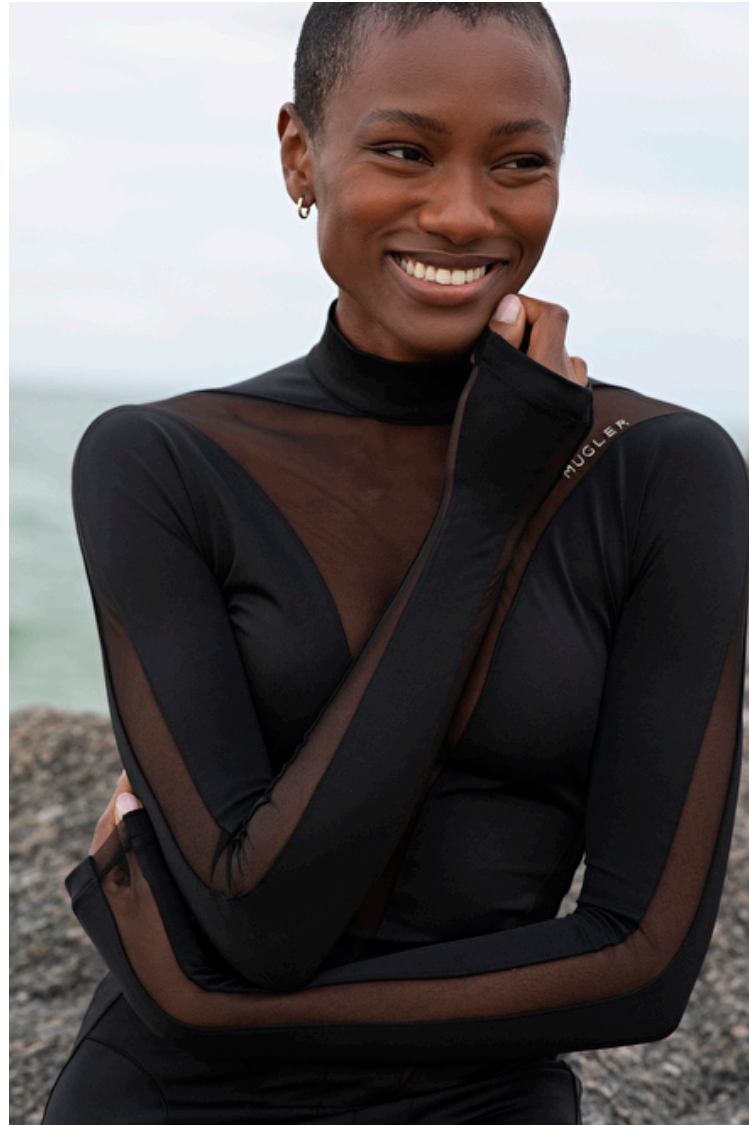

Modellink

Vasagatan 16, Goteborg, 41124, Goteborg, Sweden
Phone: 031-13 15 33 **Email:** info@modellink.se **Website:** http://modellink.se/

Jasmine Greene

Height 175cm / 5' 9.0"

Bust 78cm / 30.5"

Waist 61cm / 24"

Hips 90cm / 35.5"

Shoes EU/US/UK 39.5 / 8.5 / 6

Eyes Brown

Hair Black

Cup A