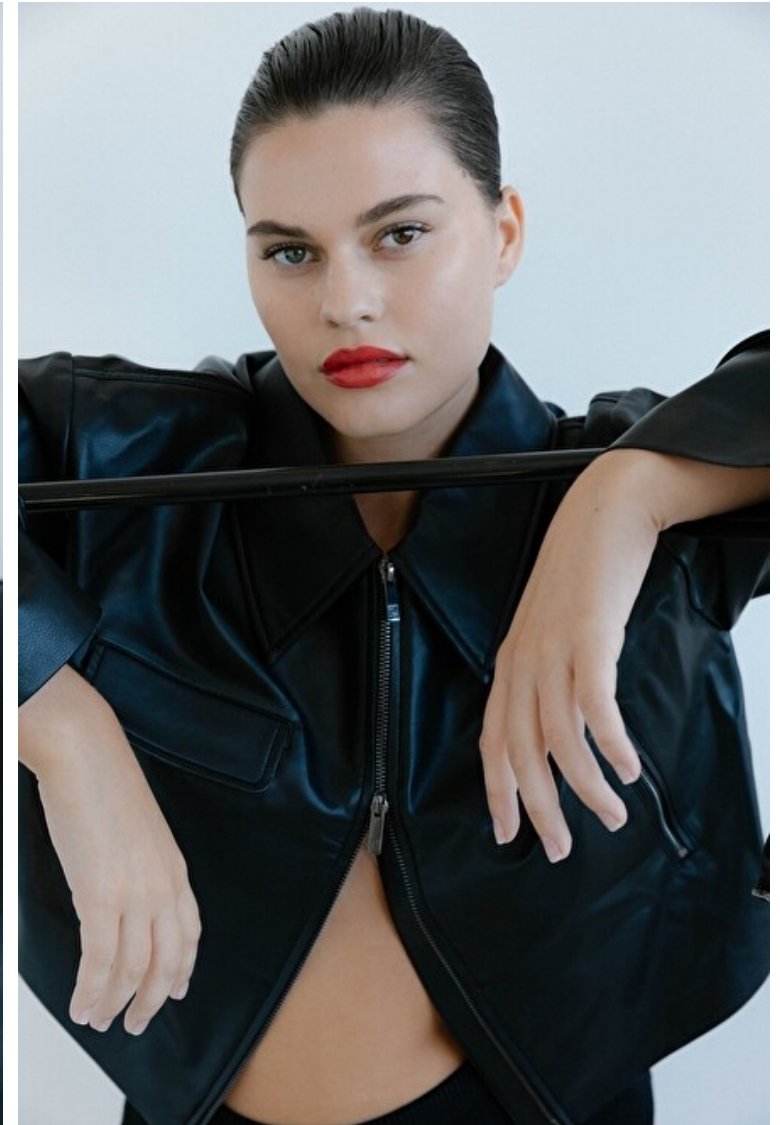

Jasmine O'Neill

Height 175cm / 5' 9.0"

Bust 95cm / 37.5"

Waist 74cm / 29"

Hips 110cm / 43.5"

Shoes EU/US/UK 40 / 9 / 7

Eyes Green brown

Hair Dark brown

Cup E