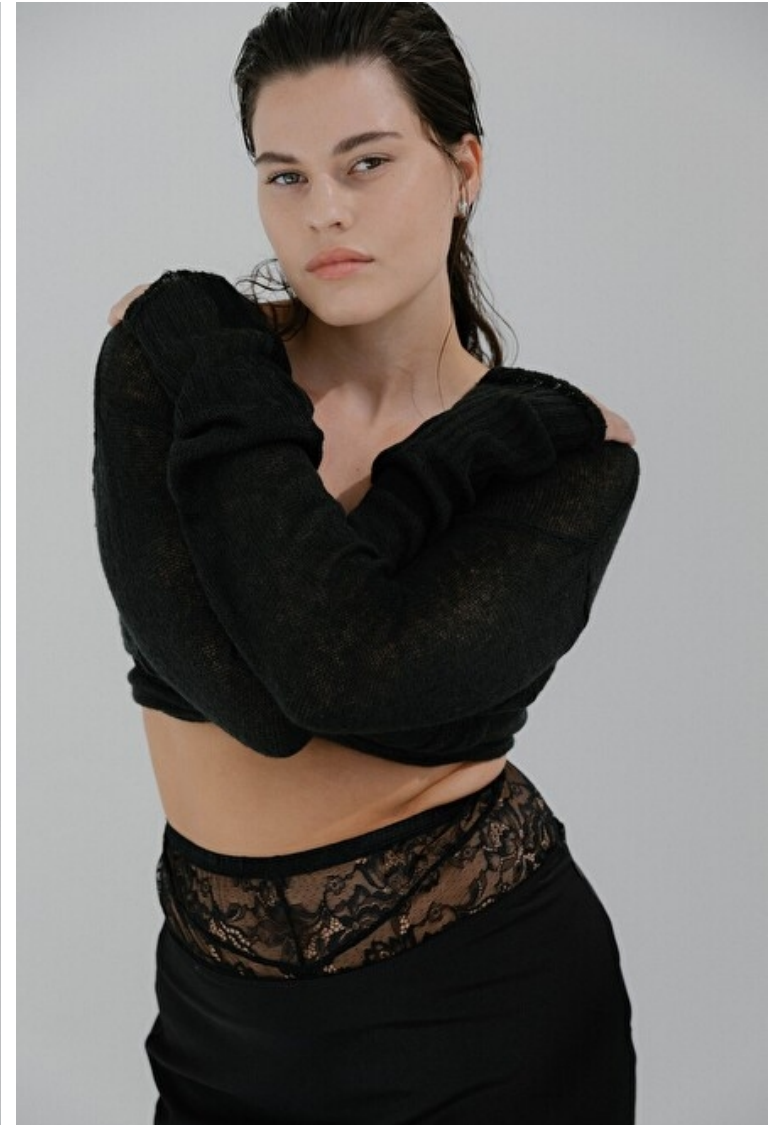

Bust 95cm / 37.5"

Waist 74cm / 29"

Hips 110cm / 43.5"

Shoes EU/US/UK 40 / 9 / 7

Eyes Green brown

Hair Dark brown

Cup E

Jasmine O'Neill