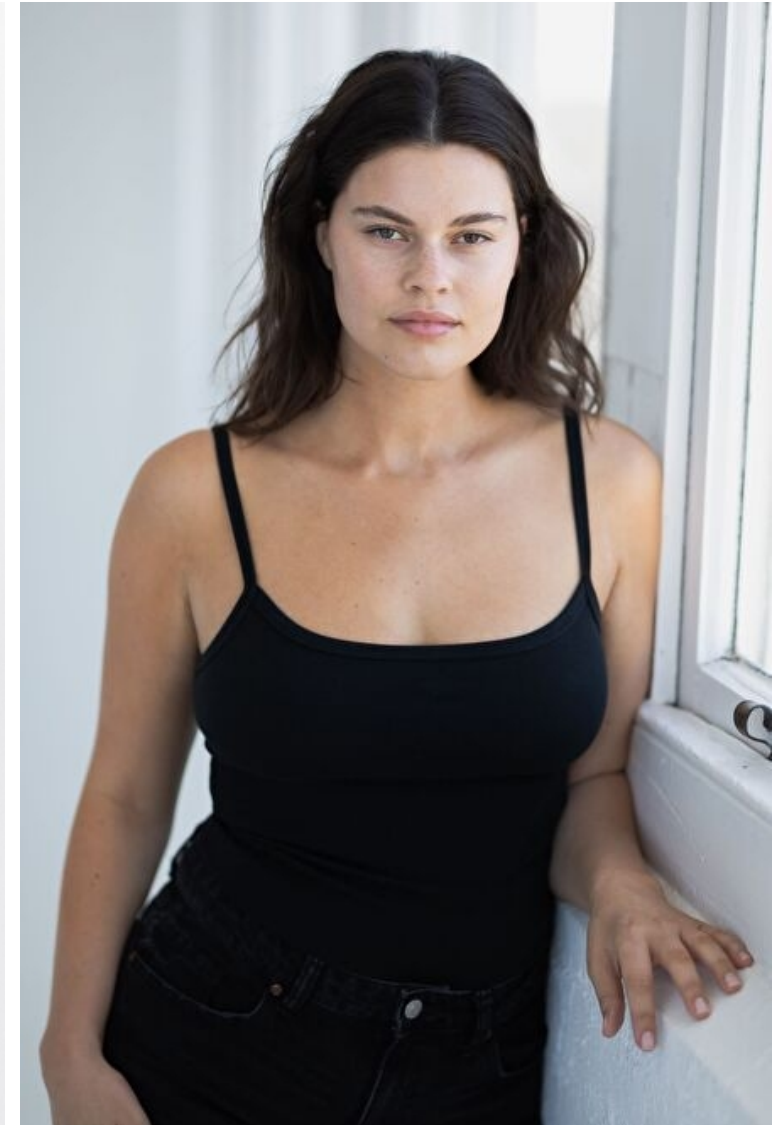

Jasmine O'Neill

Height 175cm / 5' 9.0"

Bust 95cm / 37.5"

Waist 74cm / 29"

Hips 110cm / 43.5"

Shoes EU/US/UK 40 / 9 / 7

Eyes Green brown

Hair Dark brown

Cup E