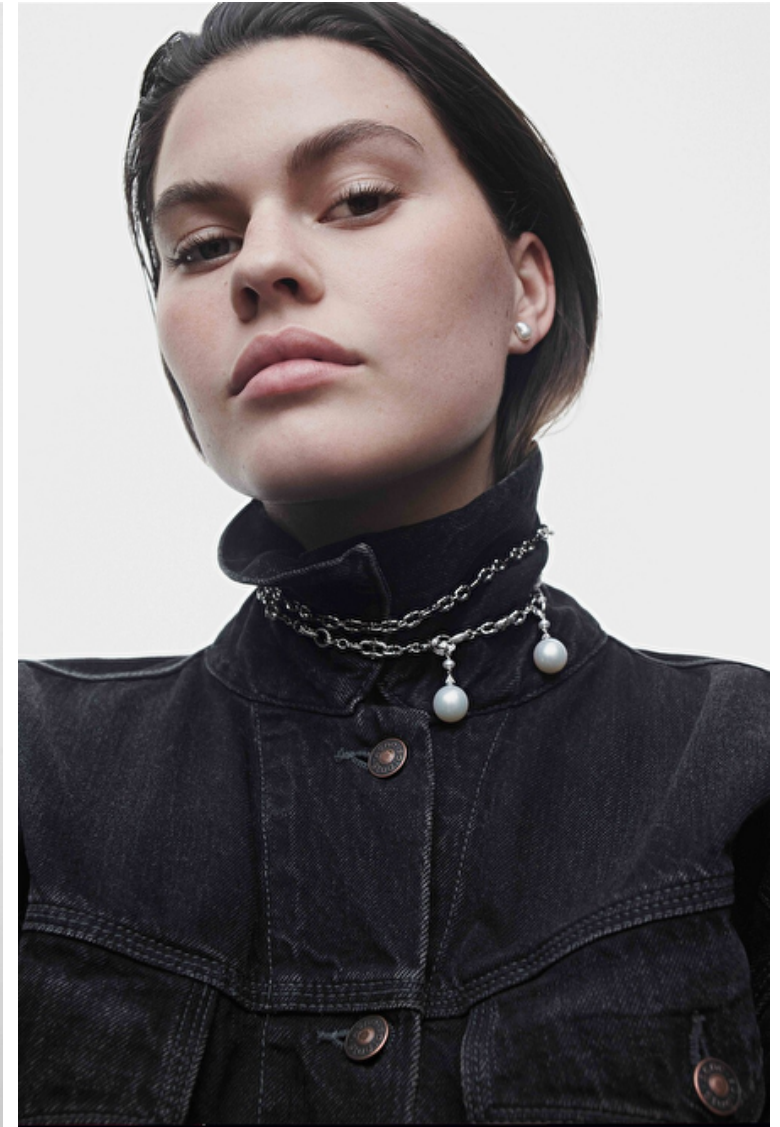

Waist 74cm / 29"

Hips 110cm / 43.5"

Shoes EU/US/UK 40 / 9 / 7

Eyes Green brown

Hair Dark brown

Cup E

Jasmine O'Neill

Height 175cm / 5' 9.0"