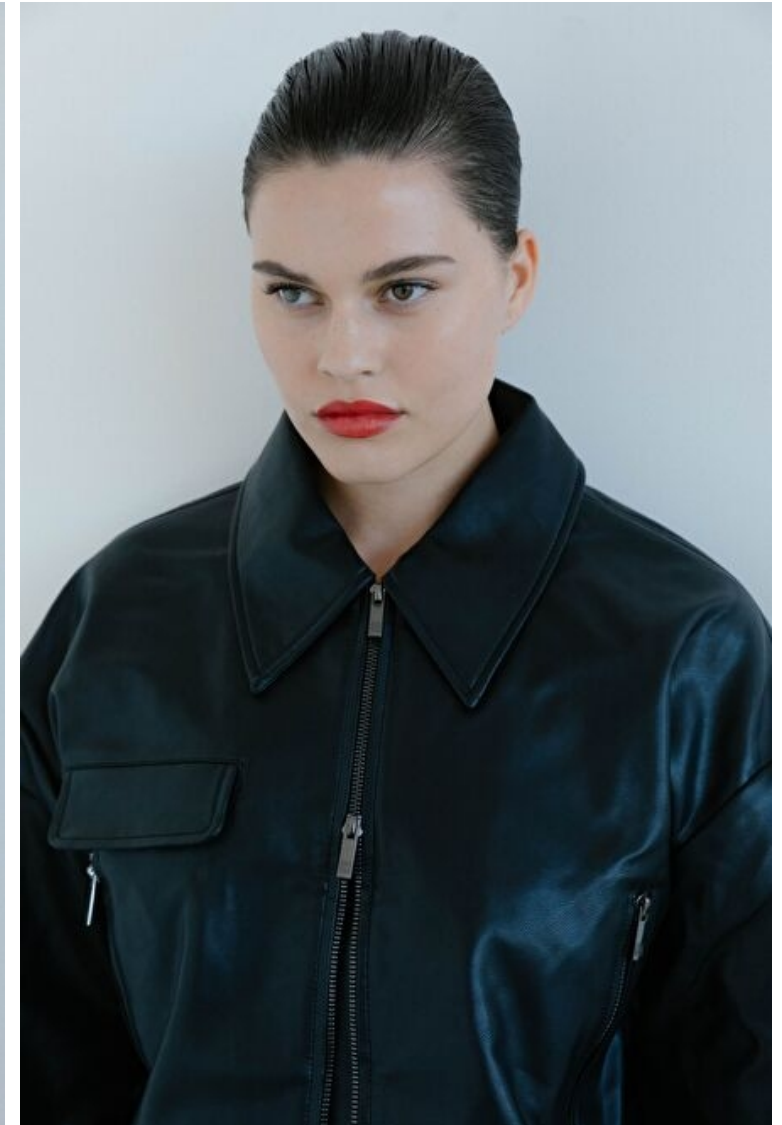

Height 175cm / 5' 9.0"

Bust 95cm / 37.5"

Waist 74cm / 29"

Hips 110cm / 43.5"

Shoes EU/US/UK 40 / 9 / 7

Eyes Green brown

Hair Dark brown

Cup E