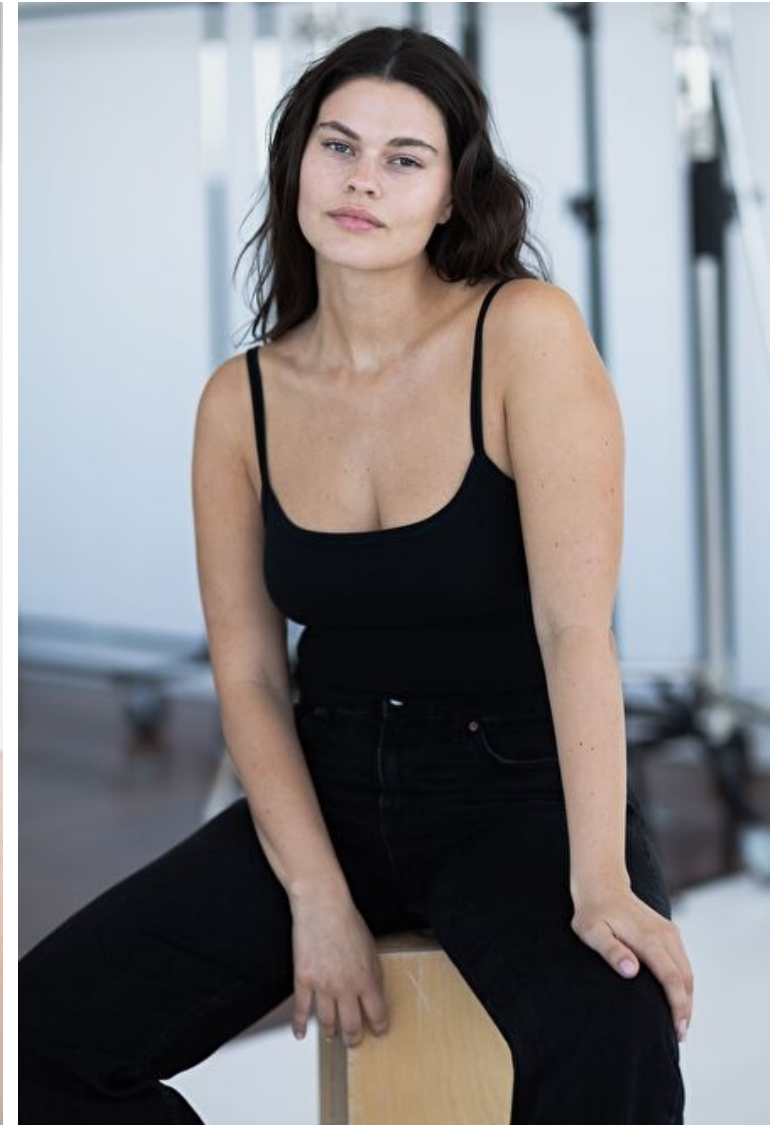

Jasmine O'Neill

Height 175cm / 5' 9.0"

Bust 95cm / 37.5"

Waist 74cm / 29"

Hips 110cm / 43.5"

Shoes EU/US/UK 40 / 9 / 7

Eyes Green brown

Hair Dark brown

Cup E