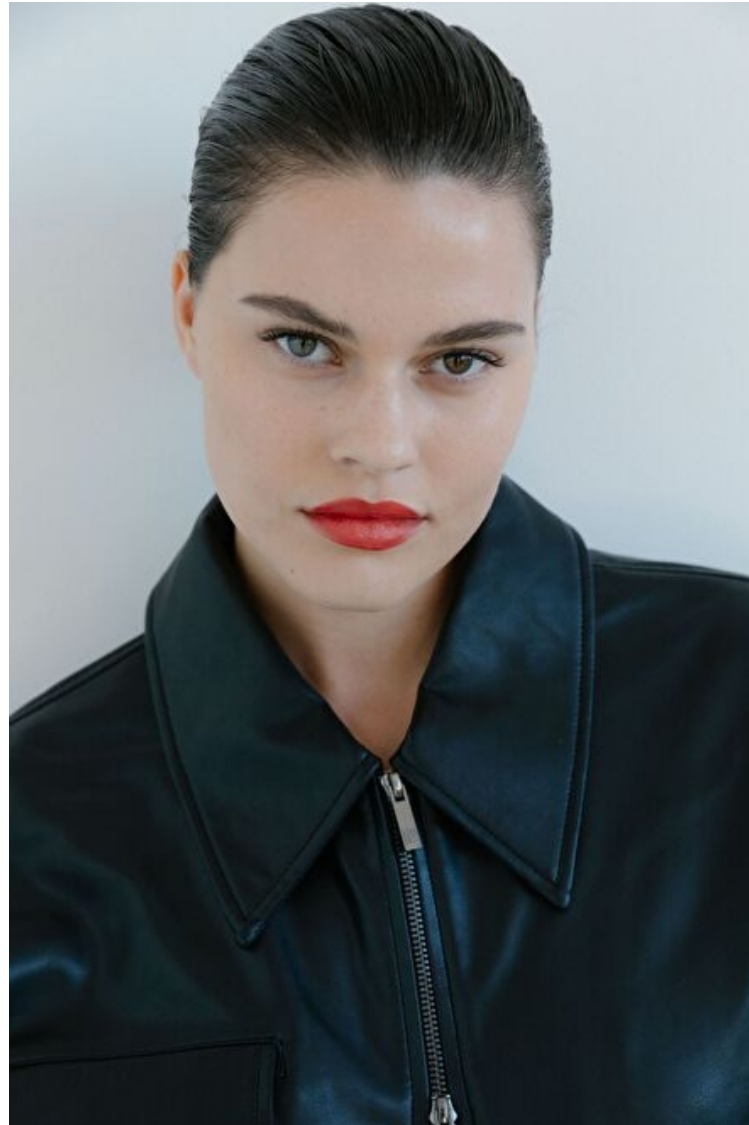

Jasmine O'Neill

Height 175cm / 5' 9.0"

Bust 95cm / 37.5"

Waist 74cm / 29"

Hips 110cm / 43.5"

Shoes EU/US/UK 40 / 9 / 7

Eyes Green brown

Hair Dark brown

Cup E