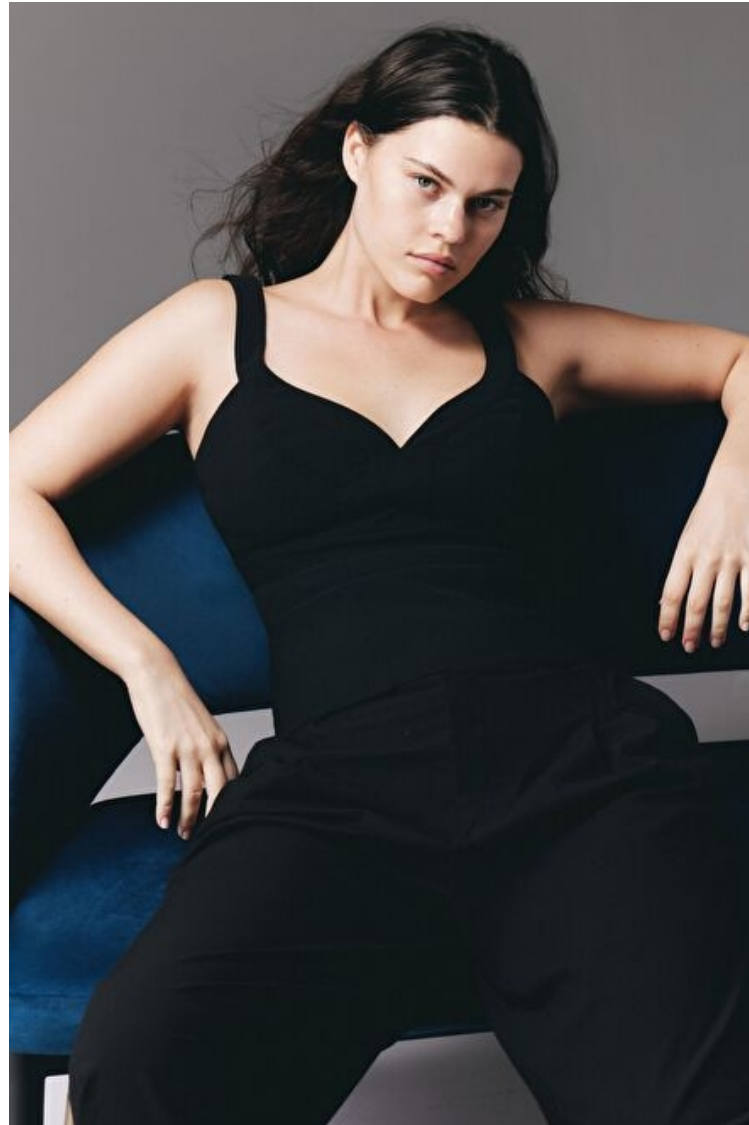

Jasmine O'Neill

Height 175cm / 5' 9.0"

Bust 95cm / 37.5"

Waist 74cm / 29"

Hips 110cm / 43.5"

Shoes EU/US/UK 40 / 9 / 7

Eyes Green brown

Hair Dark brown

Cup E