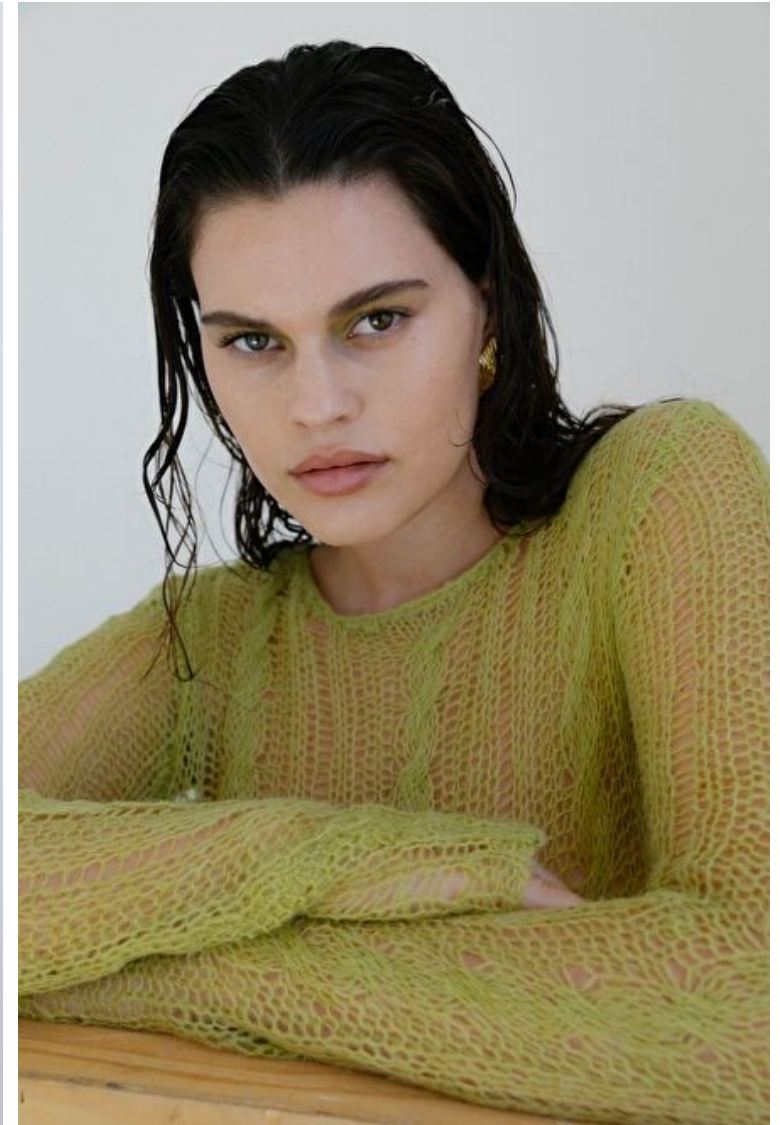

Jasmine O'Neill

Height 175cm / 5' 9.0"

Bust 95cm / 37.5"

Waist 74cm / 29"

Hips 110cm / 43.5"

Shoes EU/US/UK 40 / 9 / 7

Eyes Green brown

Hair Dark brown

Cup E