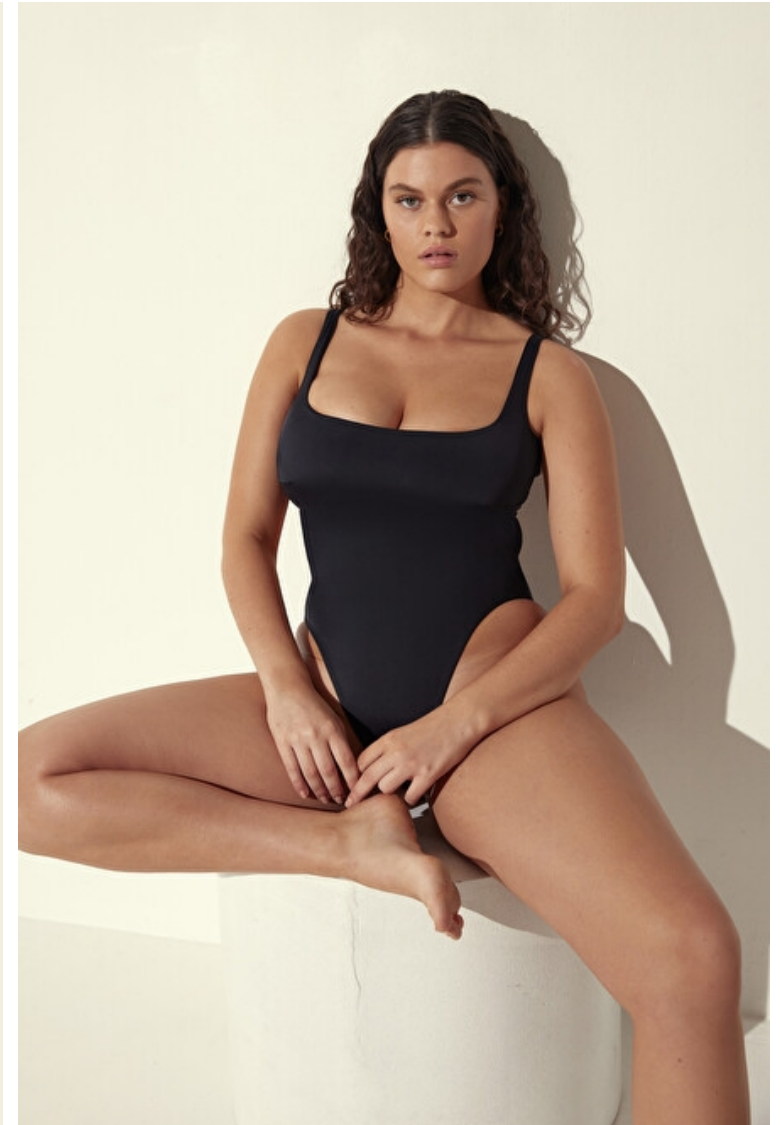

Jasmine O'Neill

Height 175cm / 5' 9.0"

Bust 95cm / 37.5"

Waist 74cm / 29"

Hips 110cm / 43.5"

Shoes EU/US/UK 40 / 9 / 7

Eyes Green brown

Hair Dark brown

Cup E