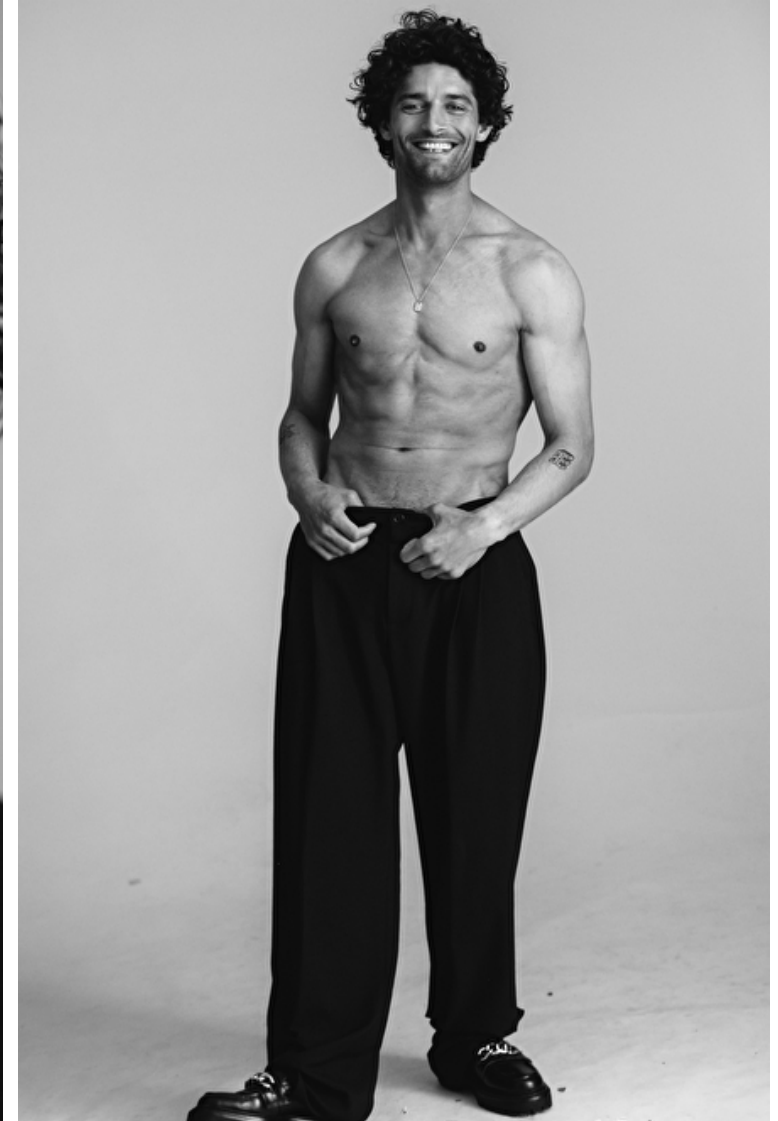

## Jason Malan

Height 182cm / 5' 11.5"

Chest 98cm / 38.5"

Waist 83cm / 32.5"

Hips 99cm / 39"

Shoes EU/US/UK 42 / 9.5 / 8

Eyes Blue

Hair Brown