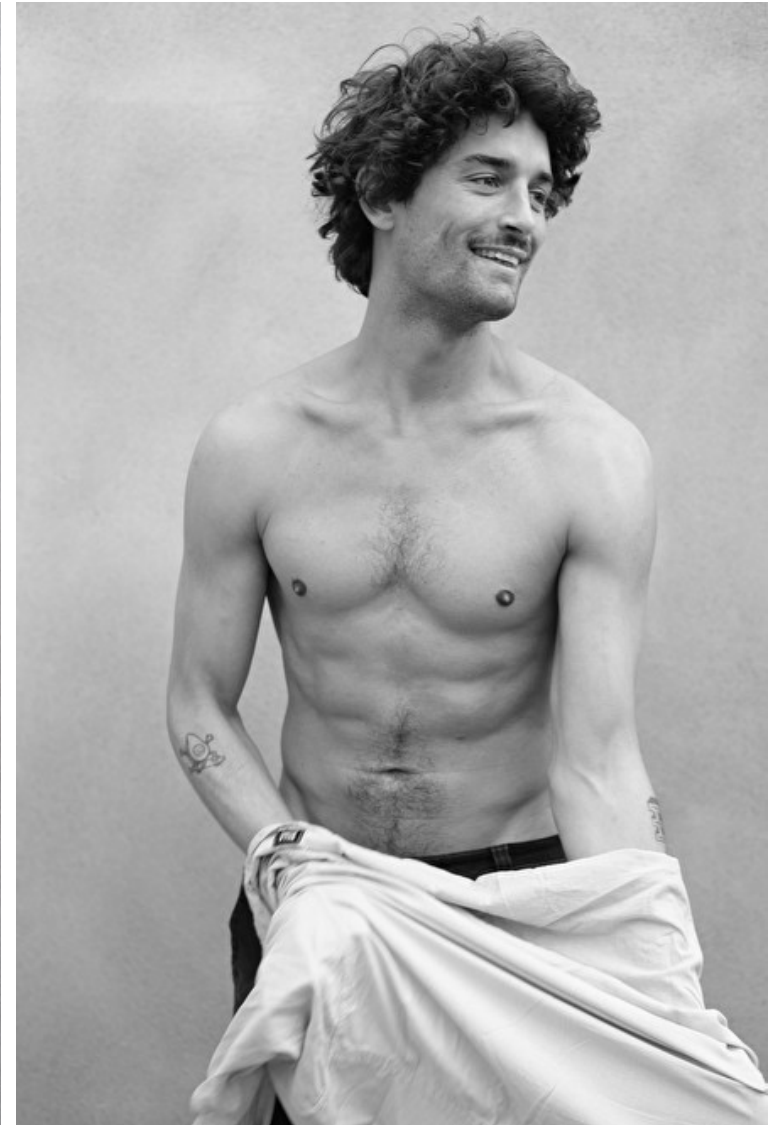

Jason Malan

Height 181cm / 5' 11.5"

Chest 102cm / 40"

Waist 84cm / 33"

Hips 100cm / 39.5"

Shoes EU/US/UK 42 / 9.5 / 8

Eyes Blue

Hair Brown