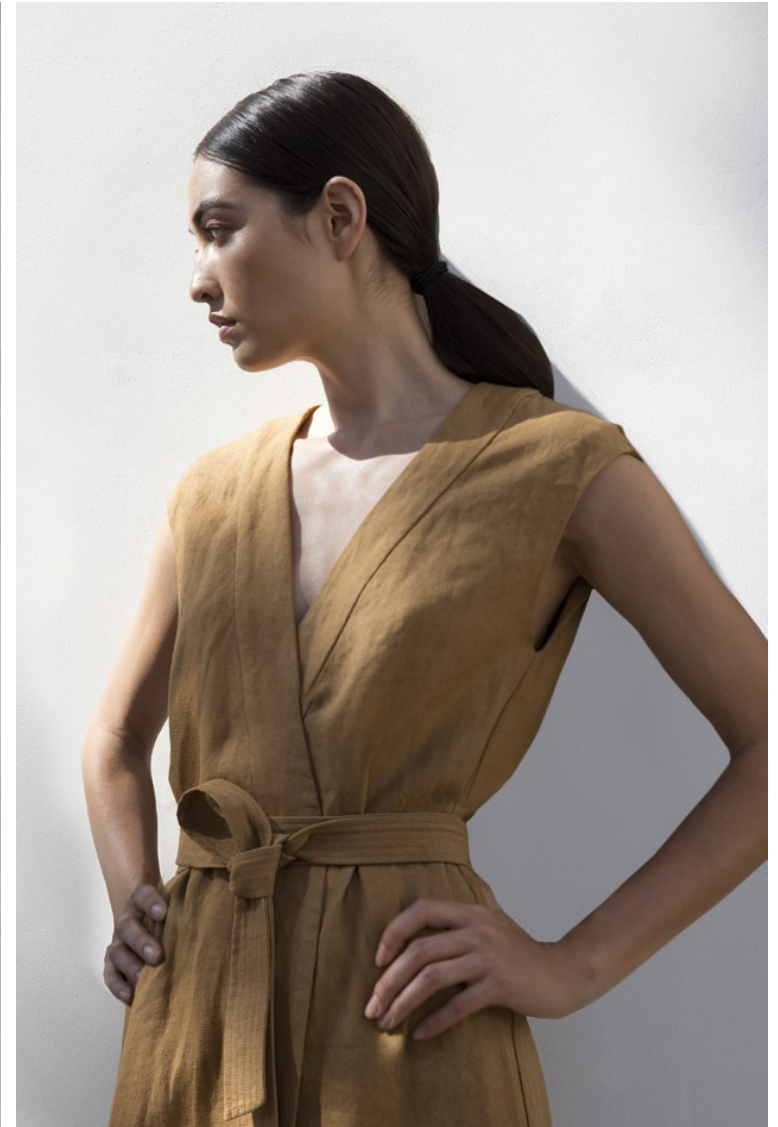

Modellink

Vasagatan 16, Goteborg, 41124, Goteborg, Sweden
Phone: 031-13 15 33 **Email:** info@modellink.se **Website:** <http://modellink.se/>

Jessica Mau

Height 180cm / 5' 11.0"

Size EU/US 34 / 4

Bust 86cm / 34"

Waist 61cm / 24"

Hips 90cm / 35.5"

Shoes EU/US/UK 40 / 9 / 7

Eyes Brown

Hair Dark brown

Cup B