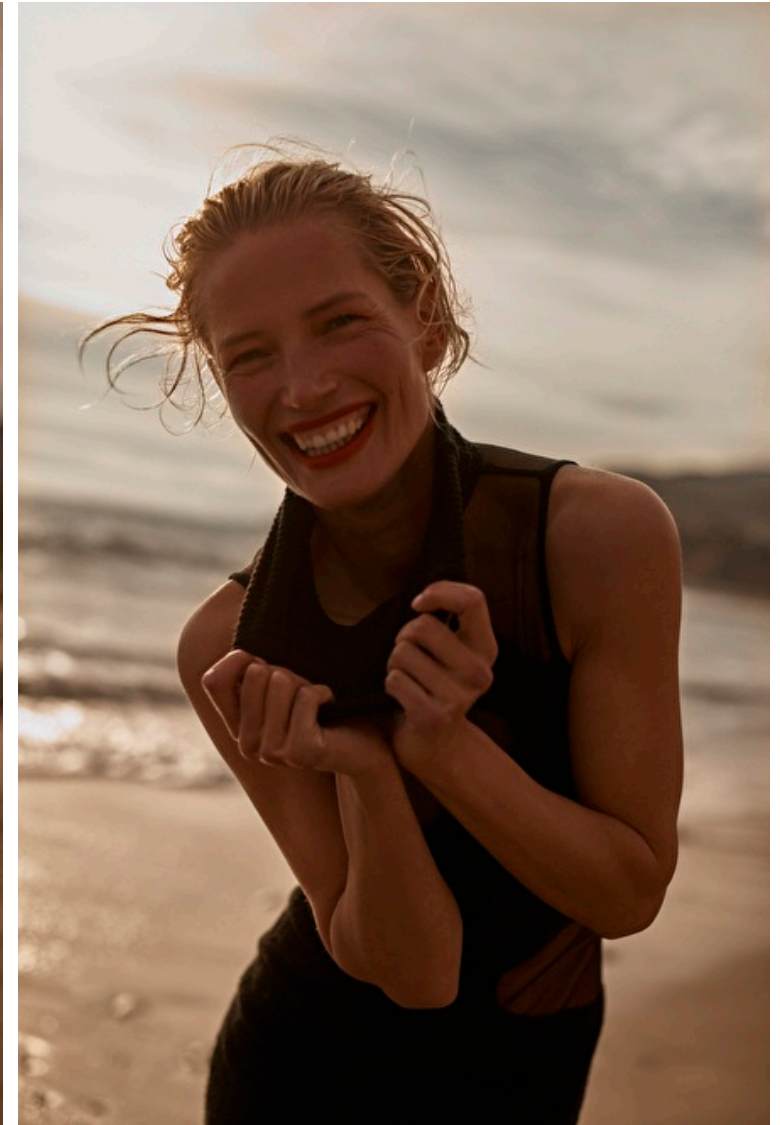

Bust 86cm / 34"

Waist 60cm / 23.5"

Hips 90cm / 35.5"

Shoes EU/US/UK 38 / 7.5 / 5

Eyes Blue

Hair Blond

Cup C

Modellink