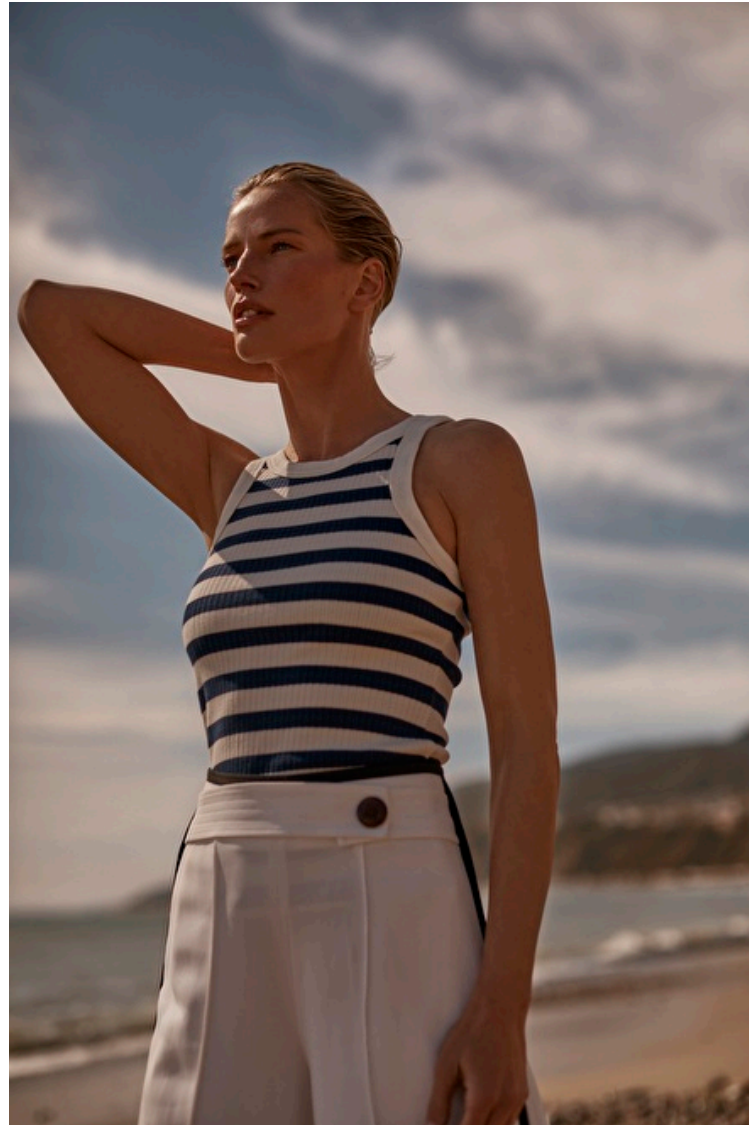

Waist 60cm / 23.5"

Hips 90cm / 35.5"

Shoes EU/US/UK 38 / 7.5 / 5

Eyes Blue

Hair Blond

Cup C

Modellink

Vasagatan 16, Goteborg, 41124, Goteborg, Sweden
Phone: 031-13 15 33 **Email:** info@modellink.se **Website:** <http://modellink.se/>