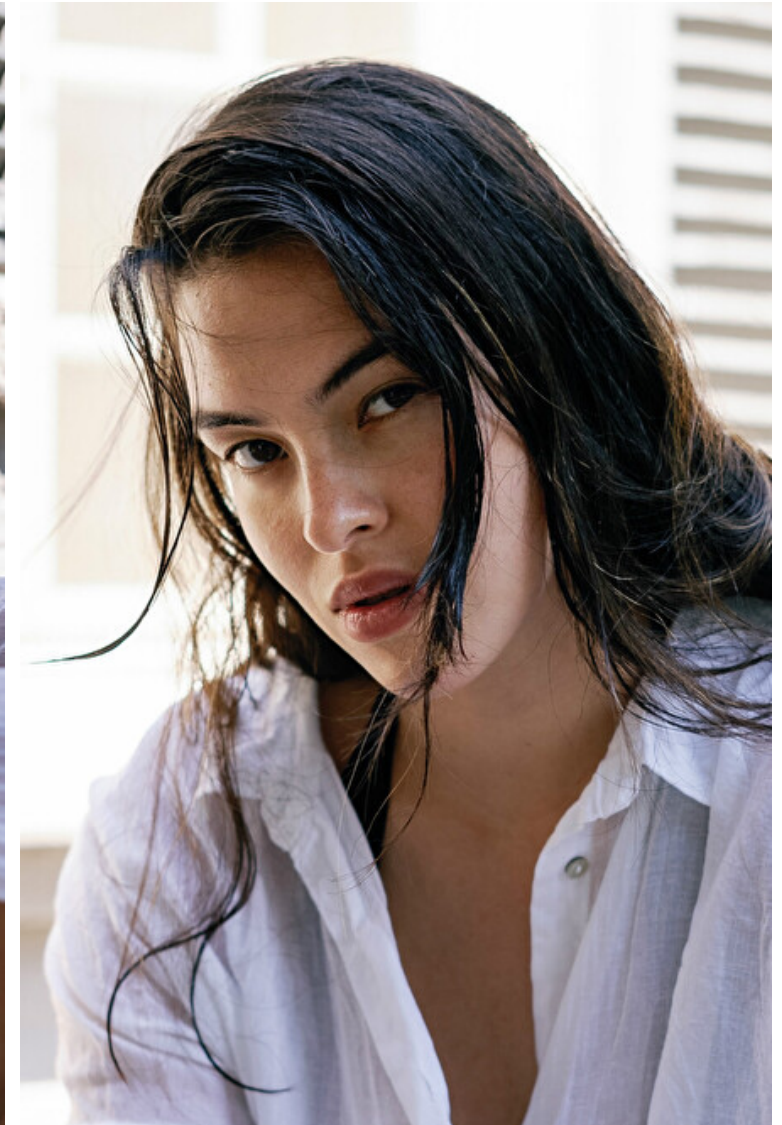

Modellink

Vasagatan 16, Goteborg, 41124, Goteborg, Sweden
Phone: 031-13 15 33 **Email:** info@modellink.se **Website:** <http://modellink.se/>

Jessy Willems

Height 178cm / 5' 10.0"

Size EU/US 42 / 12

Bust 85cm / 33.5"

Waist 75cm / 29.5"

Hips 109cm / 43"

Shoes EU/US/UK 40 / 9 / 7

Eyes Brown

Hair Brown

Cup B