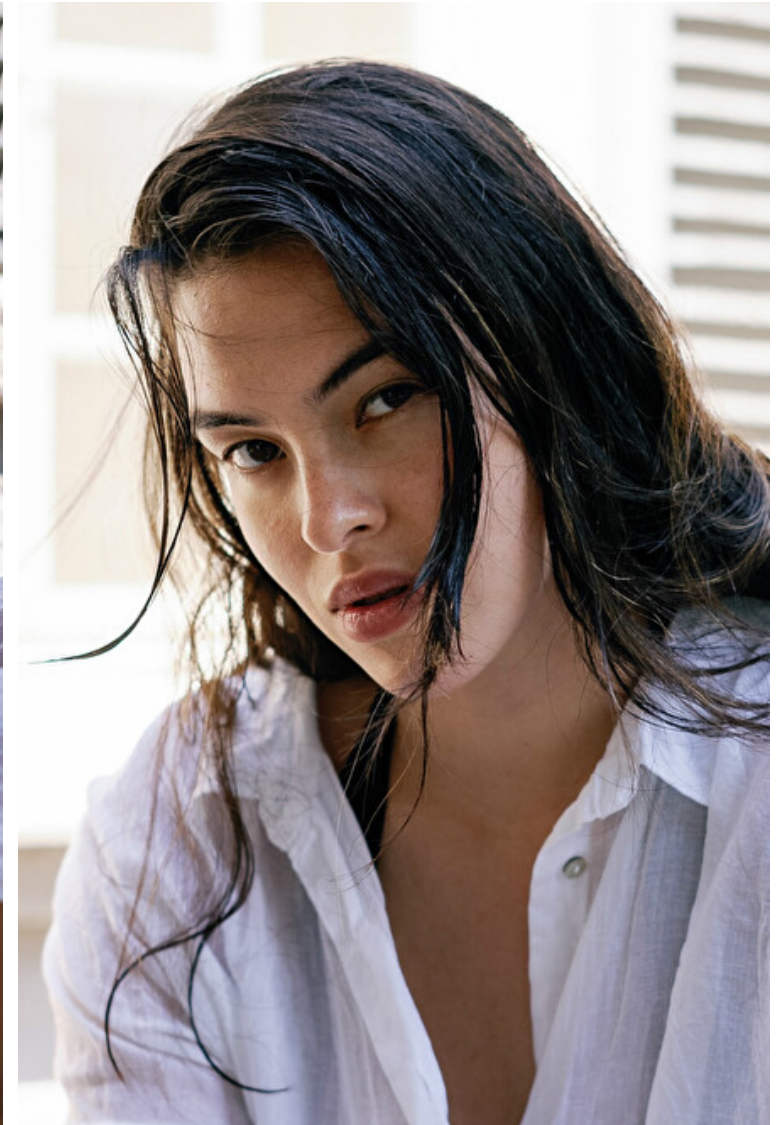

Waist 72cm / 28.5"

Hips 97cm / 38"

Shoes EU/US/UK 40 / 9 / 7

Eyes Brown

Hair Brown

Cup B

Modellink

Vasagatan 16, Goteborg, 41124, Goteborg, Sweden
Phone: 031-13 15 33 **Email:** info@modellink.se **Website:** http://modellink.se/