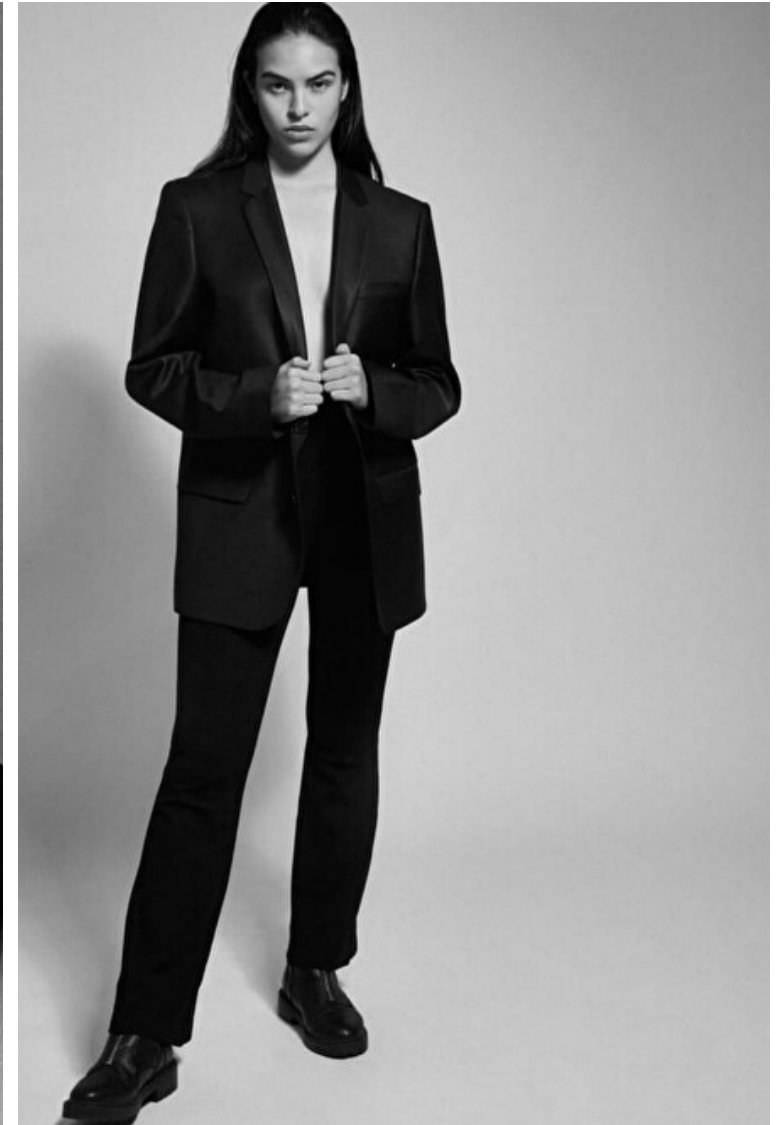

Bust 87cm / 34.5"

Waist 72cm / 28.5"

Hips 97cm / 38"

Shoes EU/US/UK 40 / 9 / 7

Eyes Brown

Hair Brown

Cup B

Modellink