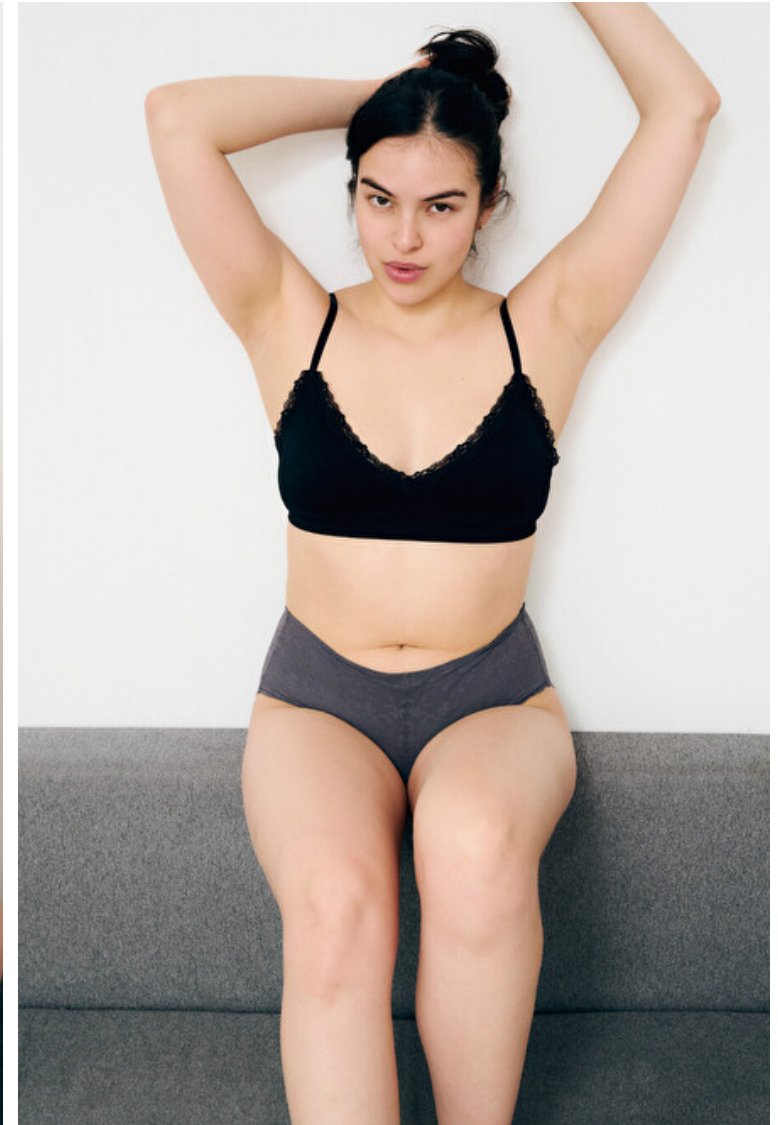

Modellink

Vasagatan 16, Goteborg, 41124, Goteborg, Sweden
Phone: 031-13 15 33 **Email:** info@modellink.se **Website:** <http://modellink.se/>

Jessy Willems

Height 178cm / 5' 10.0"

Size EU/US 42 / 12

Bust 85cm / 33.5"

Waist 75cm / 29.5"

Hips 109cm / 43"

Shoes EU/US/UK 40 / 9 / 7

Eyes Brown

Hair Brown

Cup B