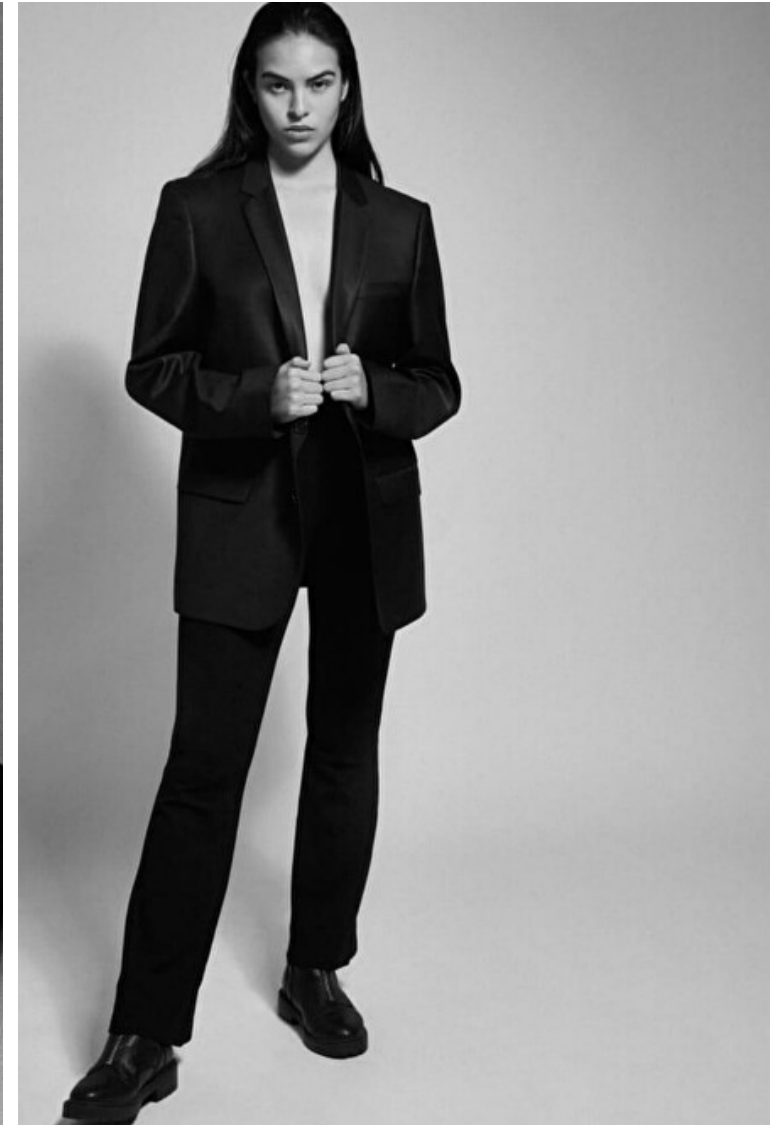

Modellink

Vasagatan 16, Goteborg, 41124, Goteborg, Sweden
Phone: 031-13 15 33 **Email:** info@modellink.se **Website:** http://modellink.se/

Jessy Willems

Height 178cm / 5' 10.0"

Size EU/US 42 / 12

Bust 85cm / 33.5"

Waist 75cm / 29.5"

Hips 109cm / 43"

Shoes EU/US/UK 40 / 9 / 7

Eyes Brown

Hair Brown

Cup B