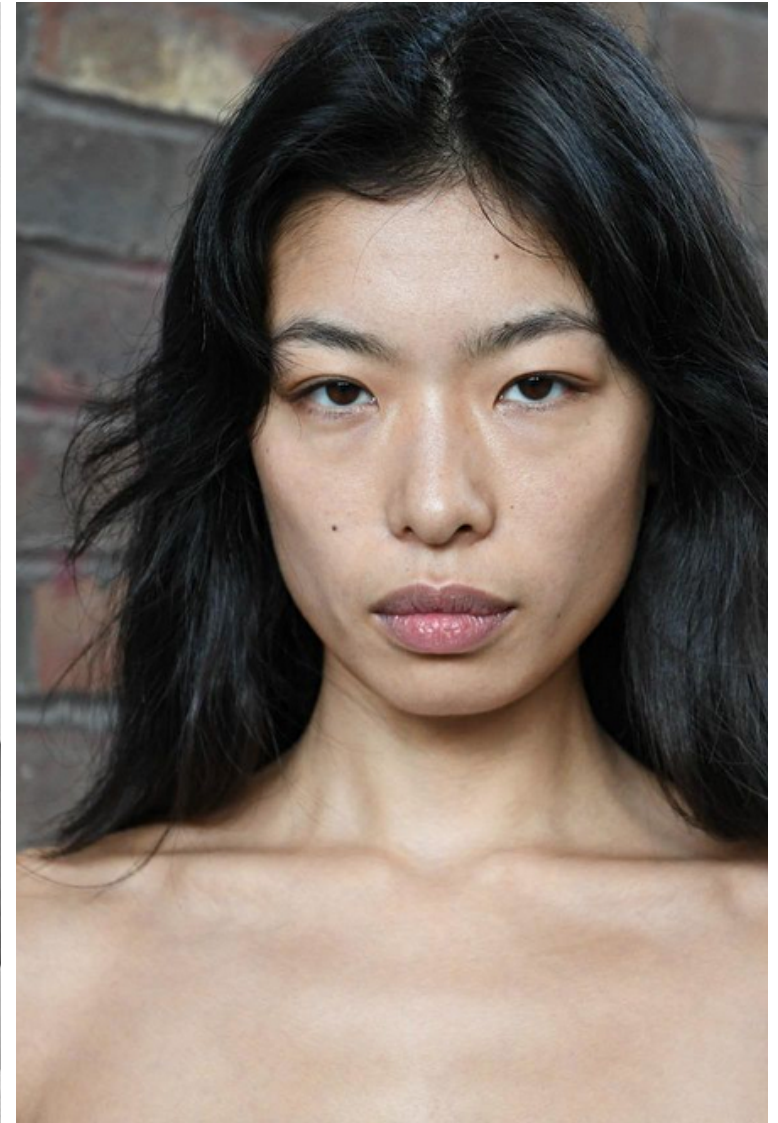

Modellink

Vasagatan 16, Goteborg, 41124, Goteborg, Sweden
Phone: 031-13 15 33 **Email:** info@modellink.se **Website:** http://modellink.se/

Jiahe Zhang

Height 171cm / 5' 7.5"

Bust 78cm / 30.5"

Waist 56cm / 22"

Hips 84cm / 33"

Shoes EU/US/UK 37 / 6.5 / 4

Eyes Brown

Hair Black

Cup A