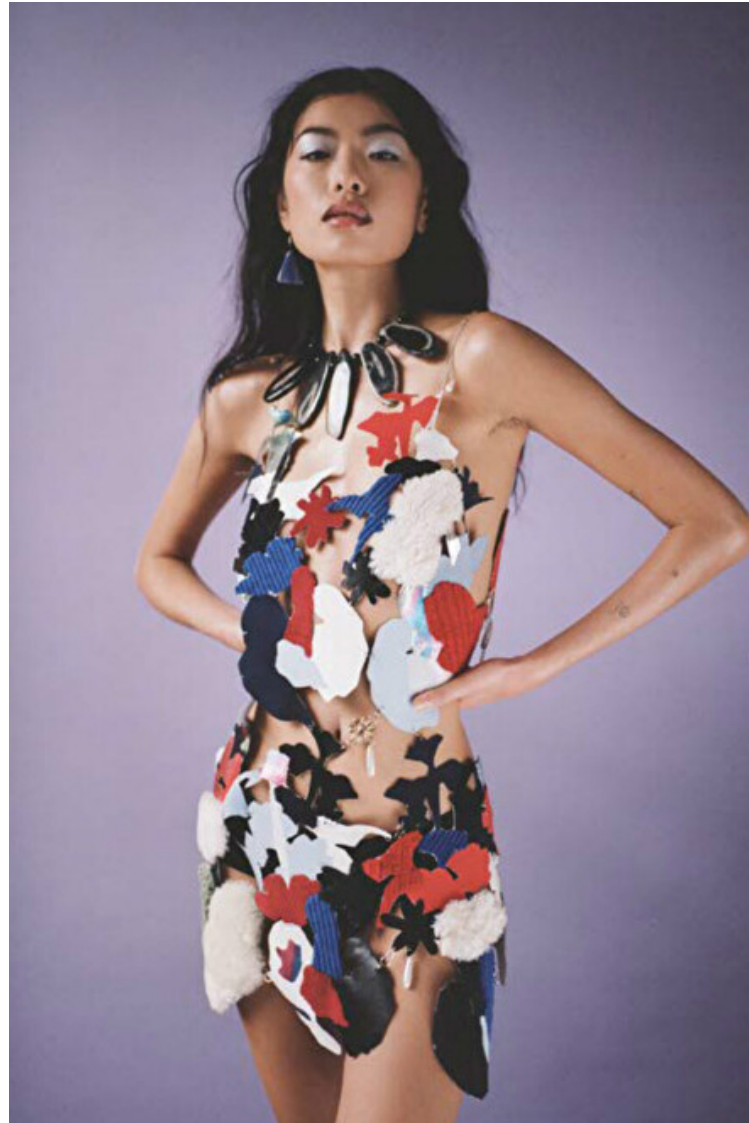

Modellink

Vasagatan 16, Goteborg, 41124, Goteborg, Sweden
Phone: 031-13 15 33 **Email:** info@modellink.se **Website:** http://modellink.se/

Jiahe Zhang

Height 171cm / 5' 7.5"

Bust 78cm / 30.5"

Waist 56cm / 22"

Hips 84cm / 33"

Shoes EU/US/UK 37 / 6.5 / 4

Eyes Brown

Hair Black

Cup A