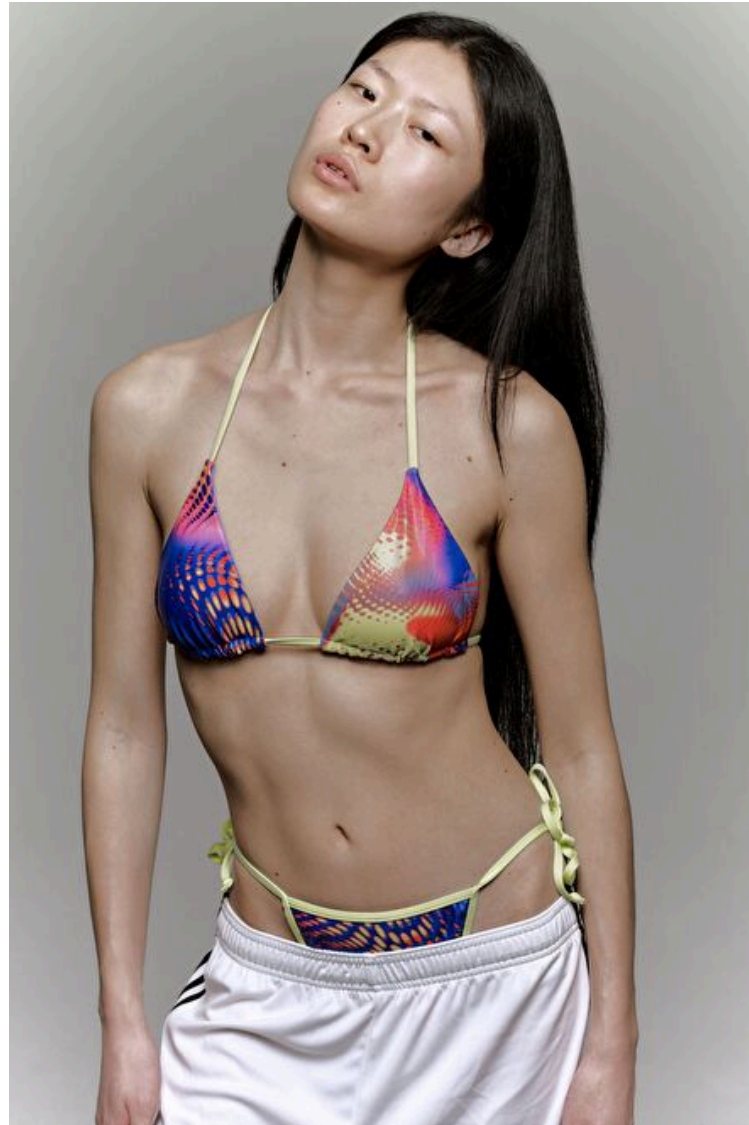

Modellink

Vasagatan 16, Goteborg, 41124, Goteborg, Sweden
Phone: 031-13 15 33 **Email:** info@modellink.se **Website:** http://modellink.se/

Jiaqi

Height 173cm / 5' 8.0"

Bust 85cm / 33.5"

Waist 60cm / 23.5"

Hips 88cm / 34.5"

Shoes EU/US/UK 38.5 / 7.5 / 5

Eyes Brown

Hair Black

Cup B