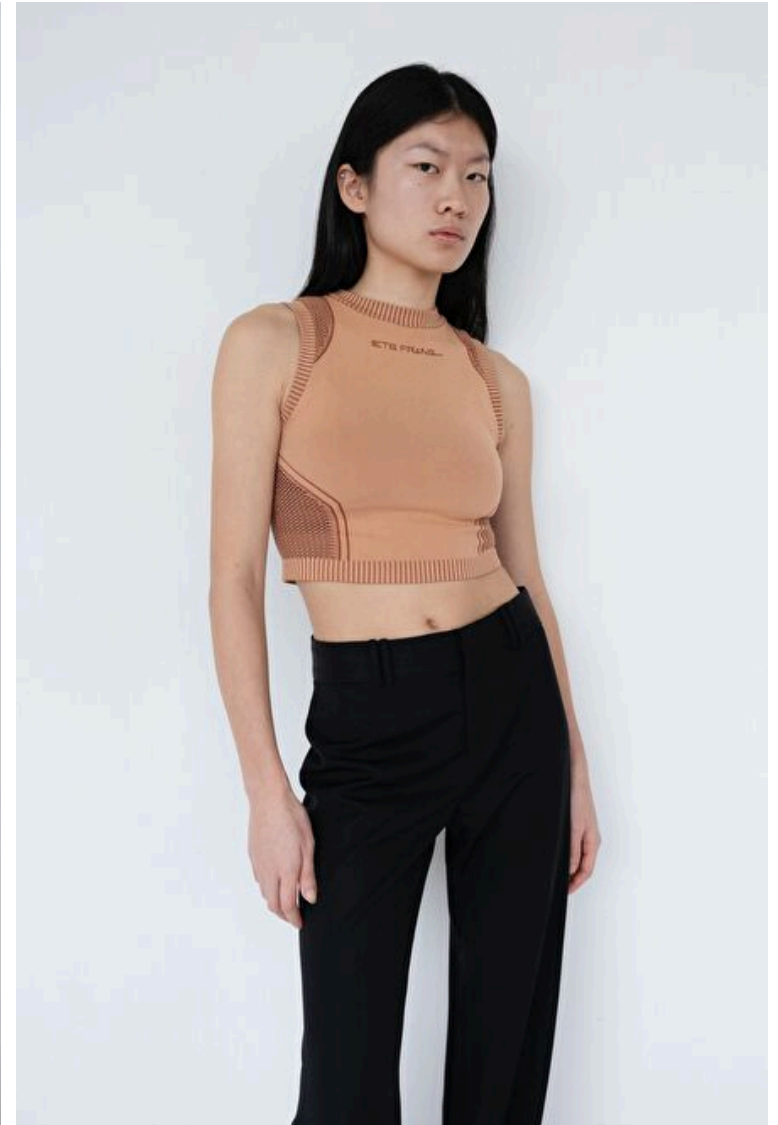

Modellink

Vasagatan 16, Goteborg, 41124, Goteborg, Sweden
Phone: 031-13 15 33 **Email:** info@modellink.se **Website:** <http://modellink.se/>

Jiaqi

Height 173cm / 5' 8.0"

Bust 85cm / 33.5"

Waist 60cm / 23.5"

Hips 88cm / 34.5"

Shoes EU/US/UK 38.5 / 7.5 / 5

Eyes Brown

Hair Black

Cup B