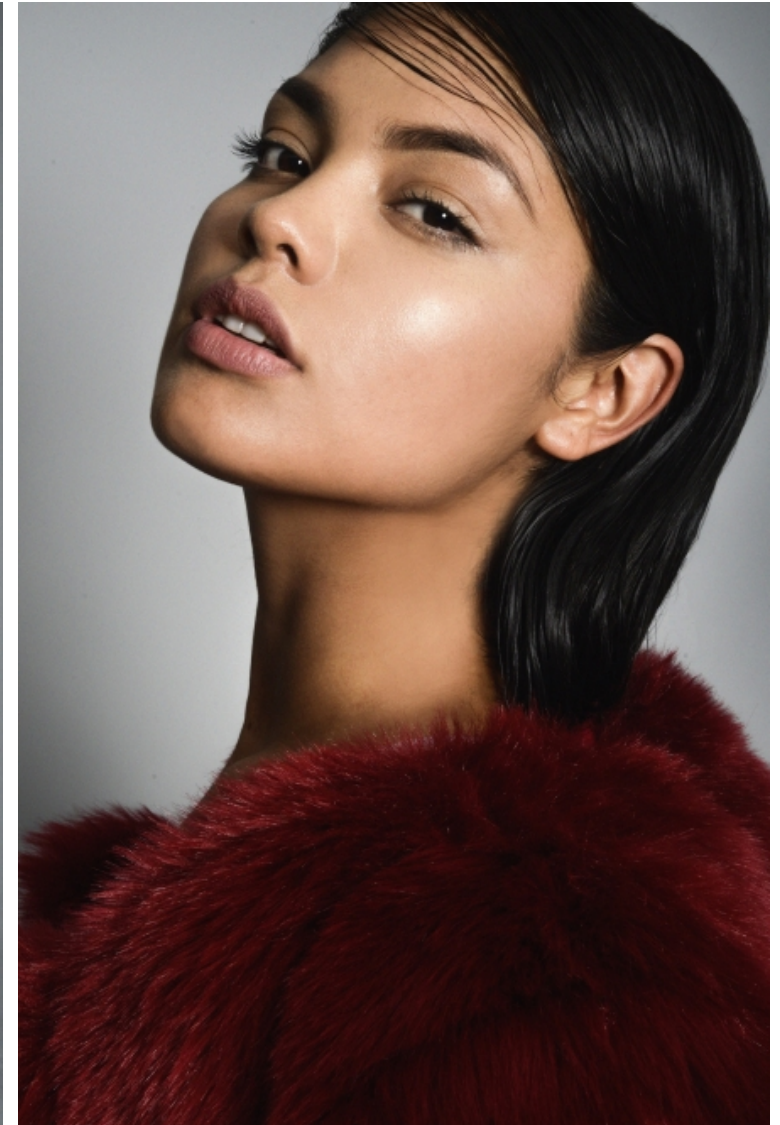

## Jocelyn Corona

Height 178cm / 5' 10.0"

Bust 102cm / 40"

Waist 81cm / 32"

Hips 118cm / 46.5"

Shoes EU/US/UK 41.5 / 10 / 8

Eyes Brown

Hair Brown