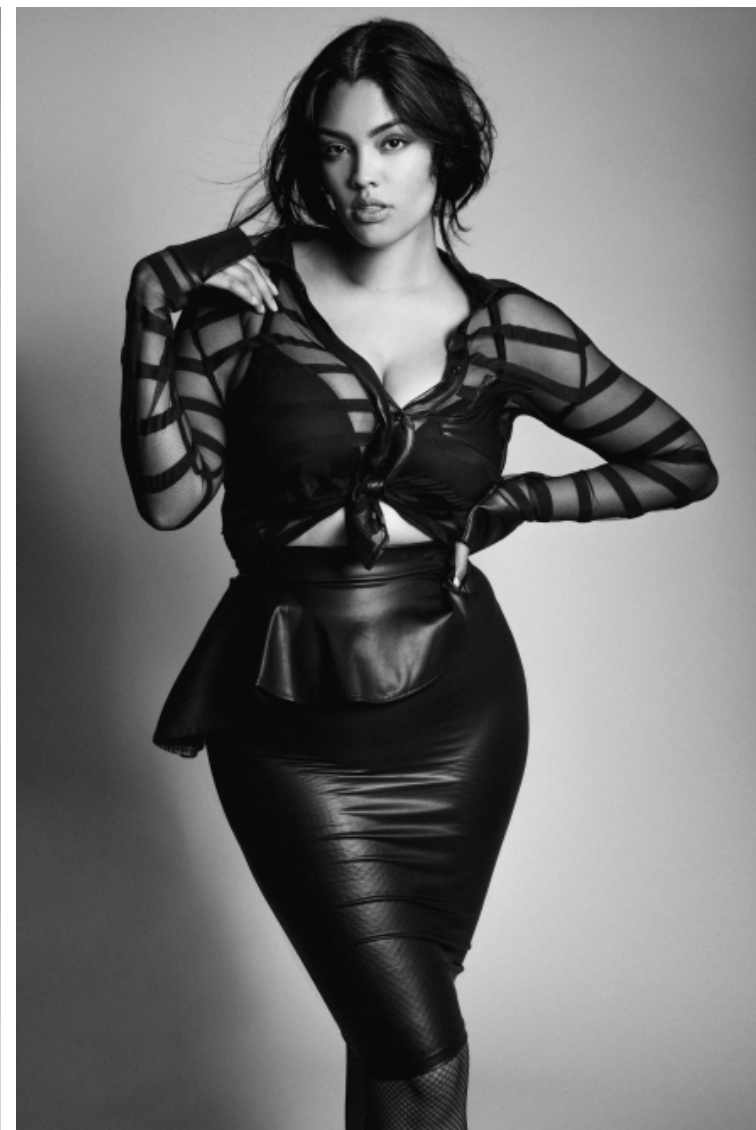

## Jocelyn Corona

Height 178cm / 5' 10.0"

Bust 102cm / 40"

Waist 81cm / 32"

Hips 118cm / 46.5"

Shoes EU/US/UK 41.5 / 10 / 8

Eyes Brown

Hair Brown