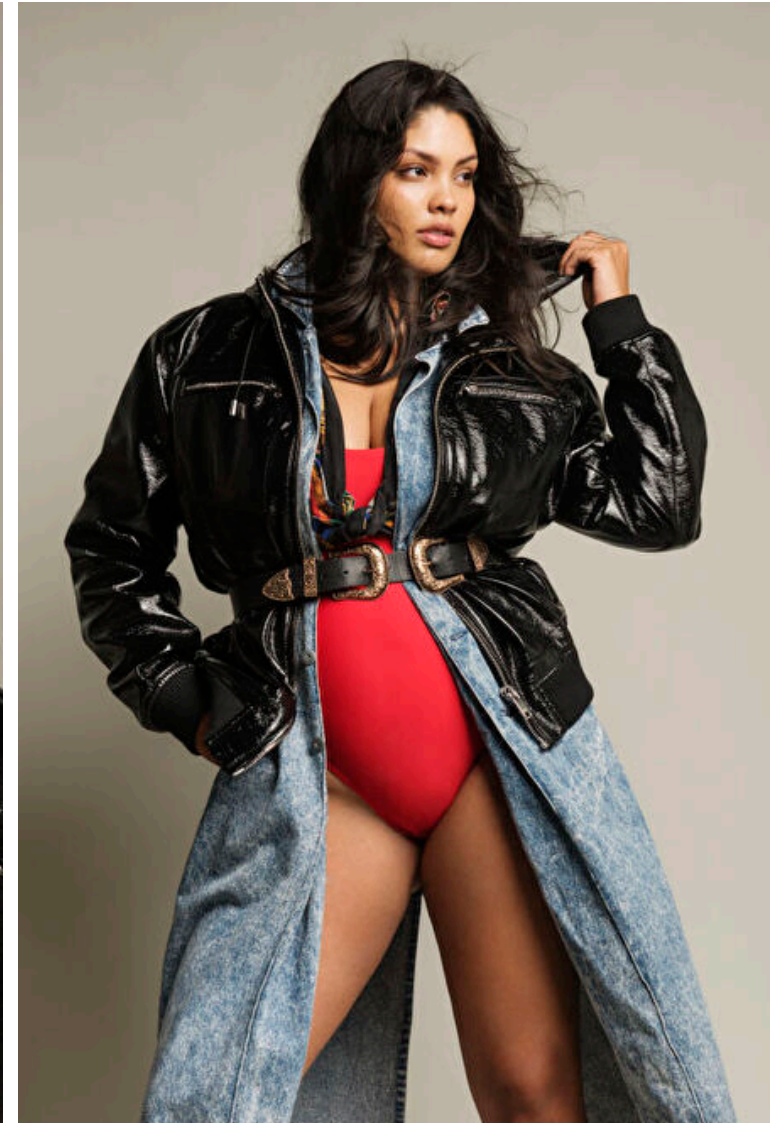

Modellink

Vasagatan 16, Goteborg, 41124, Goteborg, Sweden
Phone: 031-13 15 33 **Email:** info@modellink.se **Website:** http://modellink.se/

Jocelyn Corona

Height 178cm / 5' 10.0"

Bust 102cm / 40"

Waist 81cm / 32"

Hips 118cm / 46.5"

Shoes EU/US/UK 41.5 / 10 / 8

Eyes Brown

Hair Brown