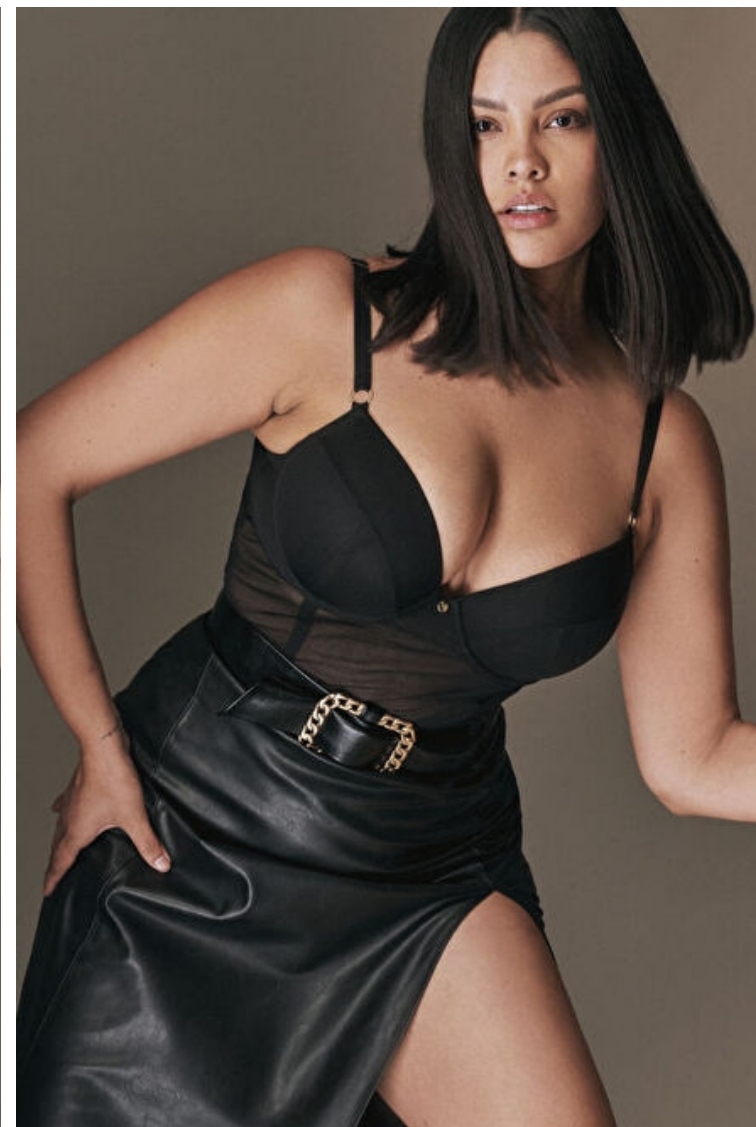

## Jocelyn Corona

Height 178cm / 5' 10.0"

Bust 102cm / 40"

Waist 81cm / 32"

Hips 118cm / 46.5"

Shoes EU/US/UK 41.5 / 10 / 8

Eyes Brown

Hair Brown