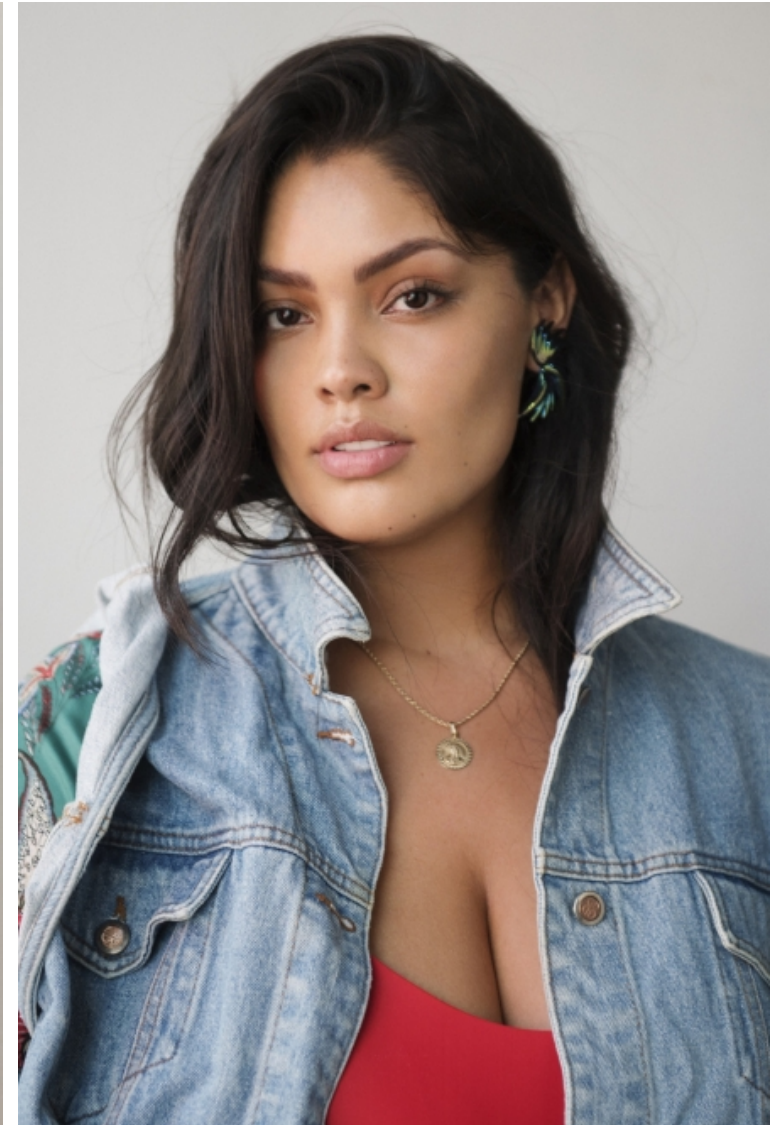

## Jocelyn Corona

Height 178cm / 5' 10.0"

Bust 102cm / 40"

Waist 81cm / 32"

Hips 118cm / 46.5"

Shoes EU/US/UK 41.5 / 10 / 8

Eyes Brown

Hair Brown