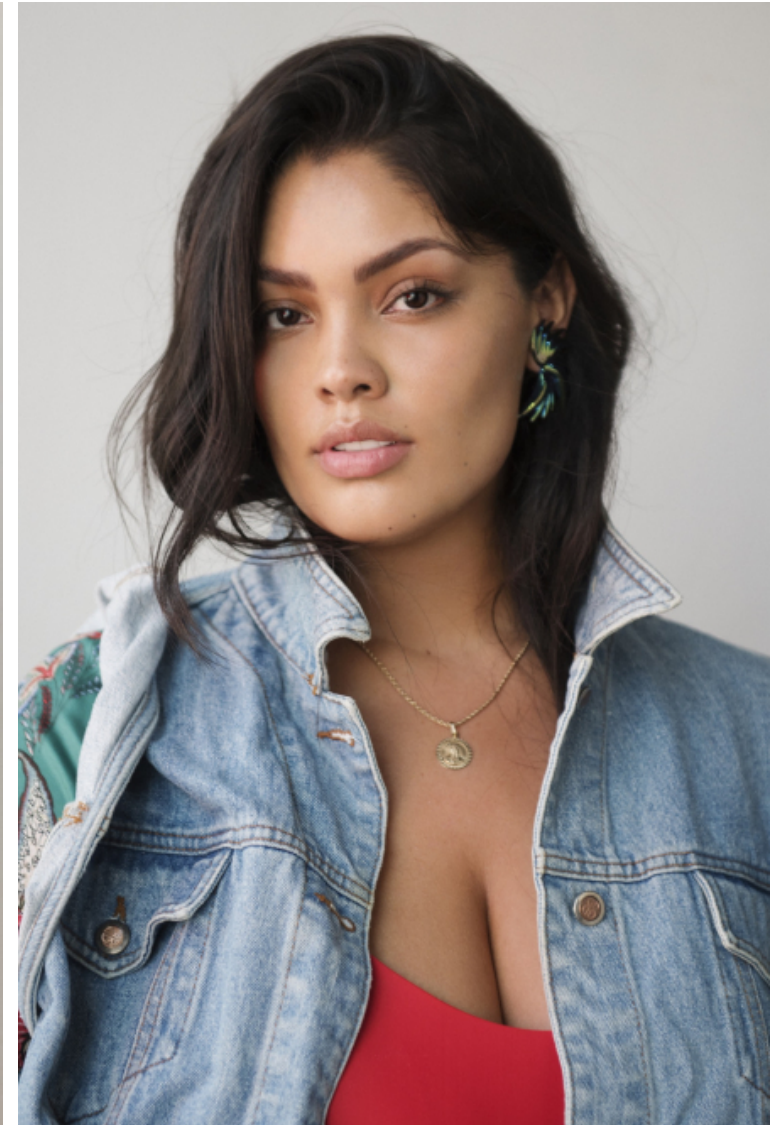

Jocelyn Corona

Height 178cm / 5' 10.0"

Bust 102cm / 40"

Waist 81cm / 32"

Hips 118cm / 46.5"

Shoes EU/US/UK 41.5 / 10 / 8

Eyes Brown

Hair Brown