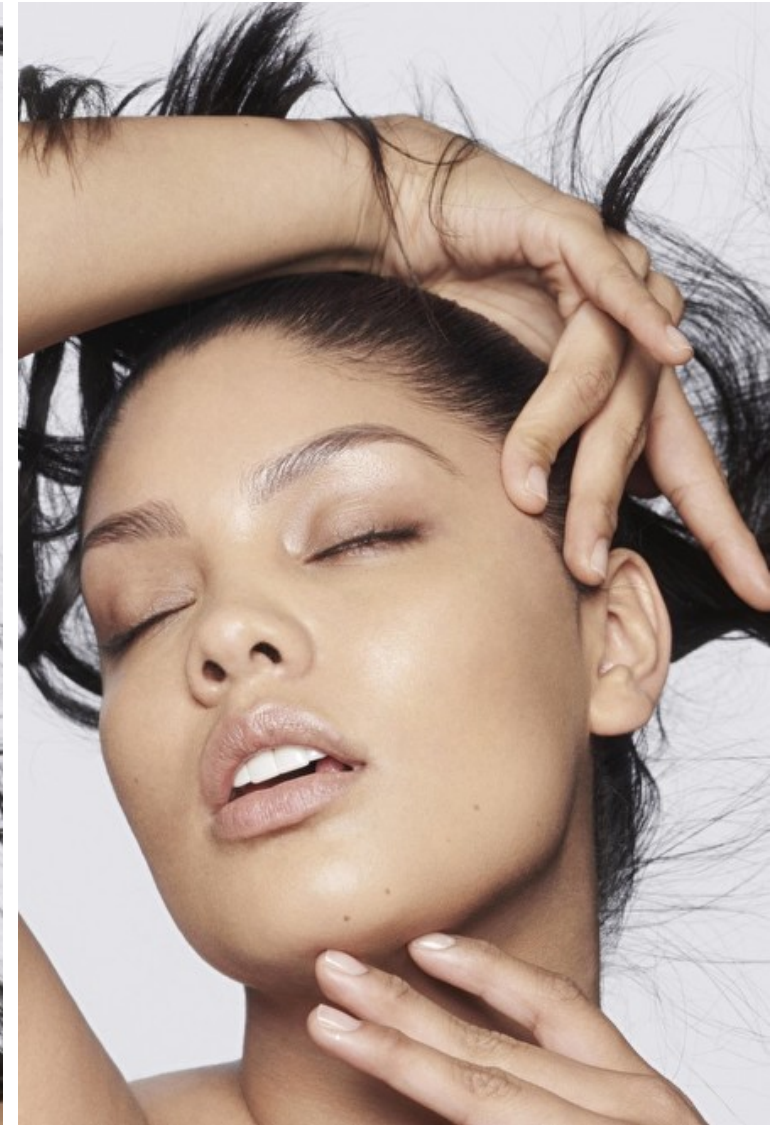

Modellink

Vasagatan 16, Goteborg, 41124, Goteborg, Sweden
Phone: 031-13 15 33 **Email:** info@modellink.se **Website:** http://modellink.se/

Jocelyn Corona

Height 178cm / 5' 10.0"

Bust 102cm / 40"

Waist 81cm / 32"

Hips 118cm / 46.5"

Shoes EU/US/UK 41.5 / 10 / 8

Eyes Brown

Hair Brown