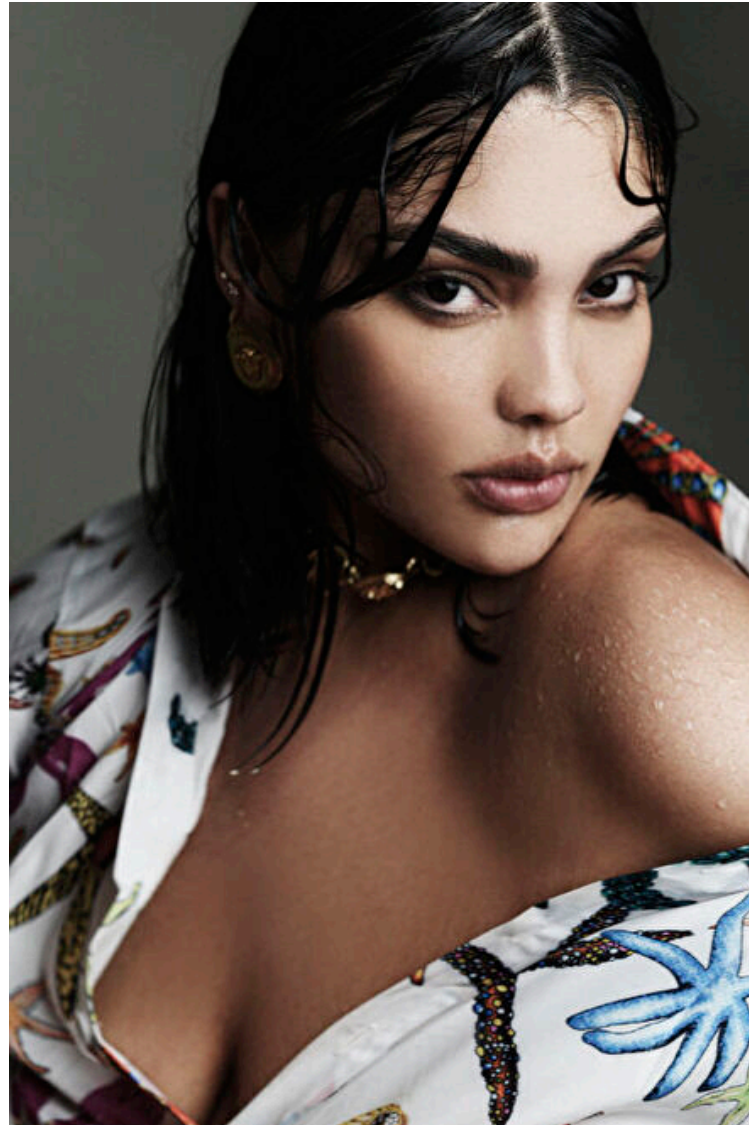

Jocelyn Corona

Height 178cm / 5' 10.0"

Bust 102cm / 40"

Waist 81cm / 32"

Hips 118cm / 46.5"

Shoes EU/US/UK 41.5 / 10 / 8

Eyes Brown

Hair Brown