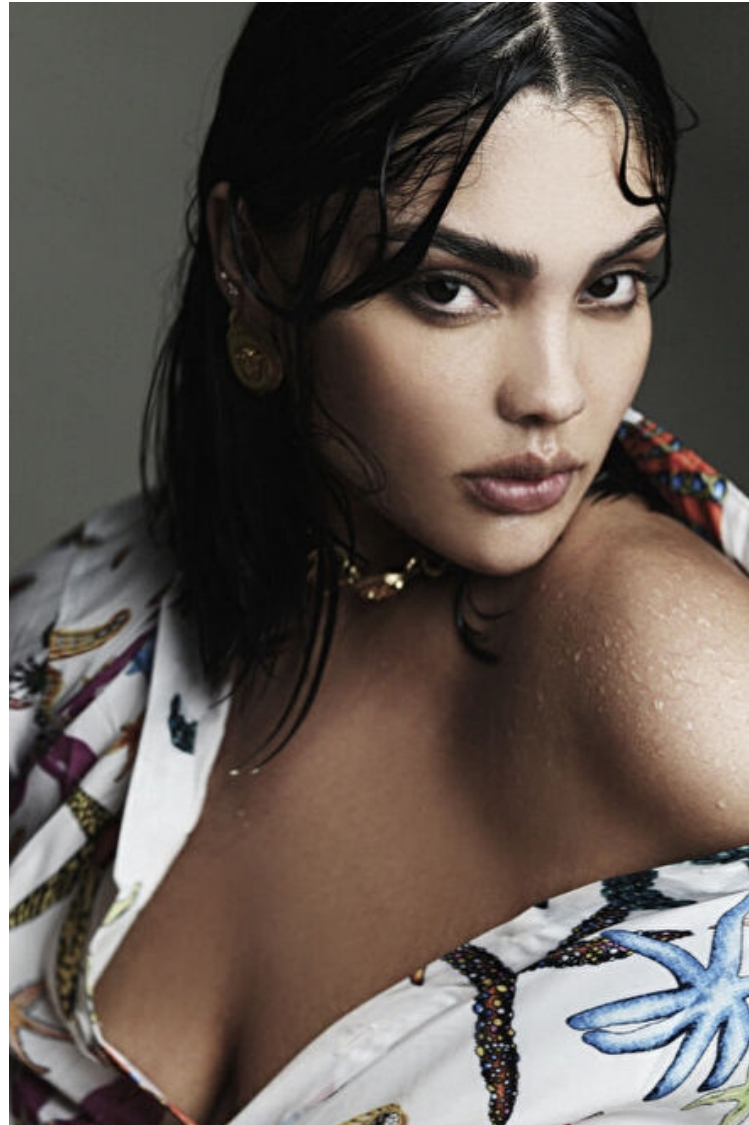

## Jocelyn Corona

Height 178cm / 5' 10.0"

Bust 102cm / 40"

Waist 81cm / 32"

Hips 118cm / 46.5"

Shoes EU/US/UK 41.5 / 10 / 8

Eyes Brown

Hair Brown