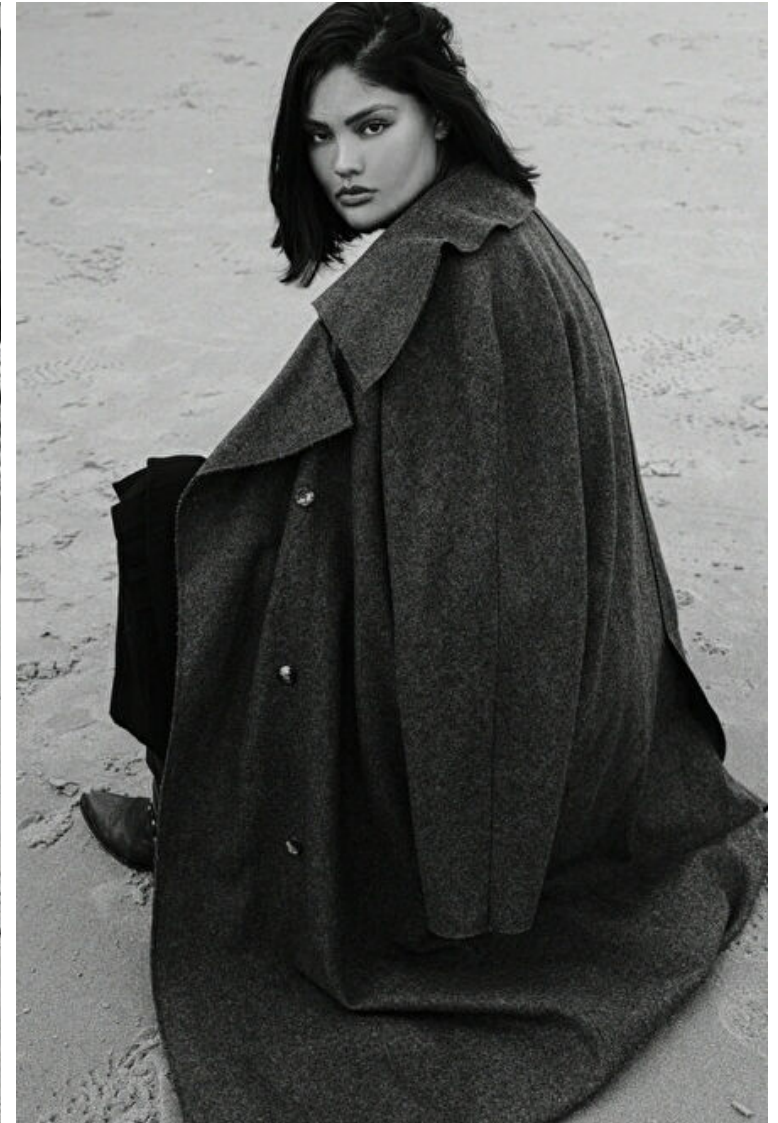

Jocelyn Corona

Height 178cm / 5' 10.0"

Bust 102cm / 40"

Waist 81cm / 32"

Hips 118cm / 46.5"

Shoes EU/US/UK 41.5 / 10 / 8

Eyes Brown

Hair Brown