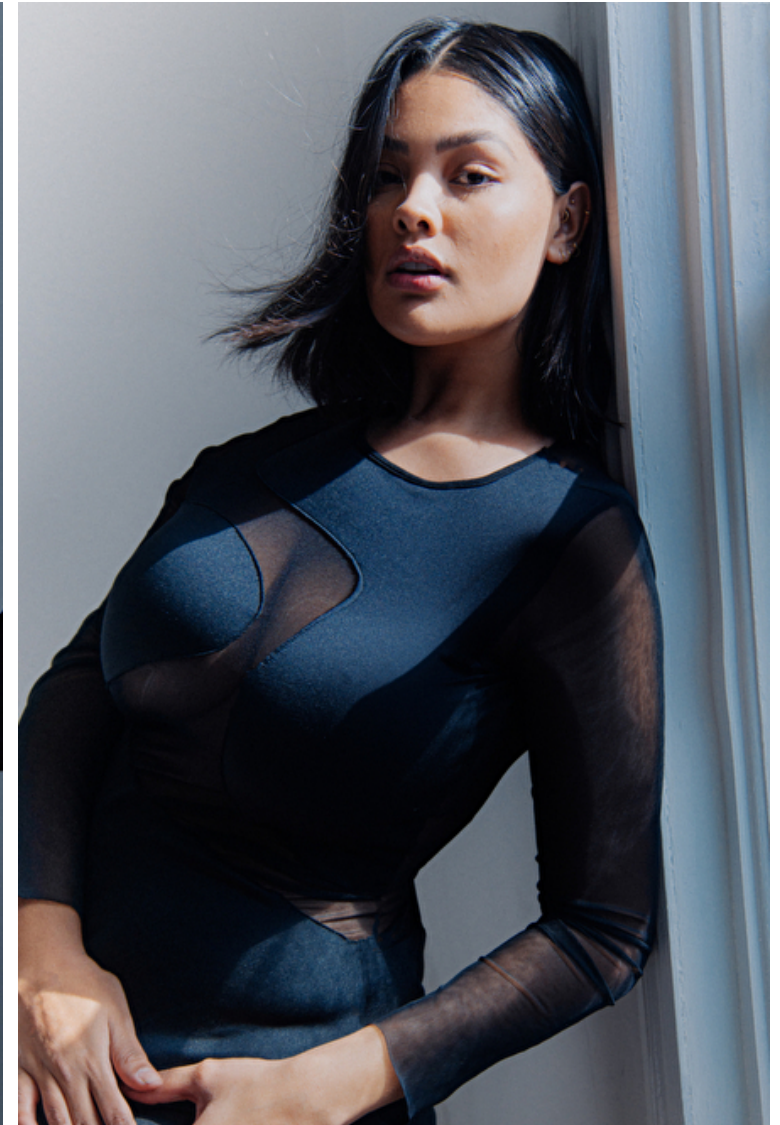

Jocelyn Corona

Height 178cm / 5' 10.0"

Bust 102cm / 40"

Waist 81cm / 32"

Hips 118cm / 46.5"

Shoes EU/US/UK 41.5 / 10 / 8

Eyes Brown

Hair Brown