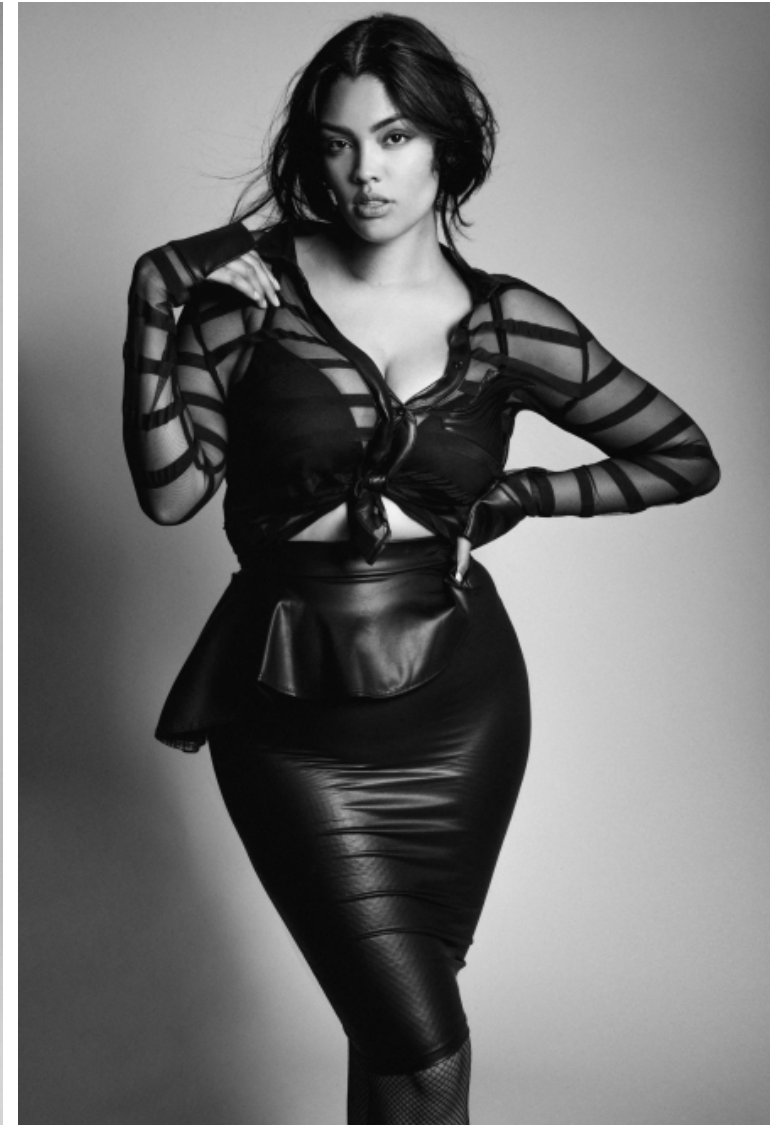

Jocelyn Corona

Height 178cm / 5' 10.0"

Bust 102cm / 40"

Waist 81cm / 32"

Hips 118cm / 46.5"

Shoes EU/US/UK 41.5 / 10 / 8

Eyes Brown

Hair Brown