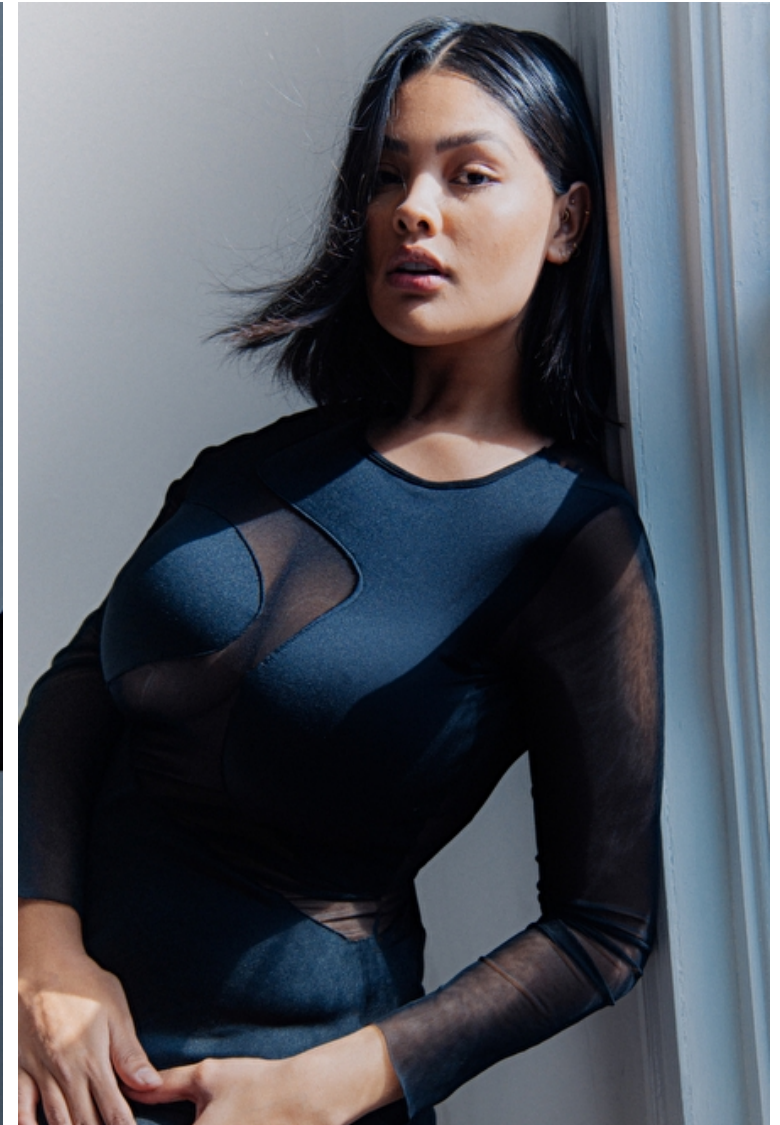

## Jocelyn Corona

Height 178cm / 5' 10.0"

Bust 102cm / 40"

Waist 81cm / 32"

Hips 118cm / 46.5"

Shoes EU/US/UK 41.5 / 10 / 8

Eyes Brown

Hair Brown