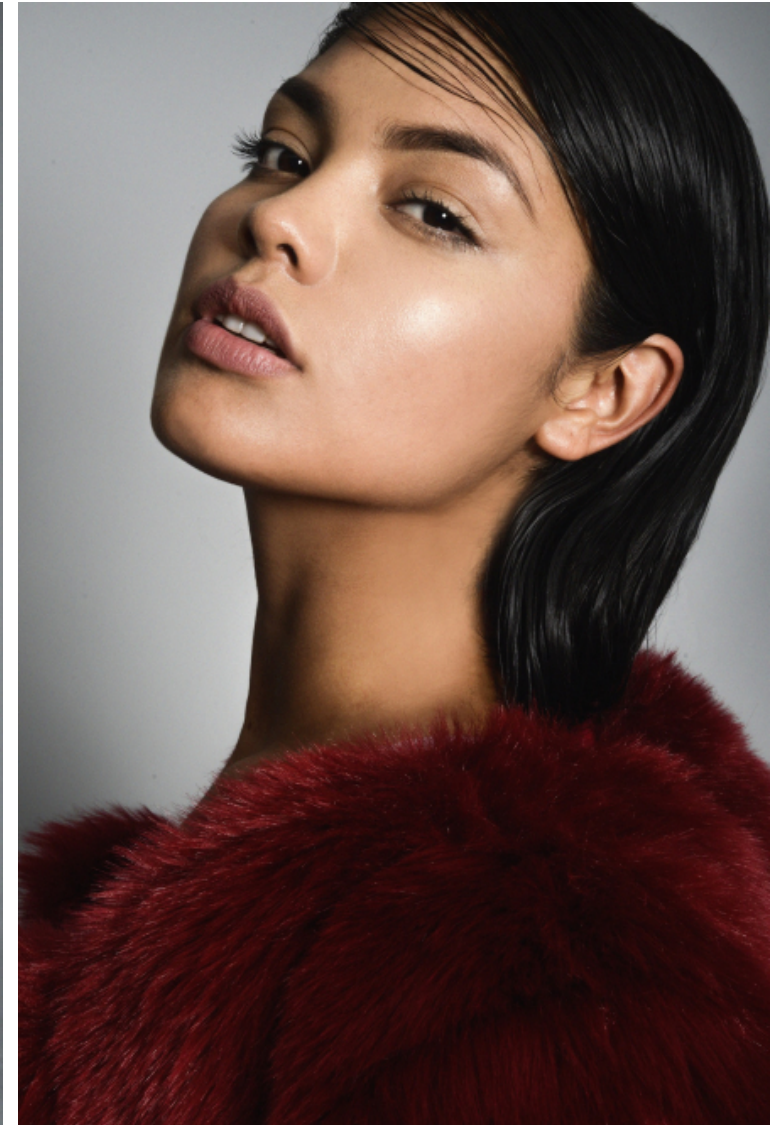

Modellink

Vasagatan 16, Goteborg, 41124, Goteborg, Sweden
Phone: 031-13 15 33 **Email:** info@modellink.se **Website:** <http://modellink.se/>

Jocelyn Corona

Height 178cm / 5' 10.0"

Bust 102cm / 40"

Waist 81cm / 32"

Hips 118cm / 46.5"

Shoes EU/US/UK 41.5 / 10 / 8

Eyes Brown

Hair Brown