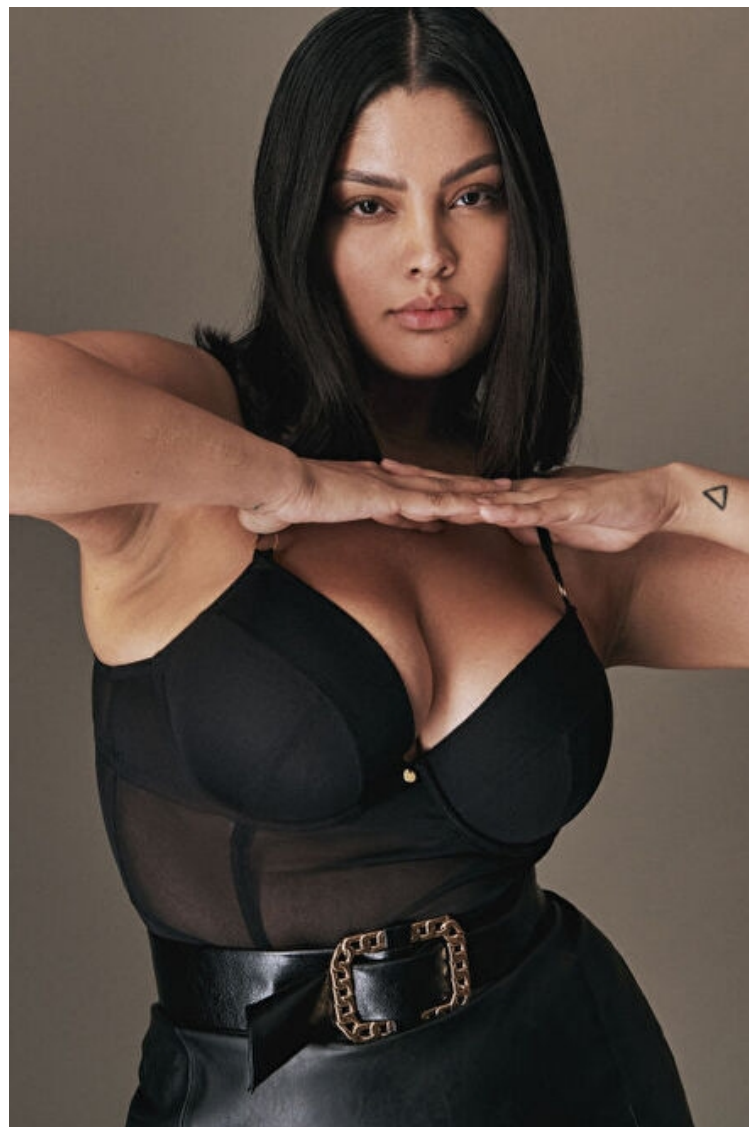

## Jocelyn Corona

Height 178cm / 5' 10.0"

Bust 102cm / 40"

Waist 81cm / 32"

Hips 118cm / 46.5"

Shoes EU/US/UK 41.5 / 10 / 8

Eyes Brown

Hair Brown