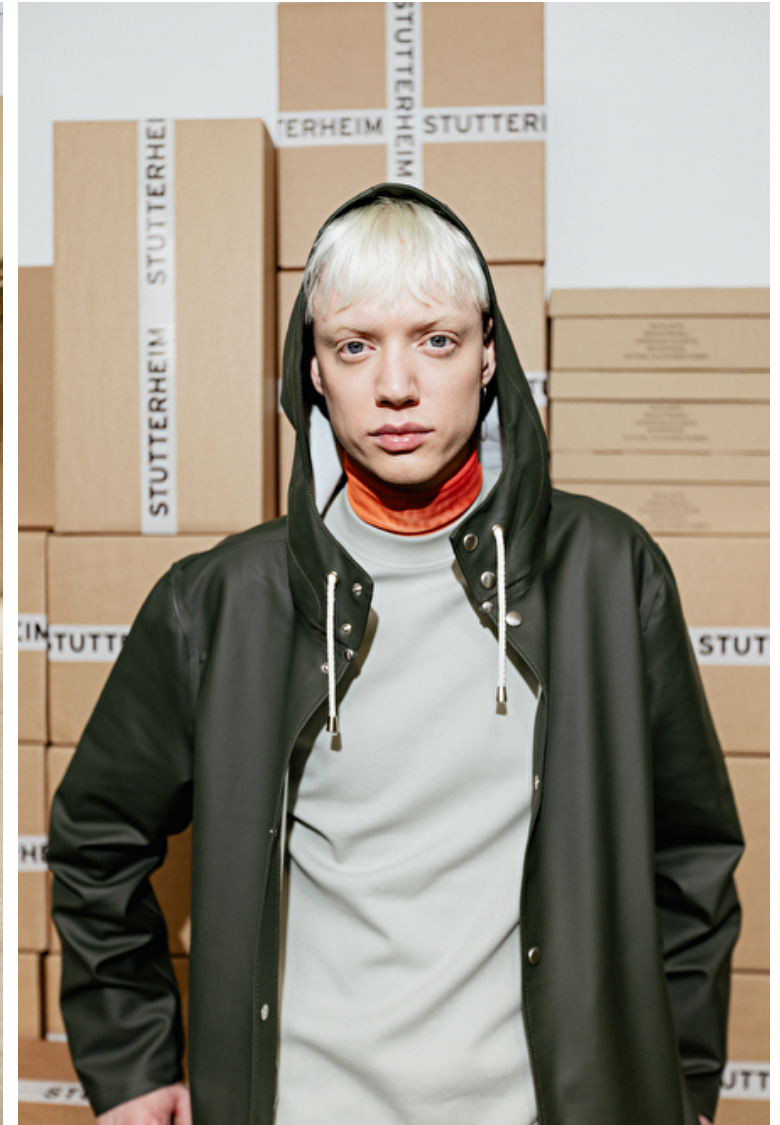

Chest 89cm / 35"

Waist 72cm / 28.5"

Hips 96cm / 38"

Shoes EU/US/UK 42 / 9.5 / 8

Eyes Blue

Hair Blond

Location Stockholm

Modellink