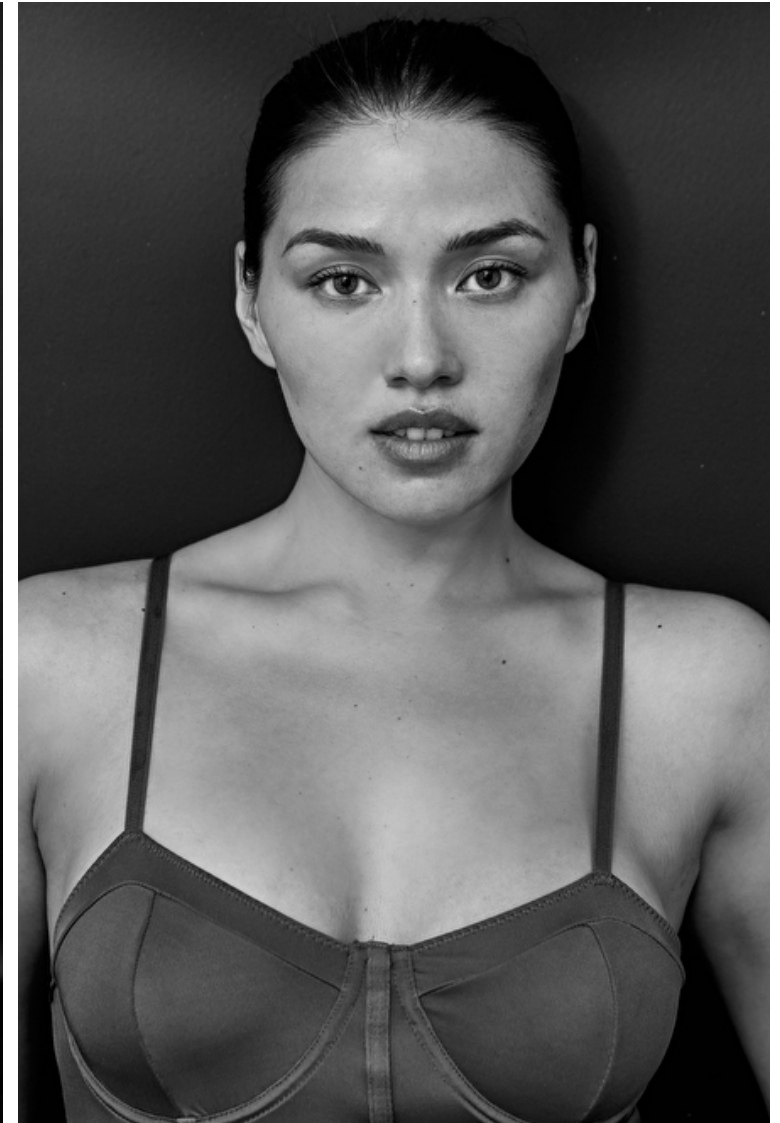

Johanna Lundqvist

Height 173cm / 5' 8.0"

Bust 101cm / 40"

Waist 86cm / 34"

Hips 111cm / 43.5"

Shoes EU/US/UK 39 / 8 / 6

Eyes Green brown

Cup D