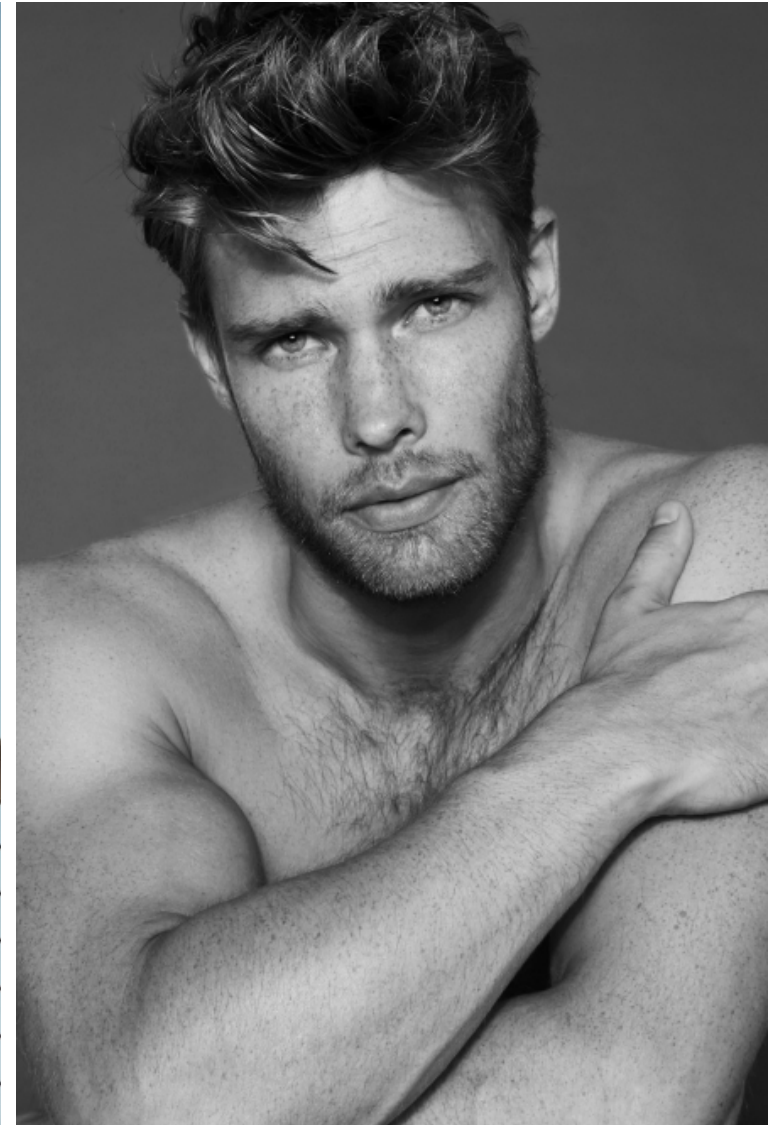

Hair Strawberry blonde

Location Stockholm

Jonathan Gyllstad

Height 184cm / 6' 0.5"

Size EU/US 48 / 18

Chest 95cm / 37.5"

Waist 80cm / 31.5"

Hips 94cm / 37"

Shoes EU/US/UK 42 / 9.5 / 8

Eyes Blue

Hair Strawberry blonde

Location Stockholm

Jonathan Gyllstad

Height 184cm / 6' 0.5"

Size EU/US 48 / 18

Chest 95cm / 37.5"

Waist 80cm / 31.5"

Hips 94cm / 37"

Shoes EU/US/UK 42 / 9.5 / 8

Eyes Blue

Hair Strawberry blonde

Location Stockholm

Jonathan Gyllstad

Height 184cm / 6' 0.5"

Size EU/US 48 / 18

Chest 95cm / 37.5"

Waist 80cm / 31.5"

Hips 94cm / 37"

Shoes EU/US/UK 42 / 9.5 / 8

Eyes Blue

Hair Strawberry blonde

Location Stockholm