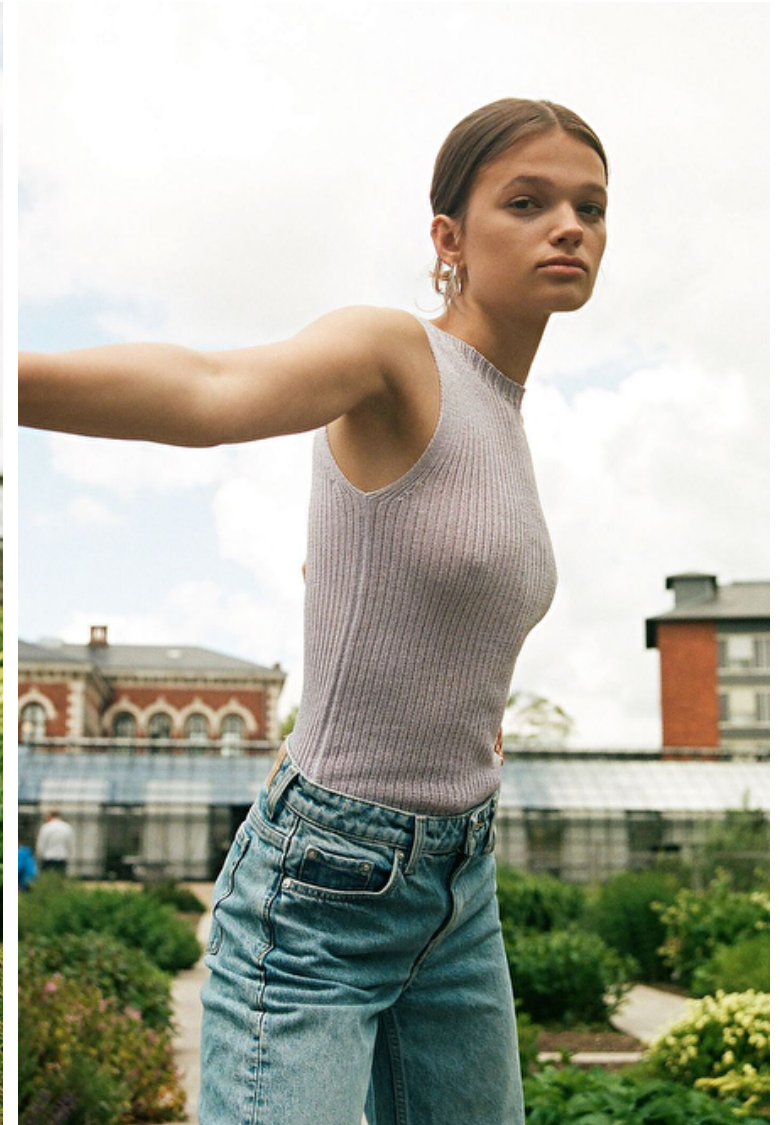

## Josefine Pegani

Height 175cm / 5' 9.0"

Bust 78cm / 30.5"

Waist 62cm / 24.5"

Hips 90cm / 35.5"

Shoes EU/US/UK 39 / 8 / 6

Eyes Brown

Hair Brown