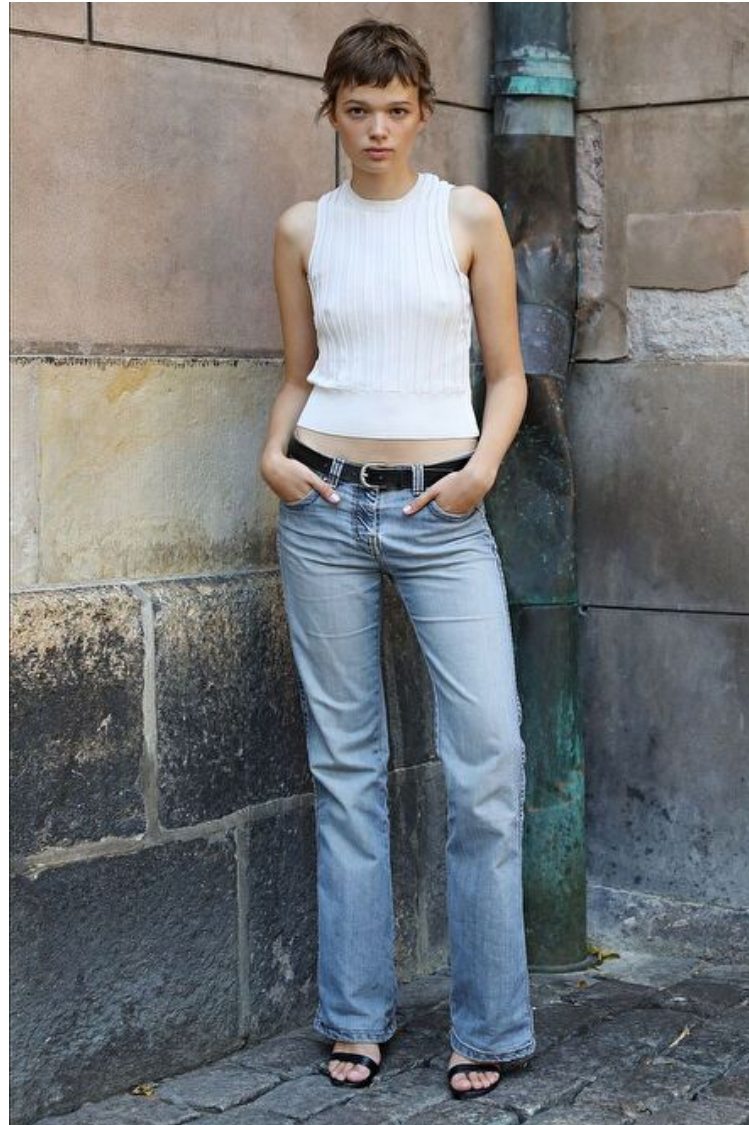

## Josefine Pegani

Height 175cm / 5' 9.0"

Bust 78cm / 30.5"

Waist 62cm / 24.5"

Hips 90cm / 35.5"

Shoes EU/US/UK 39 / 8 / 6

Eyes Brown

Hair Brown