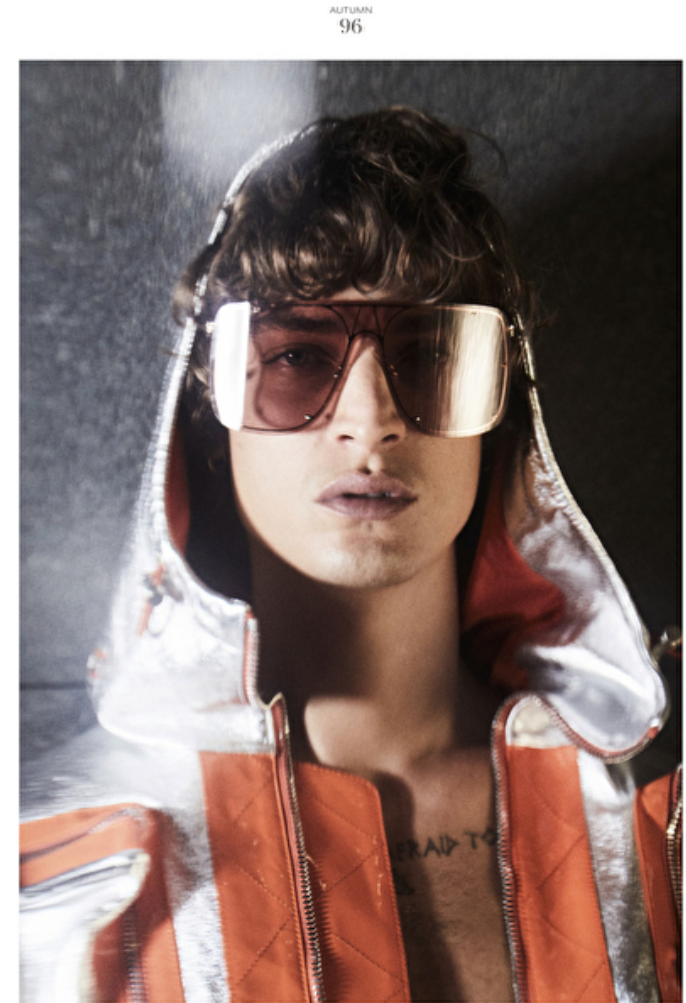

Modellink

Vasagatan 16, Goteborg, 41124, Goteborg, Sweden
Phone: 031-13 15 33 Email: info@modellink.se Website: http://modellink.se/

Jou Bellini

Height 185cm / 6' 1.0"

Chest 95cm / 37.5"

Waist 75cm / 29.5"

Hips 92cm / 36"

Eyes Green

Hair Brown

OCTOBER 2021