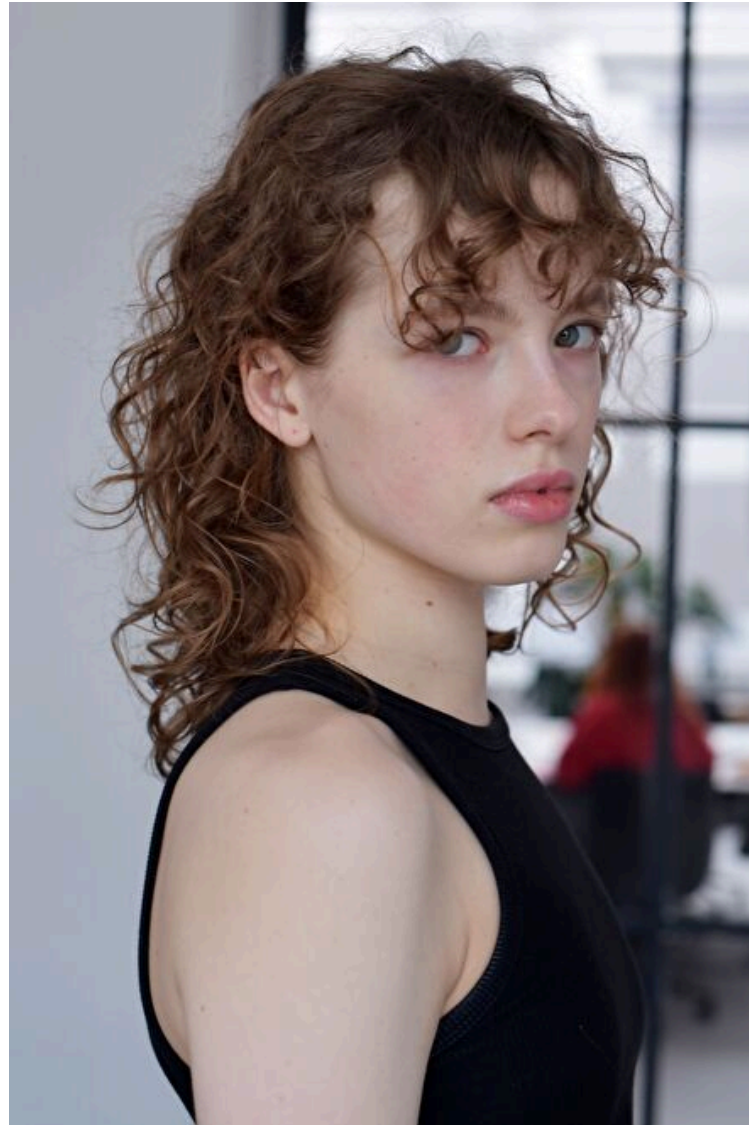

Jules

Height 175cm / 5' 9.0"

Bust 78cm / 30.5"

Waist 62cm / 24.5"

Hips 87cm / 34.5"

Shoes EU/US/UK 41 / 9.5 / 8

Eyes Green

Hair Light brown