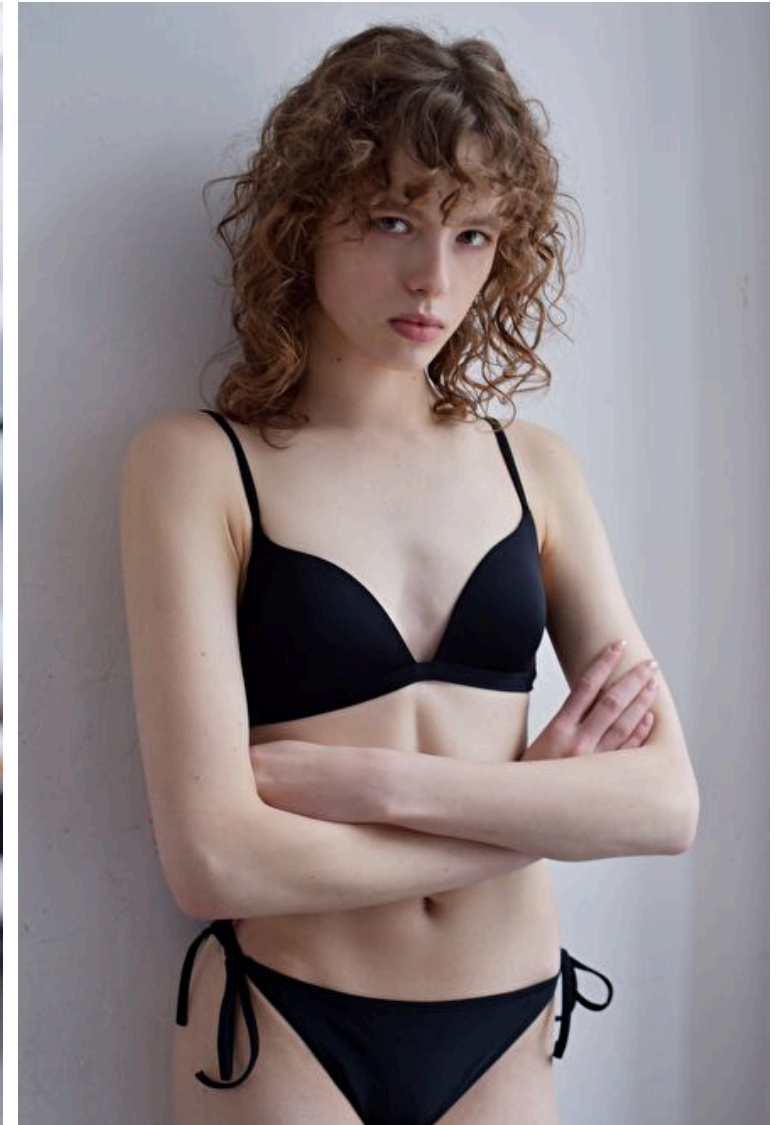

Jules

Height 175cm / 5' 9.0"

Bust 78cm / 30.5"

Waist 62cm / 24.5"

Hips 87cm / 34.5"

Shoes EU/US/UK 41 / 9.5 / 8

Eyes Green

Hair Light brown