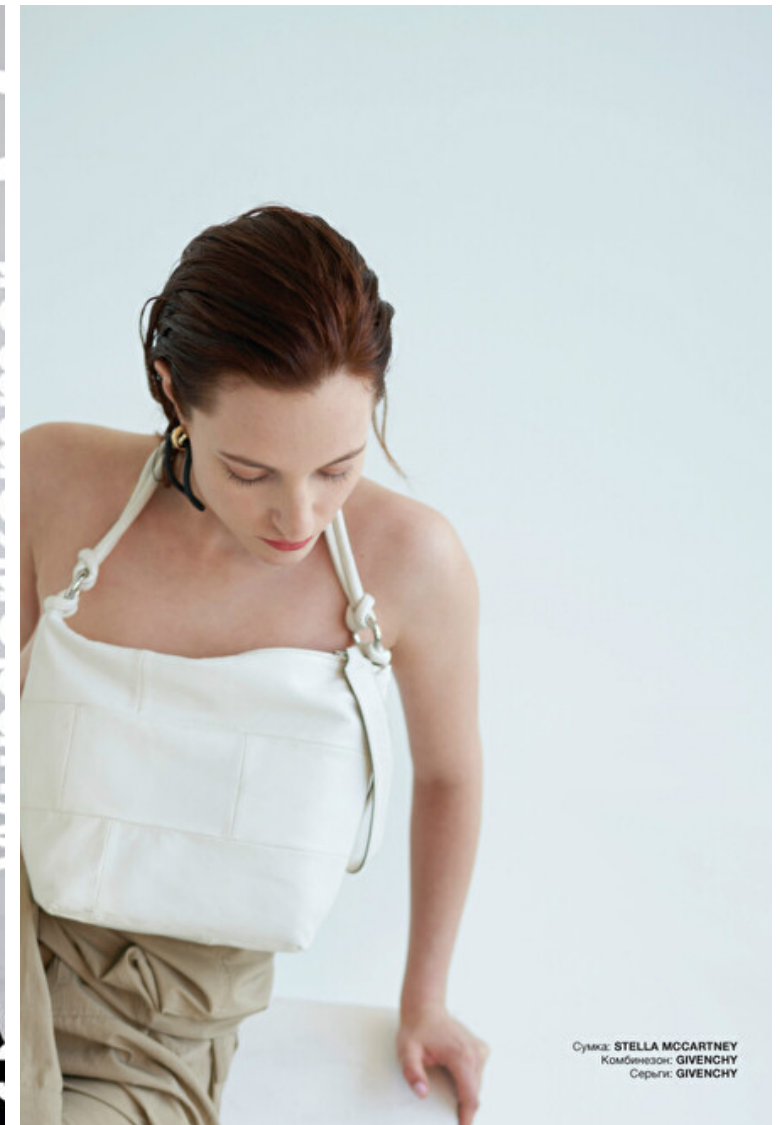

Bust 83cm / 32.5"

Waist 61cm / 24"

Hips 93cm / 36.5"

Shoes EU/US/UK 39 / 8 / 6

Eyes Green

Hair Dark blond

Cup B

Modellink