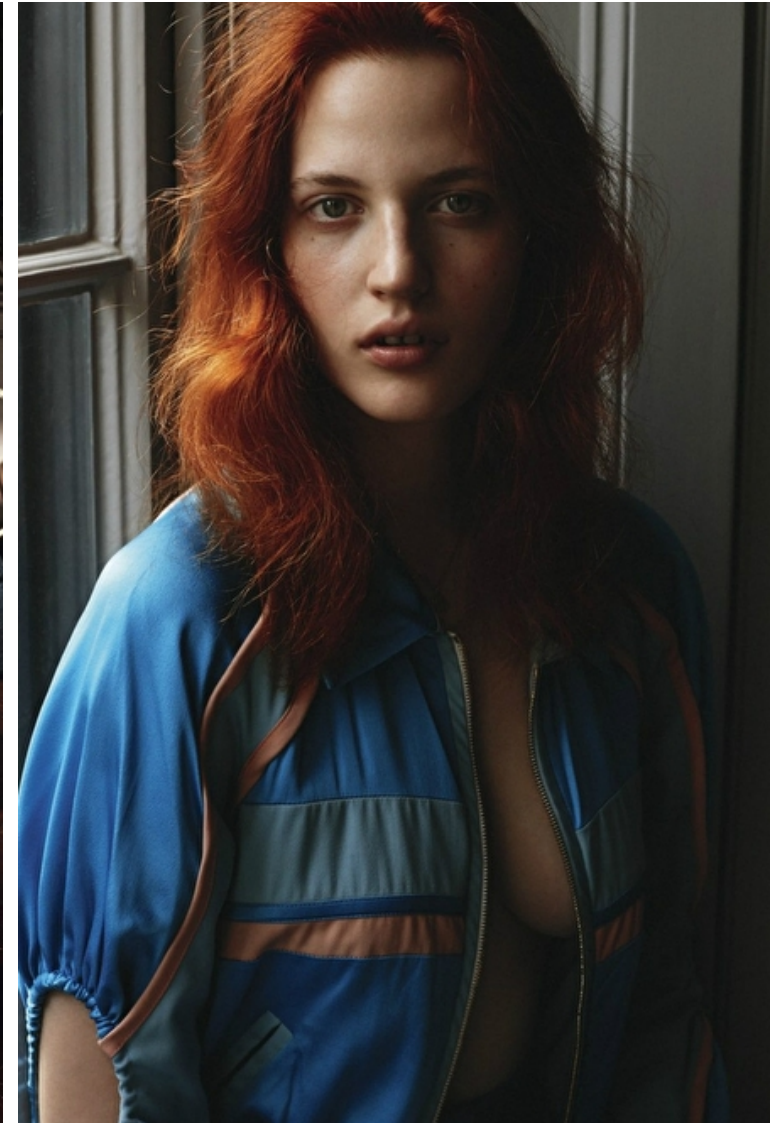

Modellink

Vasagatan 16, Goteborg, 41124, Goteborg, Sweden
Phone: 031-13 15 33 **Email:** info@modellink.se **Website:** http://modellink.se/

Julia Banas

Height 180cm / 5' 11.0"

Size EU/US 36 / 6

Bust 83cm / 32.5"

Waist 61cm / 24"

Hips 93cm / 36.5"

Shoes EU/US/UK 39 / 8 / 6

Eyes Green

Hair Dark blond

Cup B