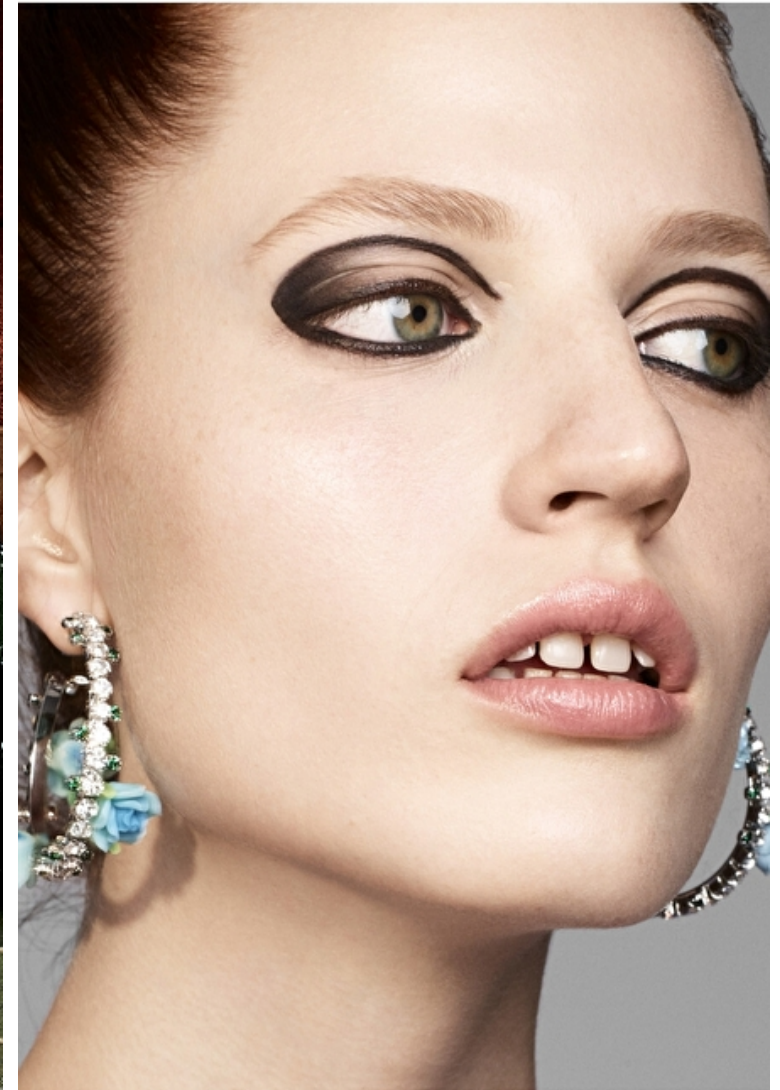

Modellink

Vasagatan 16, Goteborg, 41124, Goteborg, Sweden
Phone: 031-13 15 33 **Email:** info@modellink.se **Website:** http://modellink.se/

Julia Banas

Height 180cm / 5' 11.0"

Size EU/US 36 / 6

Bust 83cm / 32.5"

Waist 61cm / 24"

Hips 93cm / 36.5"

Shoes EU/US/UK 39 / 8 / 6

Eyes Green

Hair Dark blond

Cup B