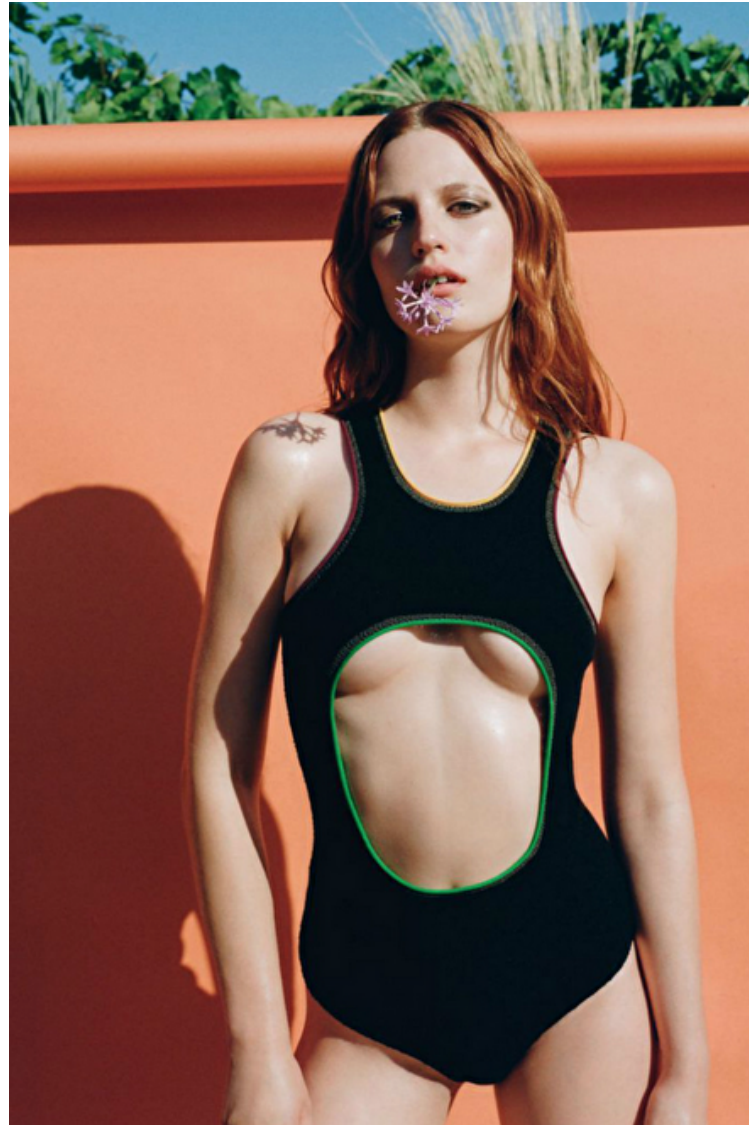

Bust 83cm / 32.5"

Waist 61cm / 24"

Hips 93cm / 36.5"

Shoes EU/US/UK 39 / 8 / 6

Eyes Green

Hair Dark blond

Cup B

Modellink