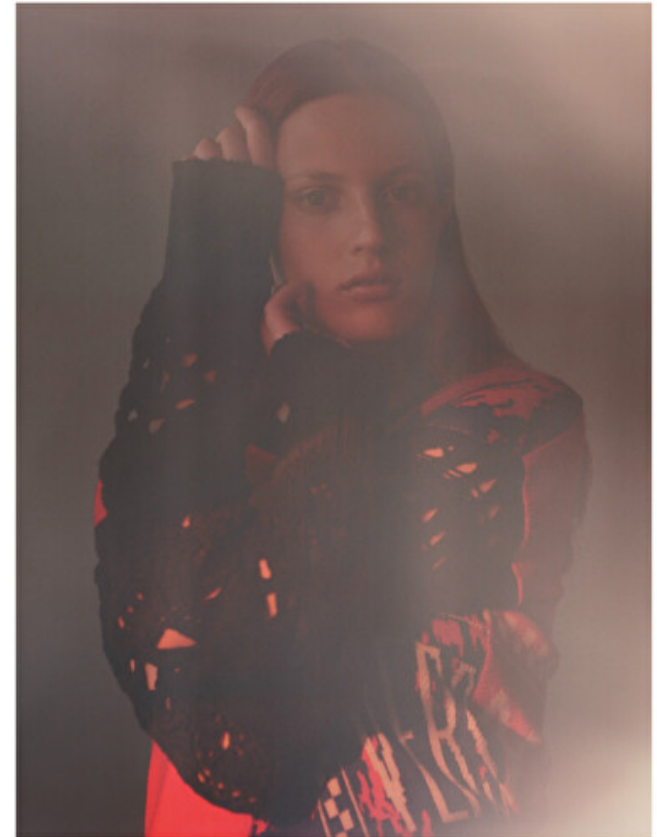

Modellink

Vasagatan 16, Goteborg, 41124, Goteborg, Sweden
Phone: 031-13 15 33 **Email:** info@modellink.se **Website:** http://modellink.se/

Julia Banas

Height 180cm / 5' 11.0"

Size EU/US 36 / 6

Bust 83cm / 32.5"

Waist 61cm / 24"

Hips 93cm / 36.5"

Shoes EU/US/UK 39 / 8 / 6

Eyes Green

Hair Dark blond

Cup B