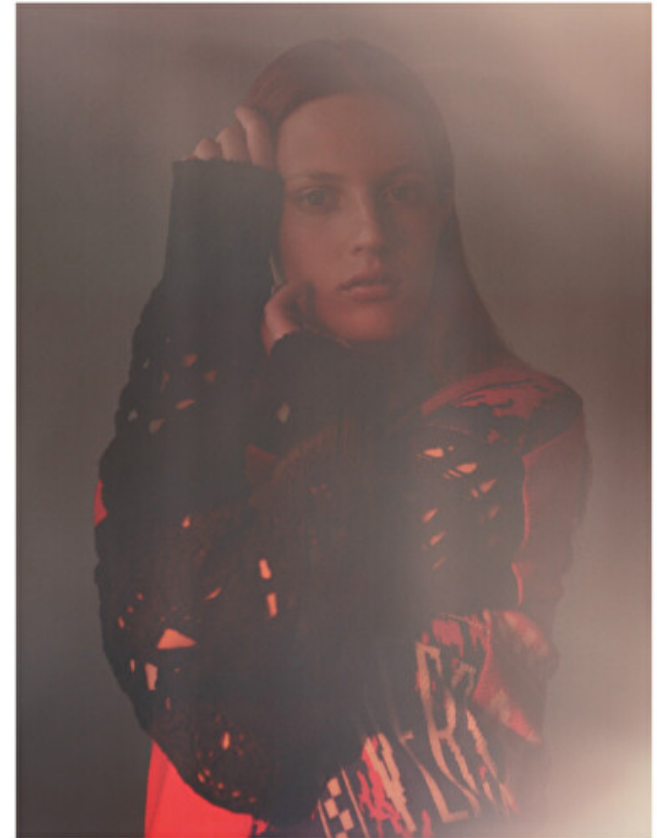

Modellink

Vasagatan 16, Goteborg, 41124, Goteborg, Sweden
Phone: 031-13 15 33 **Email:** info@modellink.se **Website:** http://modellink.se/

Julia Banas

Height 180cm / 5' 11.0"

Size EU/US 36 / 6

Bust 83cm / 32.5"

Waist 61cm / 24"

Hips 93cm / 36.5"

Shoes EU/US/UK 39 / 8 / 6

Eyes Green

Hair Dark blond

Cup B