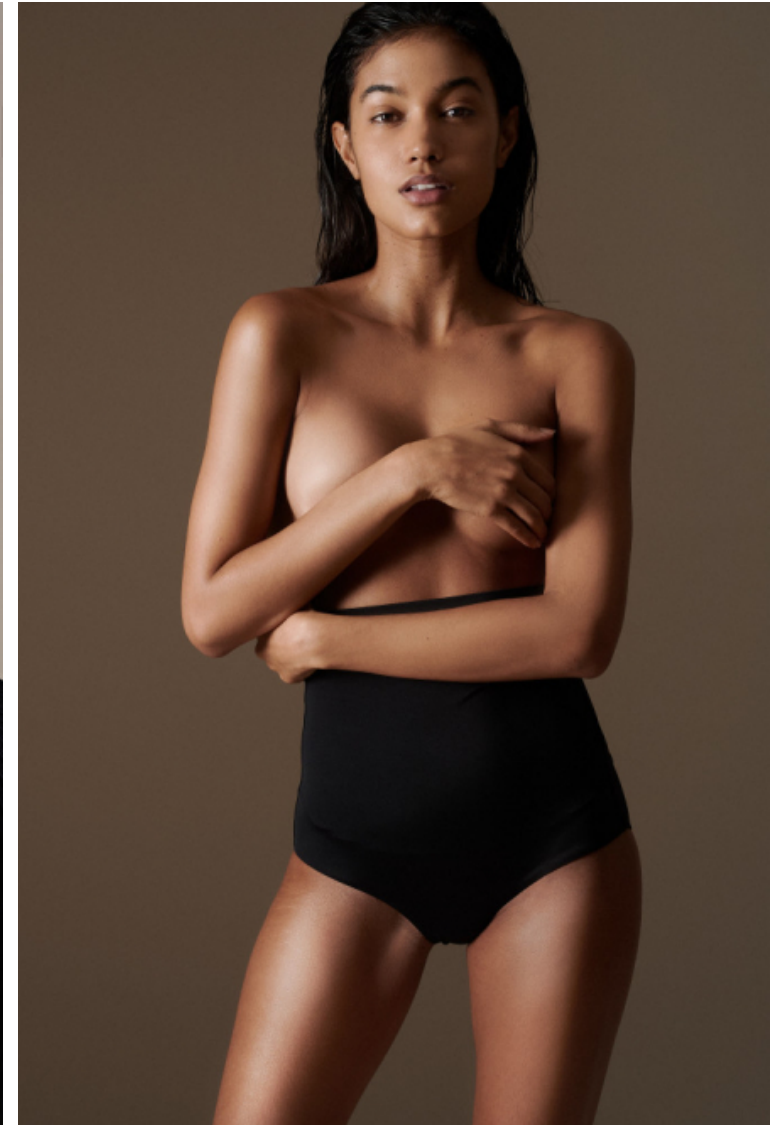

Modellink

Vasagatan 16, Goteborg, 41124, Goteborg, Sweden
Phone: 031-13 15 33 **Email:** info@modellink.se **Website:** <http://modellink.se/>

Julia Evans

Height 174cm / 5' 8.5"

Bust 82cm / 32.5"

Waist 63cm / 25"

Hips 90cm / 35.5"

Shoes EU/US/UK 40 / 9 / 7

Hair Dark brown

Eyes Brown

Cup B