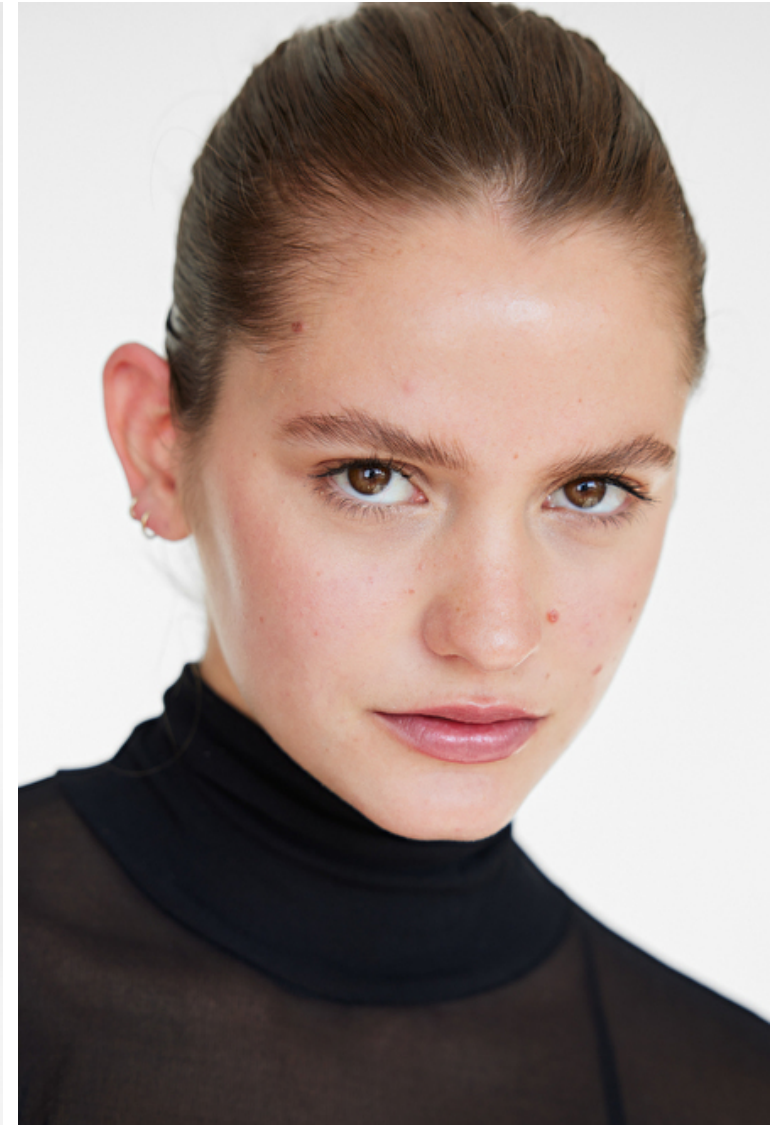

Modellink

Vasagatan 16, Goteborg, 41124, Goteborg, Sweden
Phone: 031-13 15 33 **Email:** info@modellink.se **Website:** <http://modellink.se/>

Julia Fischer

Height 176cm / 5' 9.5"

Bust 78cm / 30.5"

Waist 62cm / 24.5"

Hips 88cm / 34.5"

Shoes EU/US/UK 39 / 8 / 6

Eyes Light brown

Hair Brown

Cup A