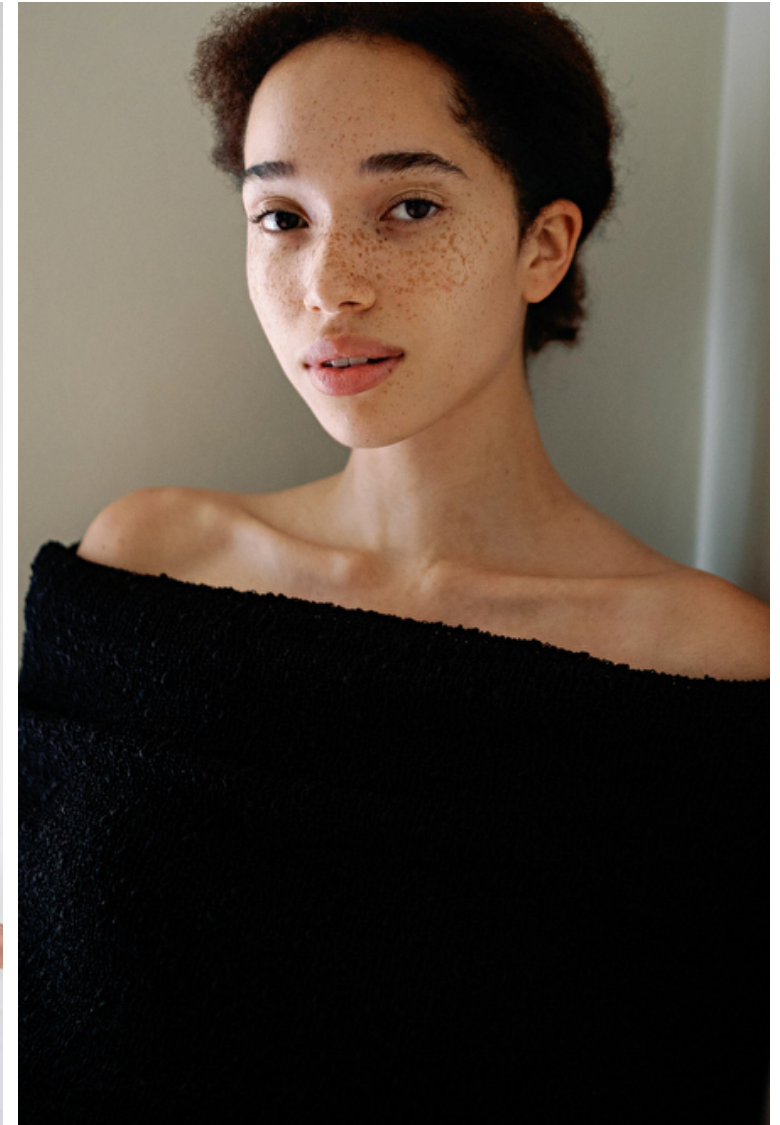

## Julie Igwesi

Height 172cm / 5' 7.5"

Bust 81cm / 32"

Waist 61cm / 24"

Hips 89cm / 35"

Shoes EU/US/UK 39 / 8 / 6

Eyes Brown

Hair Brown