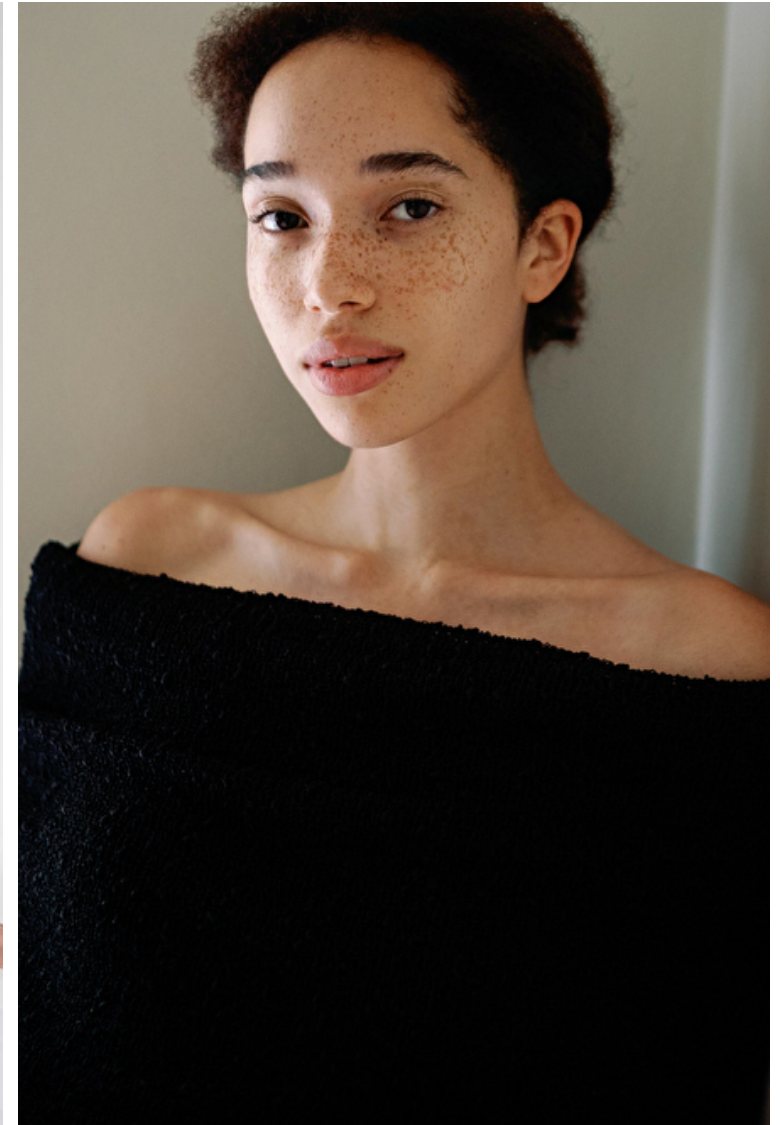

Modellink

Vasagatan 16, Goteborg, 41124, Goteborg, Sweden
Phone: 031-13 15 33 **Email:** info@modellink.se **Website:** <http://modellink.se/>

Julie Igwesi

Height 172cm / 5' 7.5"

Bust 81cm / 32"

Waist 61cm / 24"

Hips 89cm / 35"

Shoes EU/US/UK 39 / 8 / 6

Eyes Brown

Hair Brown