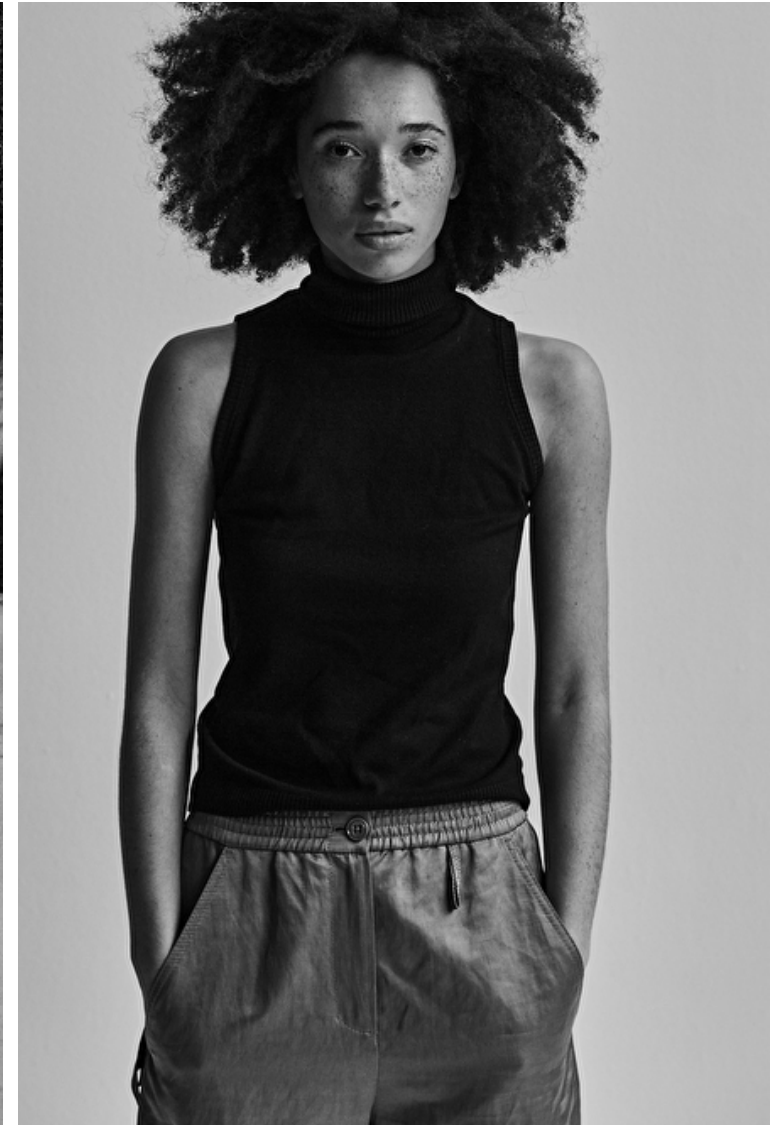

## Julie Igwesi

Height 172cm / 5' 7.5"

Bust 81cm / 32"

Waist 61cm / 24"

Hips 89cm / 35"

Shoes EU/US/UK 39 / 8 / 6

Eyes Brown

Hair Brown