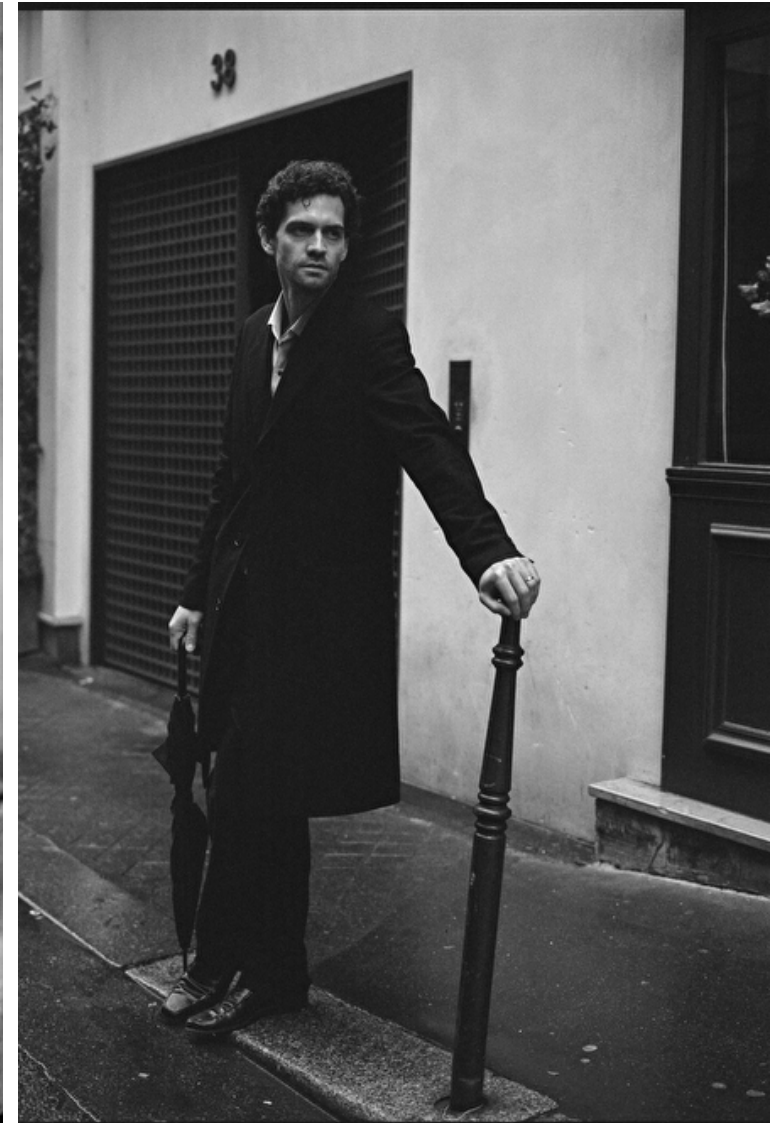

JULIEN BALESTIER

Height 187cm / 6' 1.5"

Chest 96cm / 38"

Waist 76cm / 30"

Hips 93cm / 36.5"

Shoes EU/US/UK 45 / 12 / 10.5

Hair Brown

Eyes Green

Suit size 48cm / 38"