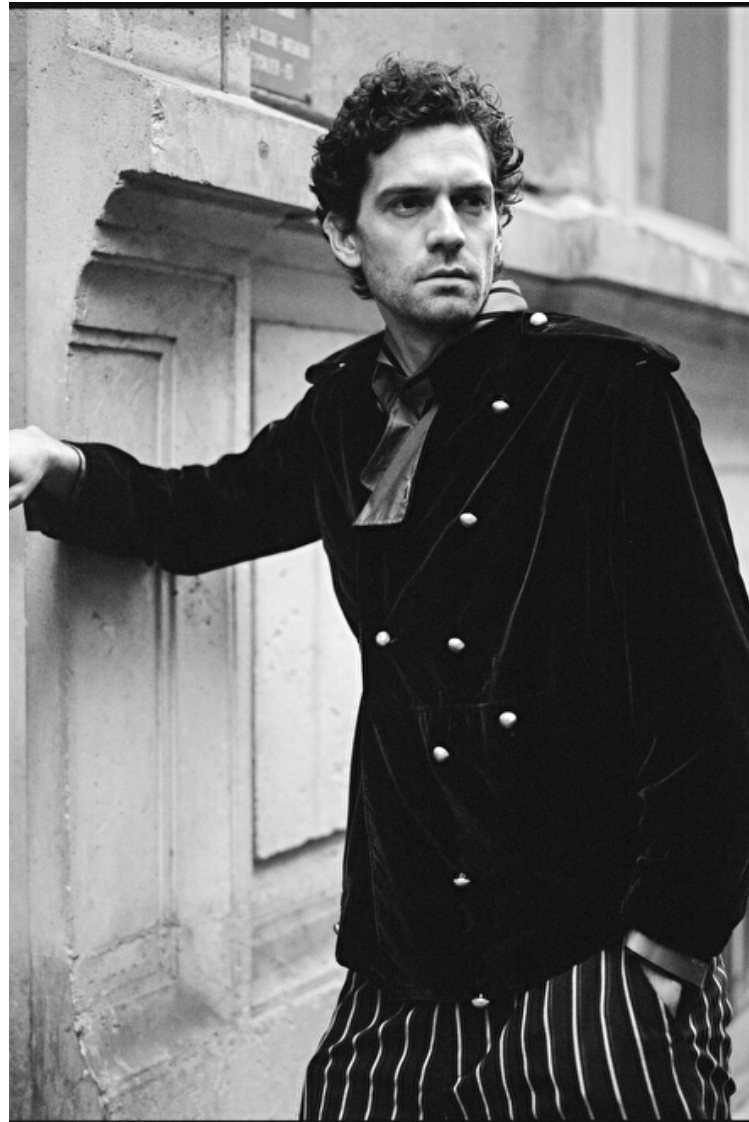

JULIEN BALESTIER

Height 187cm / 6' 1.5"

Chest 96cm / 38"

Waist 76cm / 30"

Hips 93cm / 36.5"

Shoes EU/US/UK 45 / 12 / 10.5

Hair Brown

Eyes Green

Suit size 48cm / 38"