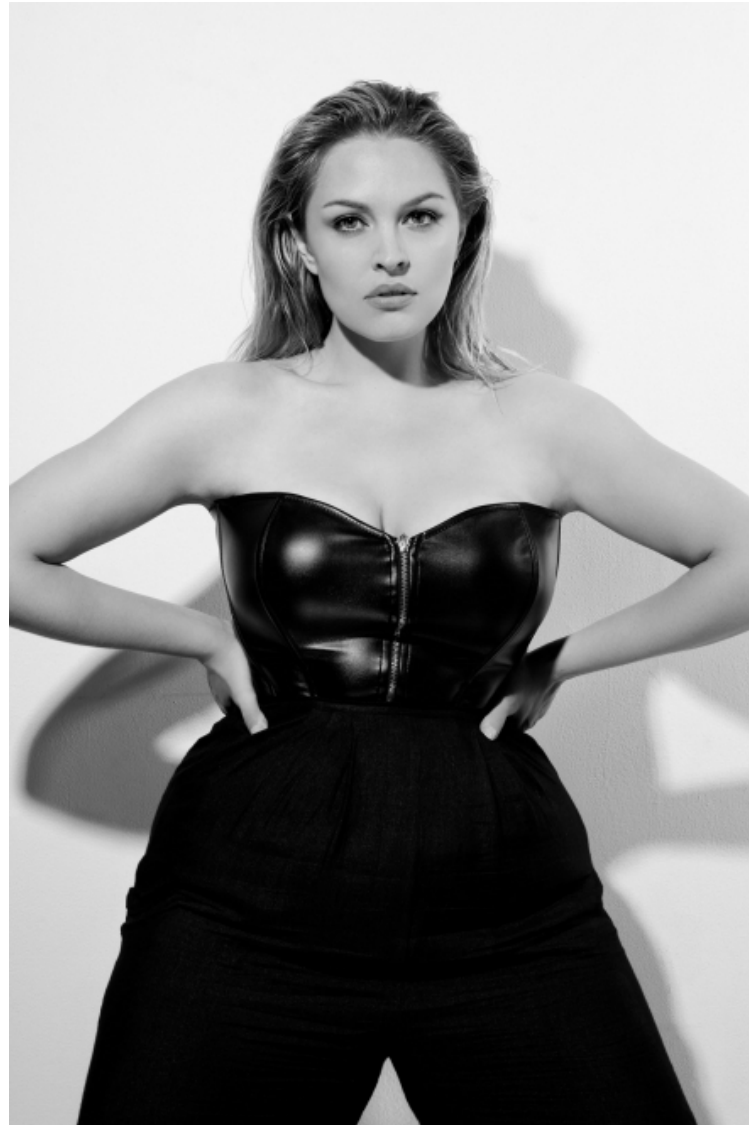

Modellink

Vasagatan 16, Goteborg, 41124, Goteborg, Sweden
Phone: 031-13 15 33 **Email:** info@modellink.se **Website:** http://modellink.se/

Justine LeGault

Height 177cm / 5' 9.5"

Bust 104cm / 41"

Waist 88cm / 34.5"

Hips 129cm / 51"

Shoes EU/US/UK 40 / 9 / 7

Eyes Blue green

Hair Dark blond

Cup DD