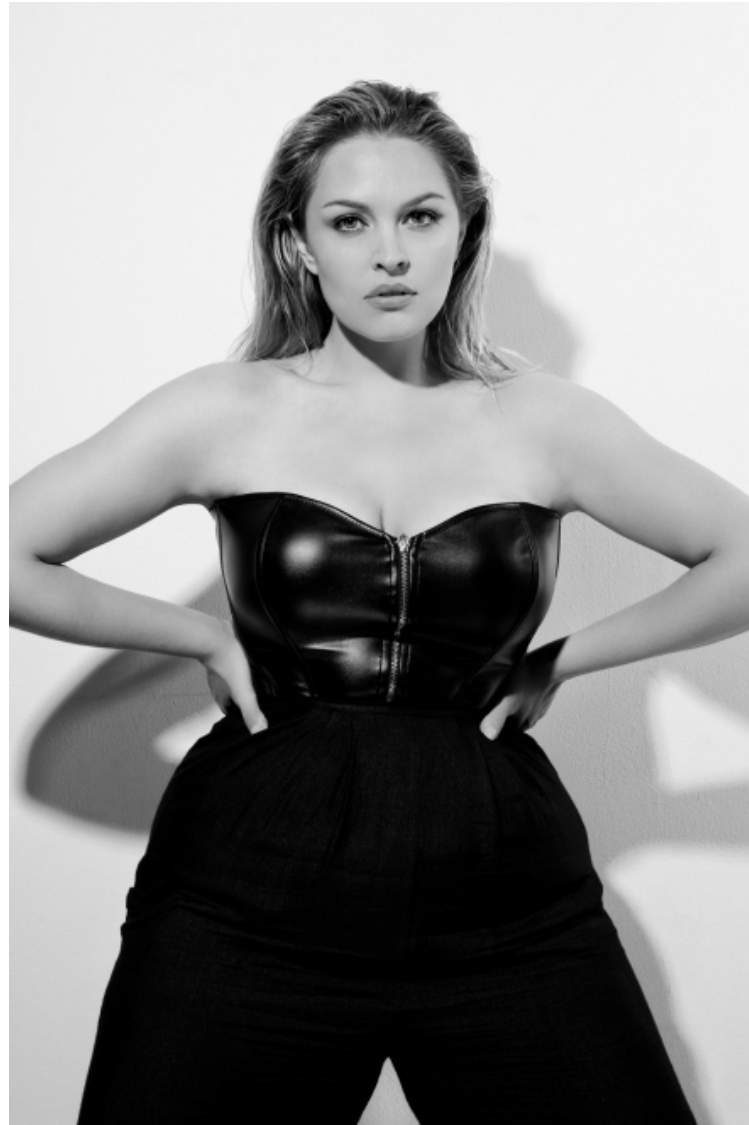

Waist 101cm / 40"

Hips 129cm / 51"

Shoes EU/US/UK 40 / 9 / 7

Eyes Blue green

Hair Dark blond

Cup DD

Justine LeGault

Height 177cm / 5' 9.5"

Size EU/US 48 / 18

Bust 114cm / 45"

Waist 101cm / 40"

Hips 129cm / 51"

Shoes EU/US/UK 40 / 9 / 7

Eyes Blue green

Hair Dark blond

Cup DD