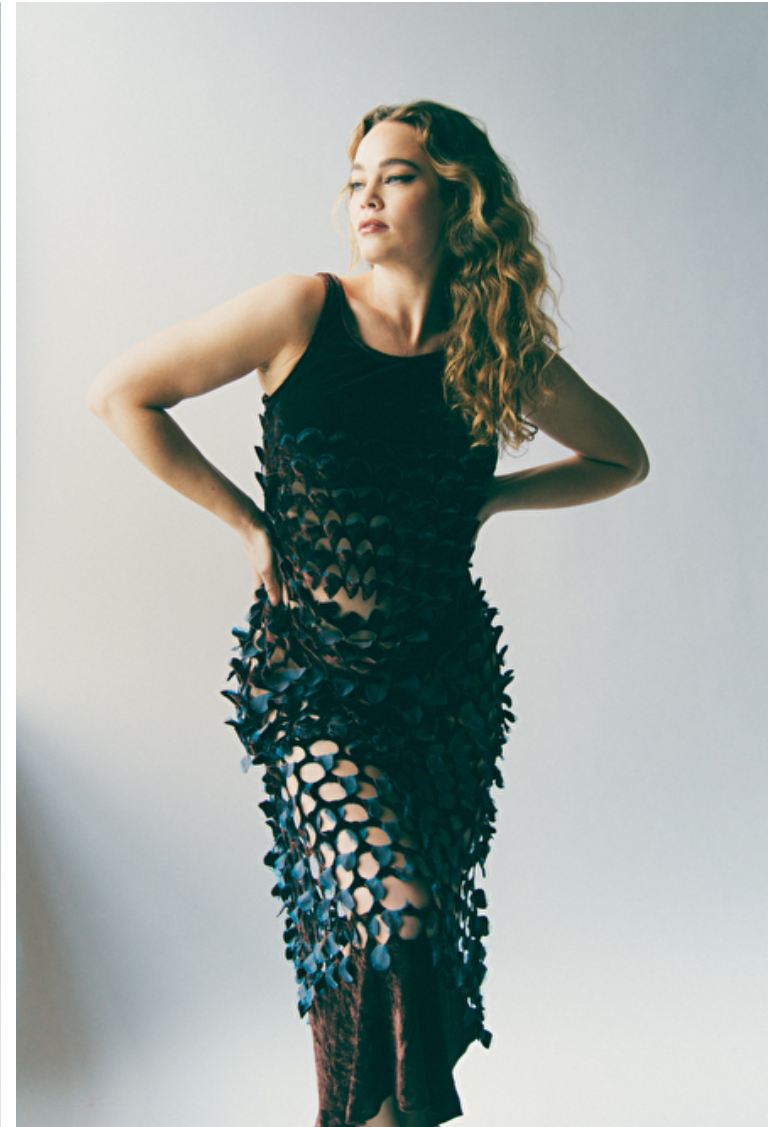

Modellink

Vasagatan 16, Goteborg, 41124, Goteborg, Sweden
Phone: 031-13 15 33 **Email:** info@modellink.se **Website:** http://modellink.se/

Kailee O

Height 175cm / 5' 9.0"

Bust 99cm / 39"

Waist 72cm / 28.5"

Hips 103cm / 40.5"

Shoes EU/US/UK 42 / 10.5 / 9

Eyes Blue

Hair Red brown