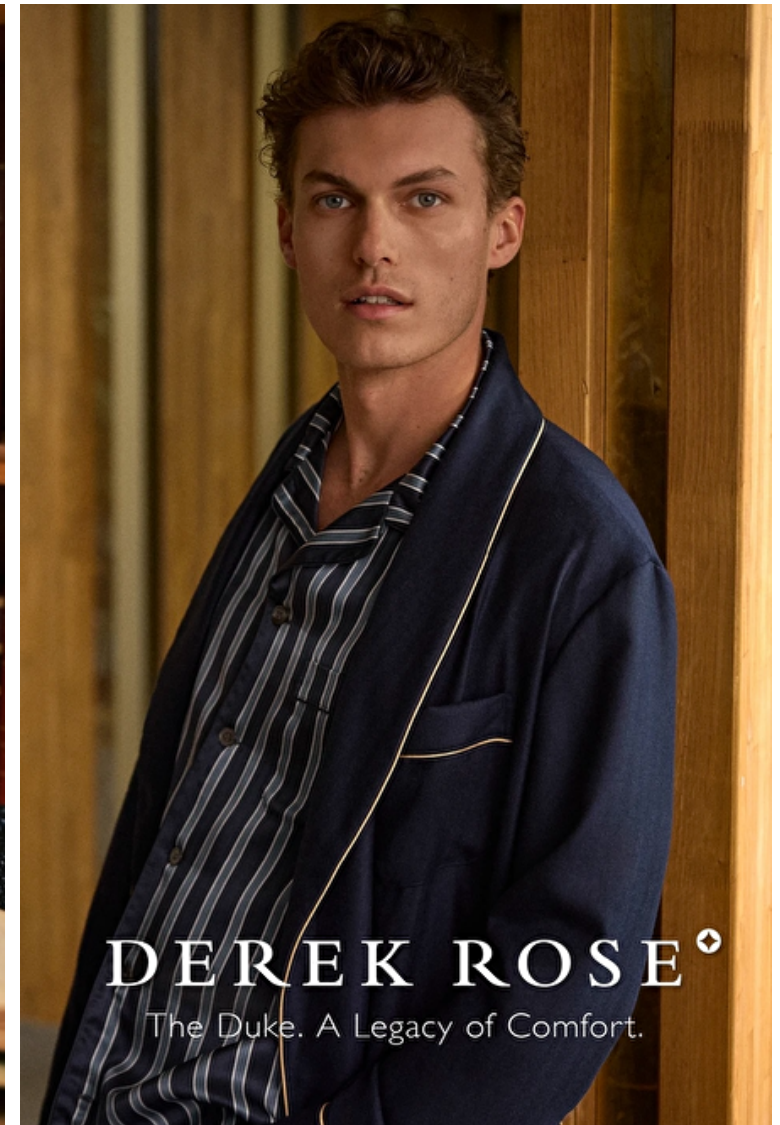

Kasper Peppink

Height 187cm / 6' 1.5"

Chest 101cm / 40"

Waist 81cm / 32"

Hips 97cm / 38"

Shoes EU/US/UK 44 / 11 / 9.5

Eyes Blue

Hair Dark blond

Inseam 80cm / 31.5"

Neck 38cm / 15"

Sleeve 66cm / 26"