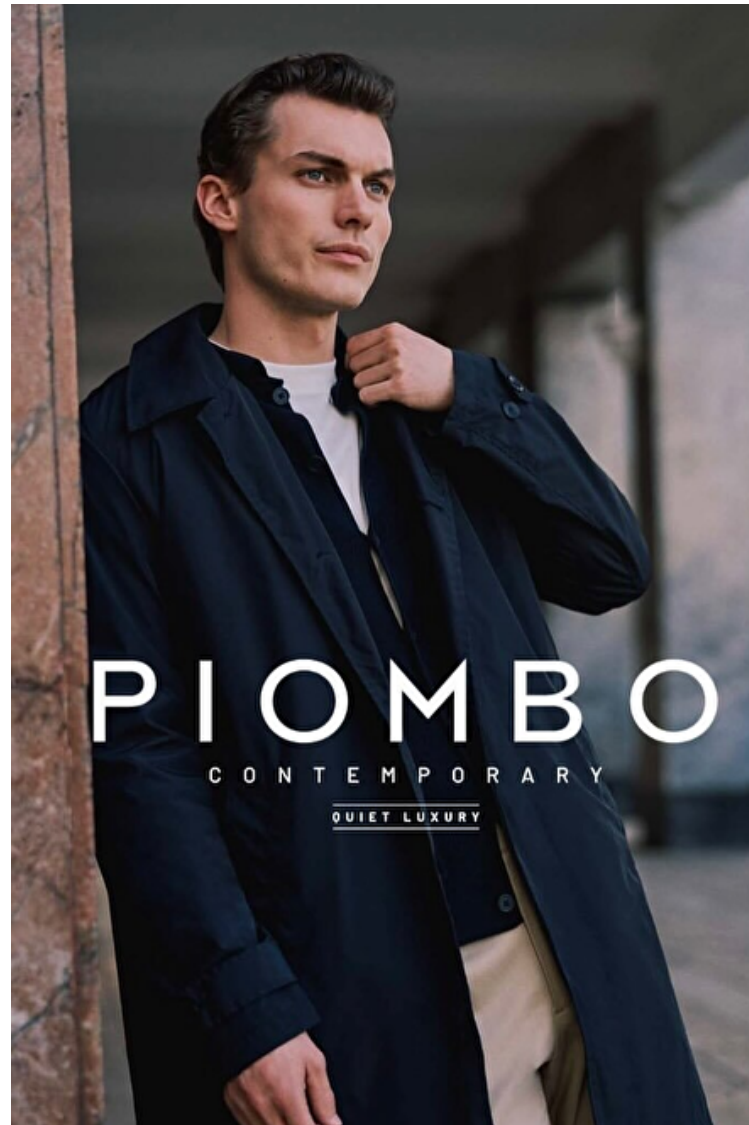

Inseam 80cm / 31.5"

Neck 38cm / 15"

Sleeve 66cm / 26"