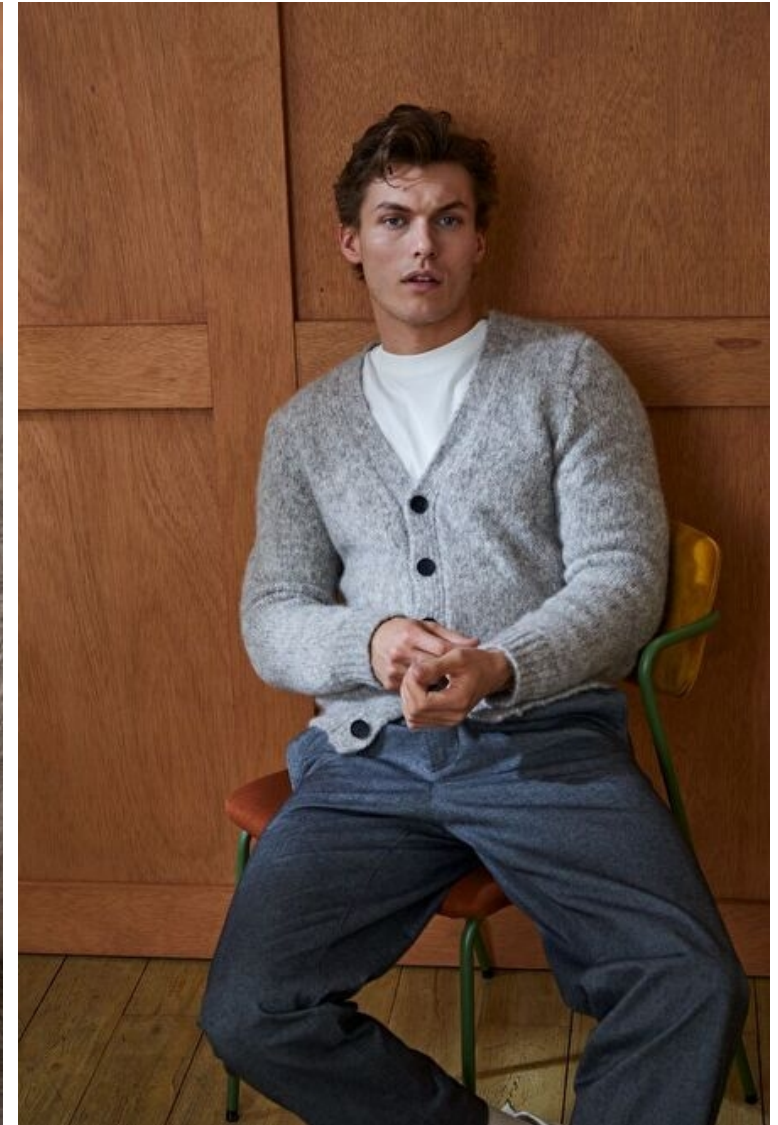

Inseam 80cm / 31.5"

Neck 38cm / 15"

Sleeve 66cm / 26"