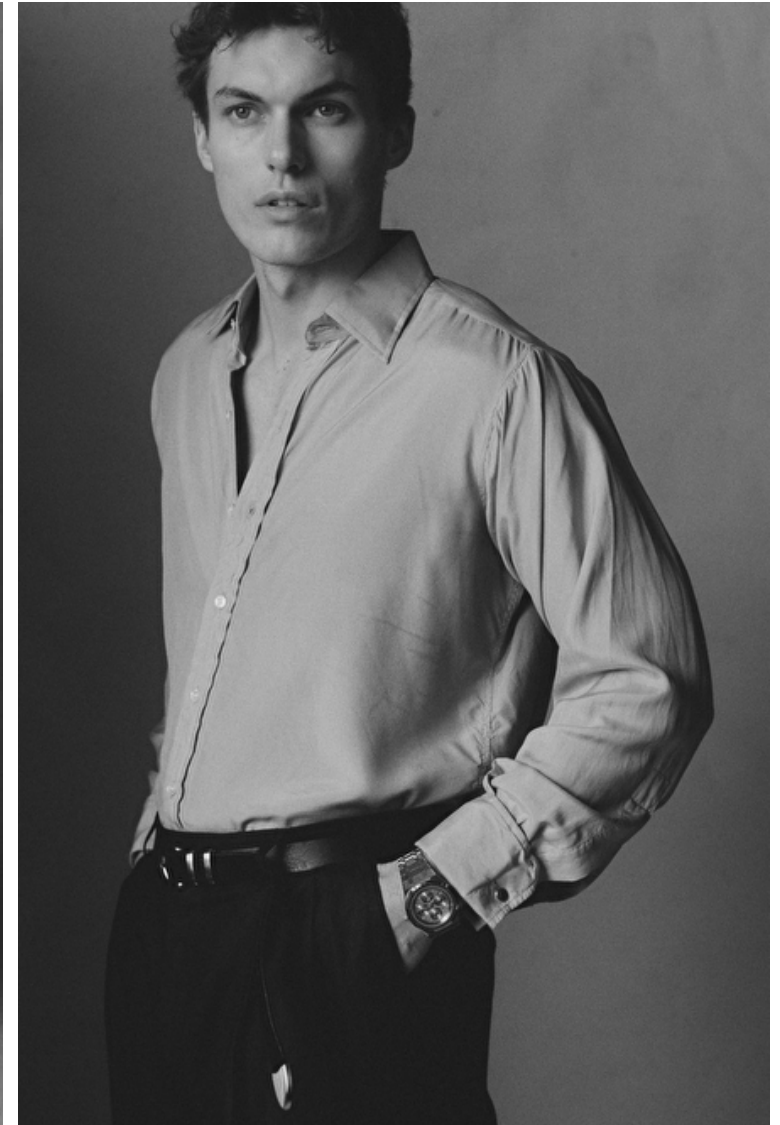

Kasper Peppink

Height 187cm / 6' 1.5"

Chest 101cm / 40"

Waist 81cm / 32"

Hips 97cm / 38"

Shoes EU/US/UK 44 / 11 / 9.5

Eyes Blue

Hair Dark blond

Inseam 80cm / 31.5"

Neck 38cm / 15"

Sleeve 66cm / 26"