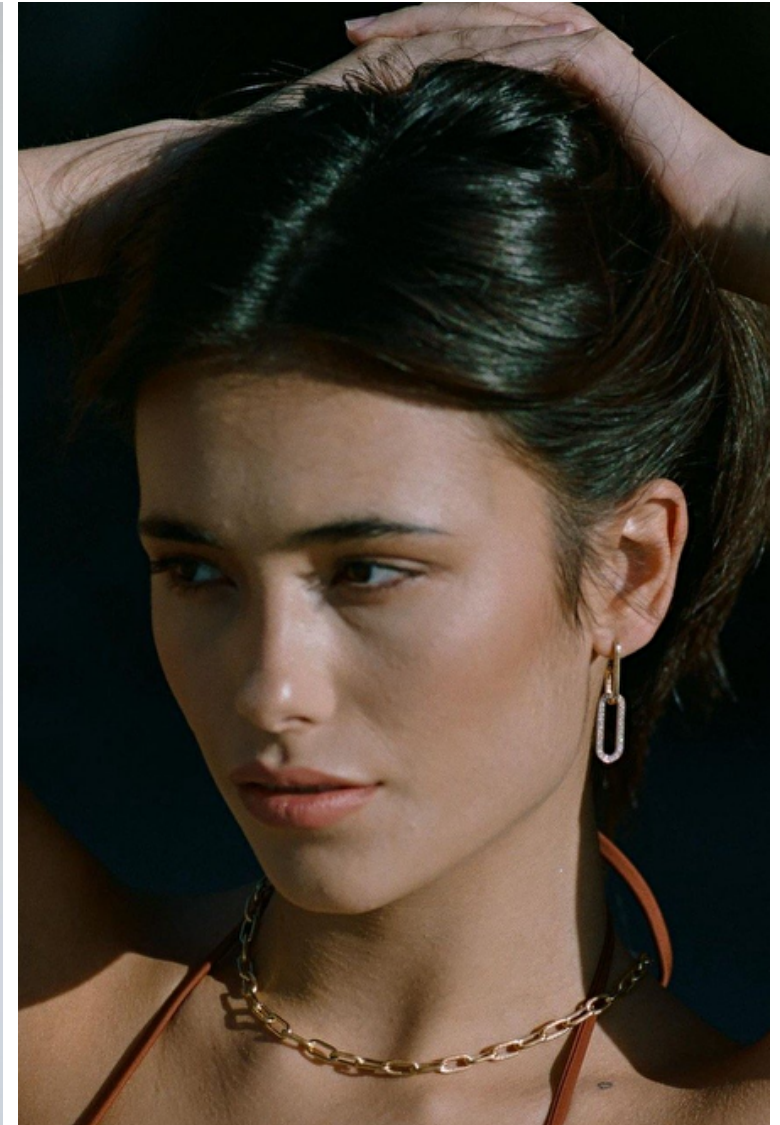

Modellink

Vasagatan 16, Goteborg, 41124, Goteborg, Sweden
Phone: 031-13 15 33 **Email:** info@modellink.se **Website:** http://modellink.se/

Katarina Pruim

Height 175cm / 5' 9.0"

Bust 85cm / 33.5"

Waist 65cm / 25.5"

Hips 91cm / 36"

Shoes EU/US/UK 40.5 / 9.5 / 7

Eyes Brown

Hair Dark brown

Cup B