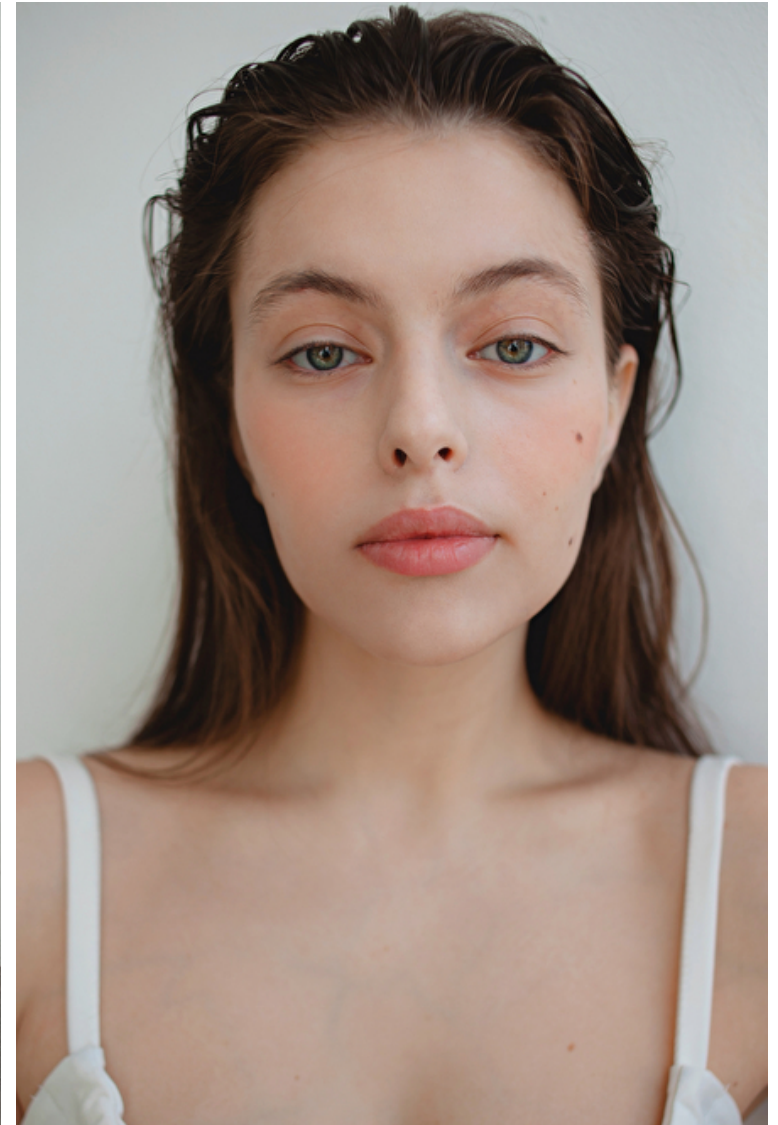

Modellink

Vasagatan 16, Goteborg, 41124, Goteborg, Sweden
Phone: 031-13 15 33 **Email:** info@modellink.se **Website:** <http://modellink.se/>

Kate Kashteljan

Height 175cm / 5' 9.0"

Bust 95cm / 37.5"

Waist 68cm / 27"

Hips 113cm / 44.5"

Shoes EU/US/UK 39.5 / 8.5 / 6

Eyes Green

Hair Brown

Cup C