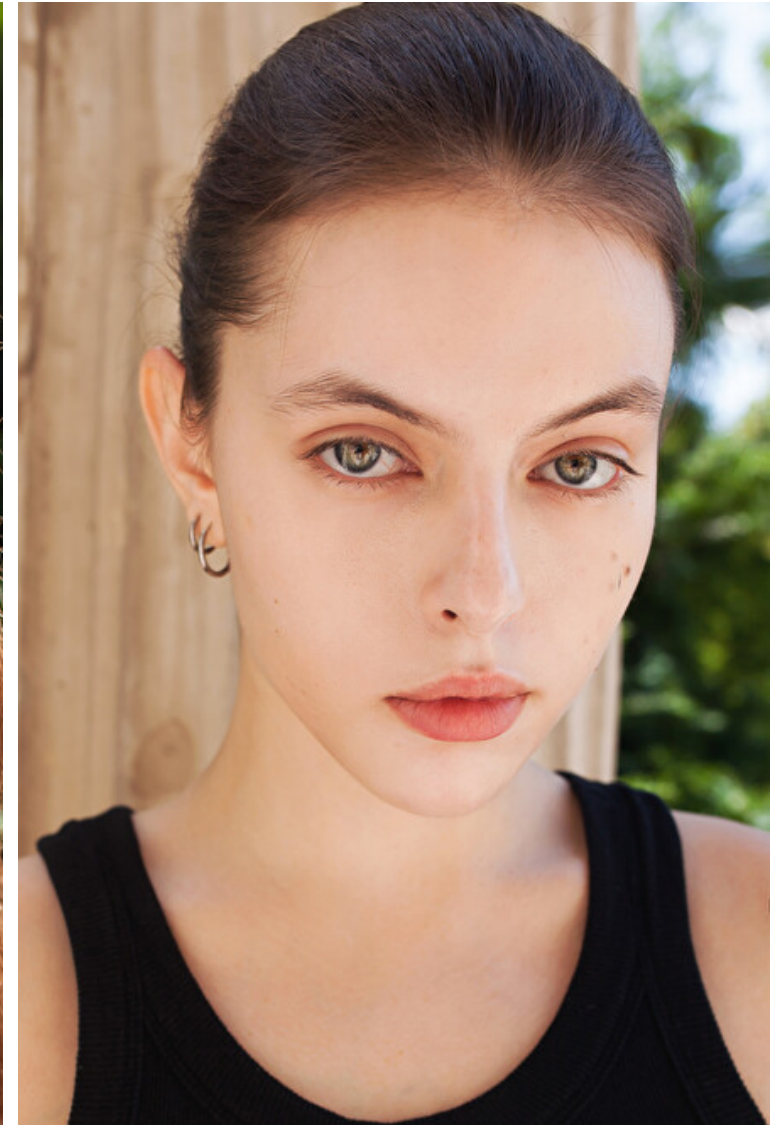

Modellink

Vasagatan 16, Goteborg, 41124, Goteborg, Sweden
Phone: 031-13 15 33 **Email:** info@modellink.se **Website:** <http://modellink.se/>

Kate Kashteljan

Height 175cm / 5' 9.0"

Bust 95cm / 37.5"

Waist 68cm / 27"

Hips 113cm / 44.5"

Shoes EU/US/UK 39.5 / 8.5 / 6

Eyes Green

Hair Brown

Cup C