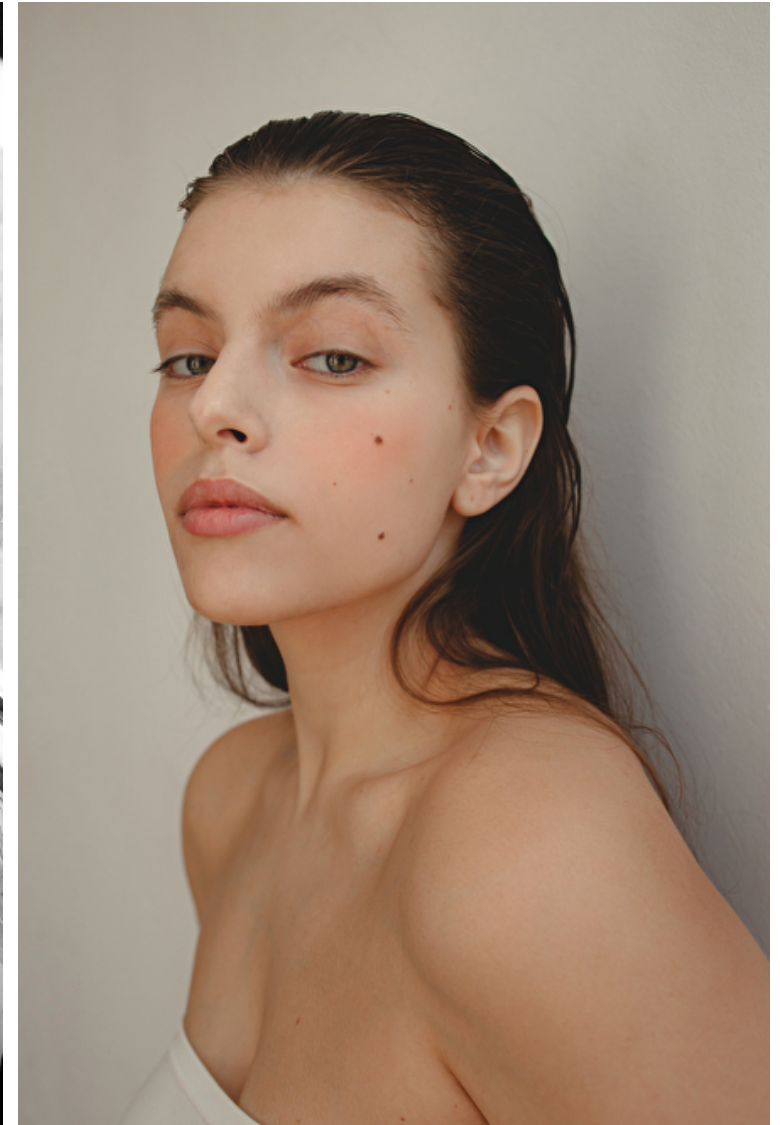

Modellink

Vasagatan 16, Goteborg, 41124, Goteborg, Sweden
Phone: 031-13 15 33 **Email:** info@modellink.se **Website:** <http://modellink.se/>

Kate Kashteljan

Height 175cm / 5' 9.0"

Bust 95cm / 37.5"

Waist 68cm / 27"

Hips 113cm / 44.5"

Shoes EU/US/UK 39.5 / 8.5 / 6

Eyes Green

Hair Brown

Cup C