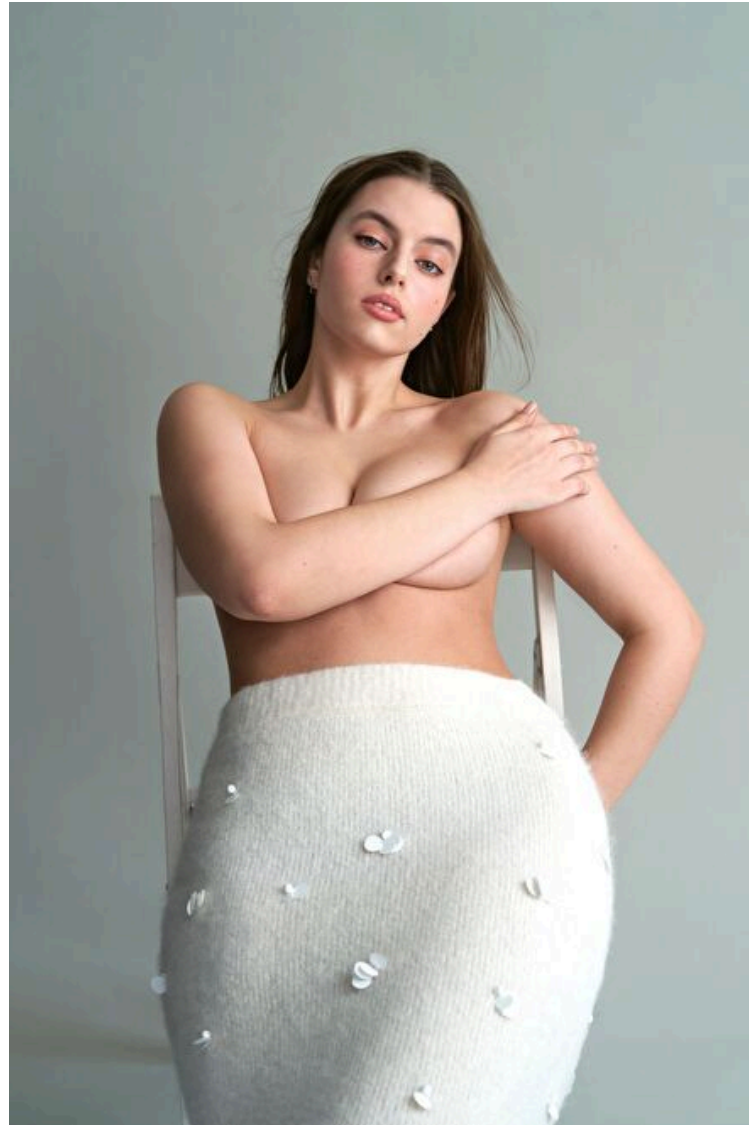

Modellink

Vasagatan 16, Goteborg, 41124, Goteborg, Sweden
Phone: 031-13 15 33 **Email:** info@modellink.se **Website:** <http://modellink.se/>

Kate Kashteljan

Height 175cm / 5' 9.0"

Bust 95cm / 37.5"

Waist 68cm / 27"

Hips 113cm / 44.5"

Shoes EU/US/UK 39.5 / 8.5 / 6

Eyes Green

Hair Brown

Cup C