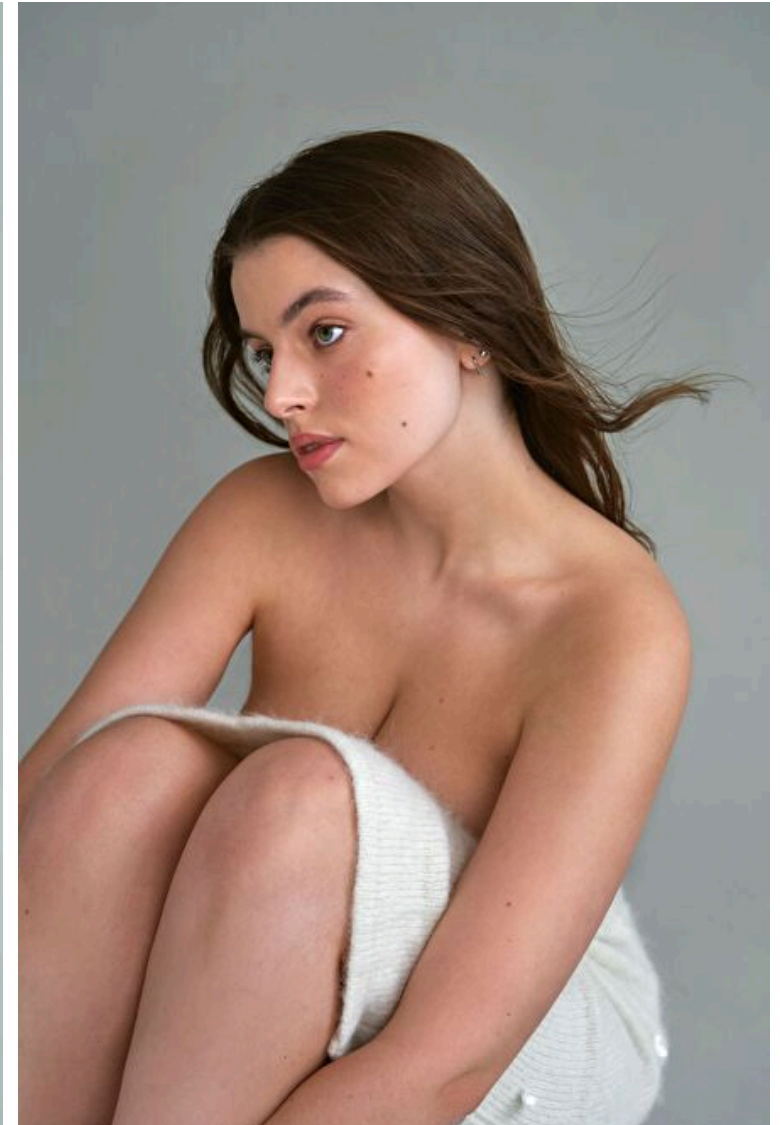

Modellink

Vasagatan 16, Goteborg, 41124, Goteborg, Sweden
Phone: 031-13 15 33 **Email:** info@modellink.se **Website:** <http://modellink.se/>

Kate Kashteljan

Height 175cm / 5' 9.0"

Bust 95cm / 37.5"

Waist 68cm / 27"

Hips 113cm / 44.5"

Shoes EU/US/UK 39.5 / 8.5 / 6

Eyes Green

Hair Brown

Cup C