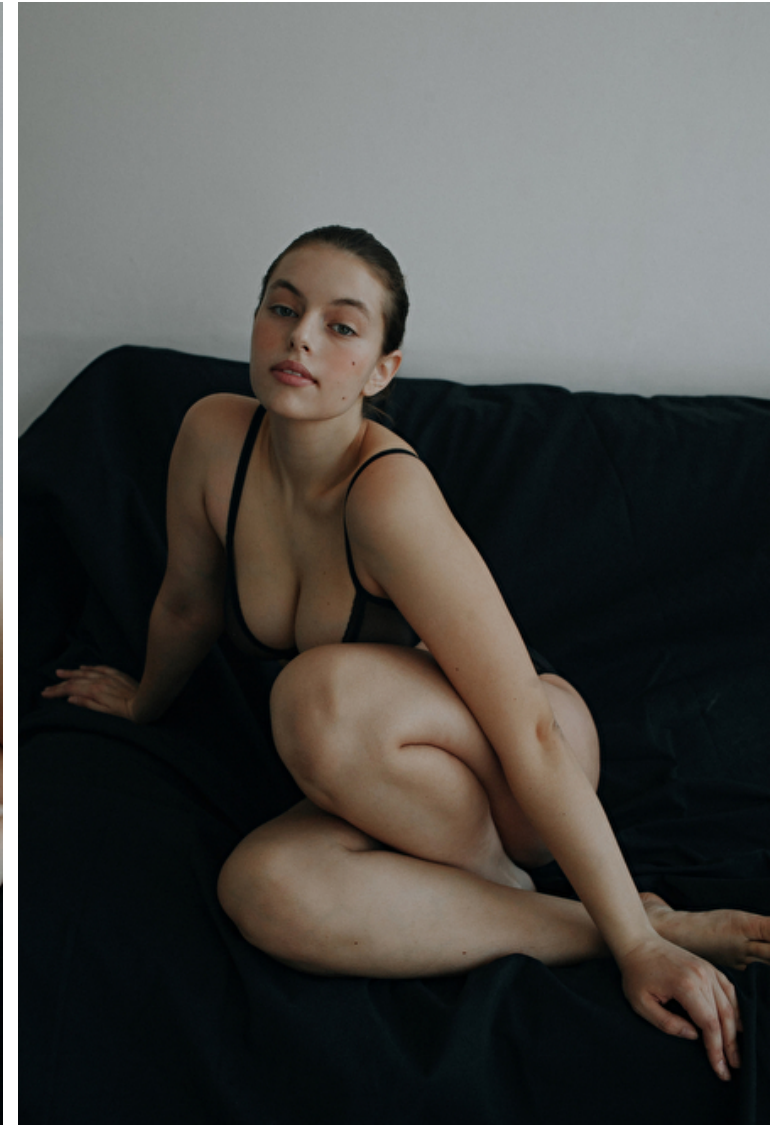

Modellink

Vasagatan 16, Goteborg, 41124, Goteborg, Sweden
Phone: 031-13 15 33 **Email:** info@modellink.se **Website:** <http://modellink.se/>

Kate Kashteljan

Height 175cm / 5' 9.0"

Bust 95cm / 37.5"

Waist 68cm / 27"

Hips 113cm / 44.5"

Shoes EU/US/UK 39.5 / 8.5 / 6

Eyes Green

Hair Brown

Cup C