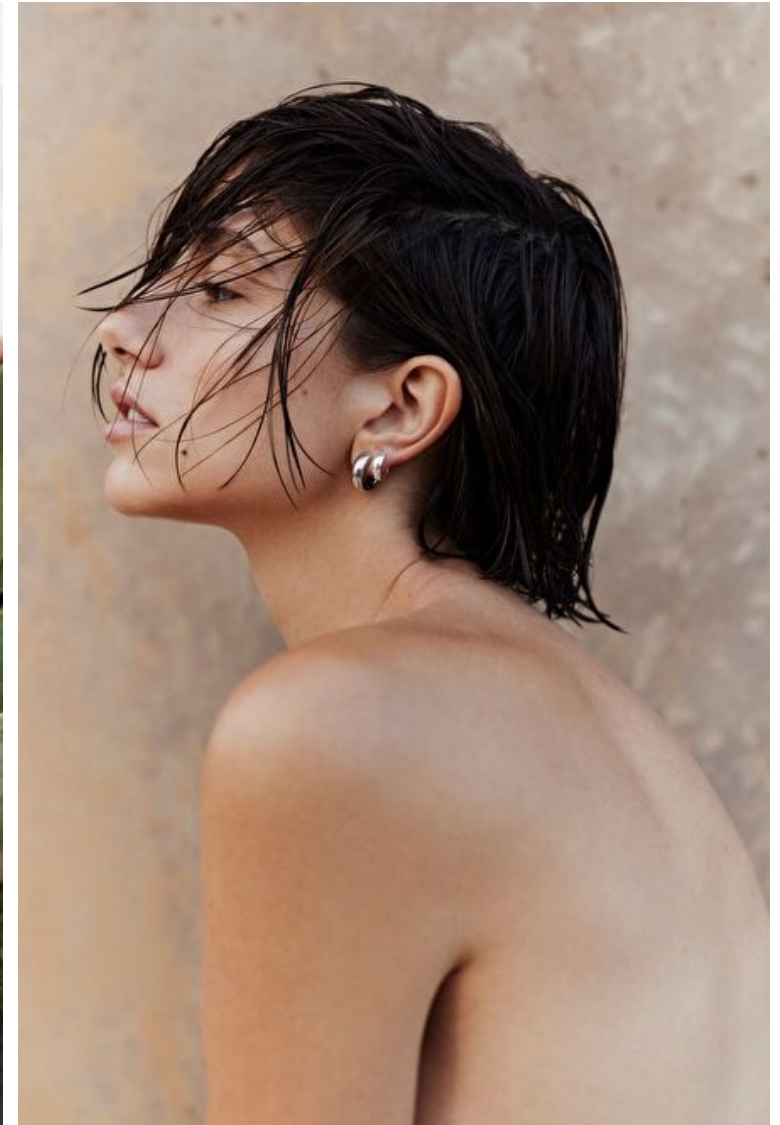

Kathie Lam

Height 177cm / 5' 9.5"

Bust 81cm / 32"

Waist 62cm / 24.5"

Hips 89cm / 35"

Shoes EU/US/UK 40 / 9 / 7

Eyes Brown

Hair Brown