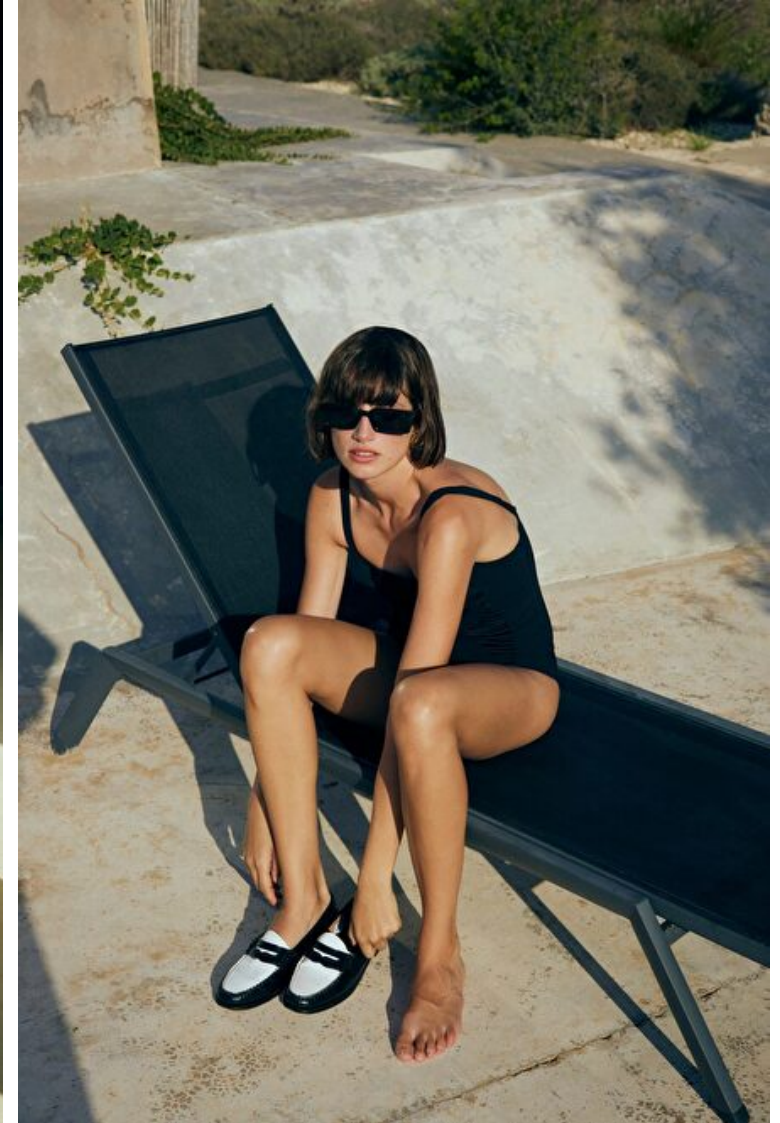

Kathie Lam

Height 177cm / 5' 9.5"

Bust 81cm / 32"

Waist 61cm / 24"

Hips 88cm / 34.5"

Shoes EU/US/UK 40 / 9 / 7

Eyes Brown

Hair Brown