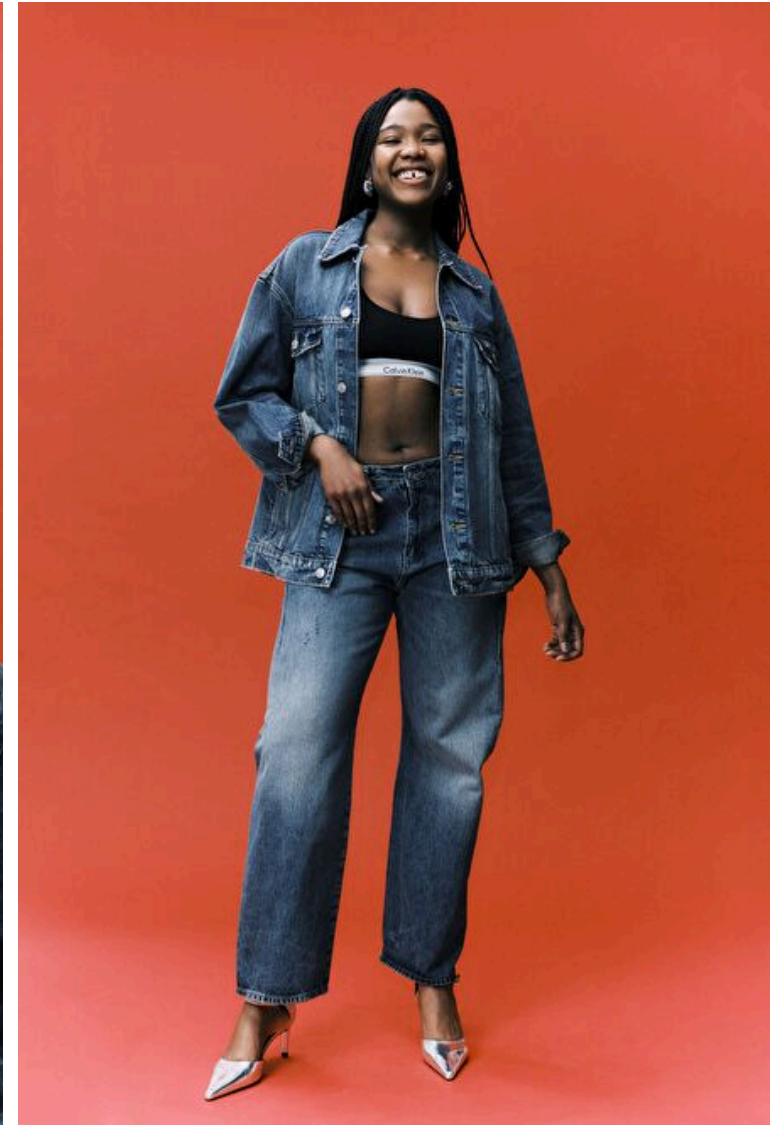

Modellink

Vasagatan 16, Goteborg, 41124, Goteborg, Sweden
Phone: 031-13 15 33 **Email:** info@modellink.se **Website:** <http://modellink.se/>

Keesha Winter

Height 177cm / 5' 9.5"

Bust 95cm / 37.5"

Waist 75cm / 29.5"

Hips 104cm / 41"

Shoes EU/US/UK 41 / 9.5 / 8

Eyes Brown

Hair Black

Cup E