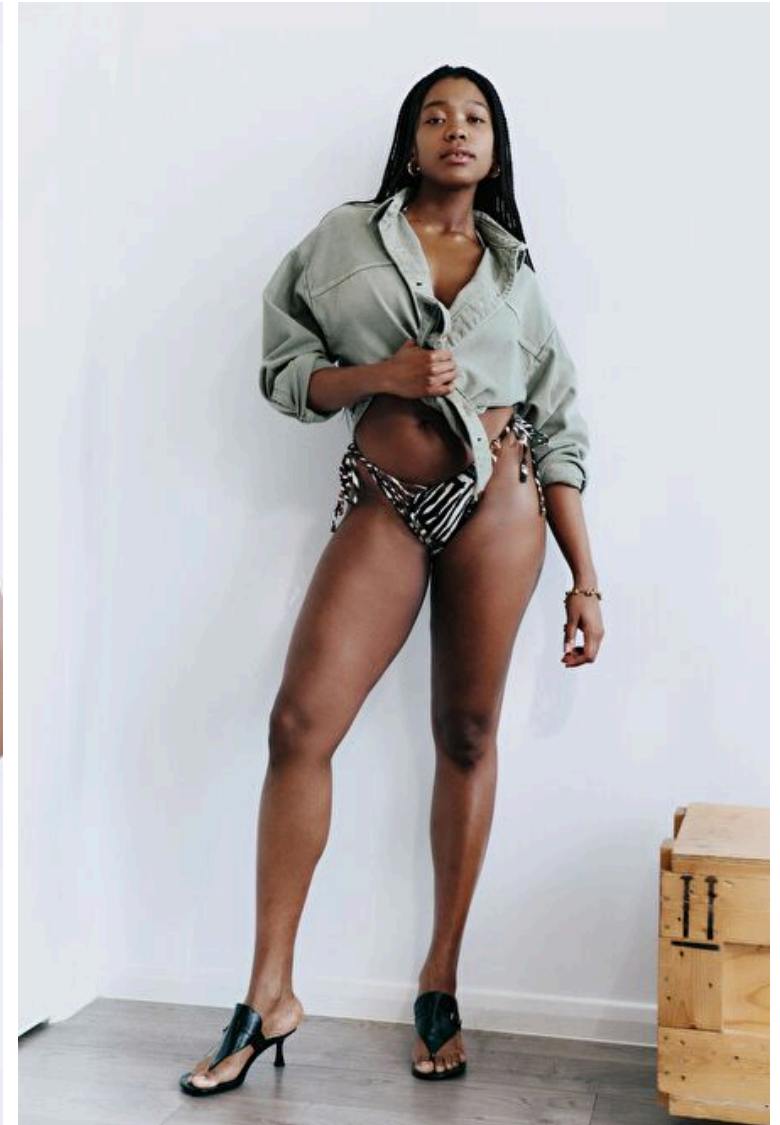

Modellink

Vasagatan 16, Goteborg, 41124, Goteborg, Sweden
Phone: 031-13 15 33 **Email:** info@modellink.se **Website:** http://modellink.se/

Keesha Winter

Height 177cm / 5' 9.5"

Bust 95cm / 37.5"

Waist 75cm / 29.5"

Hips 104cm / 41"

Shoes EU/US/UK 41 / 9.5 / 8

Eyes Brown

Hair Black

Cup E