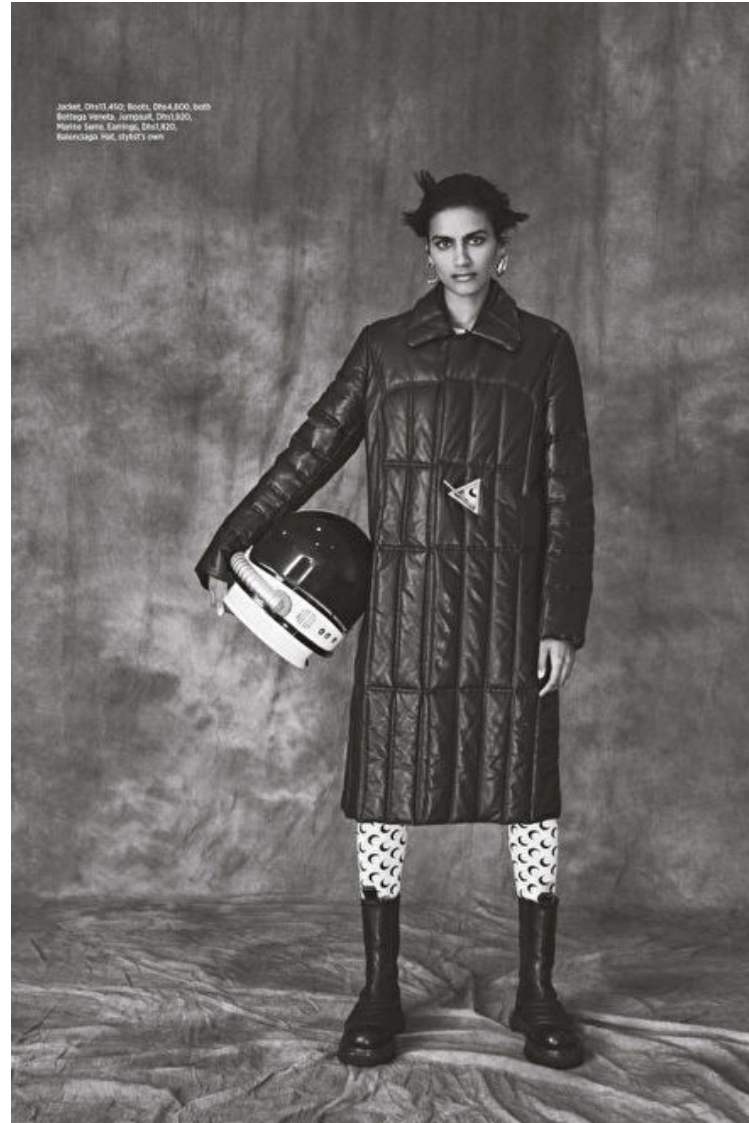

Modellink

Vasagatan 16, Goteborg, 41124, Goteborg, Sweden
Phone: 031-13 15 33 **Email:** info@modellink.se **Website:** http://modellink.se/

Shan Shahnoor

Height 178cm / 5' 10.0"

Bust 83cm / 32.5"

Waist 61cm / 24"

Hips 89cm / 35"

Shoes EU/US/UK 40 / 9 / 7

Eyes Brown

Hair Dark brown

Cup B