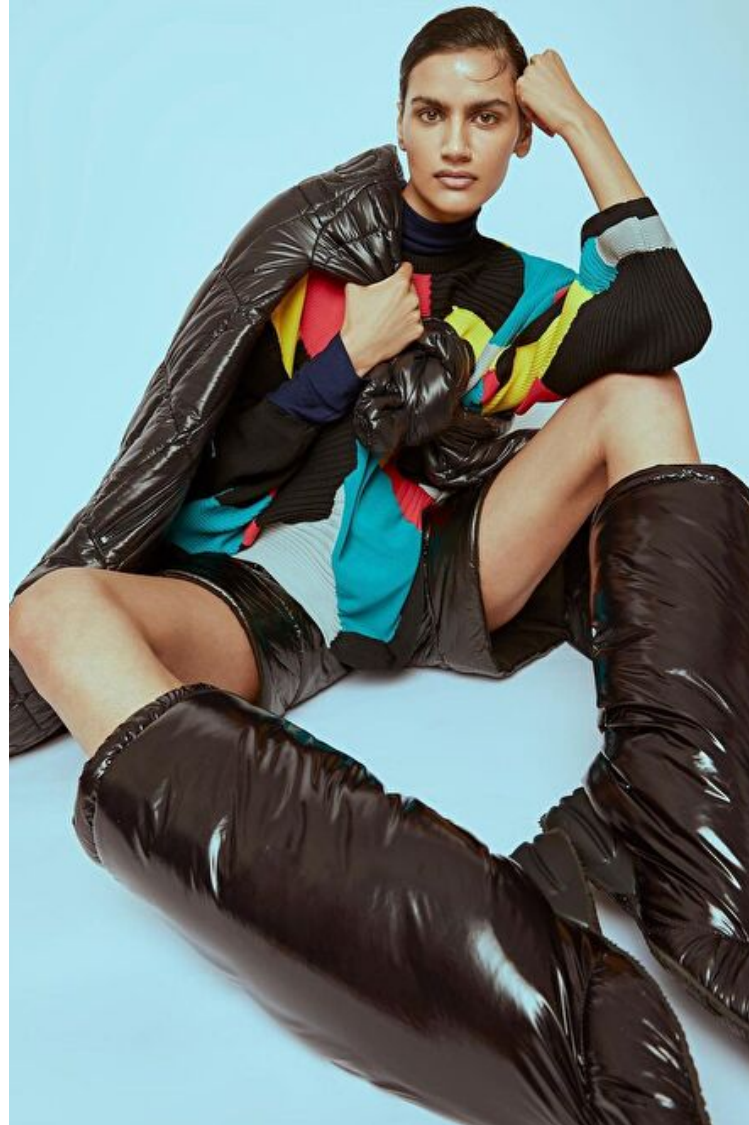

Modellink

Vasagatan 16, Goteborg, 41124, Goteborg, Sweden
Phone: 031-13 15 33 **Email:** info@modellink.se **Website:** http://modellink.se/

Shan Shahnoor

Height 178cm / 5' 10.0"

Bust 83cm / 32.5"

Waist 61cm / 24"

Hips 89cm / 35"

Shoes EU/US/UK 40 / 9 / 7

Eyes Brown

Hair Dark brown

Cup B