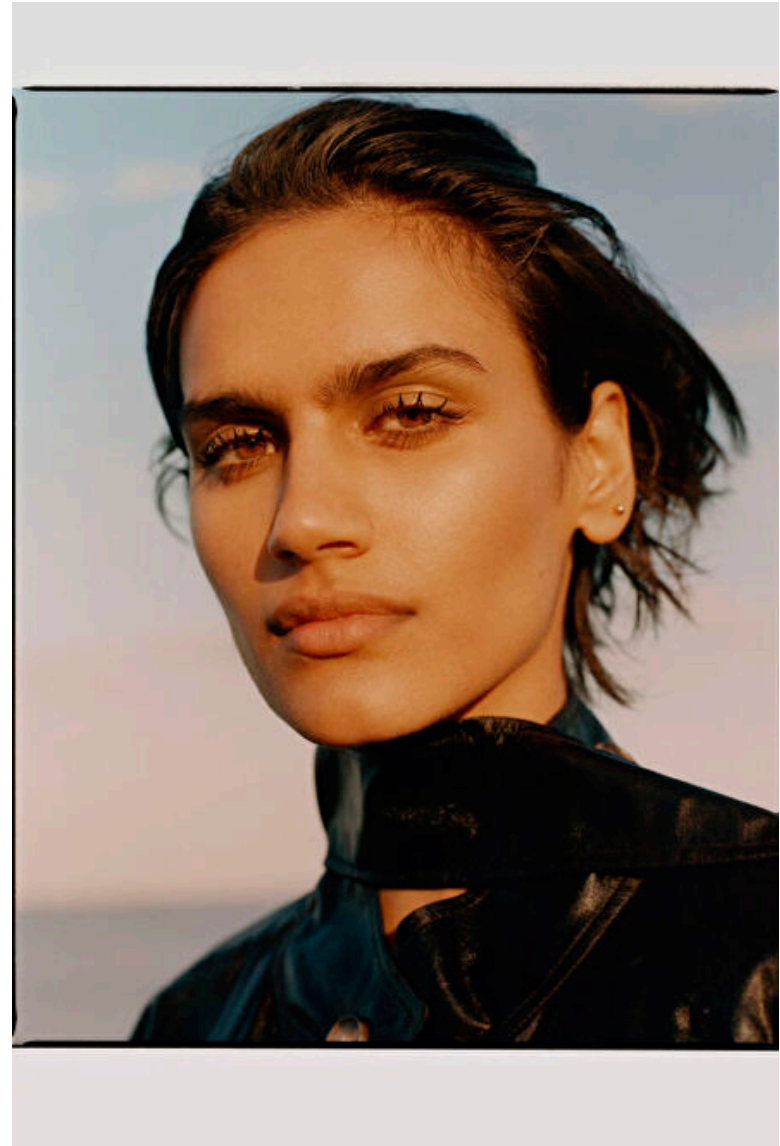

Modellink

Vasagatan 16, Goteborg, 41124, Goteborg, Sweden
Phone: 031-13 15 33 **Email:** info@modellink.se **Website:** <http://modellink.se/>

Shan Shahnoor

Height 178cm / 5' 10.0"

Bust 83cm / 32.5"

Waist 61cm / 24"

Hips 89cm / 35"

Shoes EU/US/UK 40 / 9 / 7

Eyes Brown

Hair Dark brown

Cup B