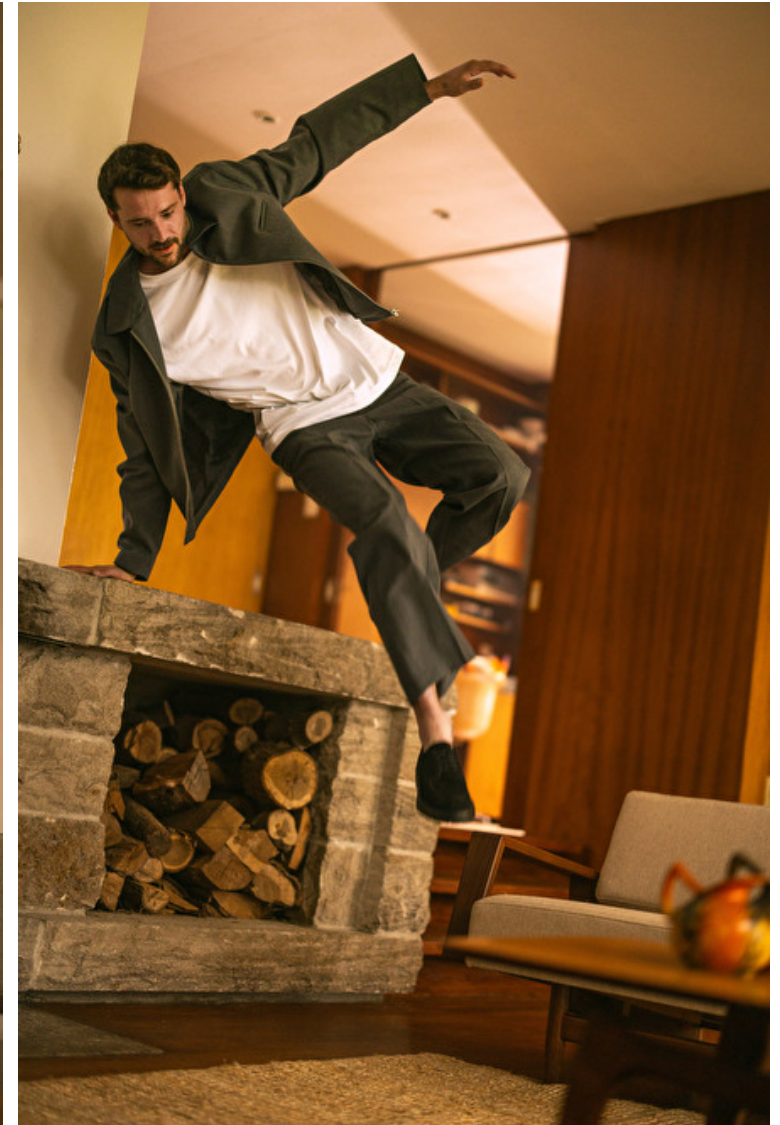

Koen Krommenhoek

Height 190cm / 6' 3.0"

Chest 98cm / 38.5"

Waist 80cm / 31.5"

Hips 101cm / 40"

Shoes EU/US/UK 43 / 10.5 / 9

Eyes Green

Hair Brown

Inseam 81cm / 32"

Suit size 48cm / 38"

Suit cut Regular