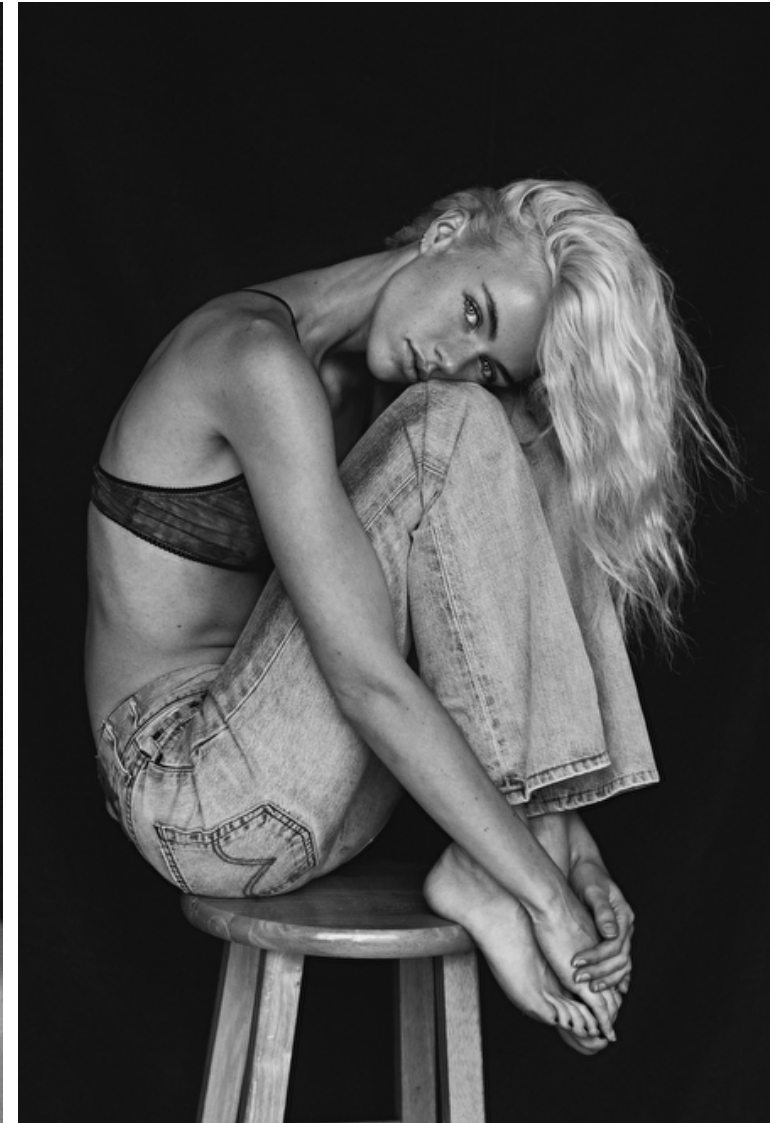

Kristen Paige

Height 178cm / 5' 10.0"

Bust 86cm / 34"

Waist 62cm / 24.5"

Hips 88cm / 34.5"

Shoes EU/US/UK 42 / 10.5 / 9

Eyes Blue

Hair Blond