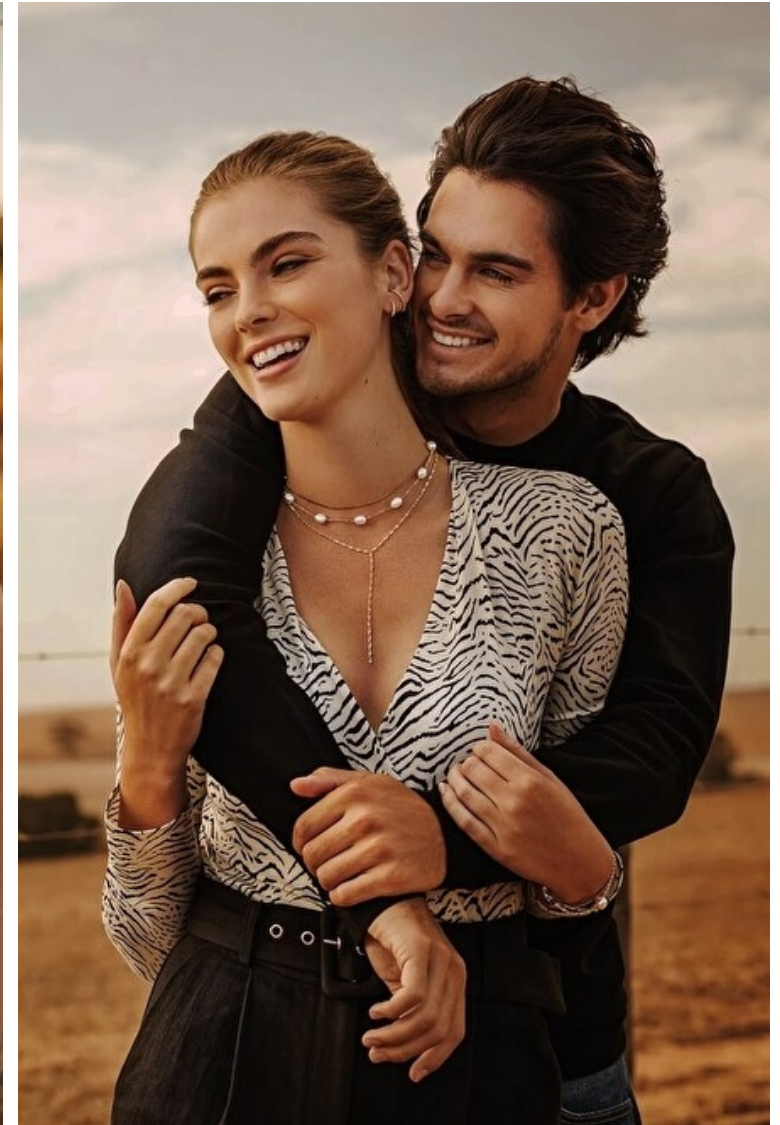

Kristilene Dicks

Height 180cm / 5' 11.0"

Bust 93cm / 36.5"

Waist 81cm / 32"

Hips 114cm / 45"

Shoes EU/US/UK 39.5 / 8.5 / 6

Eyes Blue green

Hair Dark blond

Cup B