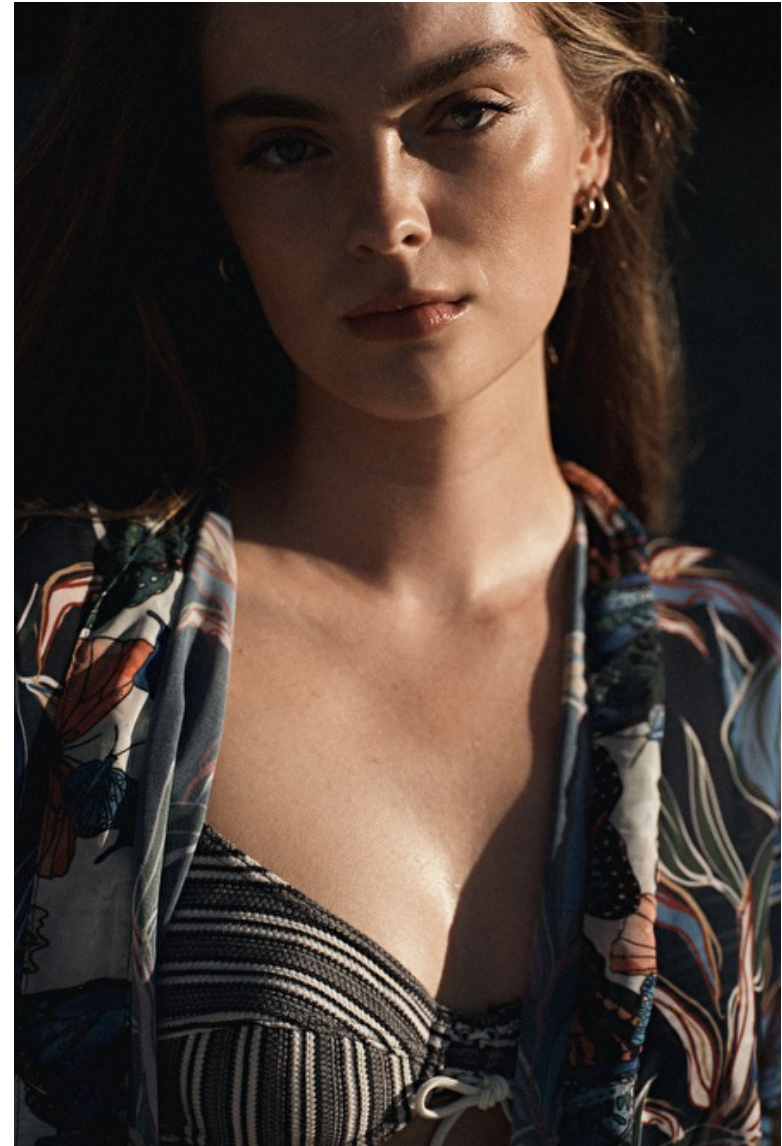

Kristilene Dicks

Height 180cm / 5' 11.0"

Bust 93cm / 36.5"

Waist 81cm / 32"

Hips 114cm / 45"

Shoes EU/US/UK 39.5 / 8.5 / 6

Eyes Blue green

Hair Dark blond

Cup B

Kristilene Dicks

Height 180cm / 5' 11.0"

Bust 93cm / 36.5"

Waist 81cm / 32"

Hips 114cm / 45"

Shoes EU/US/UK 39.5 / 8.5 / 6

Eyes Blue green