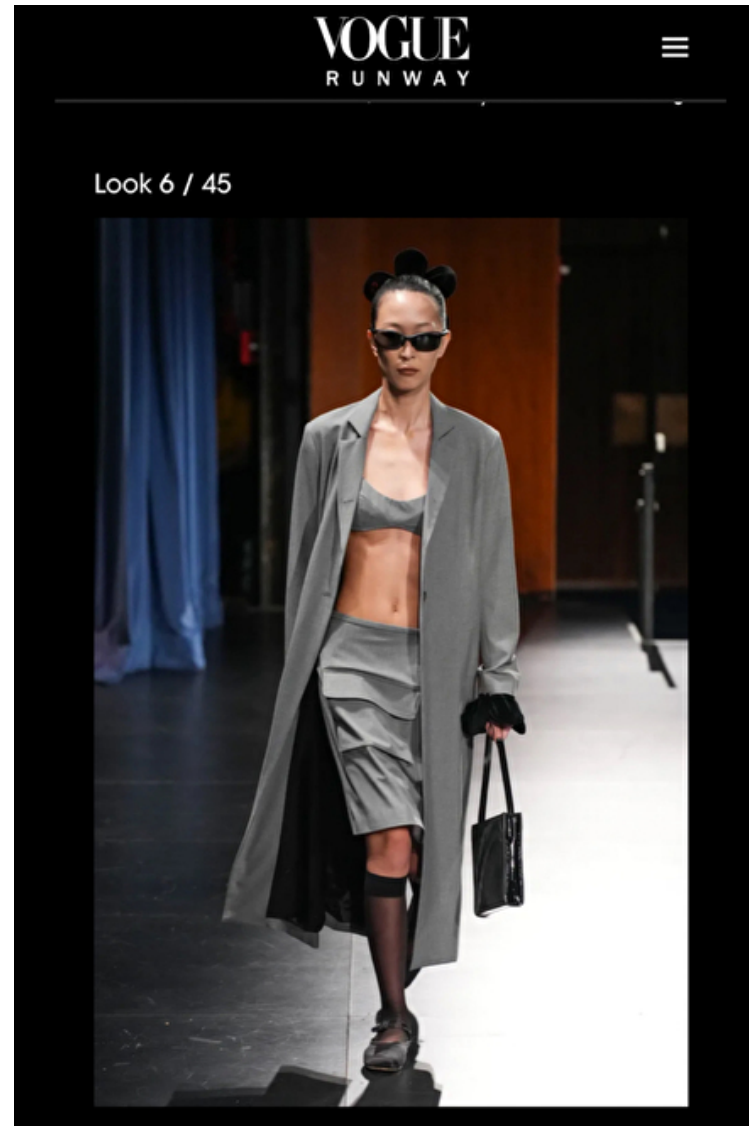

Modellink

Vasagatan 16, Goteborg, 41124, Goteborg, Sweden
Phone: 031-13 15 33 Email: info@modellink.se Website: http://modellink.se/

Kristin Mckinney

Height 176cm / 5' 9.5"

Bust 77cm / 30.5"

Waist 60cm / 23.5"

Hips 89cm / 35"

Shoes EU/US/UK 39.5 / 8.5 / 6

Eyes Dark brown

Hair Black

Cup C