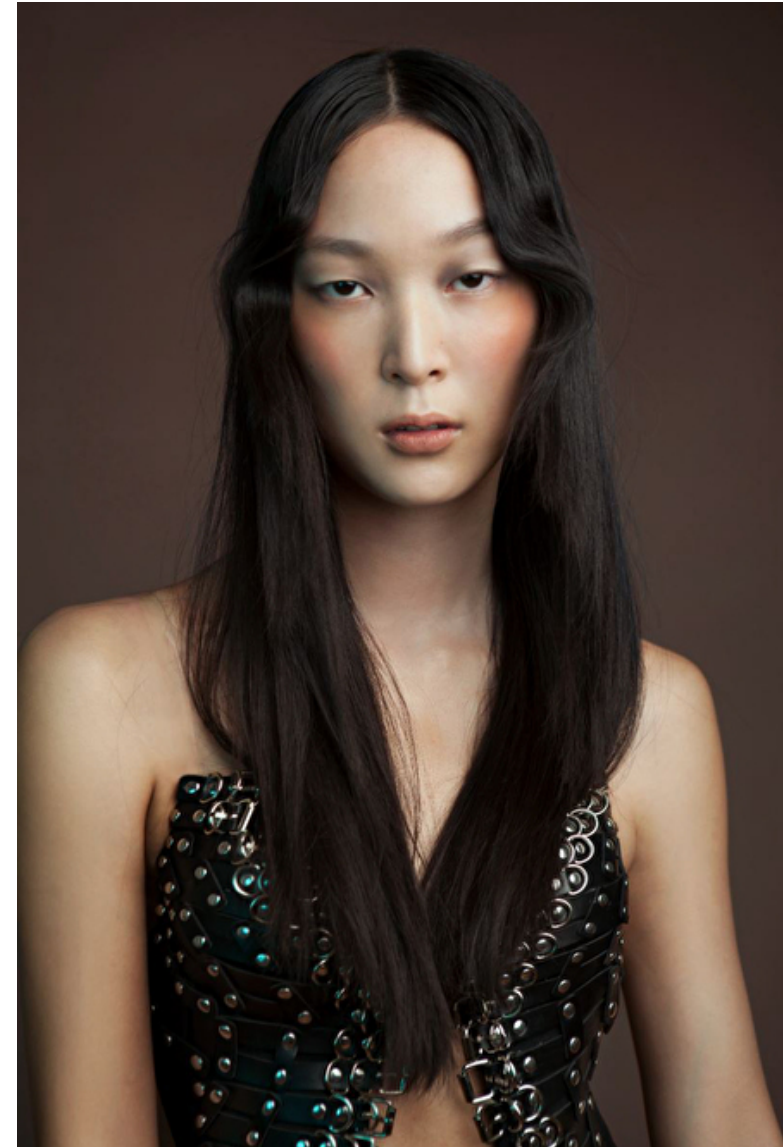

Modellink

Vasagatan 16, Goteborg, 41124, Goteborg, Sweden
Phone: 031-13 15 33 **Email:** info@modellink.se **Website:** http://modellink.se/

Kristin Mckinney

Height 176cm / 5' 9.5"

Bust 77cm / 30.5"

Waist 60cm / 23.5"

Hips 89cm / 35"

Shoes EU/US/UK 39.5 / 8.5 / 6

Eyes Dark brown

Hair Black

Cup C