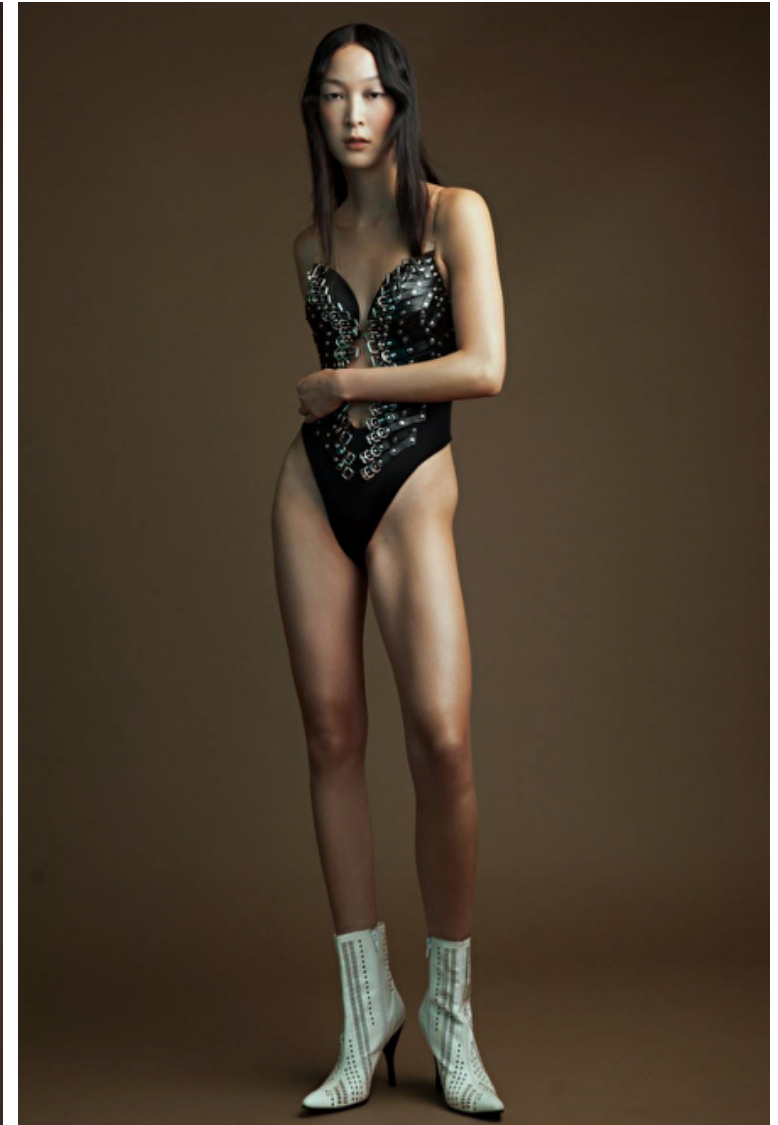

Modellink

Vasagatan 16, Goteborg, 41124, Goteborg, Sweden
Phone: 031-13 15 33 **Email:** info@modellink.se **Website:** <http://modellink.se/>

Kristin Mckinney

Height 176cm / 5' 9.5"

Bust 77cm / 30.5"

Waist 60cm / 23.5"

Hips 89cm / 35"

Shoes EU/US/UK 39.5 / 8.5 / 6

Eyes Dark brown

Hair Black

Cup C