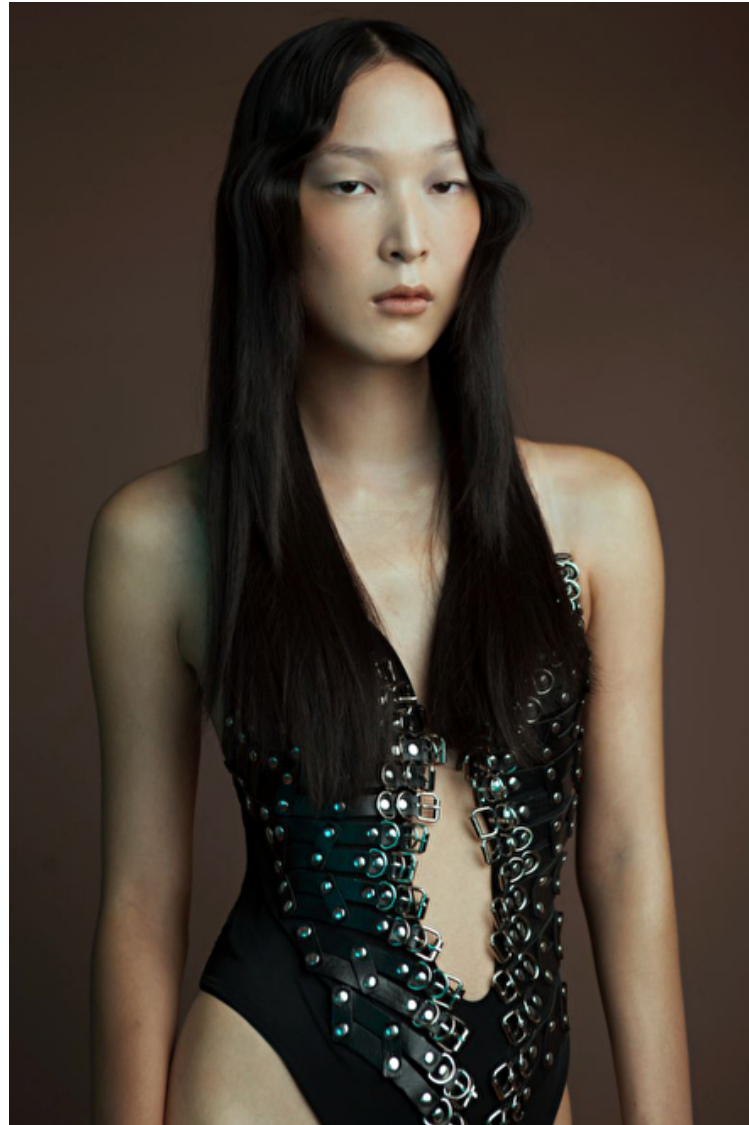

Modellink

Vasagatan 16, Goteborg, 41124, Goteborg, Sweden
Phone: 031-13 15 33 **Email:** info@modellink.se **Website:** <http://modellink.se/>

Kristin Mckinney

Height 176cm / 5' 9.5"

Bust 77cm / 30.5"

Waist 60cm / 23.5"

Hips 89cm / 35"

Shoes EU/US/UK 39.5 / 8.5 / 6

Eyes Dark brown

Hair Black

Cup C