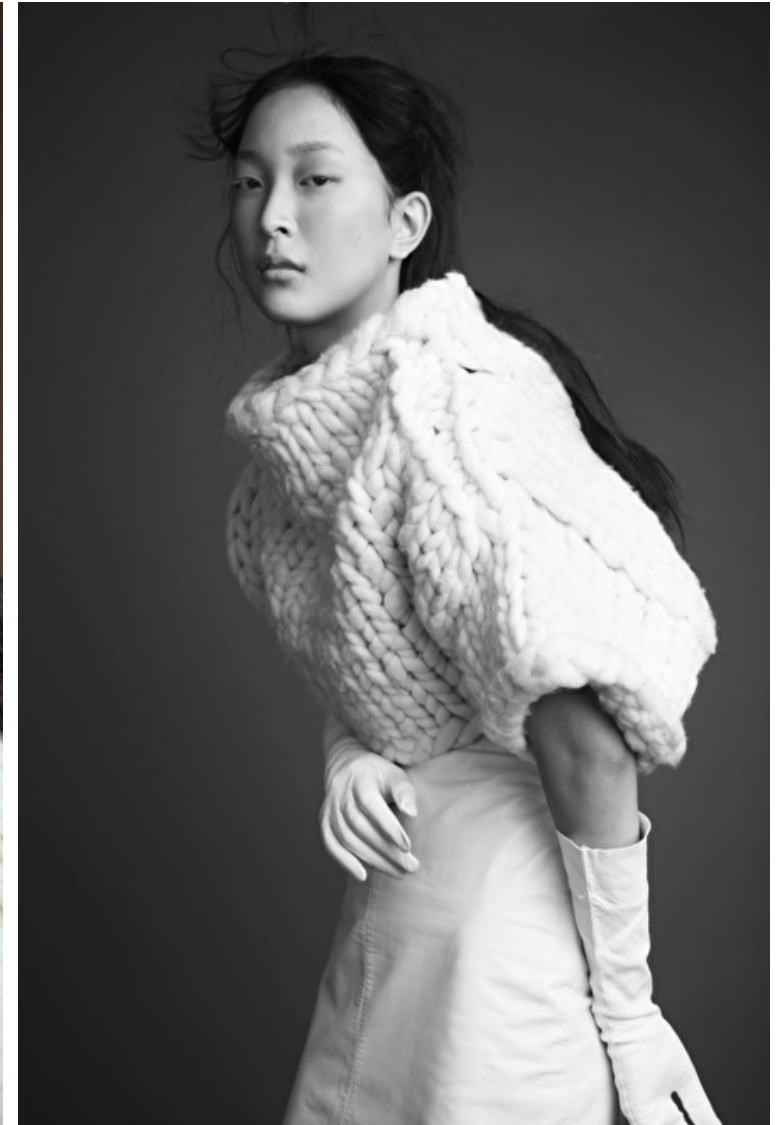

Modellink

Vasagatan 16, Goteborg, 41124, Goteborg, Sweden
Phone: 031-13 15 33 **Email:** info@modellink.se **Website:** http://modellink.se/

Kristin Mckinney

Height 176cm / 5' 9.5"

Bust 77cm / 30.5"

Waist 60cm / 23.5"

Hips 89cm / 35"

Shoes EU/US/UK 39.5 / 8.5 / 6

Eyes Dark brown

Hair Black

Cup C