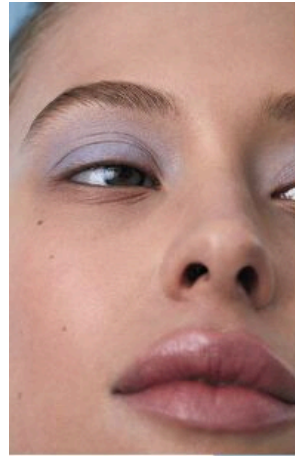

Modellink

Vasagatan 16, Goteborg, 41124, Goteborg, Sweden
Phone: 031-13 15 33 Email: info@modellink.se Website: http://modellink.se/

Ksenia Lifanova

Height 175cm / 5' 9.0"

Bust 83cm / 32.5"

Waist 63cm / 25"

Hips 88cm / 34.5"

Shoes EU/US/UK 39 / 8 / 6

Eyes Green

Hair Blond

CLOUD-SOFT SKIN