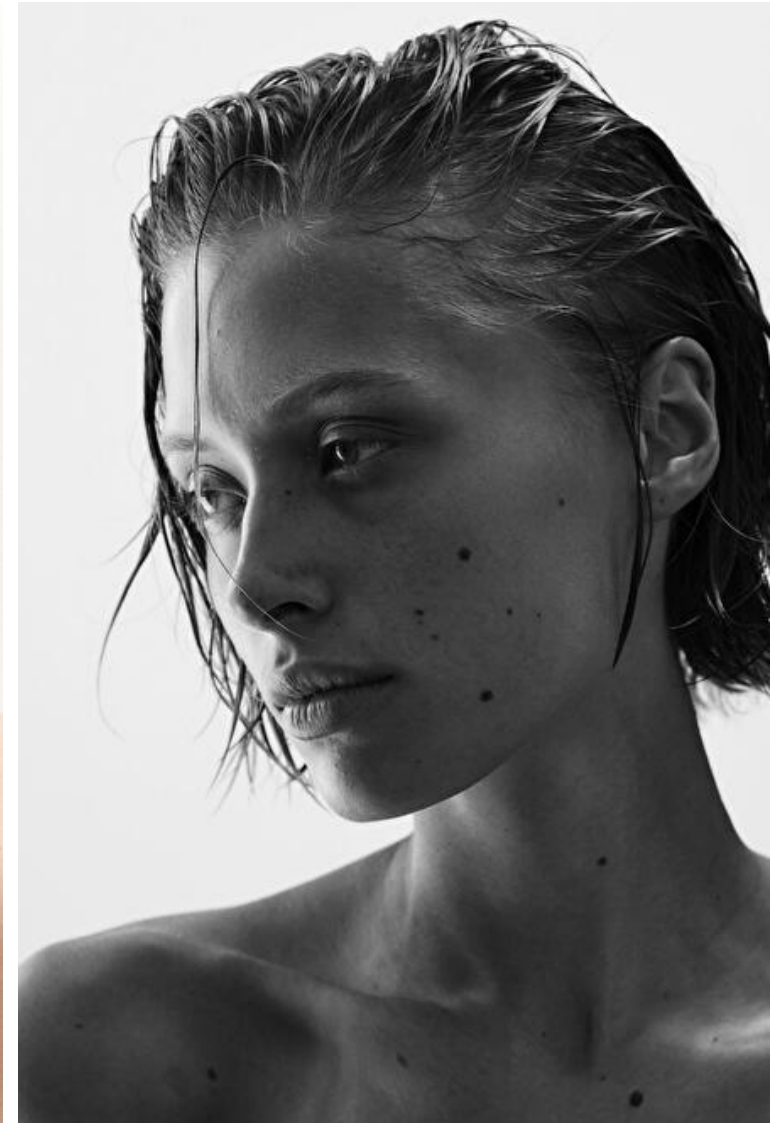

Ksenia Lifanova

Height 175cm / 5' 9.0"

Bust 83cm / 32.5"

Waist 63cm / 25"

Hips 88cm / 34.5"

Shoes EU/US/UK 39 / 8 / 6

Eyes Green

Hair Blond