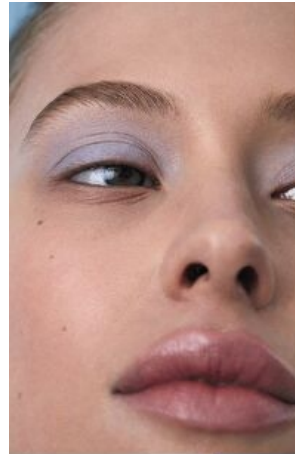

Vasagatan 16, Goteborg, 41124, Goteborg, Sweden
Phone: 031-13 15 33 Email: info@modellink.se Website: http://modellink.se/

Ksenia Lifanova

Height 175cm / 5' 9.0"

Bust 83cm / 32.5"

Waist 63cm / 25"

Hips 88cm / 34.5"

Shoes EU/US/UK 39 / 8 / 6

Eyes Green

Hair Blond

CLOUD-SOFT SKIN