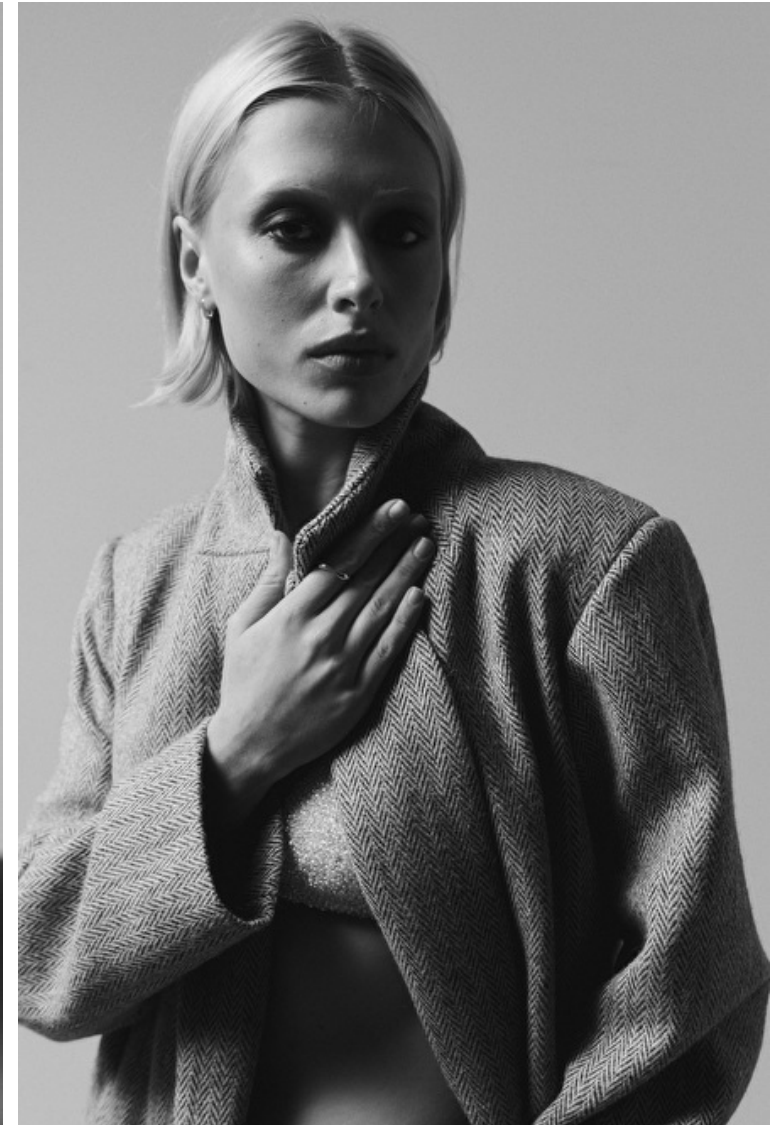

Ksenia Lifanova

Height 175cm / 5' 9.0"

Bust 83cm / 32.5"

Waist 63cm / 25"

Hips 88cm / 34.5"

Shoes EU/US/UK 39 / 8 / 6

Eyes Green

Hair Blond