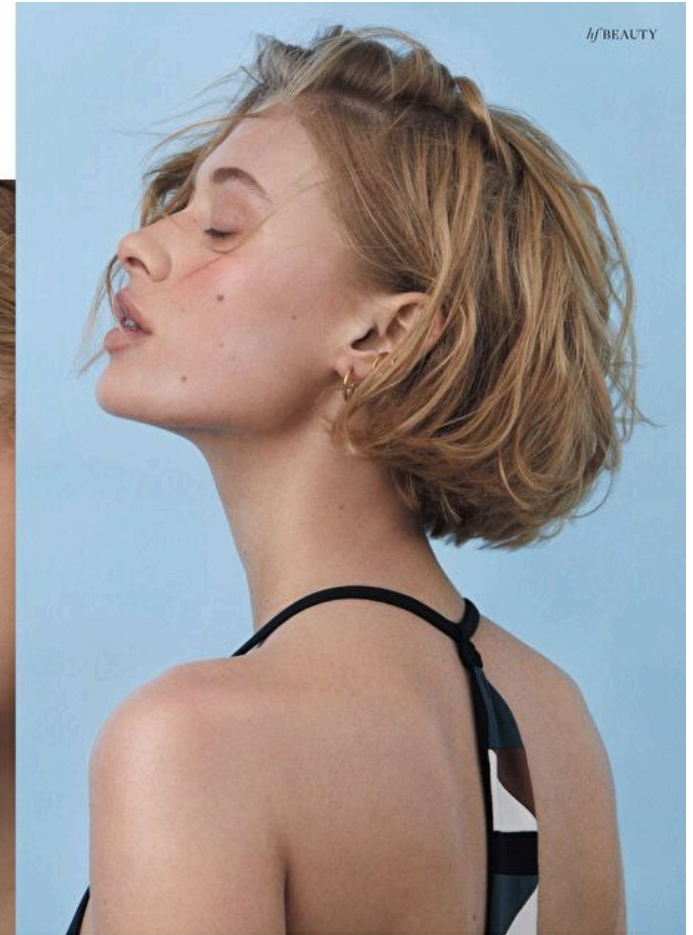

lf/BEAUTY

HELENAANDSON.COM 59