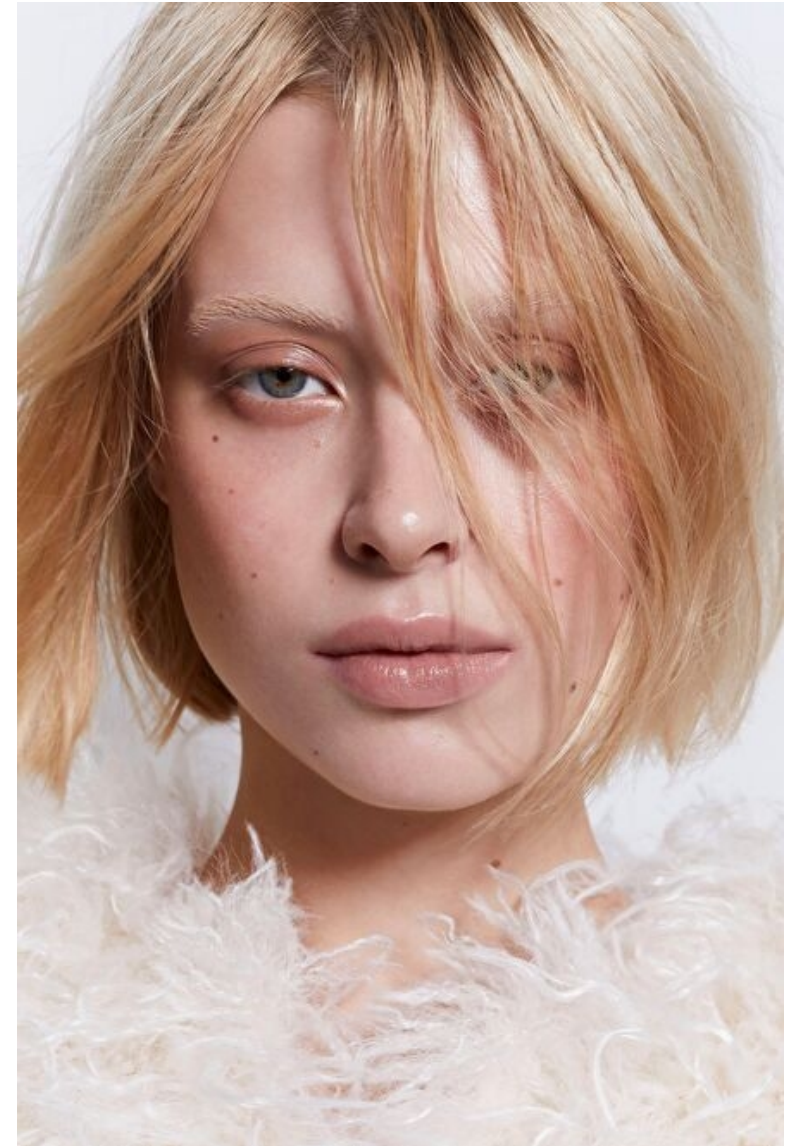

Ksenia Lifanova

Height 175cm / 5' 9.0"

Bust 83cm / 32.5"

Waist 63cm / 25"

Hips 88cm / 34.5"

Shoes EU/US/UK 39 / 8 / 6

Eyes Green

Hair Blond