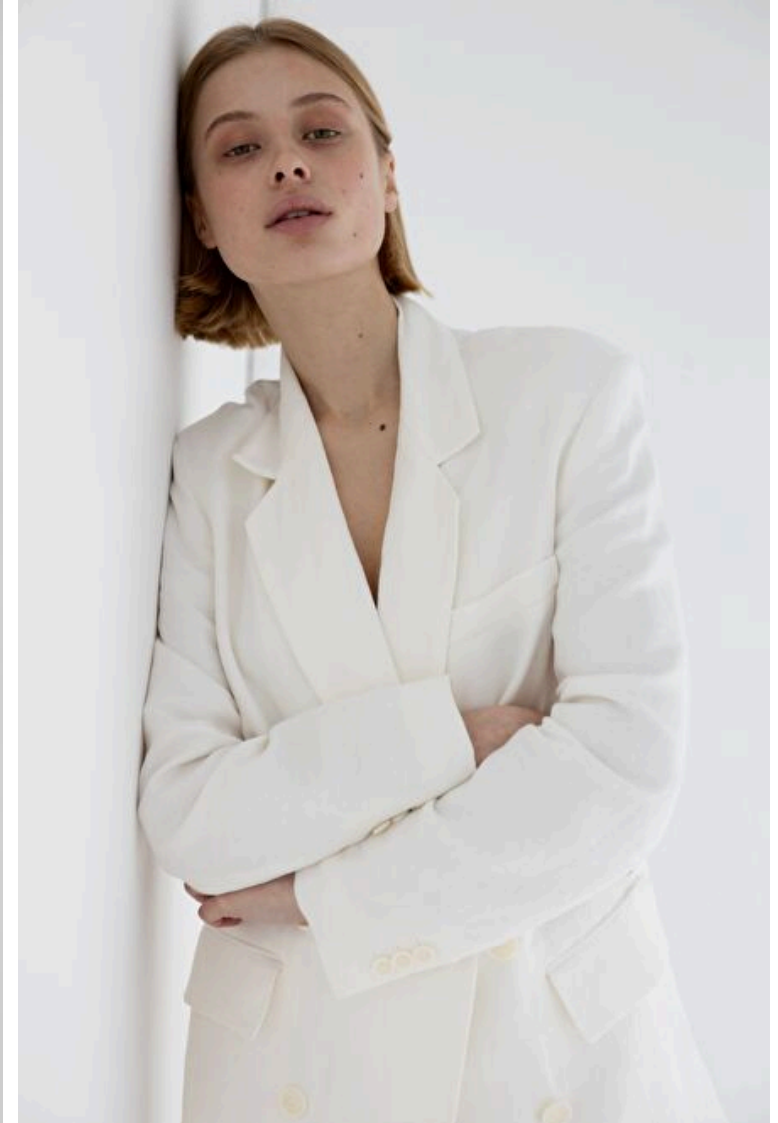

Ksenia Lifanova

Height 175cm / 5' 9.0"

Bust 83cm / 32.5"

Waist 63cm / 25"

Hips 88cm / 34.5"

Shoes EU/US/UK 39 / 8 / 6

Eyes Green

Hair Blond