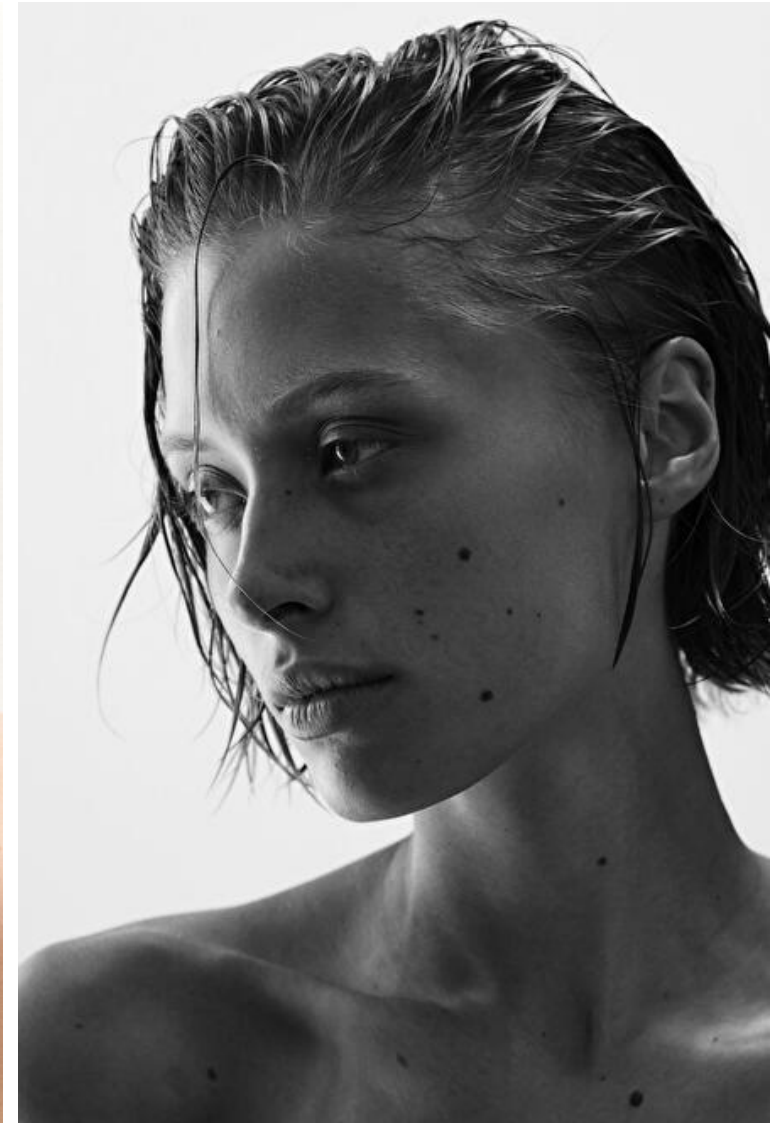

Modellink

Vasagatan 16, Goteborg, 41124, Goteborg, Sweden
Phone: 031-13 15 33 **Email:** info@modellink.se **Website:** http://modellink.se/

Ksenia Lifanova

Height 175cm / 5' 9.0"

Bust 83cm / 32.5"

Waist 63cm / 25"

Hips 88cm / 34.5"

Shoes EU/US/UK 39 / 8 / 6

Eyes Green

Hair Blond