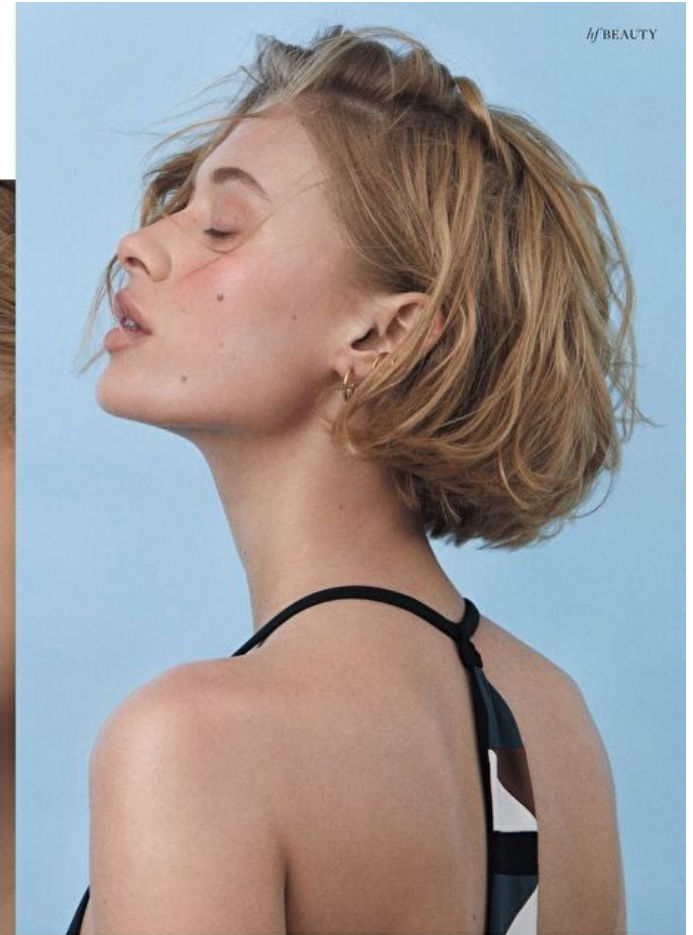

l/f BEAUTY

HELLENWATSON.COM 59