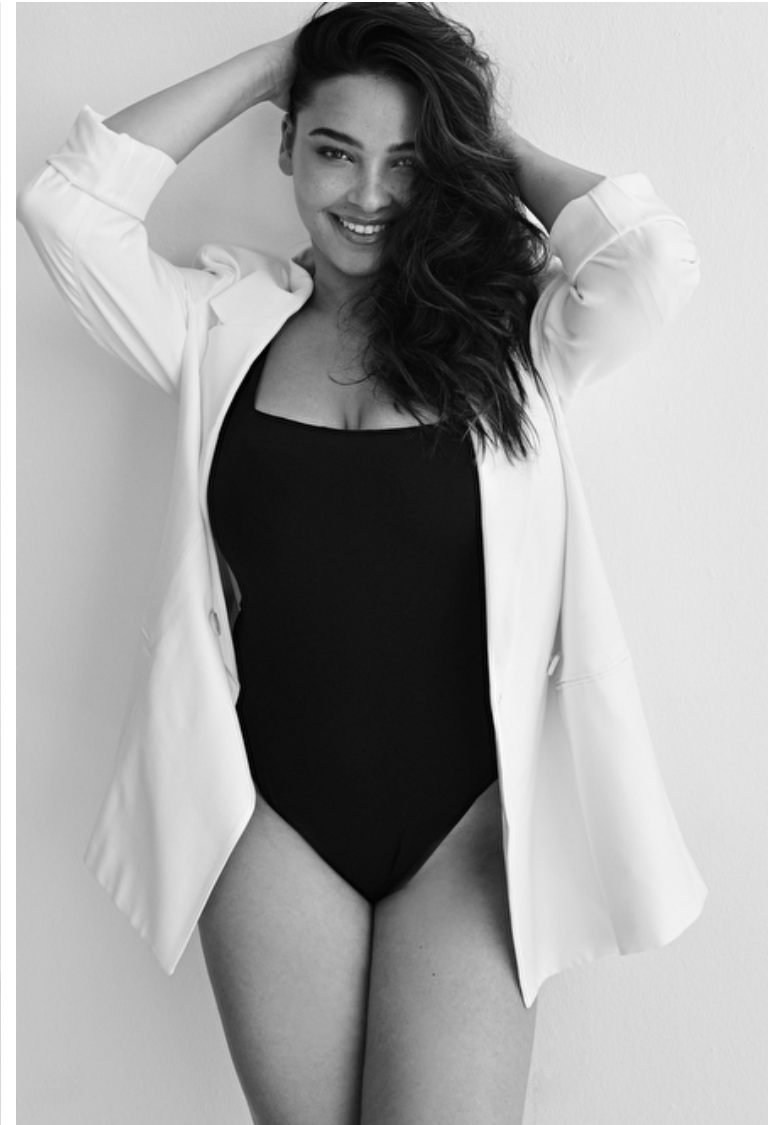

## Lana Omar

Height 176cm / 5' 9.5"

Size EU/US 42 / 12

Bust 110cm / 43.5"

Waist 89cm / 35"

Hips 110cm / 43.5"

Shoes EU/US/UK 39 / 8 / 6

Eyes Brown

Hair Brown