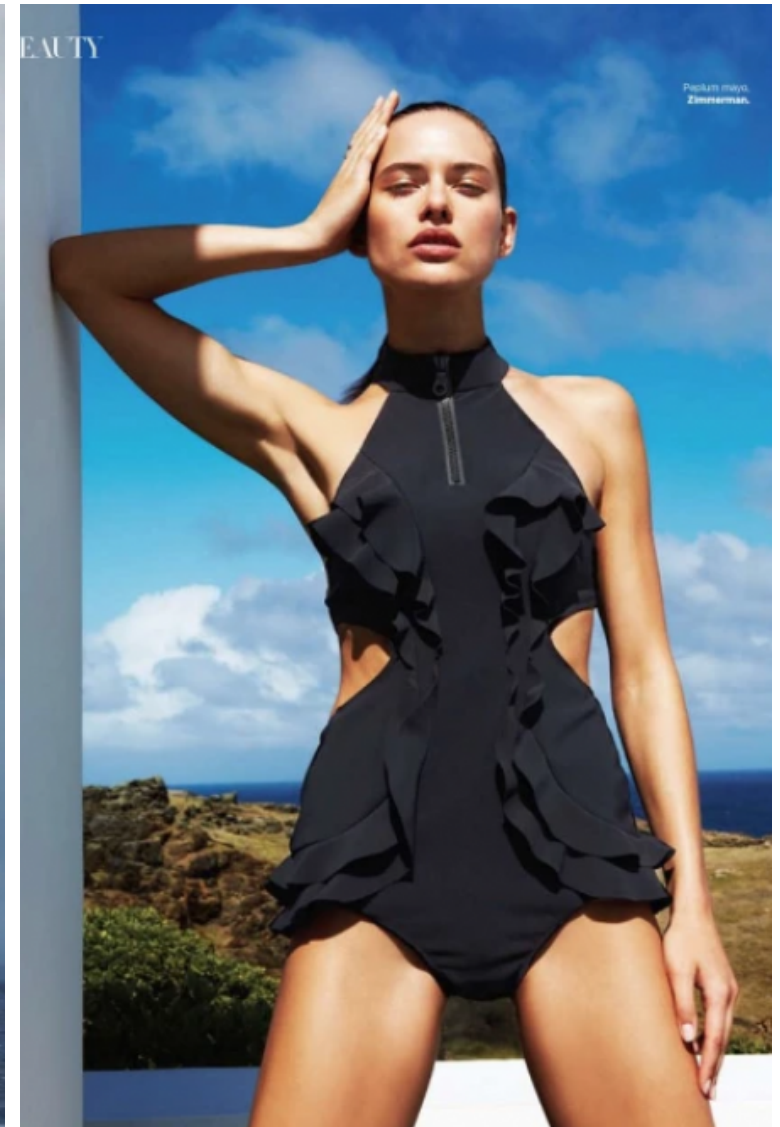

## Lana Zakocela

Height 173cm / 5' 8.0"

Bust 85cm / 33.5"

Waist 60cm / 23.5"

Hips 88cm / 34.5"

Shoes EU/US/UK 38 / 7.5 / 5

Eyes Blue green

Hair Brown