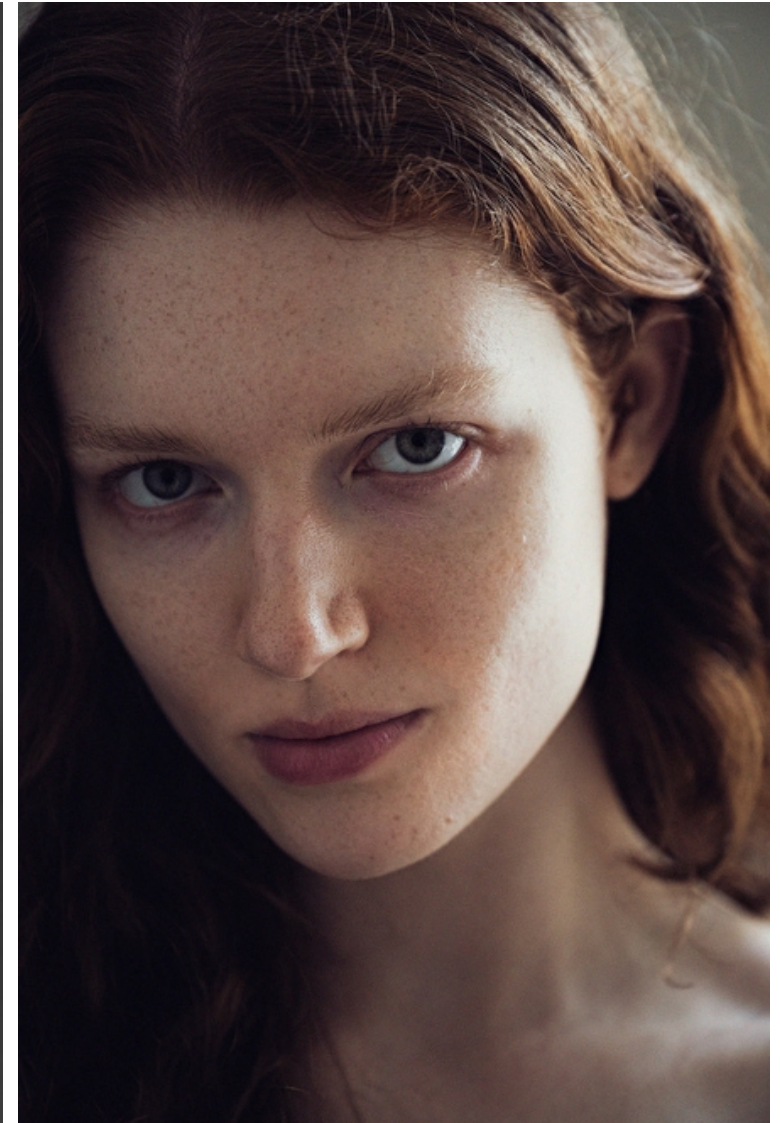

Laura Ingram

Height 180cm / 5' 11.0"

Bust 86cm / 34"

Waist 68cm / 27"

Hips 98cm / 38.5"

Shoes EU/US/UK 39 / 8 / 6

Eyes Green

Hair Red

Cup D

Location London