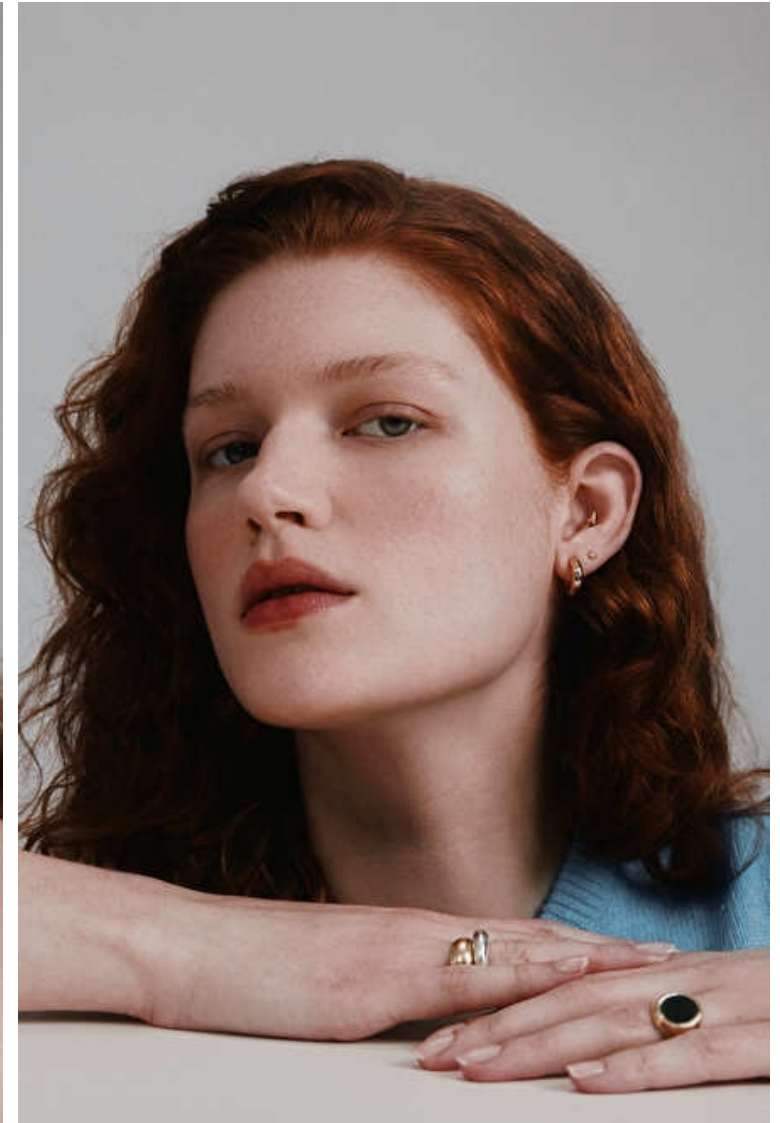

Laura Ingram

Height 180cm / 5' 11.0"

Bust 86cm / 34"

Waist 68cm / 27"

Hips 98cm / 38.5"

Shoes EU/US/UK 39 / 8 / 6

Eyes Green

Hair Red

Cup D

Location London