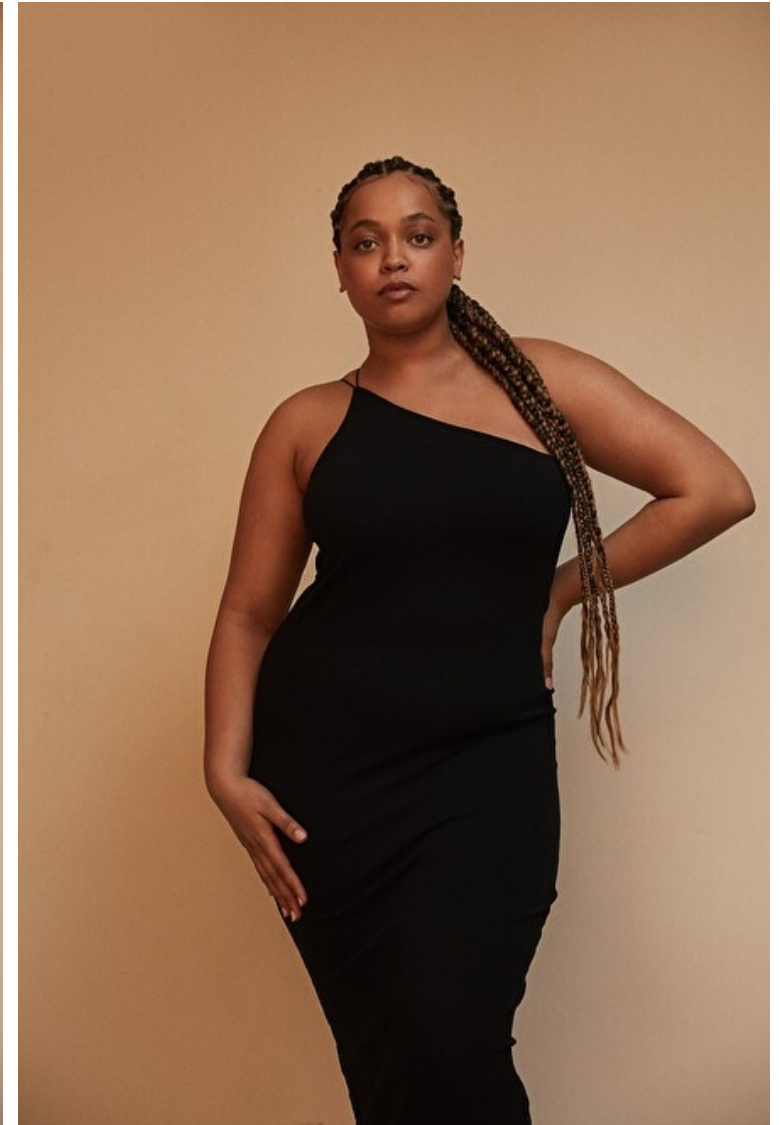

Laurissa W

Height 175cm / 5' 9.0"

Bust 104cm / 41"

Waist 84cm / 33"

Hips 120cm / 47"

Shoes EU/US/UK 41 / 9.5 / 8

Eyes Blue green

Hair Dark brown

Cup D