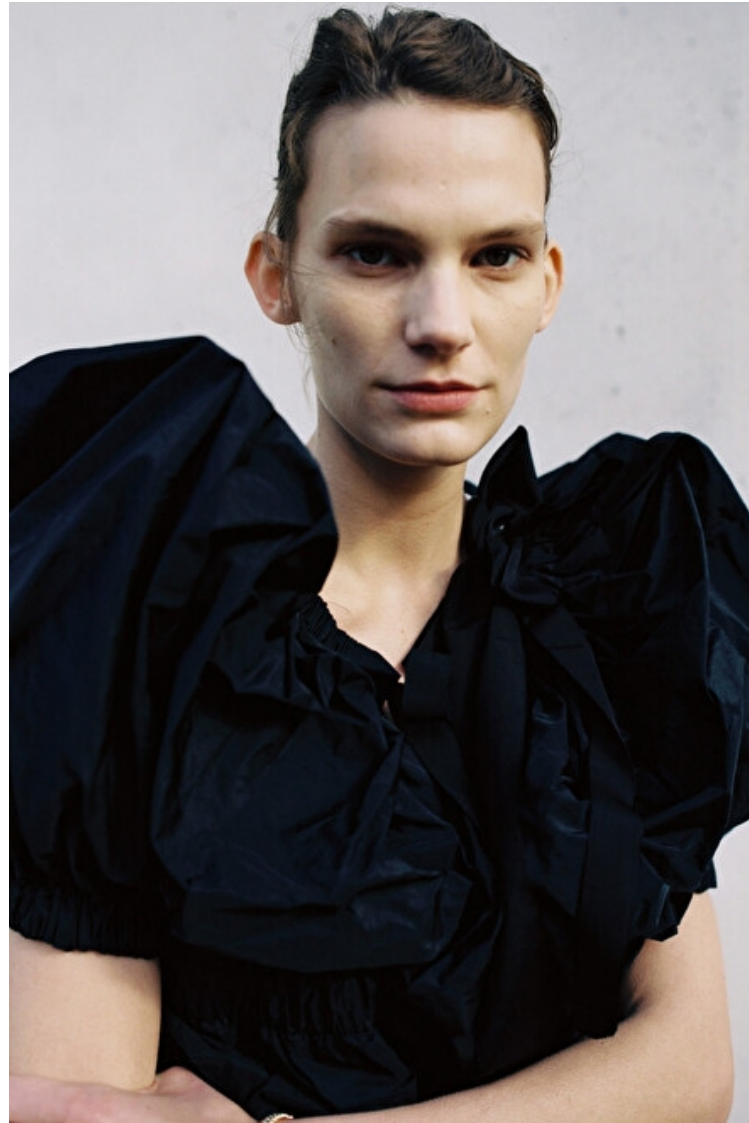

Lena Hardt

Height 178cm / 5' 10.0"

Bust 81cm / 32"

Waist 58cm / 23"

Hips 89cm / 35"

Shoes EU/US/UK 39 / 8 / 6

Eyes Brown

Hair Light brown

Cup B