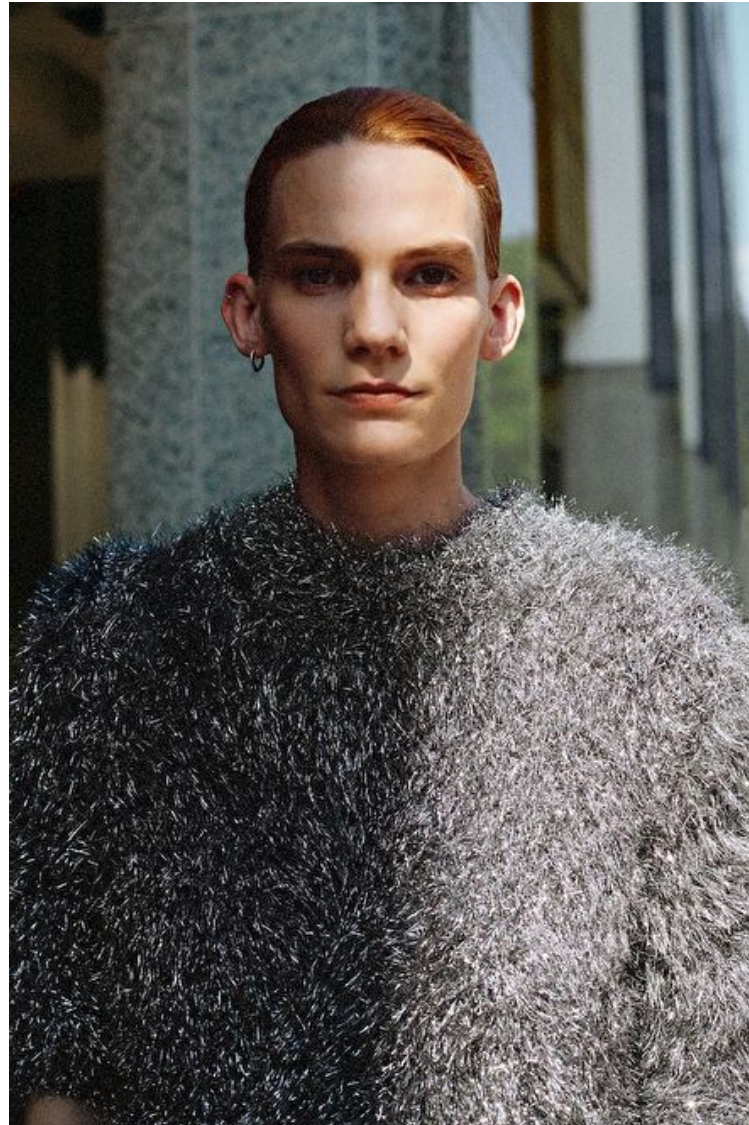

Modellink

Vasagatan 16, Goteborg, 41124, Goteborg, Sweden
Phone: 031-13 15 33 **Email:** info@modellink.se **Website:** <http://modellink.se/>

Lena Hardt

Height 178cm / 5' 10.0"

Bust 81cm / 32"

Waist 58cm / 23"

Hips 89cm / 35"

Shoes EU/US/UK 39 / 8 / 6

Eyes Brown

Hair Light brown

Cup B