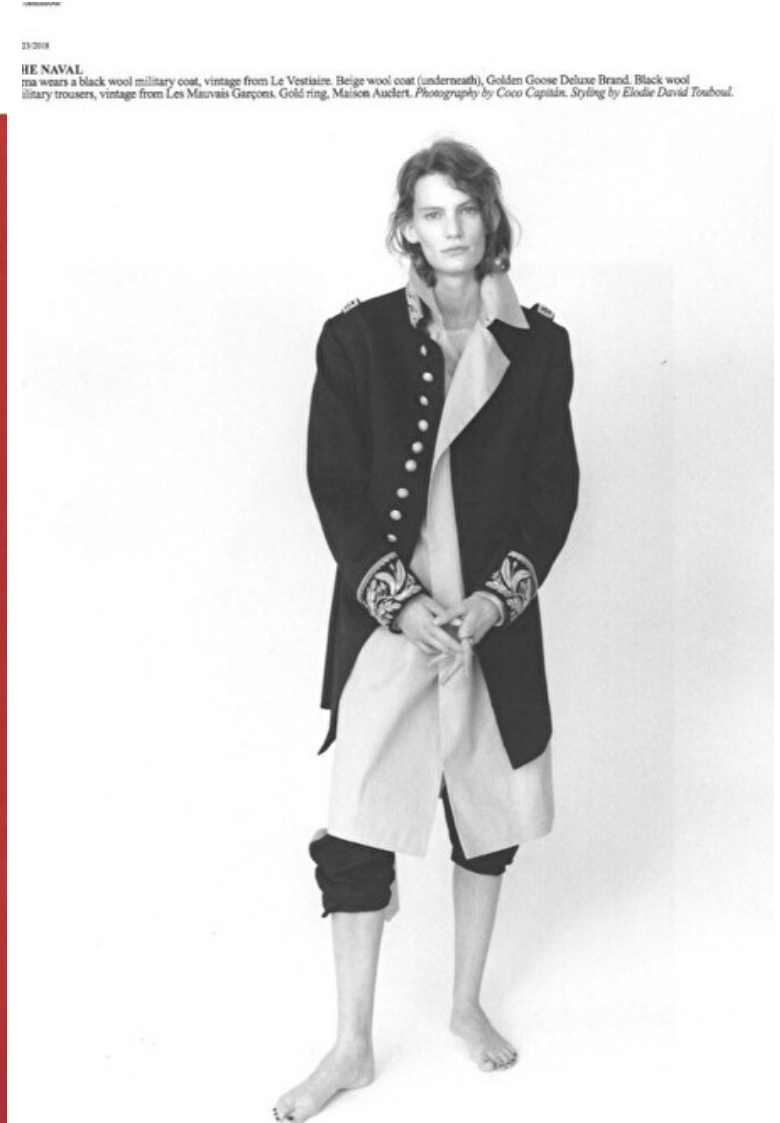

Modellink

Vasagatan 16, Goteborg, 41124, Goteborg, Sweden
Phone: 031-13 15 33 **Email:** info@modellink.se **Website:** http://modellink.se/

Lena Hardt

Height 178cm / 5' 10.0"

Bust 81cm / 32"

Waist 58cm / 23"

Hips 89cm / 35"

Shoes EU/US/UK 39 / 8 / 6

Eyes Brown

Hair Light brown

Cup B