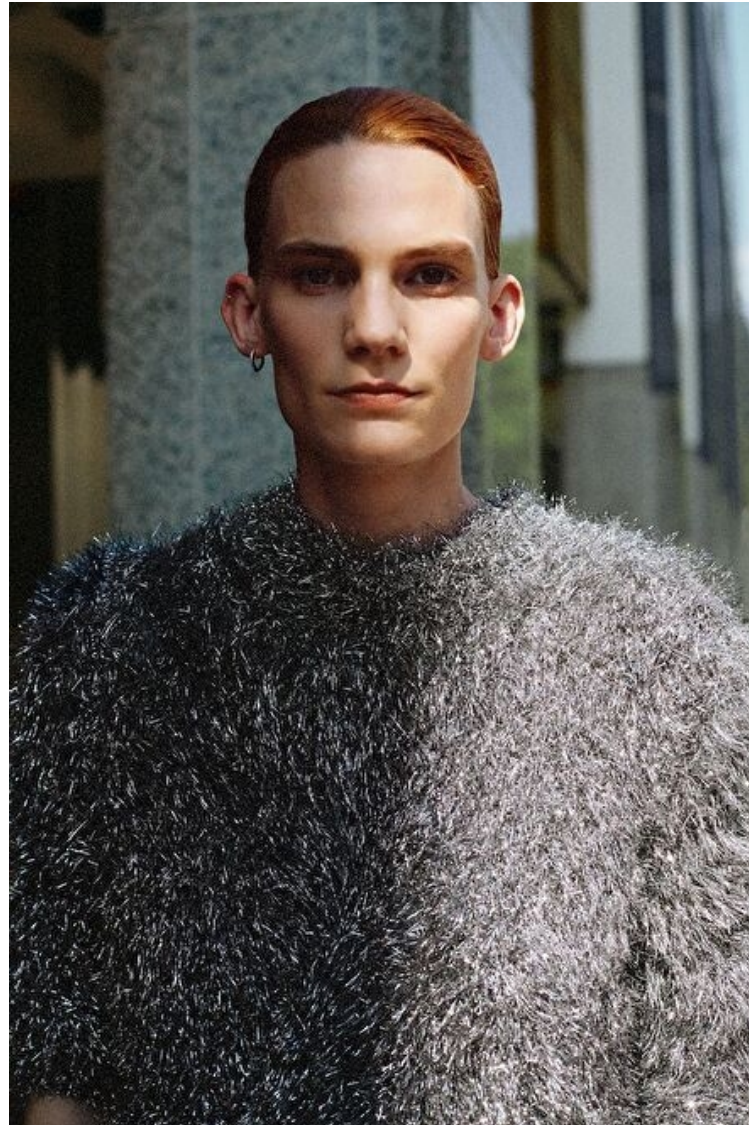

Bust 81cm / 32"

Waist 58cm / 23"

Hips 89cm / 35"

Shoes EU/US/UK 39 / 8 / 6

Eyes Brown

Hair Light brown

Cup B

Lena Hardt