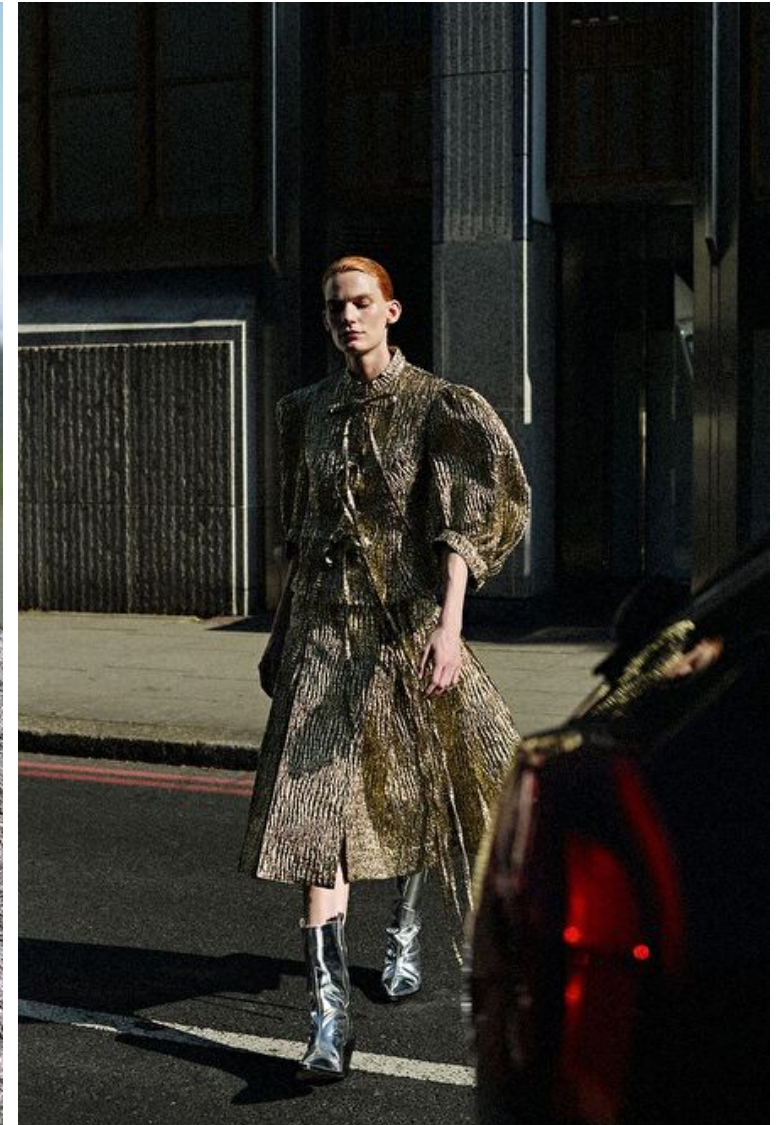

Modellink

Vasagatan 16, Goteborg, 41124, Goteborg, Sweden
Phone: 031-13 15 33 **Email:** info@modellink.se **Website:** <http://modellink.se/>

Lena Hardt

Height 178cm / 5' 10.0"

Bust 81cm / 32"

Waist 58cm / 23"

Hips 89cm / 35"

Shoes EU/US/UK 39 / 8 / 6

Eyes Brown

Hair Light brown

Cup B