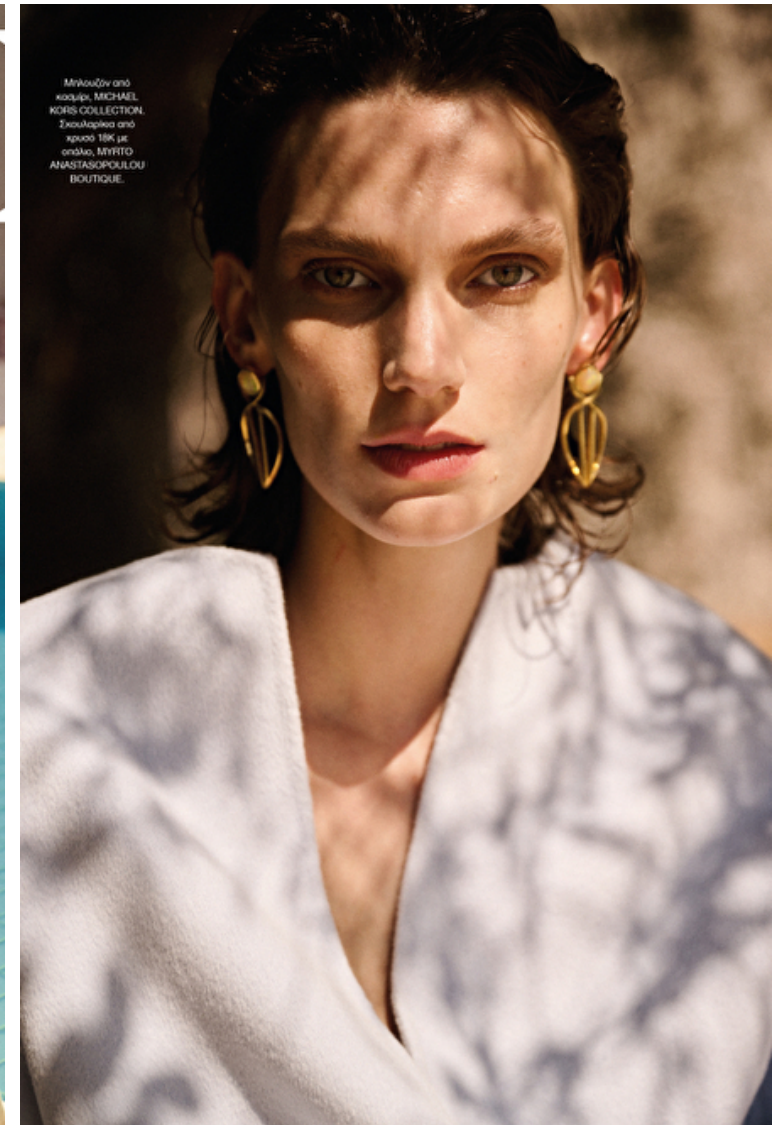

Modellink

Vasagatan 16, Goteborg, 41124, Goteborg, Sweden
Phone: 031-13 15 33 Email: info@modellink.se Website: http://modellink.se/

Lena Hardt

Height 178cm / 5' 10.0"

Bust 81cm / 32"

Waist 58cm / 23"

Hips 89cm / 35"

Shoes EU/US/UK 39 / 8 / 6

Eyes Brown

Hair Light brown

Cup B