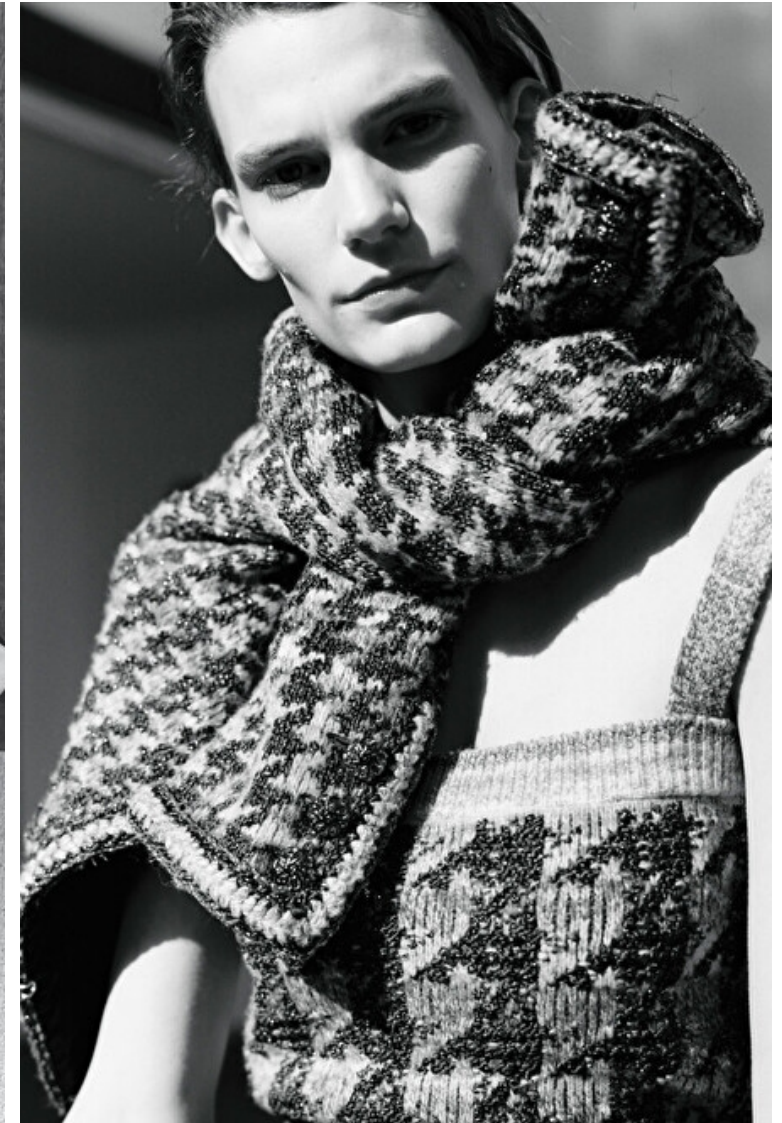

Lena Hardt

Height 178cm / 5' 10.0"

Bust 81cm / 32"

Waist 58cm / 23"

Hips 89cm / 35"

Shoes EU/US/UK 39 / 8 / 6

Eyes Brown

Hair Light brown

Cup B