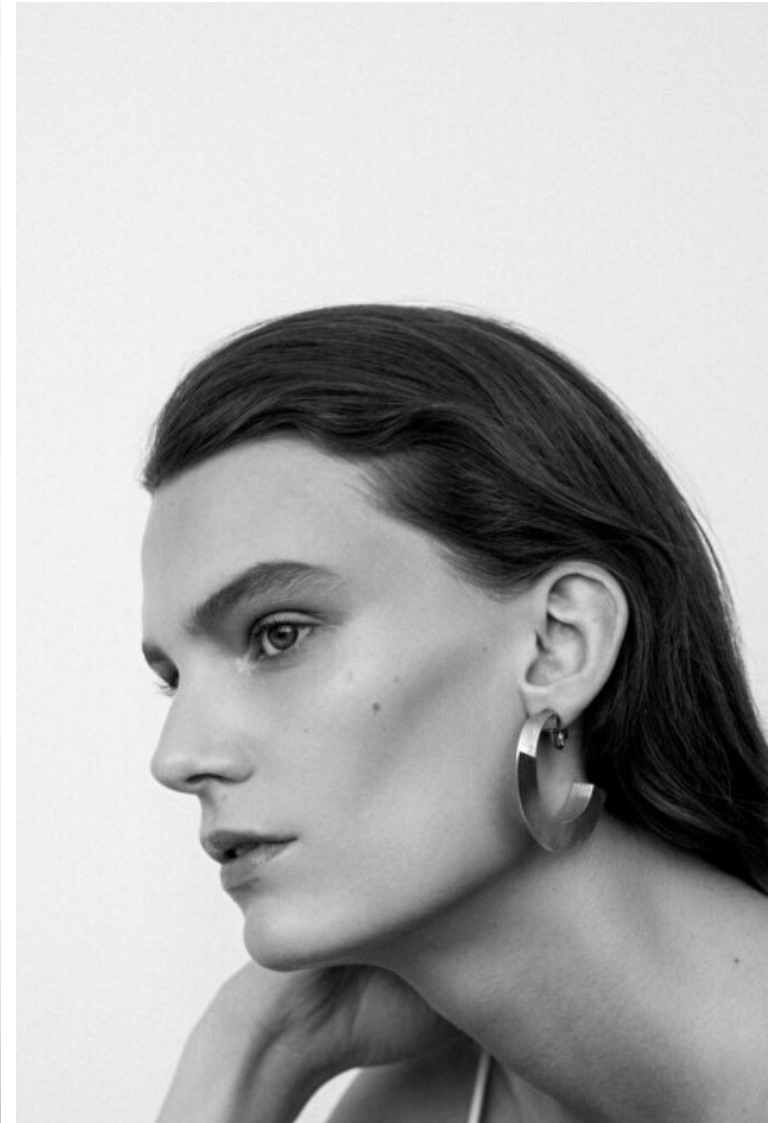

Modellink

Vasagatan 16, Goteborg, 41124, Goteborg, Sweden
Phone: 031-13 15 33 **Email:** info@modellink.se **Website:** <http://modellink.se/>

Lena Hardt

Height 178cm / 5' 10.0"

Bust 81cm / 32"

Waist 58cm / 23"

Hips 89cm / 35"

Shoes EU/US/UK 39 / 8 / 6

Eyes Brown

Hair Light brown

Cup B