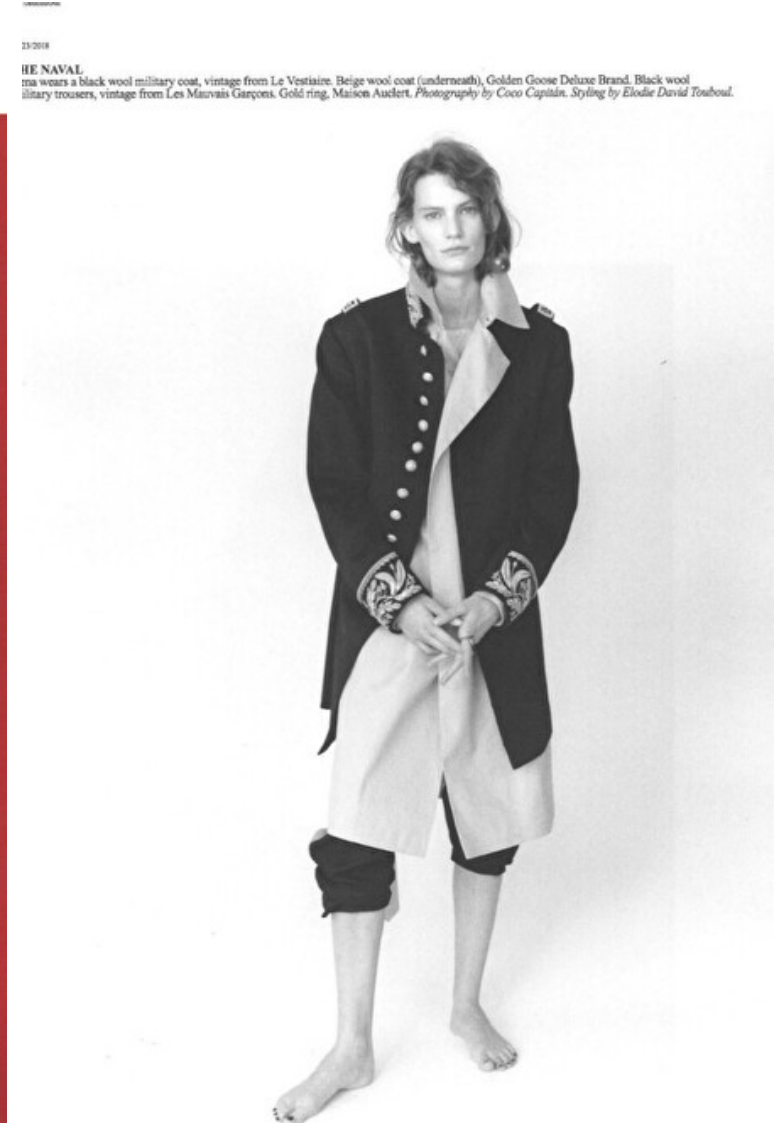

Vasagatan 16, Goteborg, 41124, Goteborg, Sweden
Phone: 031-13 15 33 Email: info@modellink.se Website: http://modellink.se/

Lena Hardt

Height 178cm / 5' 10.0"

Bust 81cm / 32"

Waist 58cm / 23"

Hips 89cm / 35"

Shoes EU/US/UK 39 / 8 / 6

Eyes Brown

Hair Light brown

Cup B