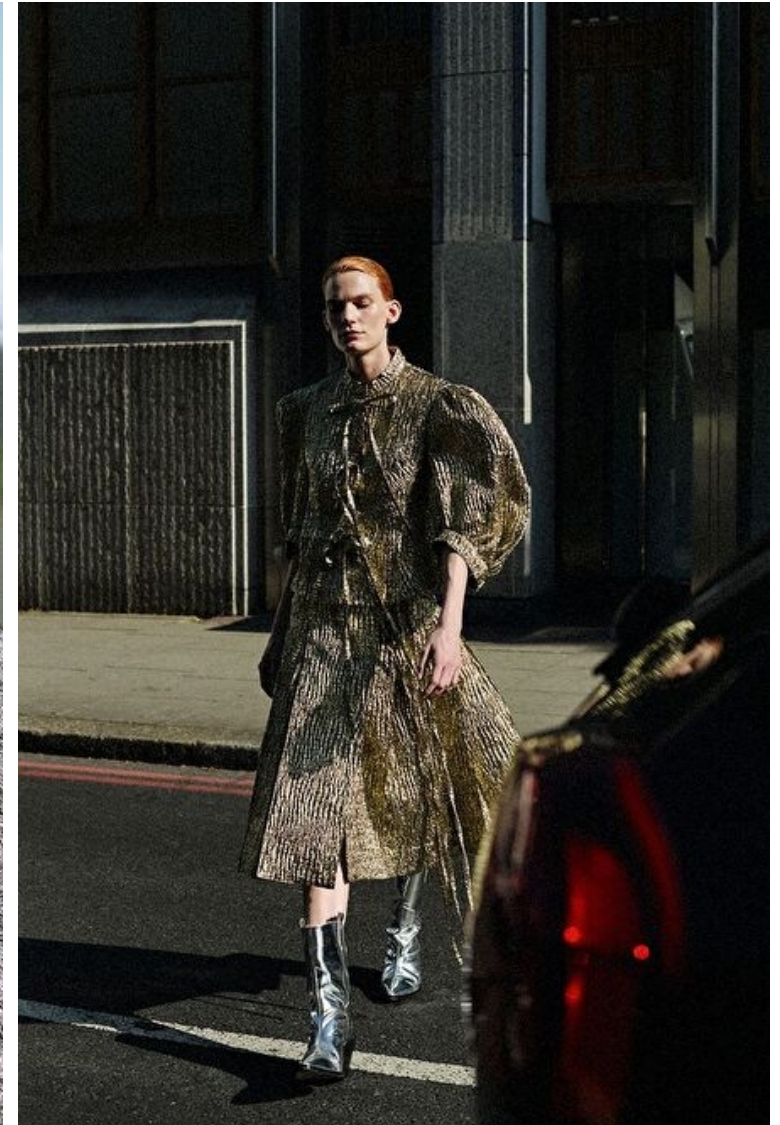

Bust 81cm / 32"

Waist 58cm / 23"

Hips 89cm / 35"

Shoes EU/US/UK 39 / 8 / 6

Eyes Brown

Hair Light brown

Cup B

Lena Hardt