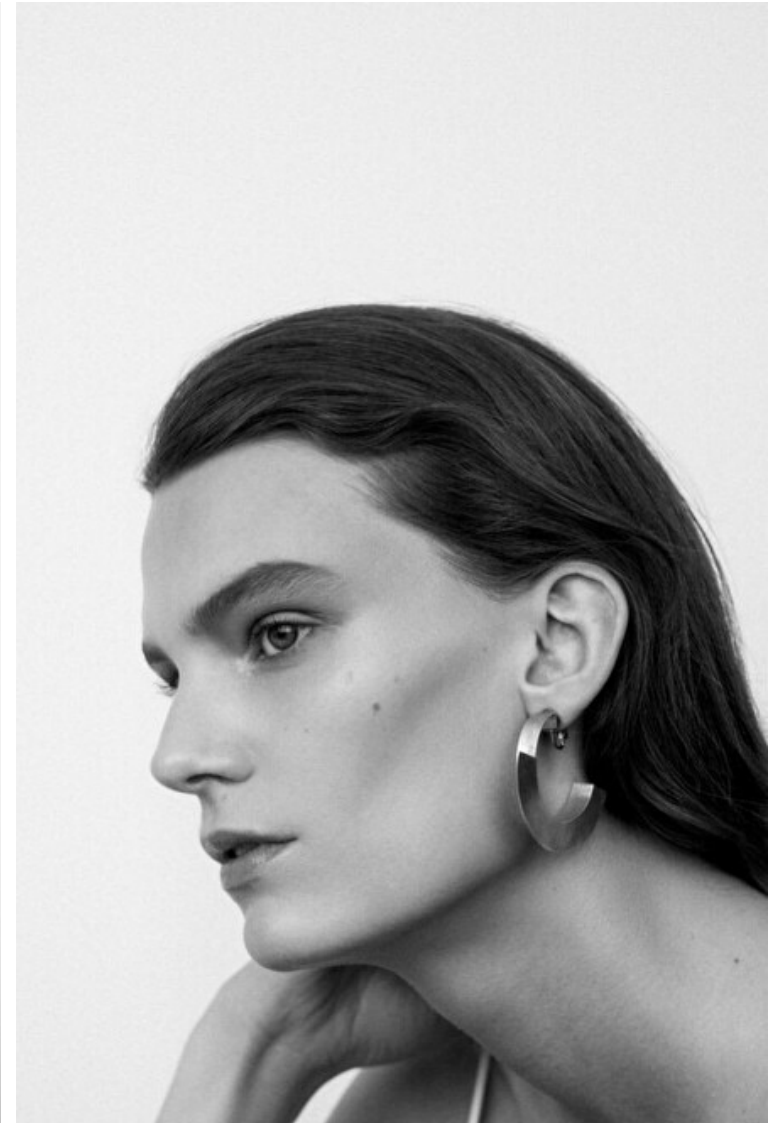

Lena Hardt

Height 178cm / 5' 10.0"

Bust 81cm / 32"

Waist 58cm / 23"

Hips 89cm / 35"

Shoes EU/US/UK 39 / 8 / 6

Eyes Brown

Hair Light brown

Cup B