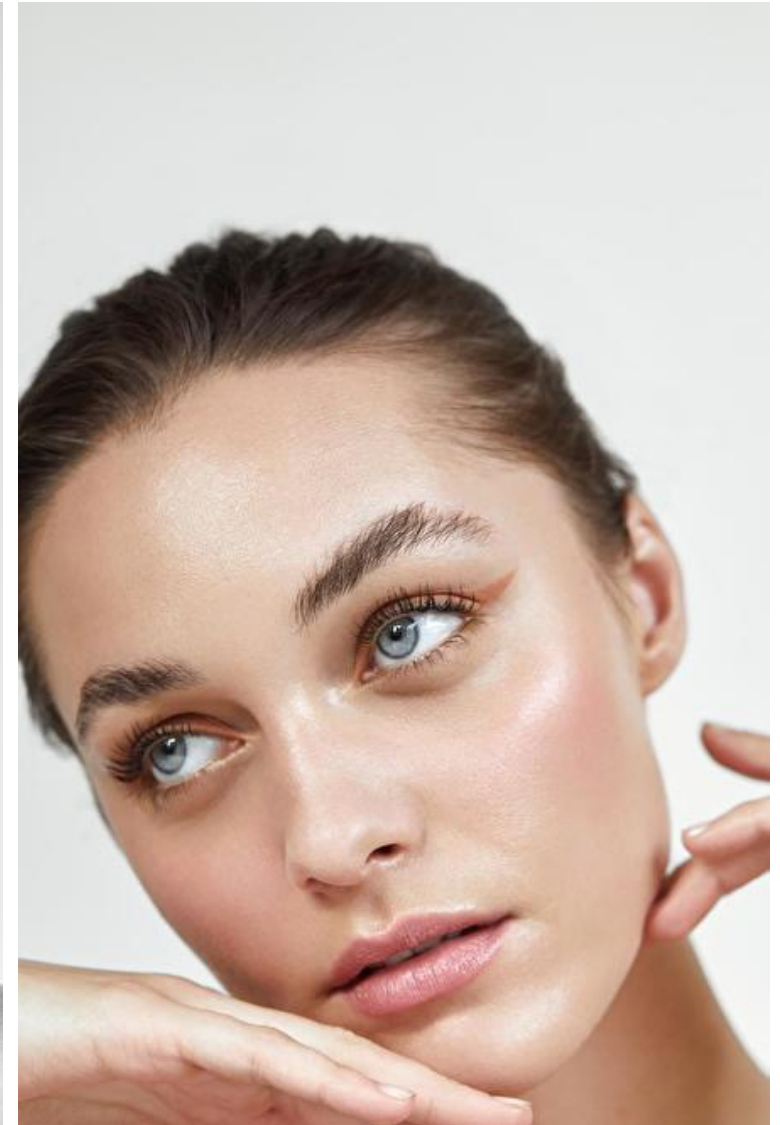

Modellink

Vasagatan 16, Goteborg, 41124, Goteborg, Sweden
Phone: 031-13 15 33 **Email:** info@modellink.se **Website:** http://modellink.se/

Leoni Holler

Height 177cm / 5' 9.5"

Bust 83cm / 32.5"

Waist 63cm / 25"

Hips 96cm / 38"

Shoes EU/US/UK 38 / 7.5 / 5

Eyes Blue

Hair Dark brown

Cup B