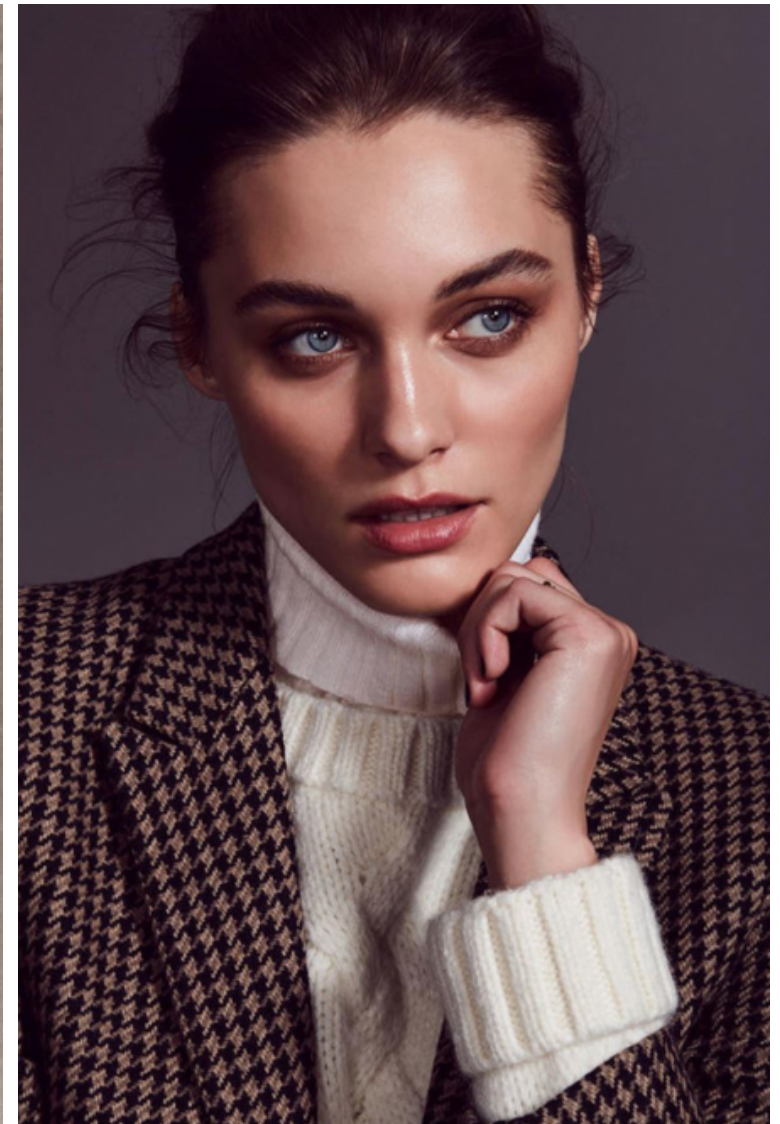

Modellink

Vasagatan 16, Goteborg, 41124, Goteborg, Sweden
Phone: 031-13 15 33 **Email:** info@modellink.se **Website:** http://modellink.se/

Leoni Holler

Height 177cm / 5' 9.5"

Bust 83cm / 32.5"

Waist 63cm / 25"

Hips 96cm / 38"

Shoes EU/US/UK 38 / 7.5 / 5

Eyes Blue

Hair Dark brown

Cup B