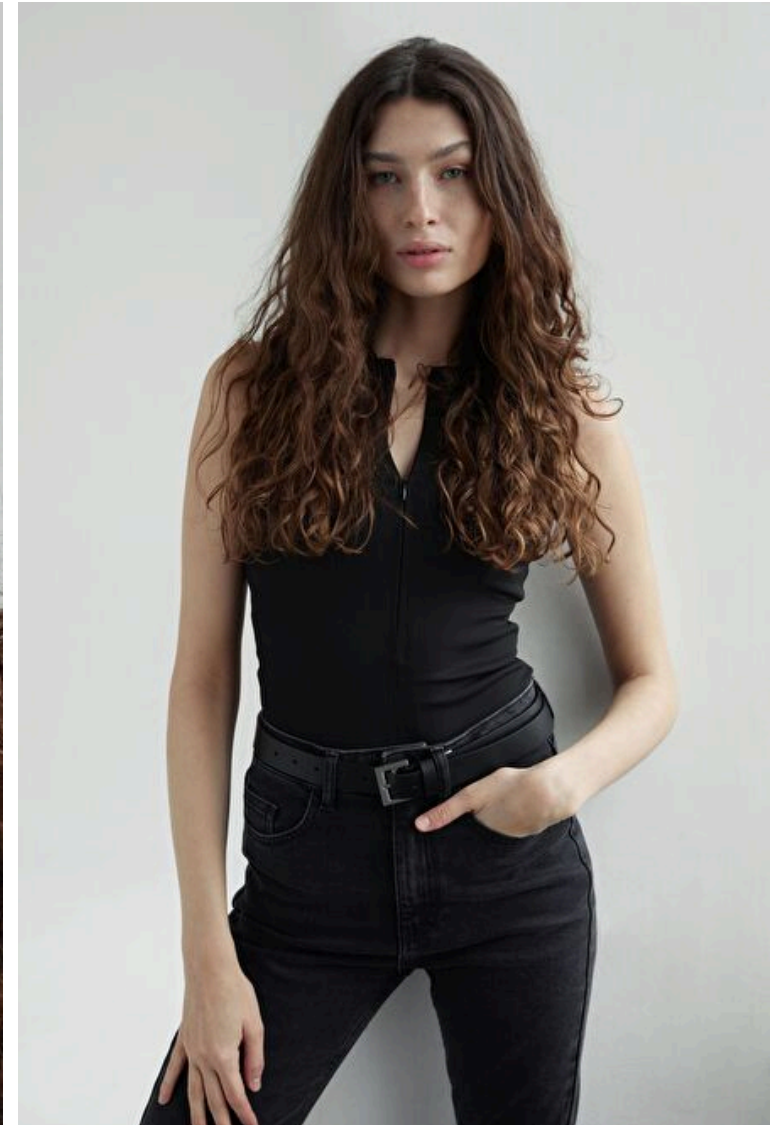

Modellink

Vasagatan 16, Goteborg, 41124, Goteborg, Sweden
Phone: 031-13 15 33 **Email:** info@modellink.se **Website:** http://modellink.se/

Lia Konovalova

Height 179cm / 5' 10.5"

Bust 84cm / 33"

Waist 62cm / 24.5"

Hips 90cm / 35.5"

Shoes EU/US/UK 41 / 9.5 / 8

Eyes Blue

Hair Brown

Cup B