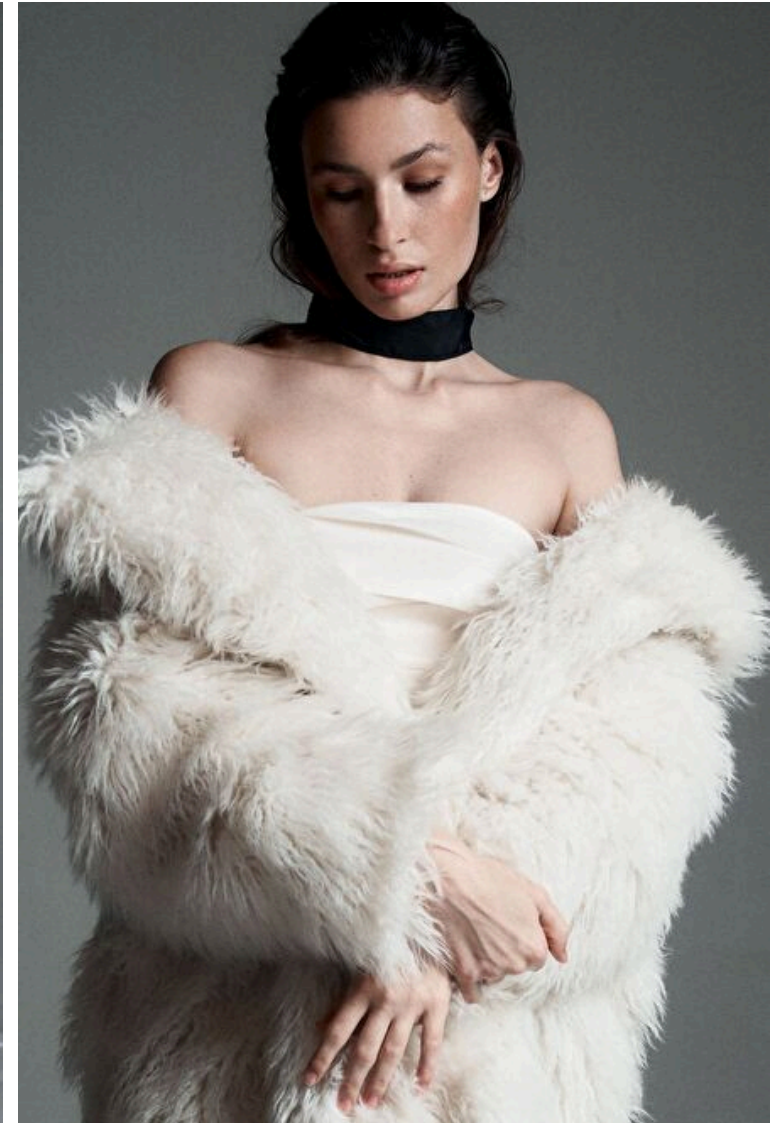

Modellink

Vasagatan 16, Goteborg, 41124, Goteborg, Sweden
Phone: 031-13 15 33 **Email:** info@modellink.se **Website:** http://modellink.se/

Lia Konovalova

Height 179cm / 5' 10.5"

Bust 84cm / 33"

Waist 62cm / 24.5"

Hips 90cm / 35.5"

Shoes EU/US/UK 41 / 9.5 / 8

Eyes Blue

Hair Brown

Cup B