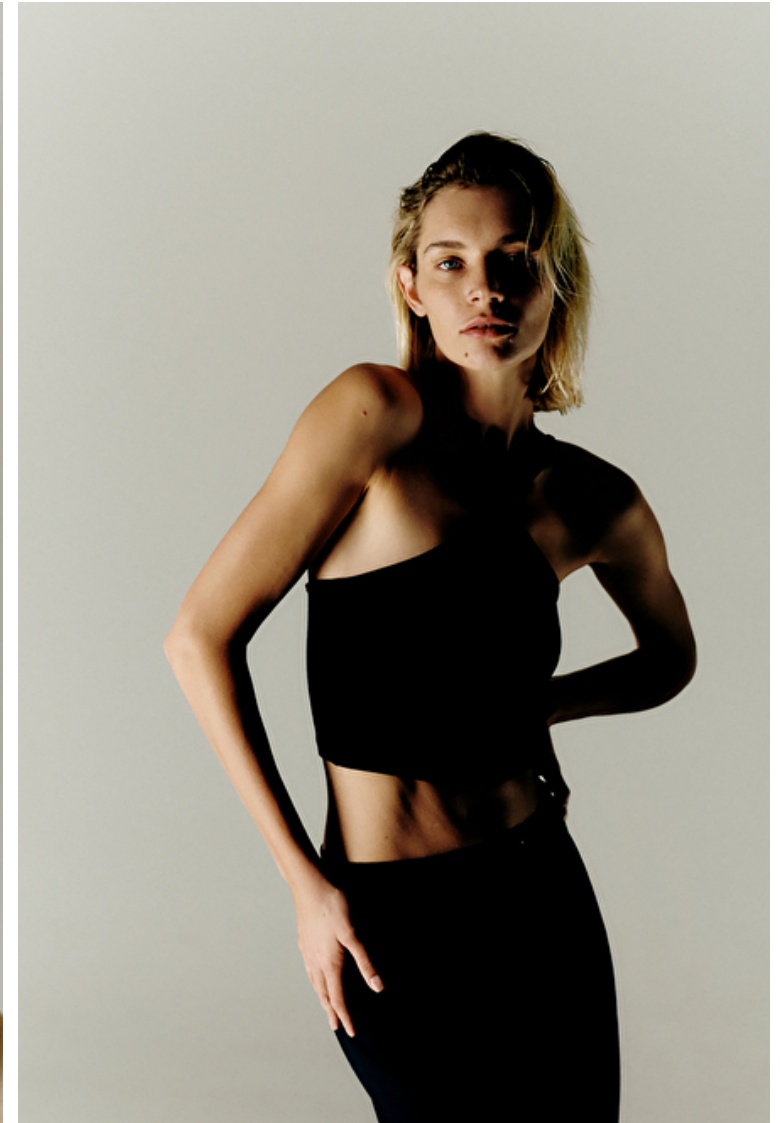

Modellink

Vasagatan 16, Goteborg, 41124, Goteborg, Sweden
Phone: 031-13 15 33 **Email:** info@modellink.se **Website:** http://modellink.se/

Liliya

Height 178cm / 5' 10.0"

Bust 80cm / 31.5"

Waist 62cm / 24.5"

Hips 90cm / 35.5"

Shoes EU/US/UK 38.5 / 7.5 / 5

Eyes Blue green

Hair Blond

Cup B