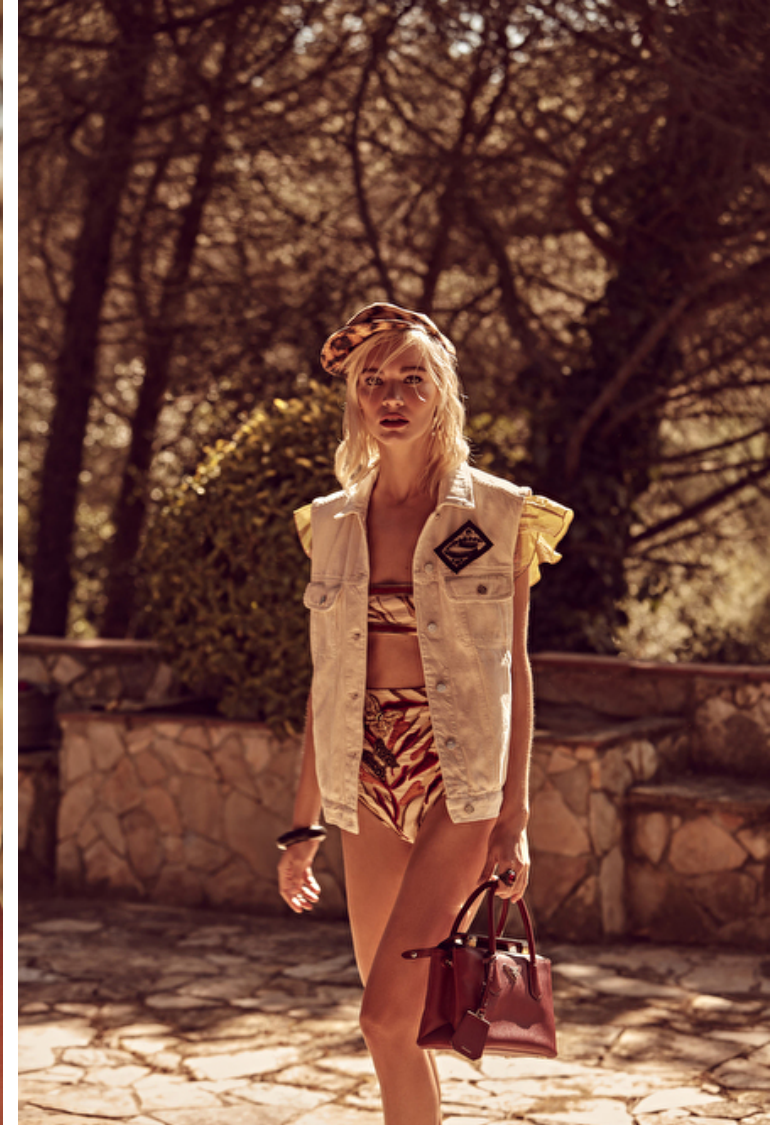

Modellink

Vasagatan 16, Goteborg, 41124, Goteborg, Sweden
Phone: 031-13 15 33 **Email:** info@modellink.se **Website:** http://modellink.se/

Liliya

Height 178cm / 5' 10.0"

Bust 80cm / 31.5"

Waist 62cm / 24.5"

Hips 90cm / 35.5"

Shoes EU/US/UK 38.5 / 7.5 / 5

Eyes Blue green

Hair Blond

Cup B